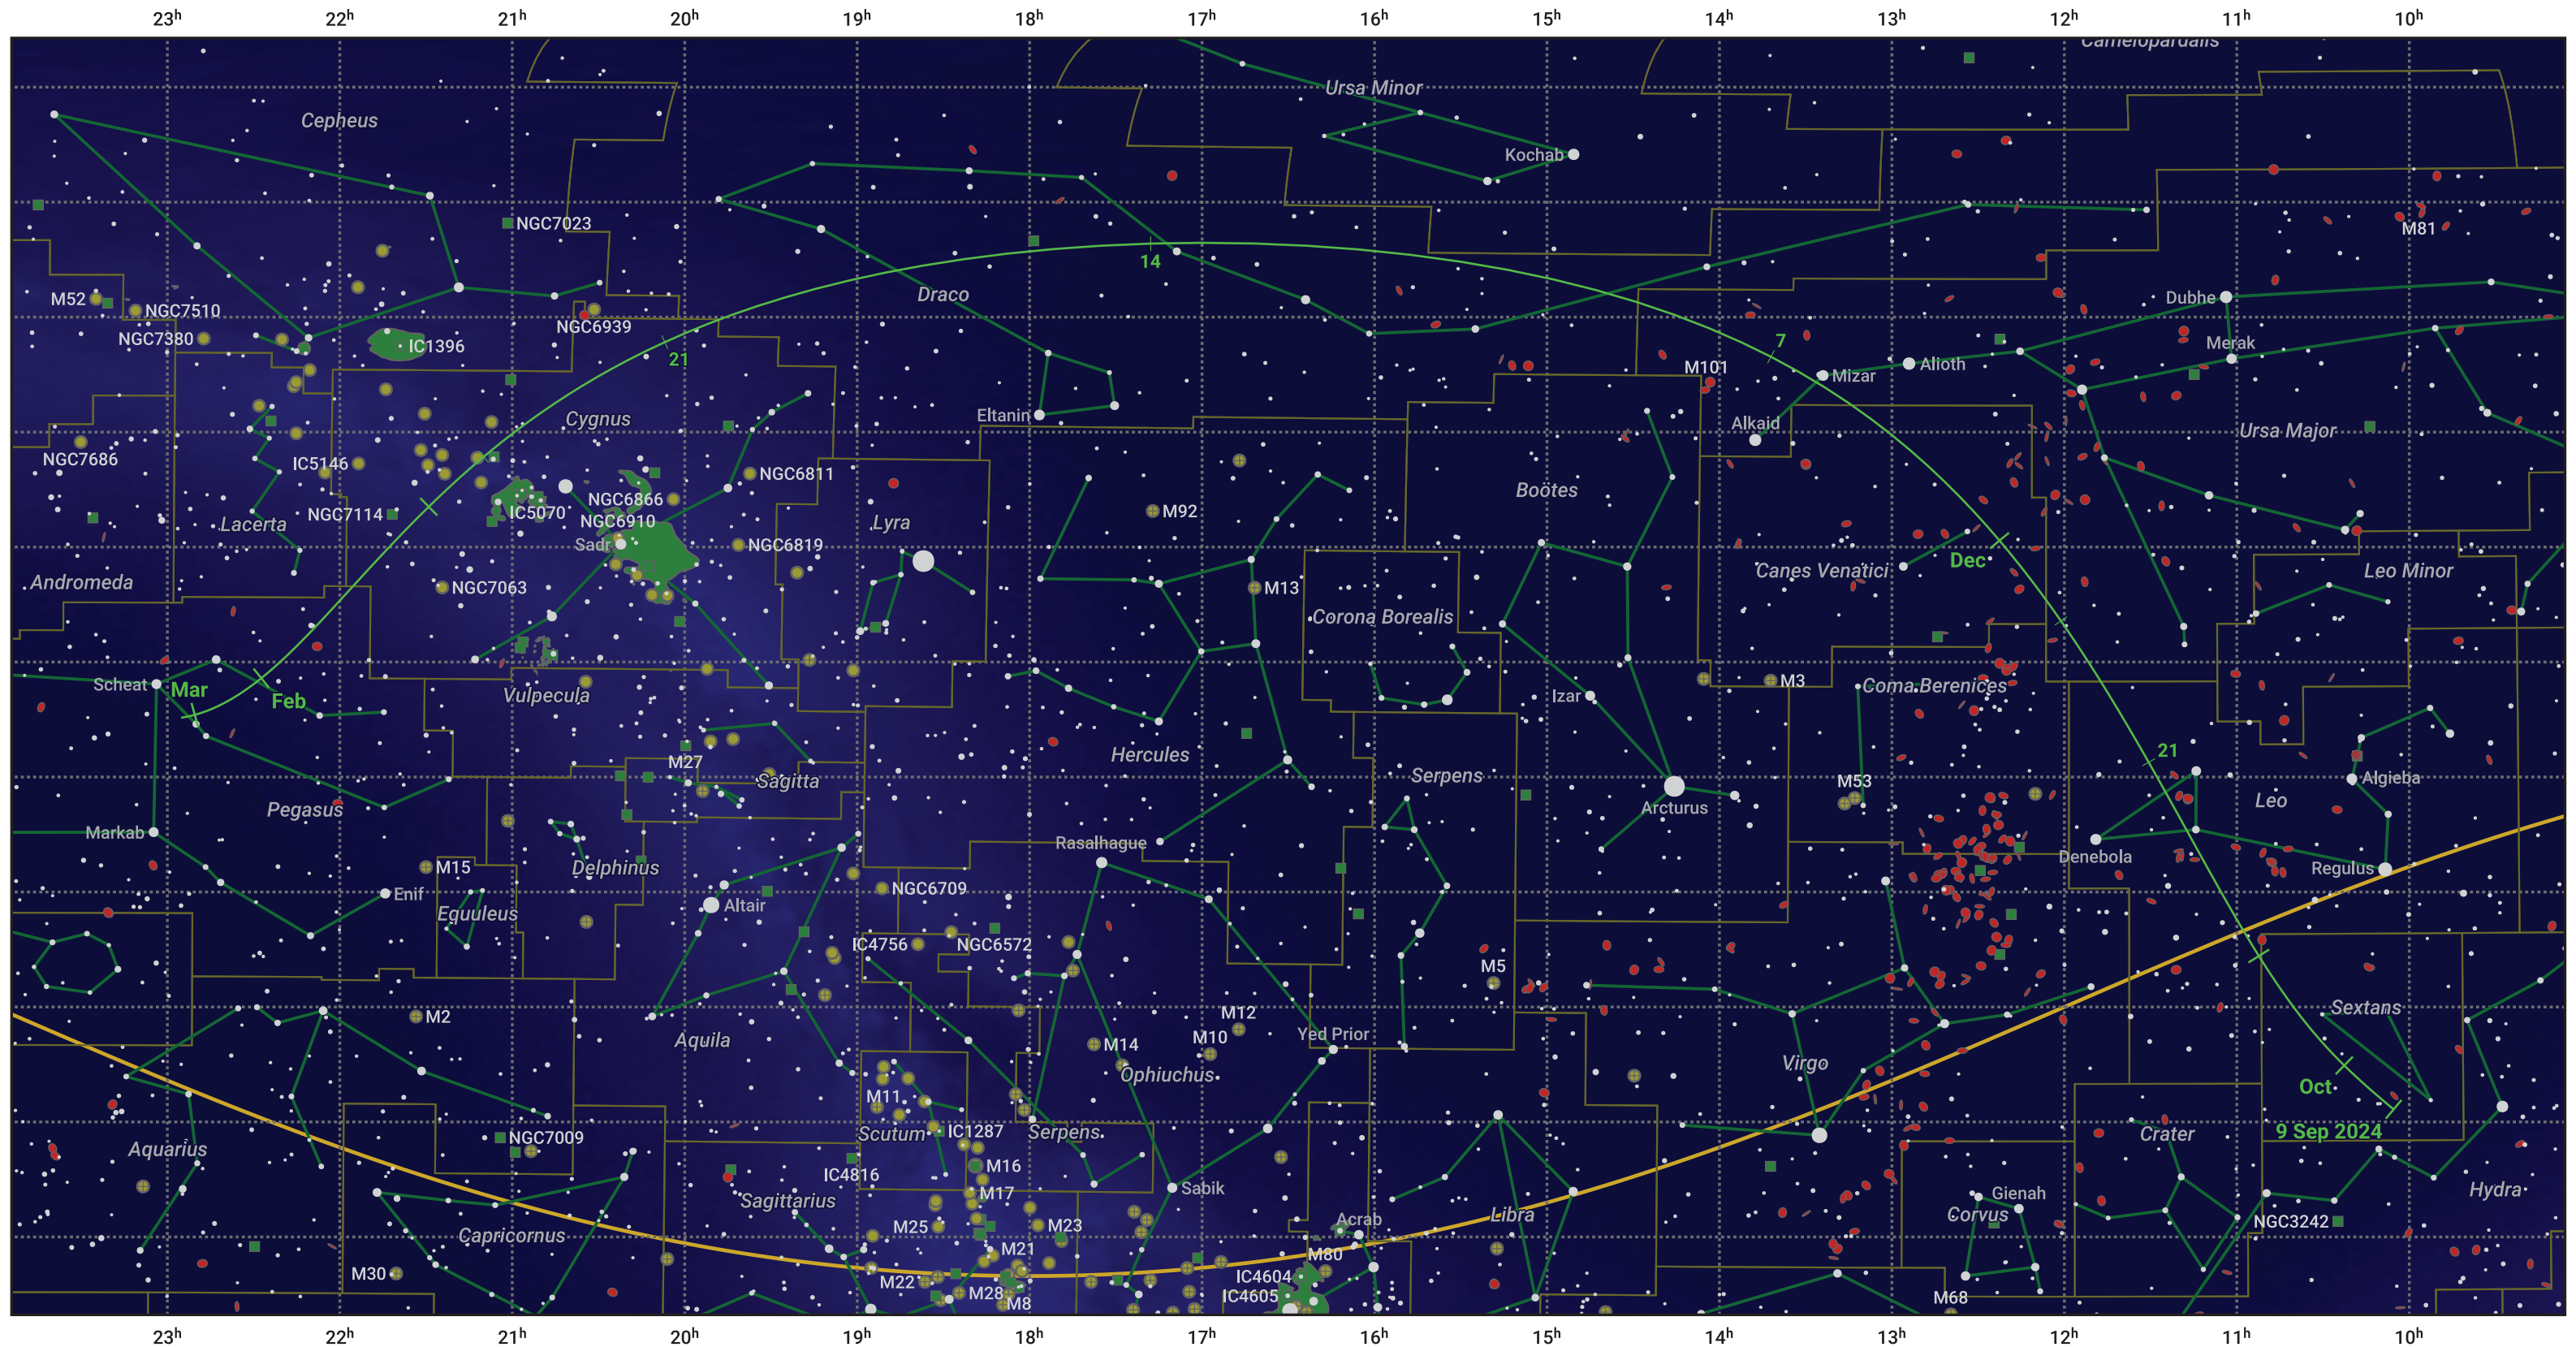

The path of 333P/LINEAR starting on 9 Sep 2024

© Dominic Ford 2011–2024. Date markers placed at midnight UTC. Downloaded from <https://in-the-sky.org>

Magnitude scale: ● 6.0 ● 5.0 ● 4.0 ● 3.0 ● 2.0 ● 1.0 ● 0.0

— Ecliptic Plane

● Galaxy ■ Bright nebula ● Open cluster ● Globular cluster

Date	Mag
2024 Sep 26	15.4
2024 Oct 11	14.4
2024 Oct 25	13.4
2024 Nov 1	12.9
2024 Nov 8	12.3
2024 Nov 22	11.2
2025 Jan 1	12.2
2025 Jan 2	12.3
2025 Jan 13	13.4
2025 Jan 25	14.4
2025 Feb 7	15.4
2025 Feb 22	16.5
2025 Mar 1	16.9