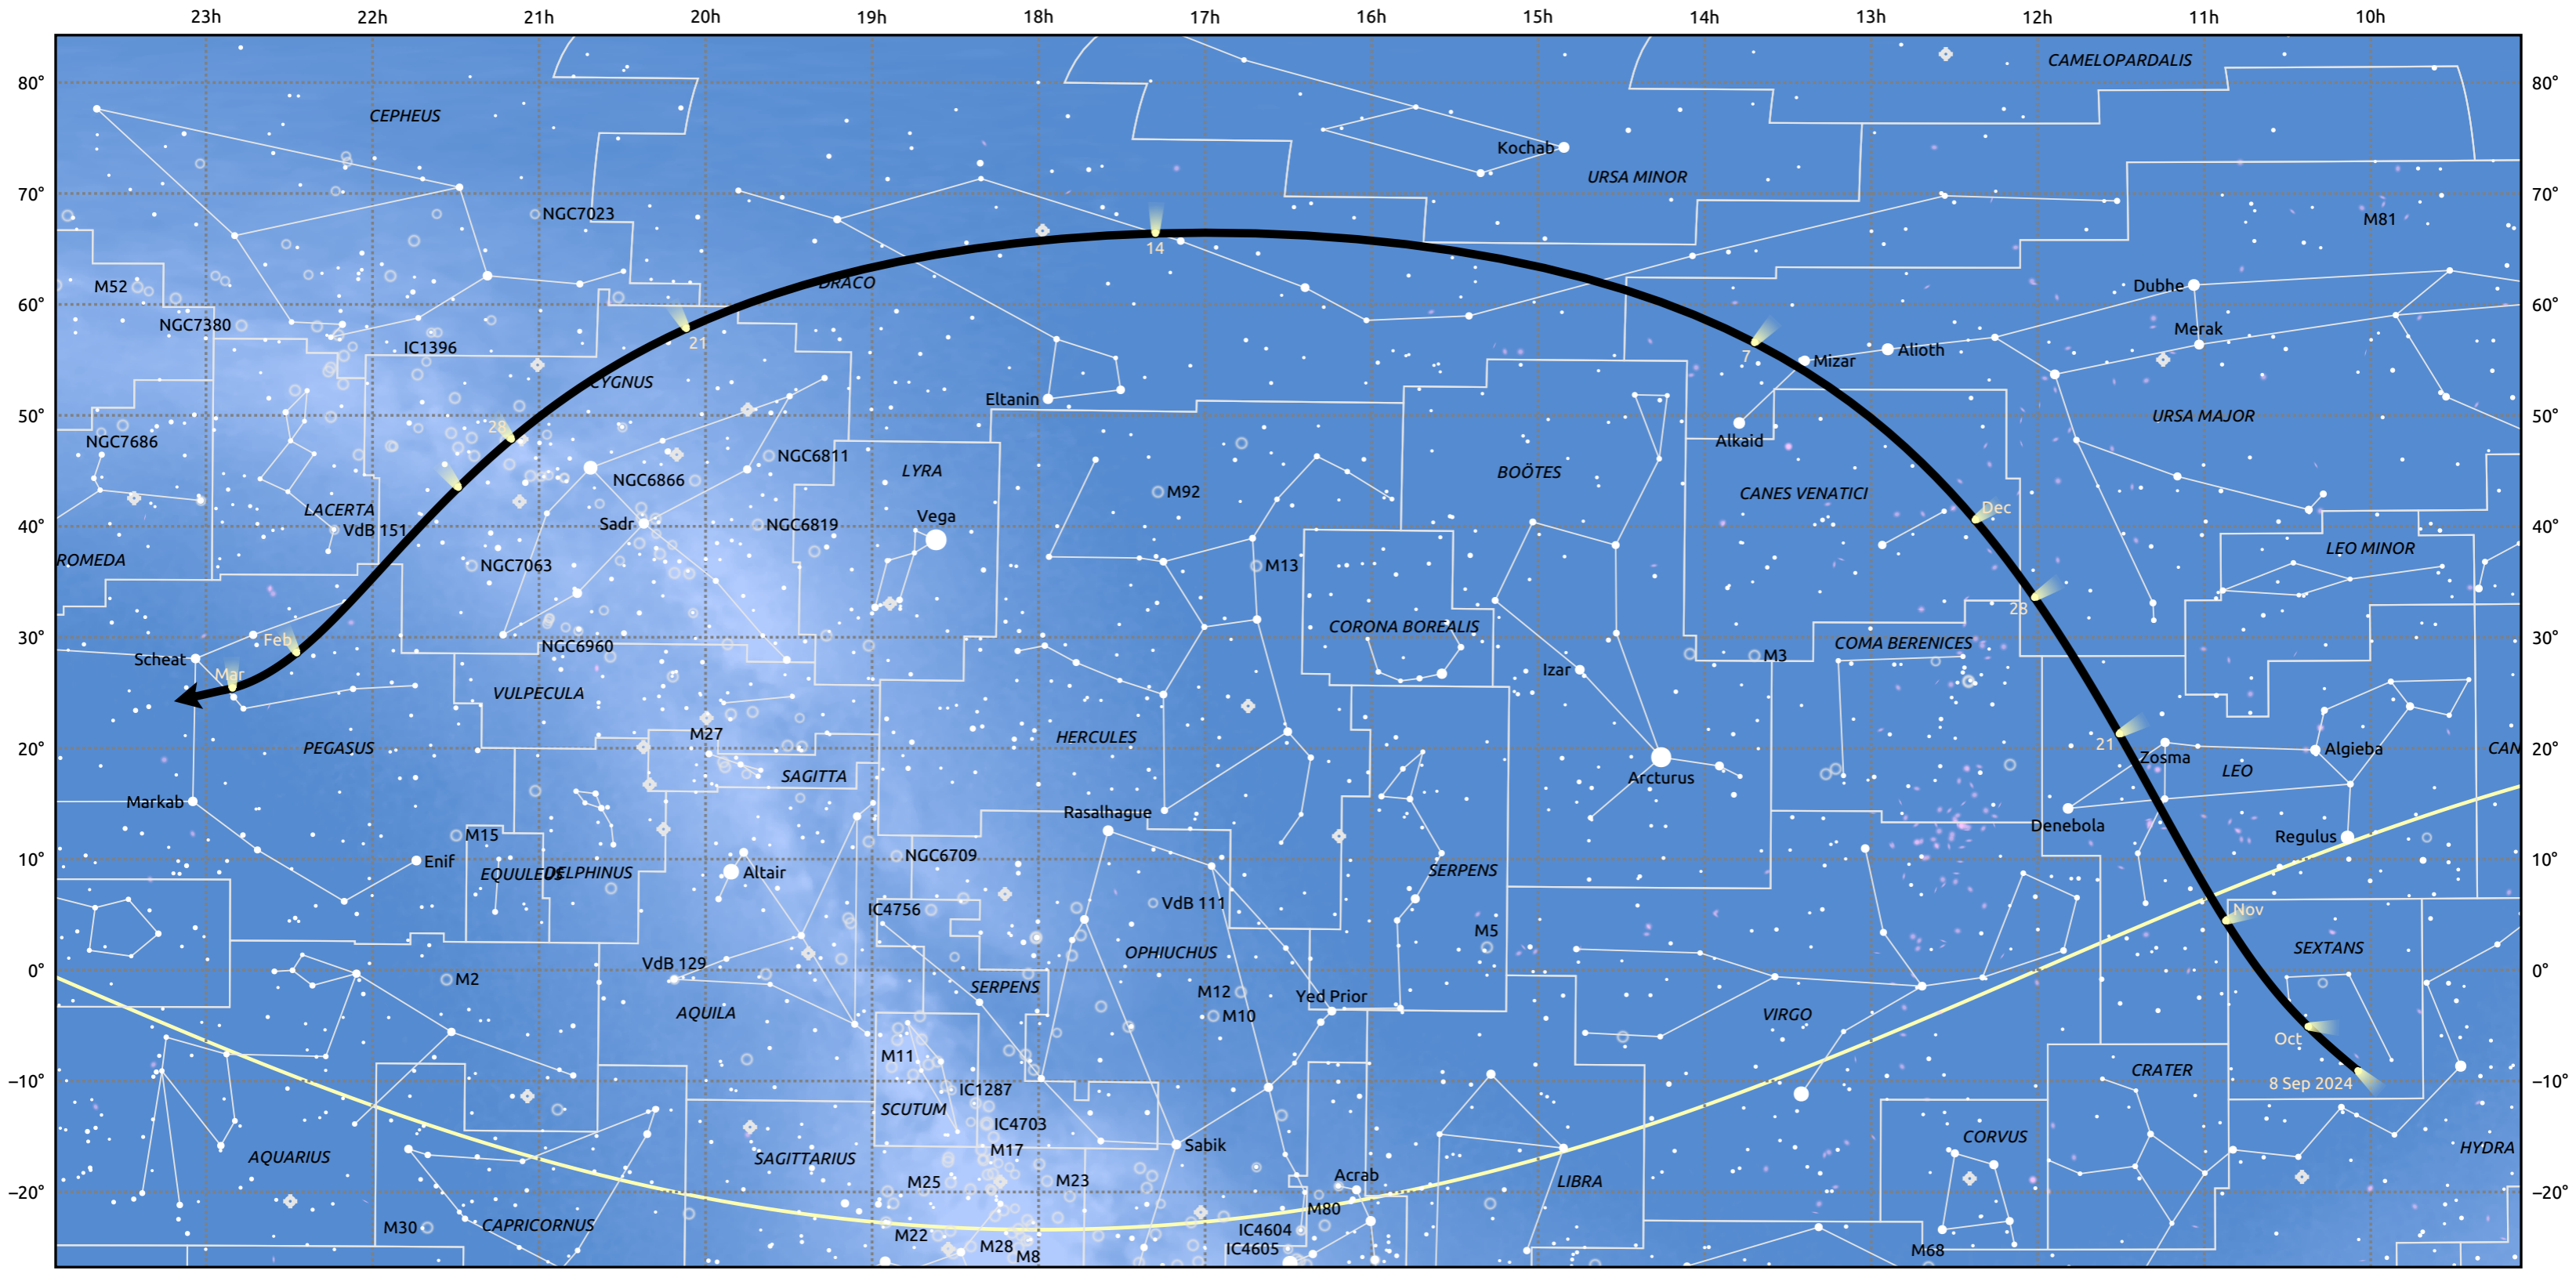

# The path of 333P/LINEAR starting on 8 Sep 2024

© Dominic Ford 2011–2025. Date markers placed at midnight UTC. Downloaded from <https://in-the-sky.org>

Magnitude scale:  6.0  5.0  4.0  3.0  2.0  1.0  0.0

Ecliptic Plane

Galaxy  Bright nebula  Open cluster  Globular cluster  Planetary nebula

Date	Mag
2024 Sep 19	18.7
2024 Sep 29	17.6
2024 Oct 9	16.6
2024 Oct 19	15.5
2024 Oct 29	14.4
2024 Nov 1	14.1
2024 Nov 8	13.4
2024 Nov 19	12.4
2024 Dec 3	11.3
2024 Dec 23	12.4
2024 Dec 31	13.5
2025 Jan 1	13.6
2025 Jan 8	14.5
2025 Jan 16	15.5
2025 Jan 25	16.6
2025 Feb 3	17.7
2025 Feb 12	18.7
2025 Feb 22	19.8
2025 Mar 1	20.5
2025 Mar 4	20.8