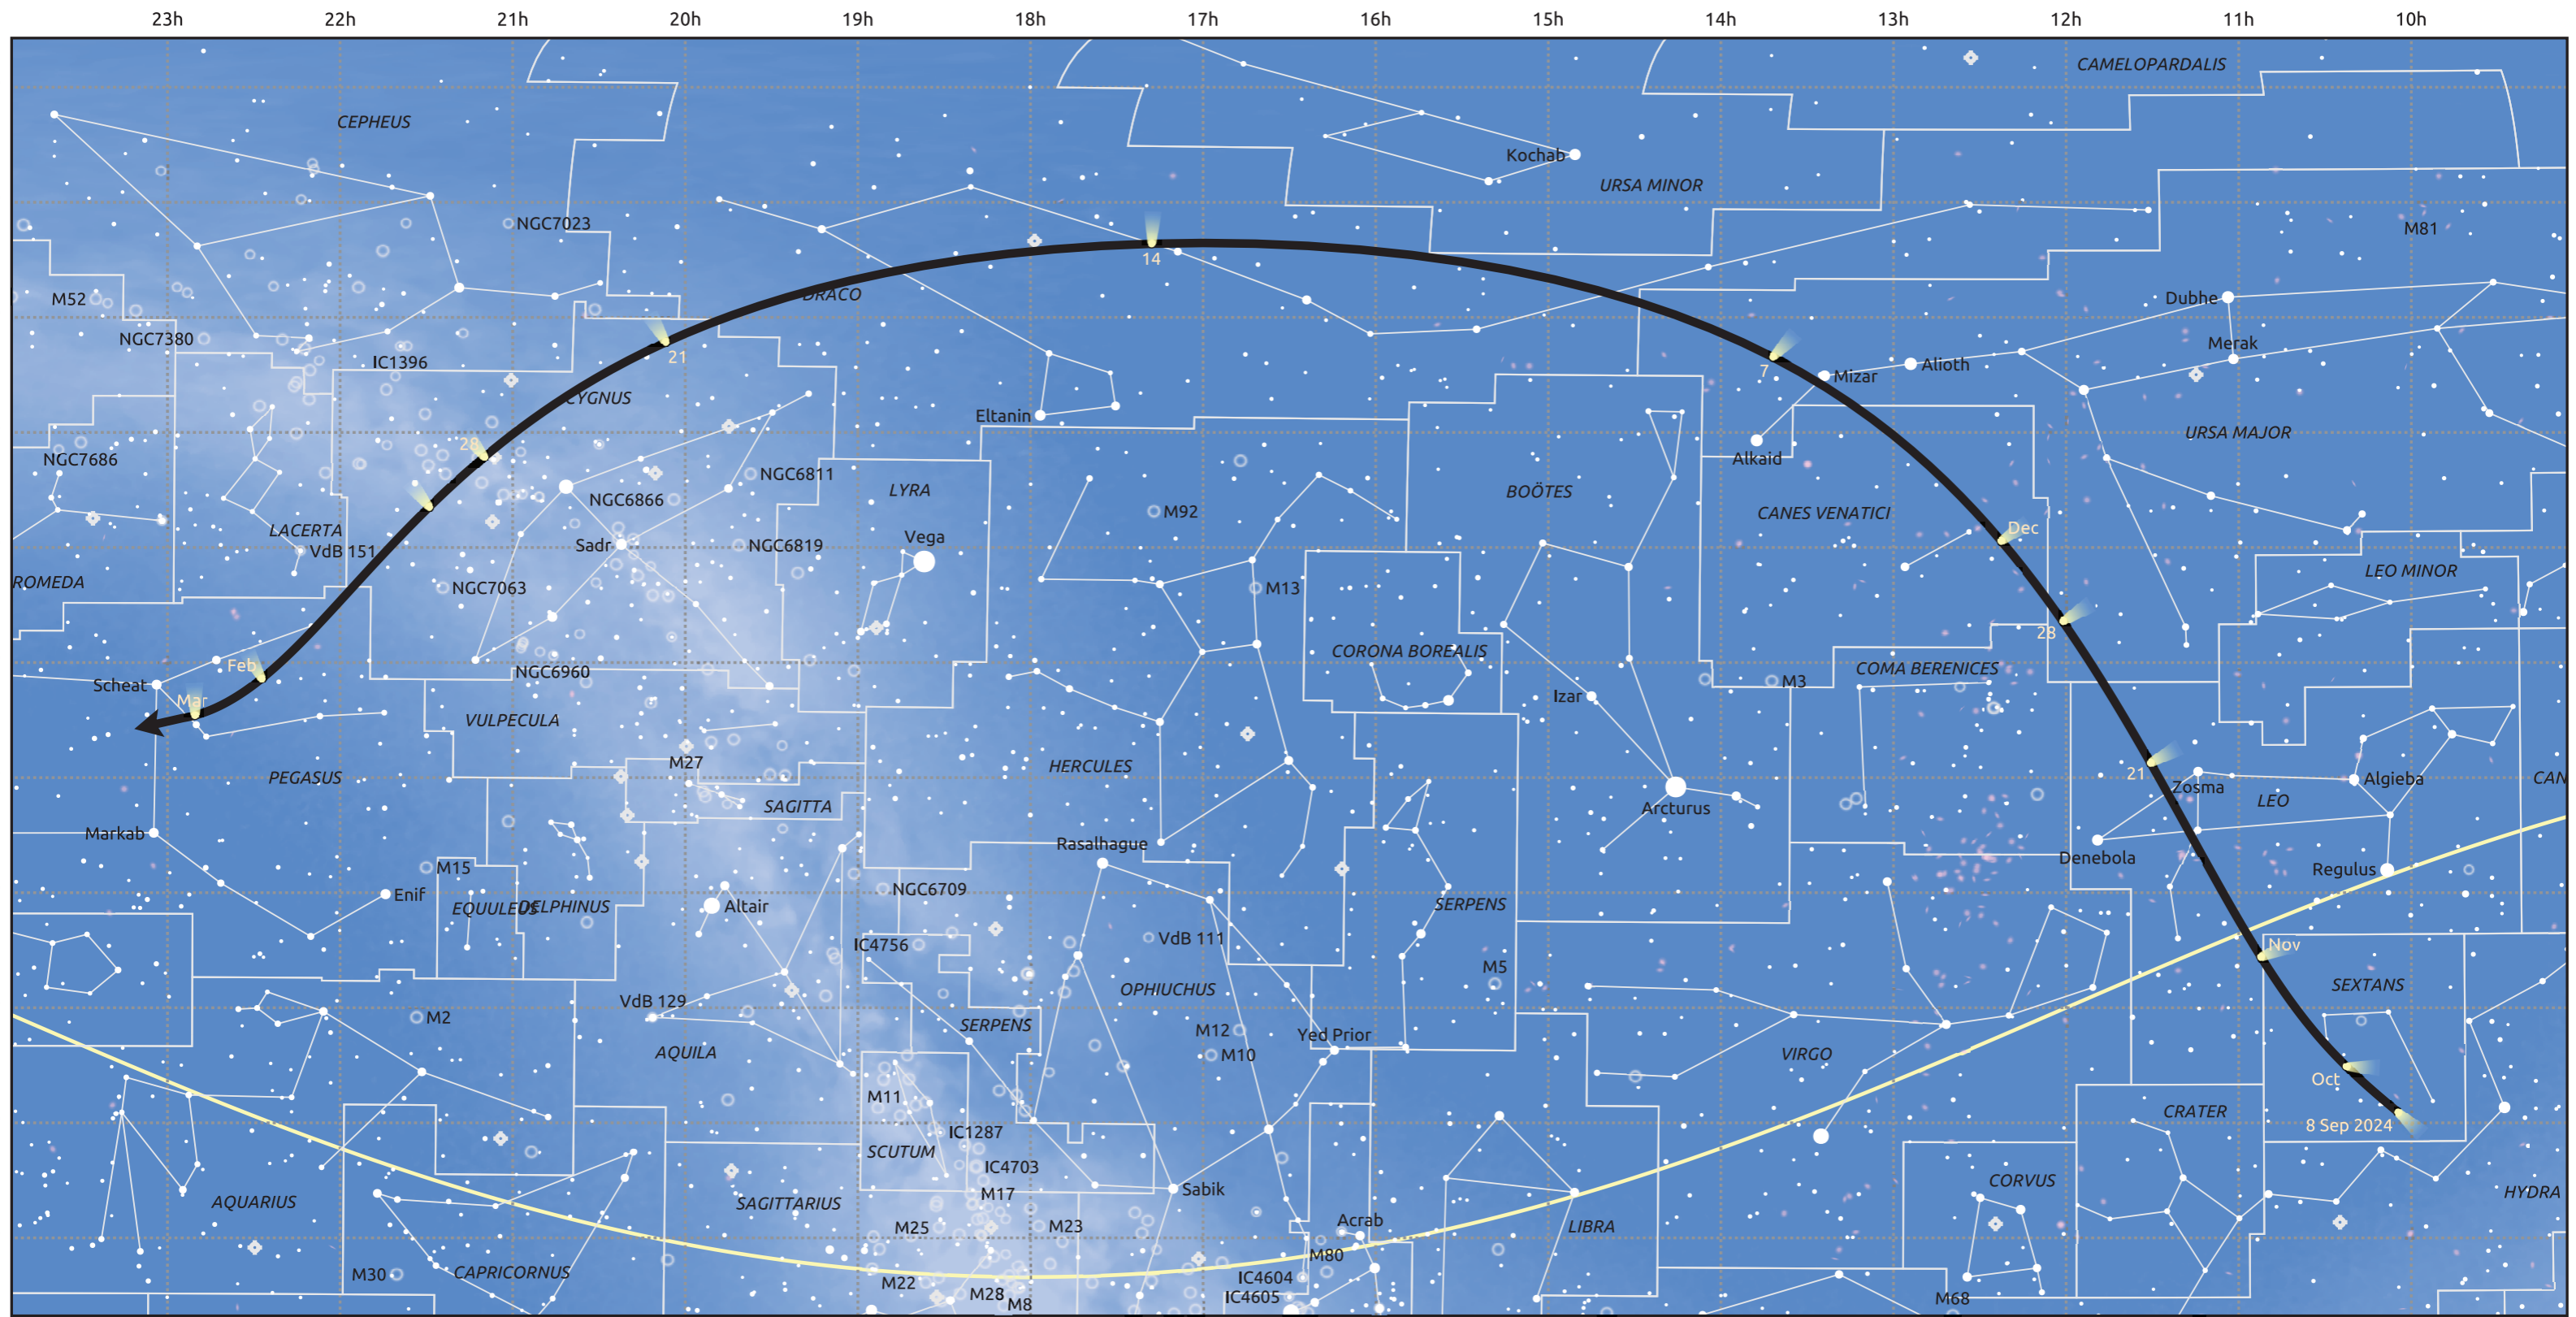

The path of 333P/LINEAR starting on 8 Sep 2024

© Dominic Ford 2011–2025. Date markers placed at midnight UTC. Downloaded from <https://in-the-sky.org>

Magnitude scale: -6.0 -5.0 -4.0 -3.0 -2.0 -1.0 0.0

Ecliptic Plane

Galaxy Bright nebula Open cluster Globular cluster Planetary nebula

Date	Mag
2024 Sep 19	18.7
2024 Sep 29	17.6
2024 Oct 9	16.6
2024 Oct 19	15.5
2024 Oct 29	14.4
2024 Nov 1	14.1
2024 Nov 8	13.4
2024 Nov 19	12.4
2024 Dec 3	11.3
2024 Dec 23	12.4
2024 Dec 31	13.5
2025 Jan 1	13.6
2025 Jan 8	14.5
2025 Jan 16	15.5
2025 Jan 25	16.6
2025 Feb 3	17.7
2025 Feb 12	18.7
2025 Feb 22	19.8
2025 Mar 1	20.5
2025 Mar 4	20.8