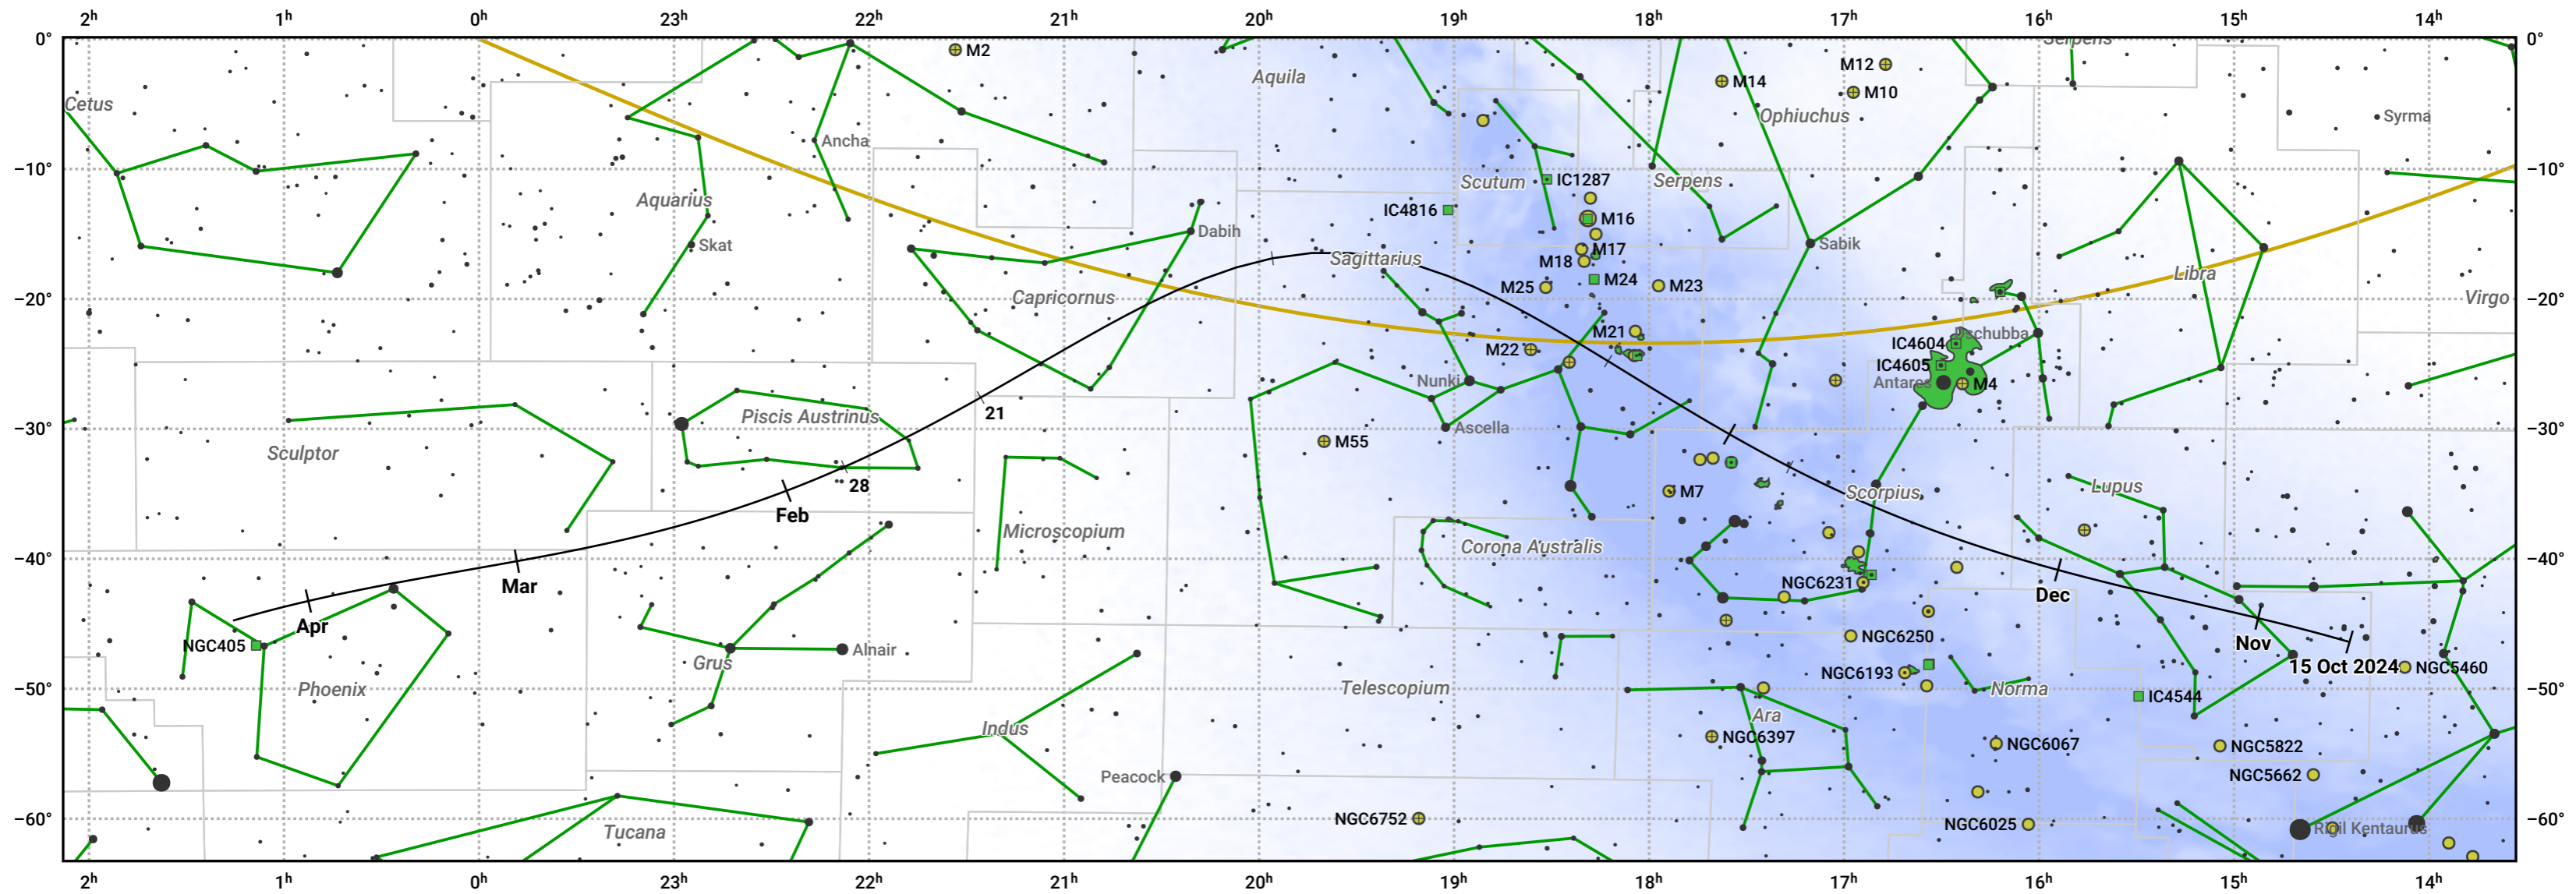

The path of C/2024 G3 (ATLAS) starting on 15 Oct 2024

© Dominic Ford 2011–2024. Date markers placed at midnight UTC. Downloaded from <https://in-the-sky.org>

Magnitude scale: -6.0 -5.0 -4.0 -3.0 -2.0 -1.0 0.0 1.0 2.0 3.0 4.0 5.0 6.0

Ecliptic Plane

Galaxy Bright nebula Open cluster + Globular cluster

Date	Mag
2024 Nov 1	13.4
2024 Nov 6	13.2
2024 Nov 22	12.1
2024 Dec 4	11.1
2024 Dec 13	10.1
2024 Dec 20	9.1
2024 Dec 26	8.0
2024 Dec 31	6.7
2025 Jan 1	6.4
2025 Jan 4	5.3
2025 Jan 7	3.9
2025 Jan 9	2.5
2025 Jan 11	0.6
2025 Jan 12	-0.7
2025 Jan 16	1.0
2025 Jan 18	2.7
2025 Jan 20	4.0
2025 Jan 23	5.3
2025 Jan 26	6.4
2025 Jan 30	7.4
2025 Feb 4	8.5
2025 Feb 11	9.6
2025 Feb 20	10.6
2025 Mar 1	11.5
2025 Mar 3	11.7
2025 Mar 18	12.7
2025 Apr 7	13.7