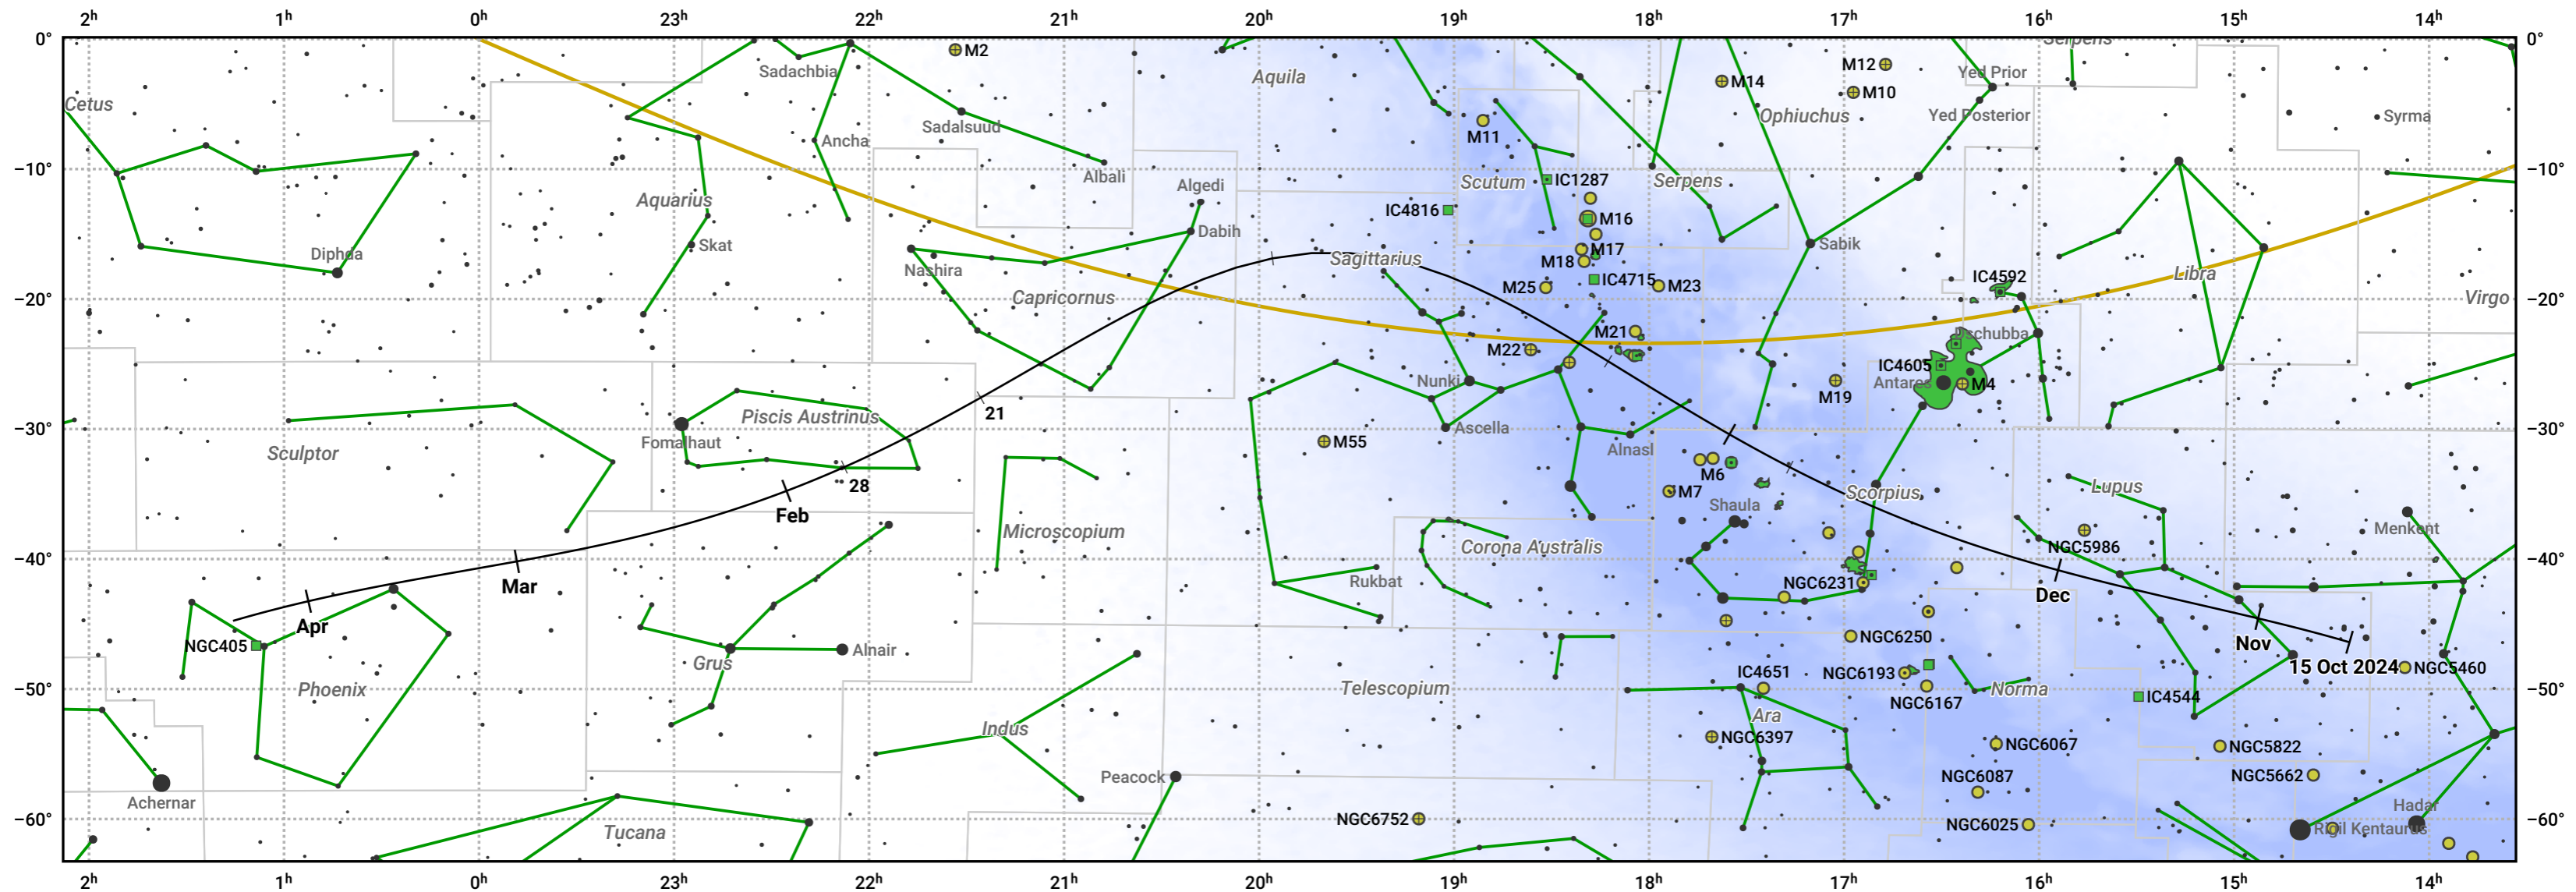

The path of C/2024 G3 (ATLAS) starting on 15 Oct 2024

© Dominic Ford 2011–2024. Date markers placed at midnight UTC. Downloaded from <https://in-the-sky.org>

Magnitude scale: -6.0 -5.0 -4.0 -3.0 -2.0 -1.0 0.0 1.0 2.0 3.0 4.0 5.0 6.0

Ecliptic Plane

Galaxy Bright nebula Open cluster Globular cluster

Date	Mag
2024 Nov 1	13.4
2024 Nov 6	13.2
2024 Nov 22	12.1
2024 Dec 4	11.1
2024 Dec 13	10.1
2024 Dec 20	9.1
2024 Dec 26	8.0
2024 Dec 31	6.7
2025 Jan 1	6.4
2025 Jan 4	5.3
2025 Jan 7	3.9
2025 Jan 9	2.5
2025 Jan 11	0.6
2025 Jan 12	-0.7
2025 Jan 16	1.0
2025 Jan 18	2.7
2025 Jan 20	4.0
2025 Jan 23	5.3
2025 Jan 26	6.4
2025 Jan 30	7.4
2025 Feb 4	8.5
2025 Feb 11	9.6
2025 Feb 20	10.6
2025 Mar 1	11.5
2025 Mar 3	11.7
2025 Mar 18	12.7
2025 Apr 7	13.7