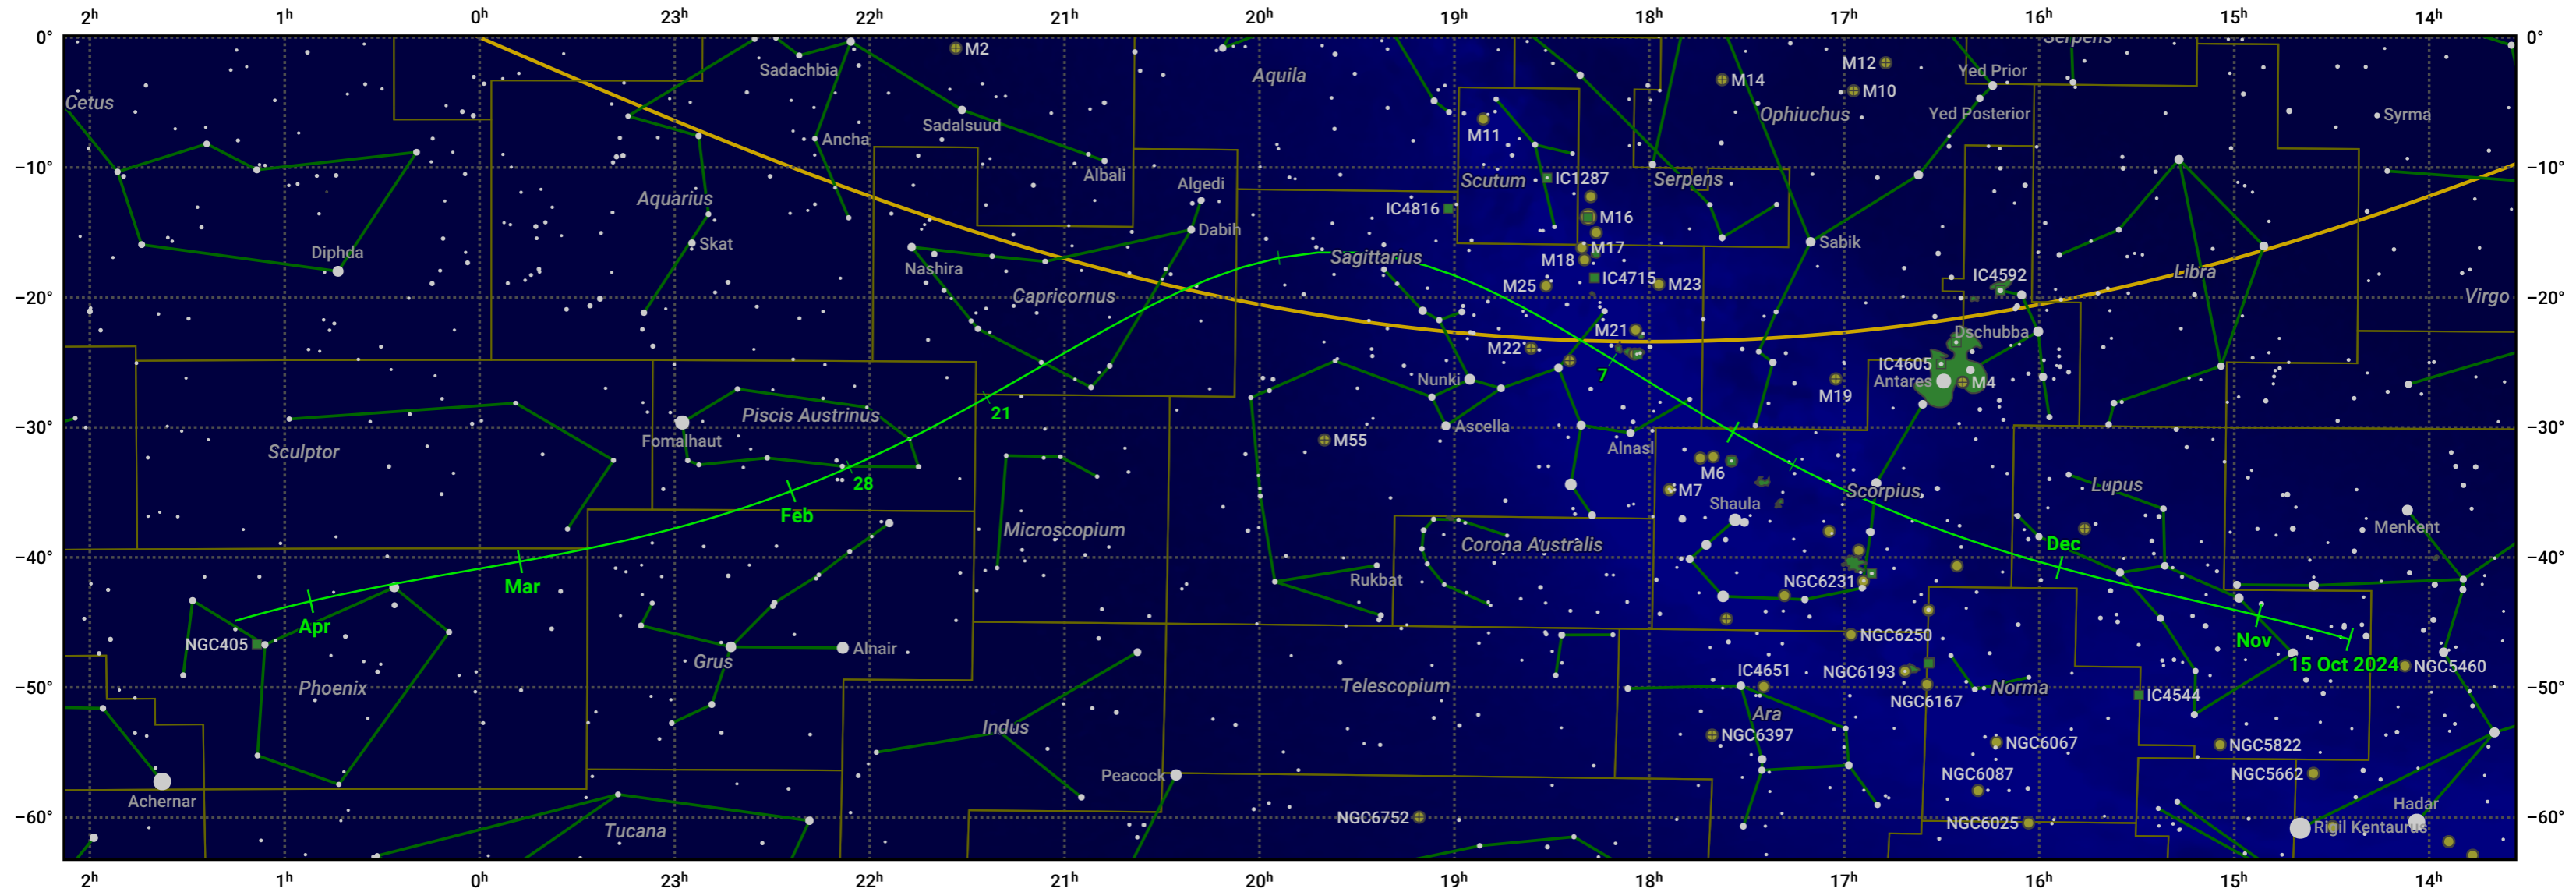

The path of C/2024 G3 (ATLAS) starting on 15 Oct 2024

© Dominic Ford 2011–2024. Date markers placed at midnight UTC. Downloaded from <https://in-the-sky.org>

Magnitude scale: 6.0 5.0 4.0 3.0 2.0 1.0 0.0 -1.0

— Ecliptic Plane

Galaxy Bright nebula Open cluster Globular cluster

Date	Mag
2024 Nov 1	13.4
2024 Nov 6	13.2
2024 Nov 22	12.2
2024 Dec 4	11.1
2024 Dec 13	10.1
2024 Dec 20	9.1
2024 Dec 26	8.0
2024 Dec 31	6.8
2025 Jan 1	6.5
2025 Jan 4	5.4
2025 Jan 7	4.0
2025 Jan 9	2.6
2025 Jan 11	0.7
2025 Jan 12	-0.5
2025 Jan 13	-1.6
2025 Jan 15	-0.4
2025 Jan 16	0.8
2025 Jan 18	2.6
2025 Jan 20	3.9
2025 Jan 23	5.3
2025 Jan 26	6.3
2025 Jan 30	7.4
2025 Feb 4	8.4
2025 Feb 11	9.6
2025 Feb 20	10.6
2025 Mar 1	11.5
2025 Mar 3	11.6
2025 Mar 18	12.7
2025 Apr 7	13.7