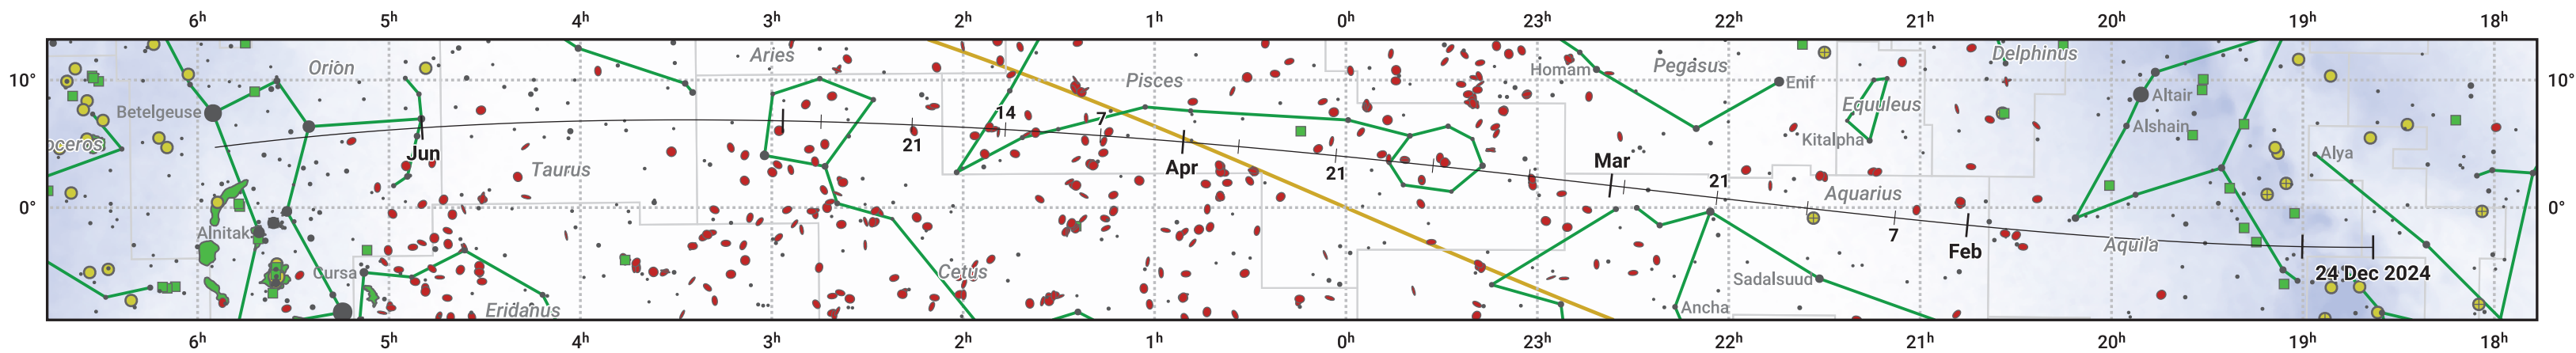

The path of 21P/Giacobini-Zinner starting on 24 Dec 2024

© Dominic Ford 2011–2024. Date markers placed at midnight UTC. Downloaded from <https://in-the-sky.org>

Magnitude scale: 6.0 5.0 4.0 3.0 2.0 1.0 0.0

Ecliptic Plane

Galaxy
 Bright nebula
 Open cluster
 Globular cluster

Date	Mag
2025 Jan 1	13.9
2025 Jan 16	13.2
2025 Feb 7	12.2
2025 Mar 1	11.4
2025 Mar 7	11.2
2025 May 1	11.8
2025 May 10	12.2
2025 Jun 1	13.2