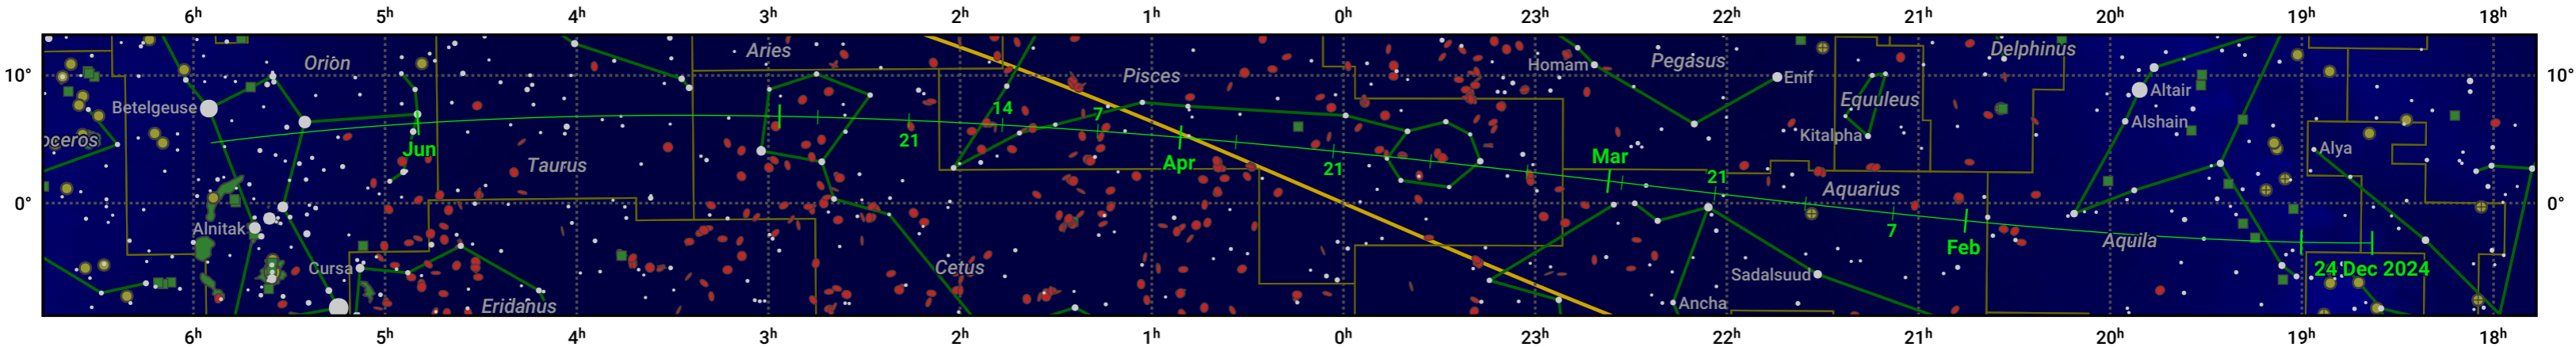

The path of 21P/Giacobini-Zinner starting on 24 Dec 2024

© Dominic Ford 2011–2024. Date markers placed at midnight UTC. Downloaded from <https://in-the-sky.org>

Magnitude scale: • 6.0 • 5.0 • 4.0 • 3.0 • 2.0 • 1.0 • 0.0

— Ecliptic Plane

◡ Galaxy
 ■ Bright nebula
 ● Open cluster
 ⊕ Globular cluster

Date	Mag
2025 Jan 1	13.9
2025 Jan 16	13.2
2025 Feb 7	12.2
2025 Mar 1	11.4
2025 Mar 7	11.2
2025 May 1	11.8
2025 May 10	12.2
2025 Jun 1	13.2