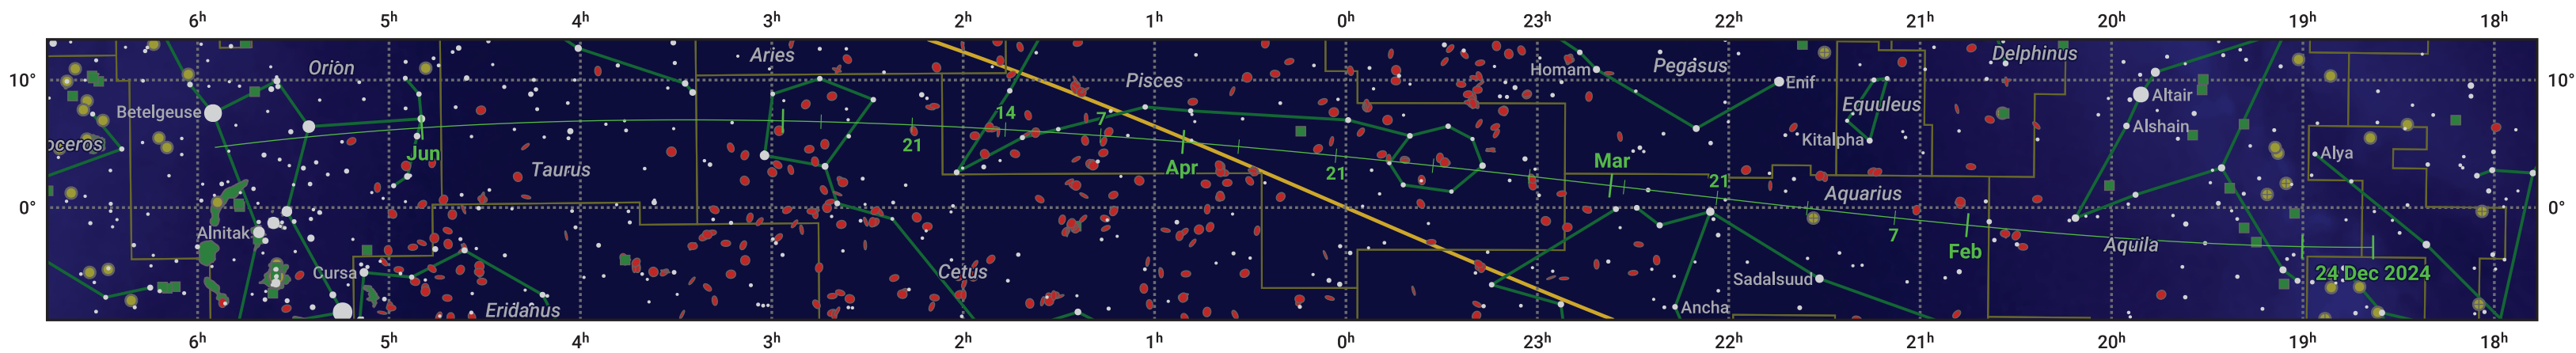

# The path of 21P/Giacobini-Zinner starting on 24 Dec 2024

© Dominic Ford 2011–2024. Date markers placed at midnight UTC. Downloaded from <https://in-the-sky.org>

Magnitude scale:  6.0  5.0  4.0  3.0  2.0  1.0  0.0

Ecliptic Plane

Galaxy   
  Bright nebula   
  Open cluster   
  Globular cluster

Date	Mag
2025 Jan 1	13.9
2025 Jan 16	13.2
2025 Feb 7	12.2
2025 Mar 1	11.4
2025 Mar 7	11.2
2025 May 1	11.8
2025 May 10	12.2
2025 Jun 1	13.2