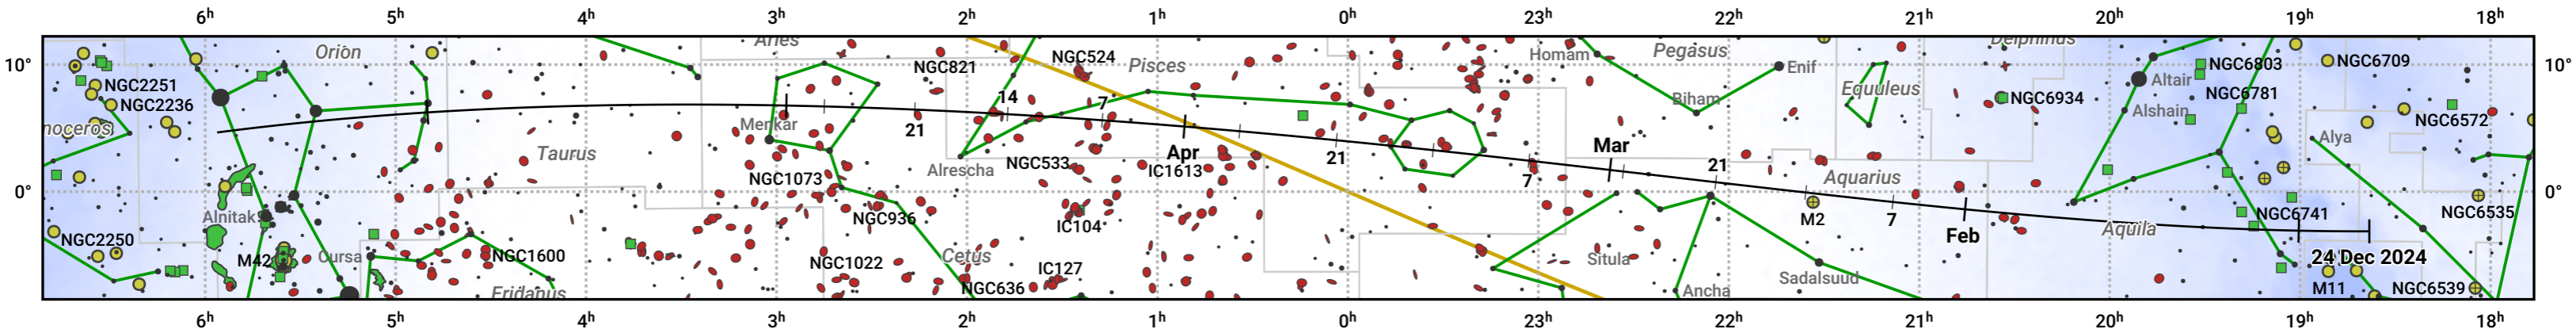

The path of 21P/Giacobini-Zinner starting on 24 Dec 2024

© Dominic Ford 2011–2024. Date markers placed at midnight UTC. Downloaded from <https://in-the-sky.org>

Magnitude scale: ● 6.0 ● 5.0 ● 4.0 ● 3.0 ● 2.0 ● 1.0 ● 0.0

— Ecliptic Plane

● Galaxy ■ Bright nebula ● Open cluster ⊕ Globular cluster

Date	Mag
2025 Jan 1	13.9
2025 Jan 16	13.2
2025 Feb 7	12.2
2025 Mar 1	11.4
2025 Mar 7	11.2
2025 May 1	11.8
2025 May 10	12.2
2025 Jun 1	13.2