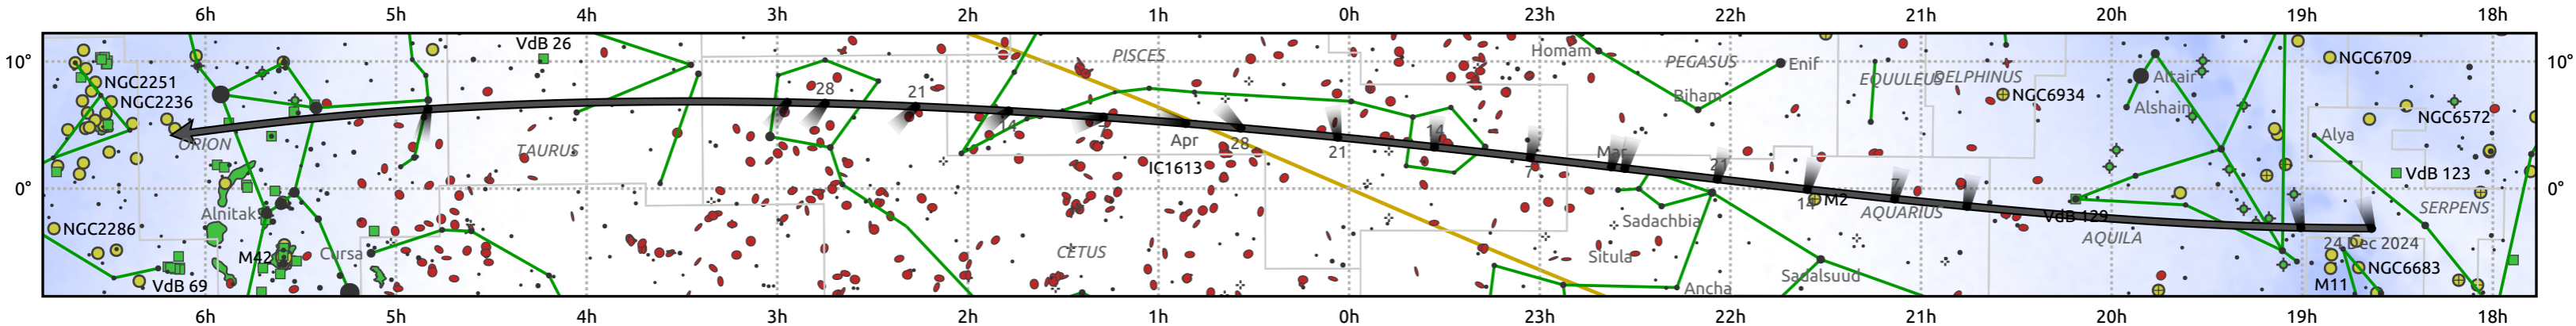

The path of 21P/Giacobini-Zinner starting on 24 Dec 2024

© Dominic Ford 2011–2025. Date markers placed at midnight UTC. Downloaded from <https://in-the-sky.org>

Magnitude scale: · 6.0 · 5.0 · 4.0 · 3.0 ● 2.0 ● 1.0 ● 0.0

— Ecliptic Plane

◌ Galaxy
 ◻ Bright nebula
 ◉ Open cluster
 ⊕ Globular cluster
 ⊕ Planetary nebula

Date	Mag
2025 Jan 1	13.9
2025 Jan 16	13.2
2025 Feb 7	12.2
2025 Mar 1	11.4
2025 Mar 7	11.2
2025 May 1	11.8
2025 May 10	12.2
2025 Jun 1	13.2