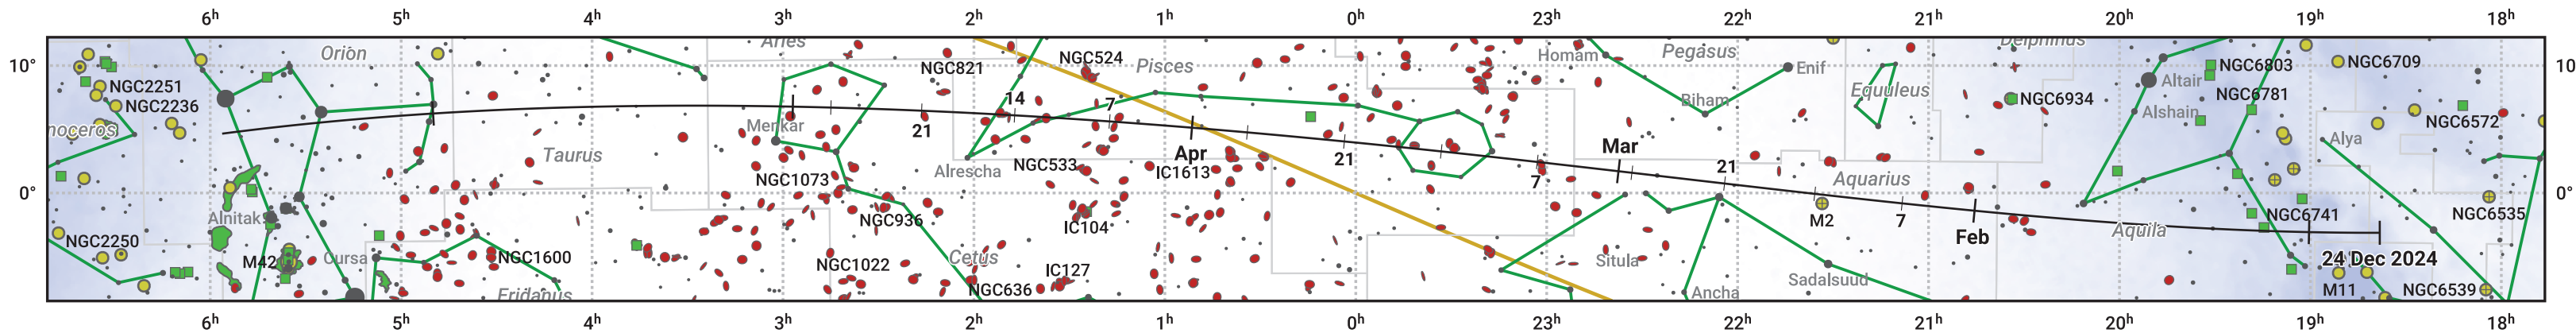

# The path of 21P/Giacobini-Zinner starting on 24 Dec 2024

© Dominic Ford 2011–2024. Date markers placed at midnight UTC. Downloaded from <https://in-the-sky.org>

Magnitude scale: ● 6.0 ● 5.0 ● 4.0 ● 3.0 ● 2.0 ● 1.0 ● 0.0

— Ecliptic Plane

● Galaxy    ■ Bright nebula    ● Open cluster    ⊕ Globular cluster

Date	Mag
2025 Jan 1	13.9
2025 Jan 16	13.2
2025 Feb 7	12.2
2025 Mar 1	11.4
2025 Mar 7	11.2
2025 May 1	11.8
2025 May 10	12.2
2025 Jun 1	13.2