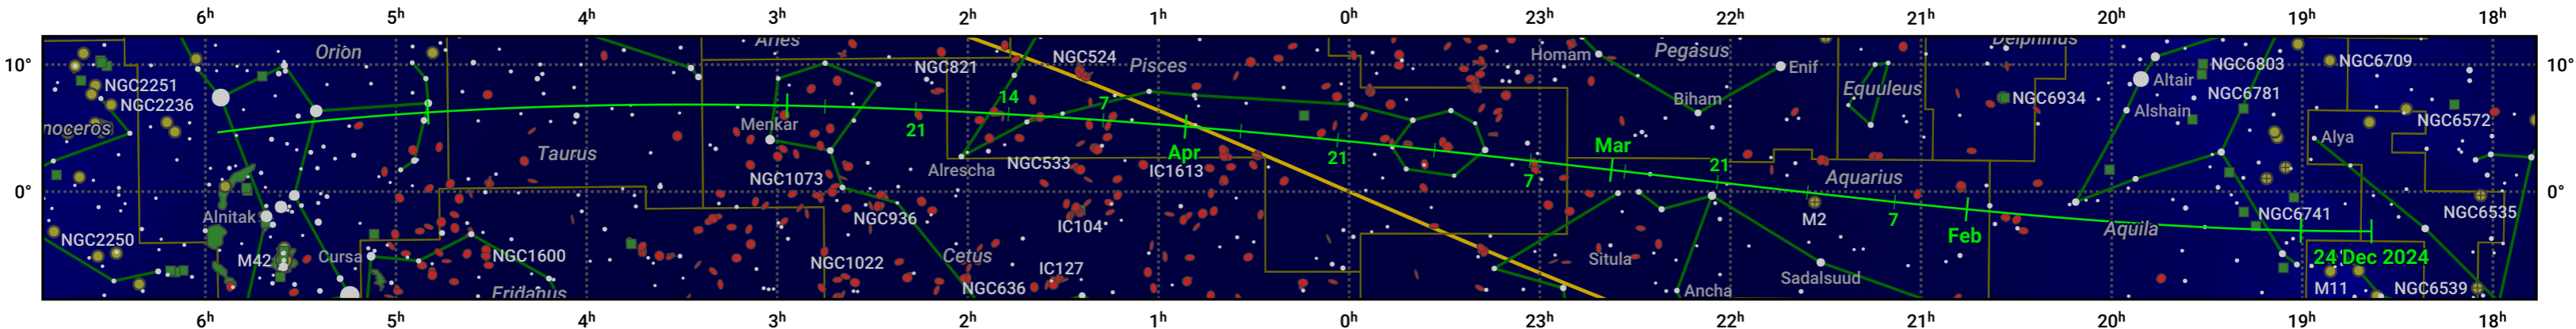

The path of 21P/Giacobini-Zinner starting on 24 Dec 2024

© Dominic Ford 2011–2024. Date markers placed at midnight UTC. Downloaded from <https://in-the-sky.org>

Magnitude scale: ● 6.0 ● 5.0 ● 4.0 ● 3.0 ● 2.0 ● 1.0 ● 0.0

— Ecliptic Plane

● Galaxy ● Bright nebula ● Open cluster ● Globular cluster

Date	Mag
2025 Jan 1	13.9
2025 Jan 16	13.2
2025 Feb 7	12.2
2025 Mar 1	11.4
2025 Mar 7	11.2
2025 May 1	11.8
2025 May 10	12.2
2025 Jun 1	13.2