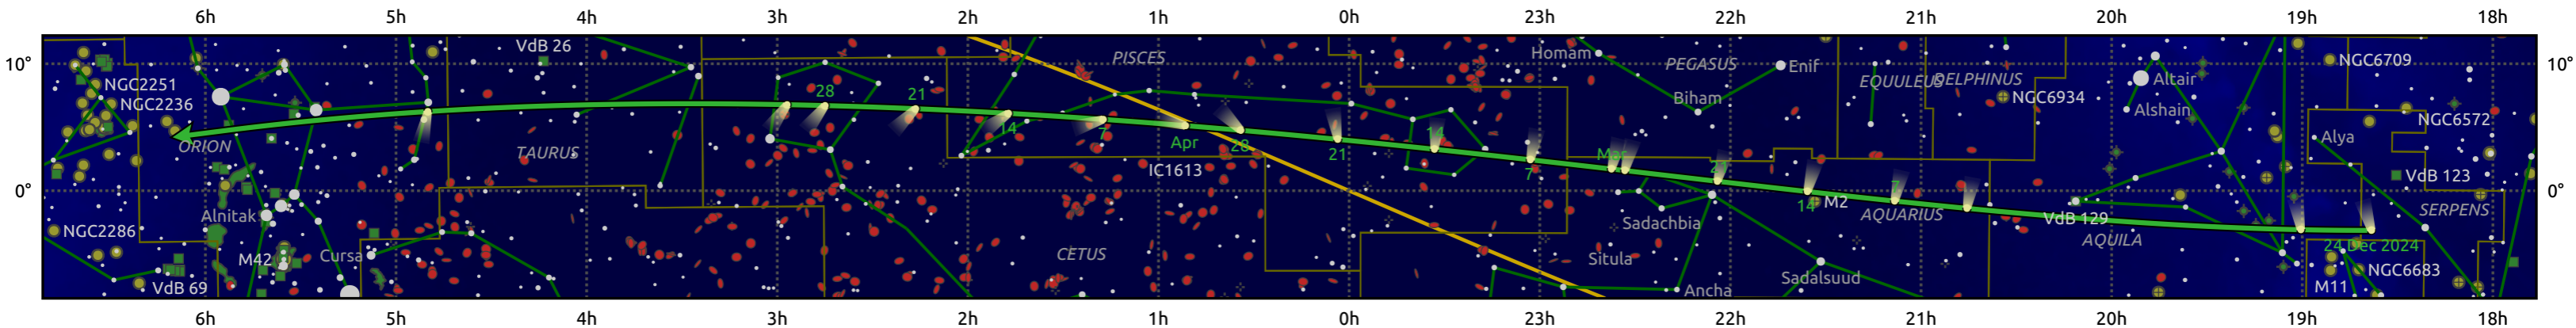

# The path of 21P/Giacobini-Zinner starting on 24 Dec 2024

© Dominic Ford 2011–2025. Date markers placed at midnight UTC. Downloaded from <https://in-the-sky.org>

Magnitude scale:  6.0  5.0  4.0  3.0  2.0  1.0  0.0

Ecliptic Plane

Galaxy  
  Bright nebula  
  Open cluster  
  Globular cluster  
  Planetary nebula

Date	Mag
2025 Jan 1	13.9
2025 Jan 16	13.2
2025 Feb 7	12.2
2025 Mar 1	11.4
2025 Mar 7	11.2
2025 May 1	11.8
2025 May 10	12.2
2025 Jun 1	13.2