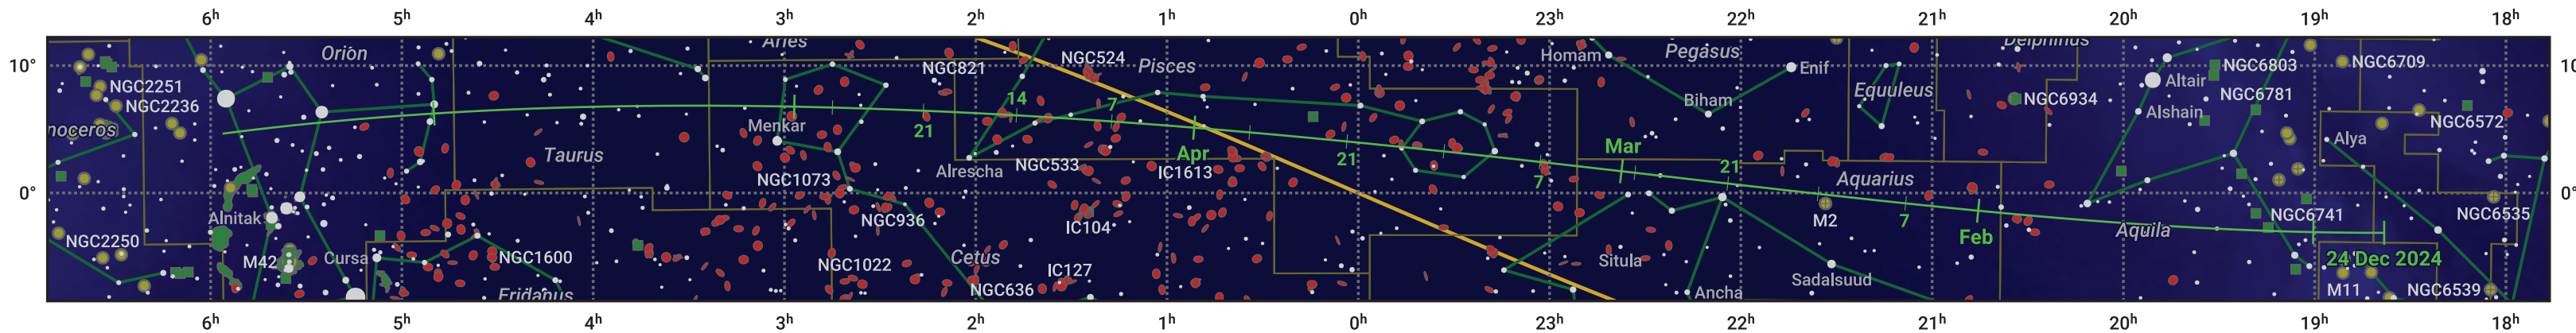

The path of 21P/Giacobini-Zinner starting on 24 Dec 2024

© Dominic Ford 2011–2024. Date markers placed at midnight UTC. Downloaded from <https://in-the-sky.org>

Magnitude scale: 6.0 5.0 4.0 3.0 2.0 1.0 0.0

— Ecliptic Plane

Galaxy
 Bright nebula
 Open cluster
 Globular cluster

Date	Mag
2025 Jan 1	13.9
2025 Jan 16	13.2
2025 Feb 7	12.2
2025 Mar 1	11.4
2025 Mar 7	11.2
2025 May 1	11.8
2025 May 10	12.2
2025 Jun 1	13.2