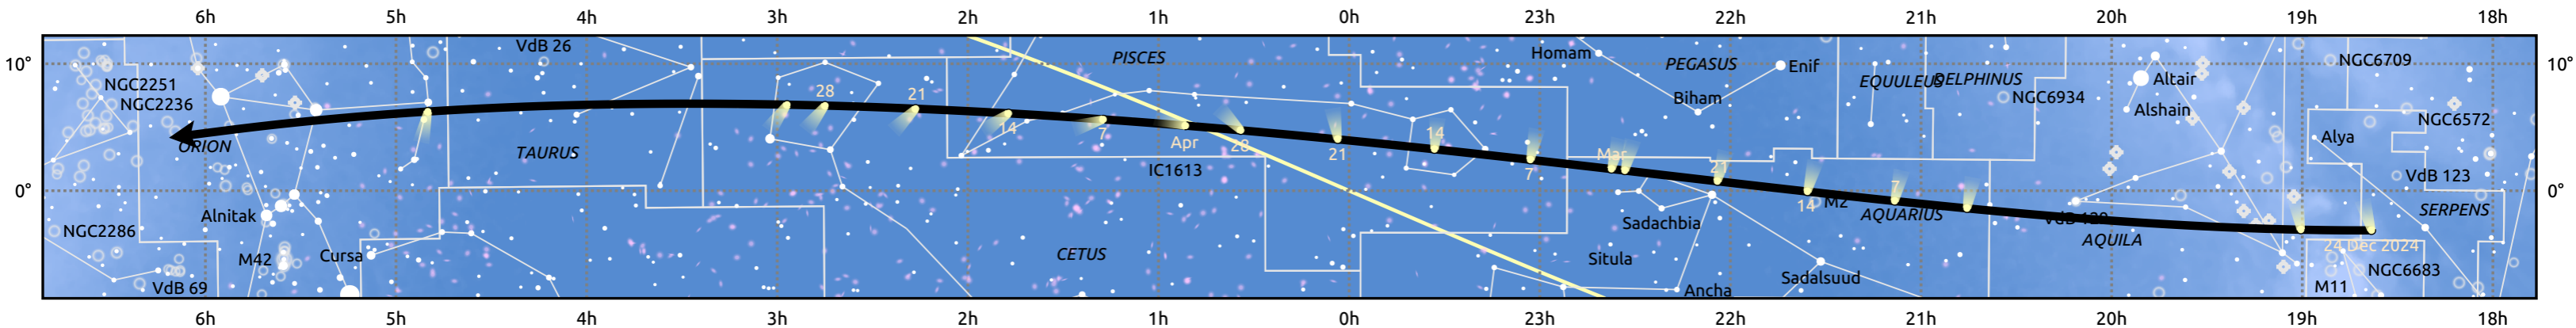

The path of 21P/Giacobini-Zinner starting on 24 Dec 2024

© Dominic Ford 2011–2025. Date markers placed at midnight UTC. Downloaded from <https://in-the-sky.org>

Magnitude scale: 6.0 5.0 4.0 3.0 2.0 1.0 0.0

Ecliptic Plane

Galaxy Bright nebula Open cluster Globular cluster Planetary nebula

Date	Mag
2025 Jan 1	13.9
2025 Jan 16	13.2
2025 Feb 7	12.2
2025 Mar 1	11.4
2025 Mar 7	11.2
2025 May 1	11.8
2025 May 10	12.2
2025 Jun 1	13.2