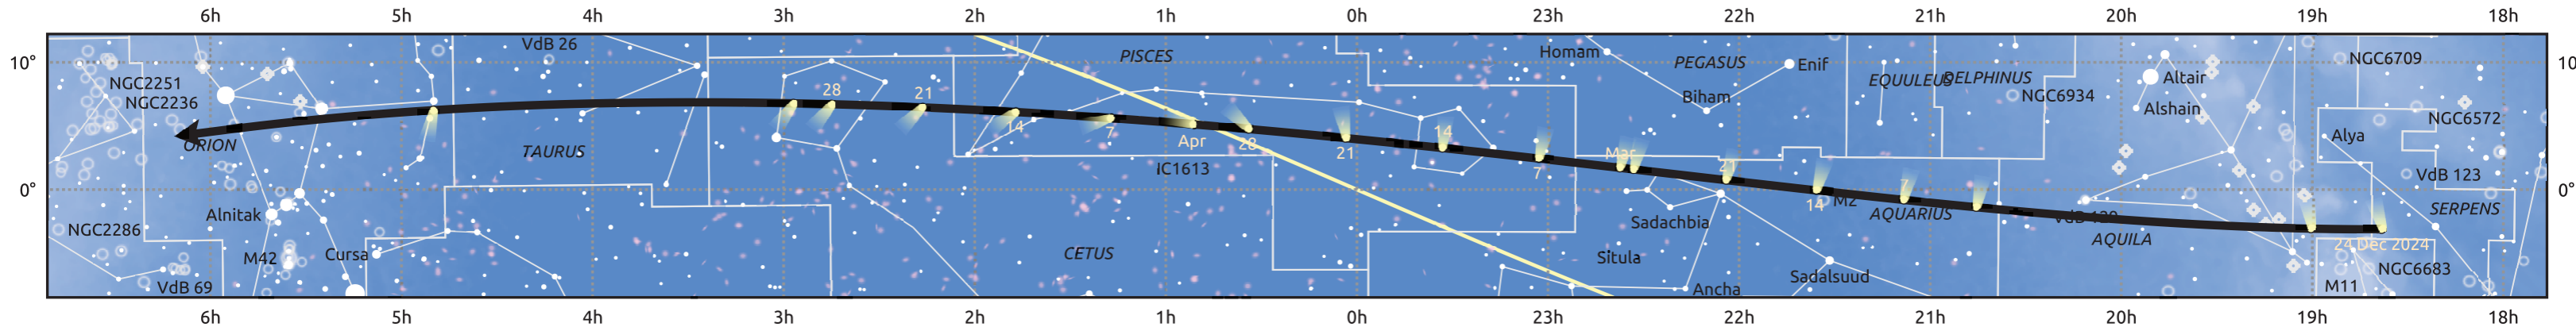

# The path of 21P/Giacobini-Zinner starting on 24 Dec 2024

© Dominic Ford 2011–2025. Date markers placed at midnight UTC. Downloaded from <https://in-the-sky.org>

Magnitude scale:  6.0  5.0  4.0  3.0  2.0  1.0  0.0

Ecliptic Plane

Galaxy  Bright nebula  Open cluster  Globular cluster  Planetary nebula

Date	Mag
2025 Jan 1	13.9
2025 Jan 16	13.2
2025 Feb 7	12.2
2025 Mar 1	11.4
2025 Mar 7	11.2
2025 May 1	11.8
2025 May 10	12.2
2025 Jun 1	13.2