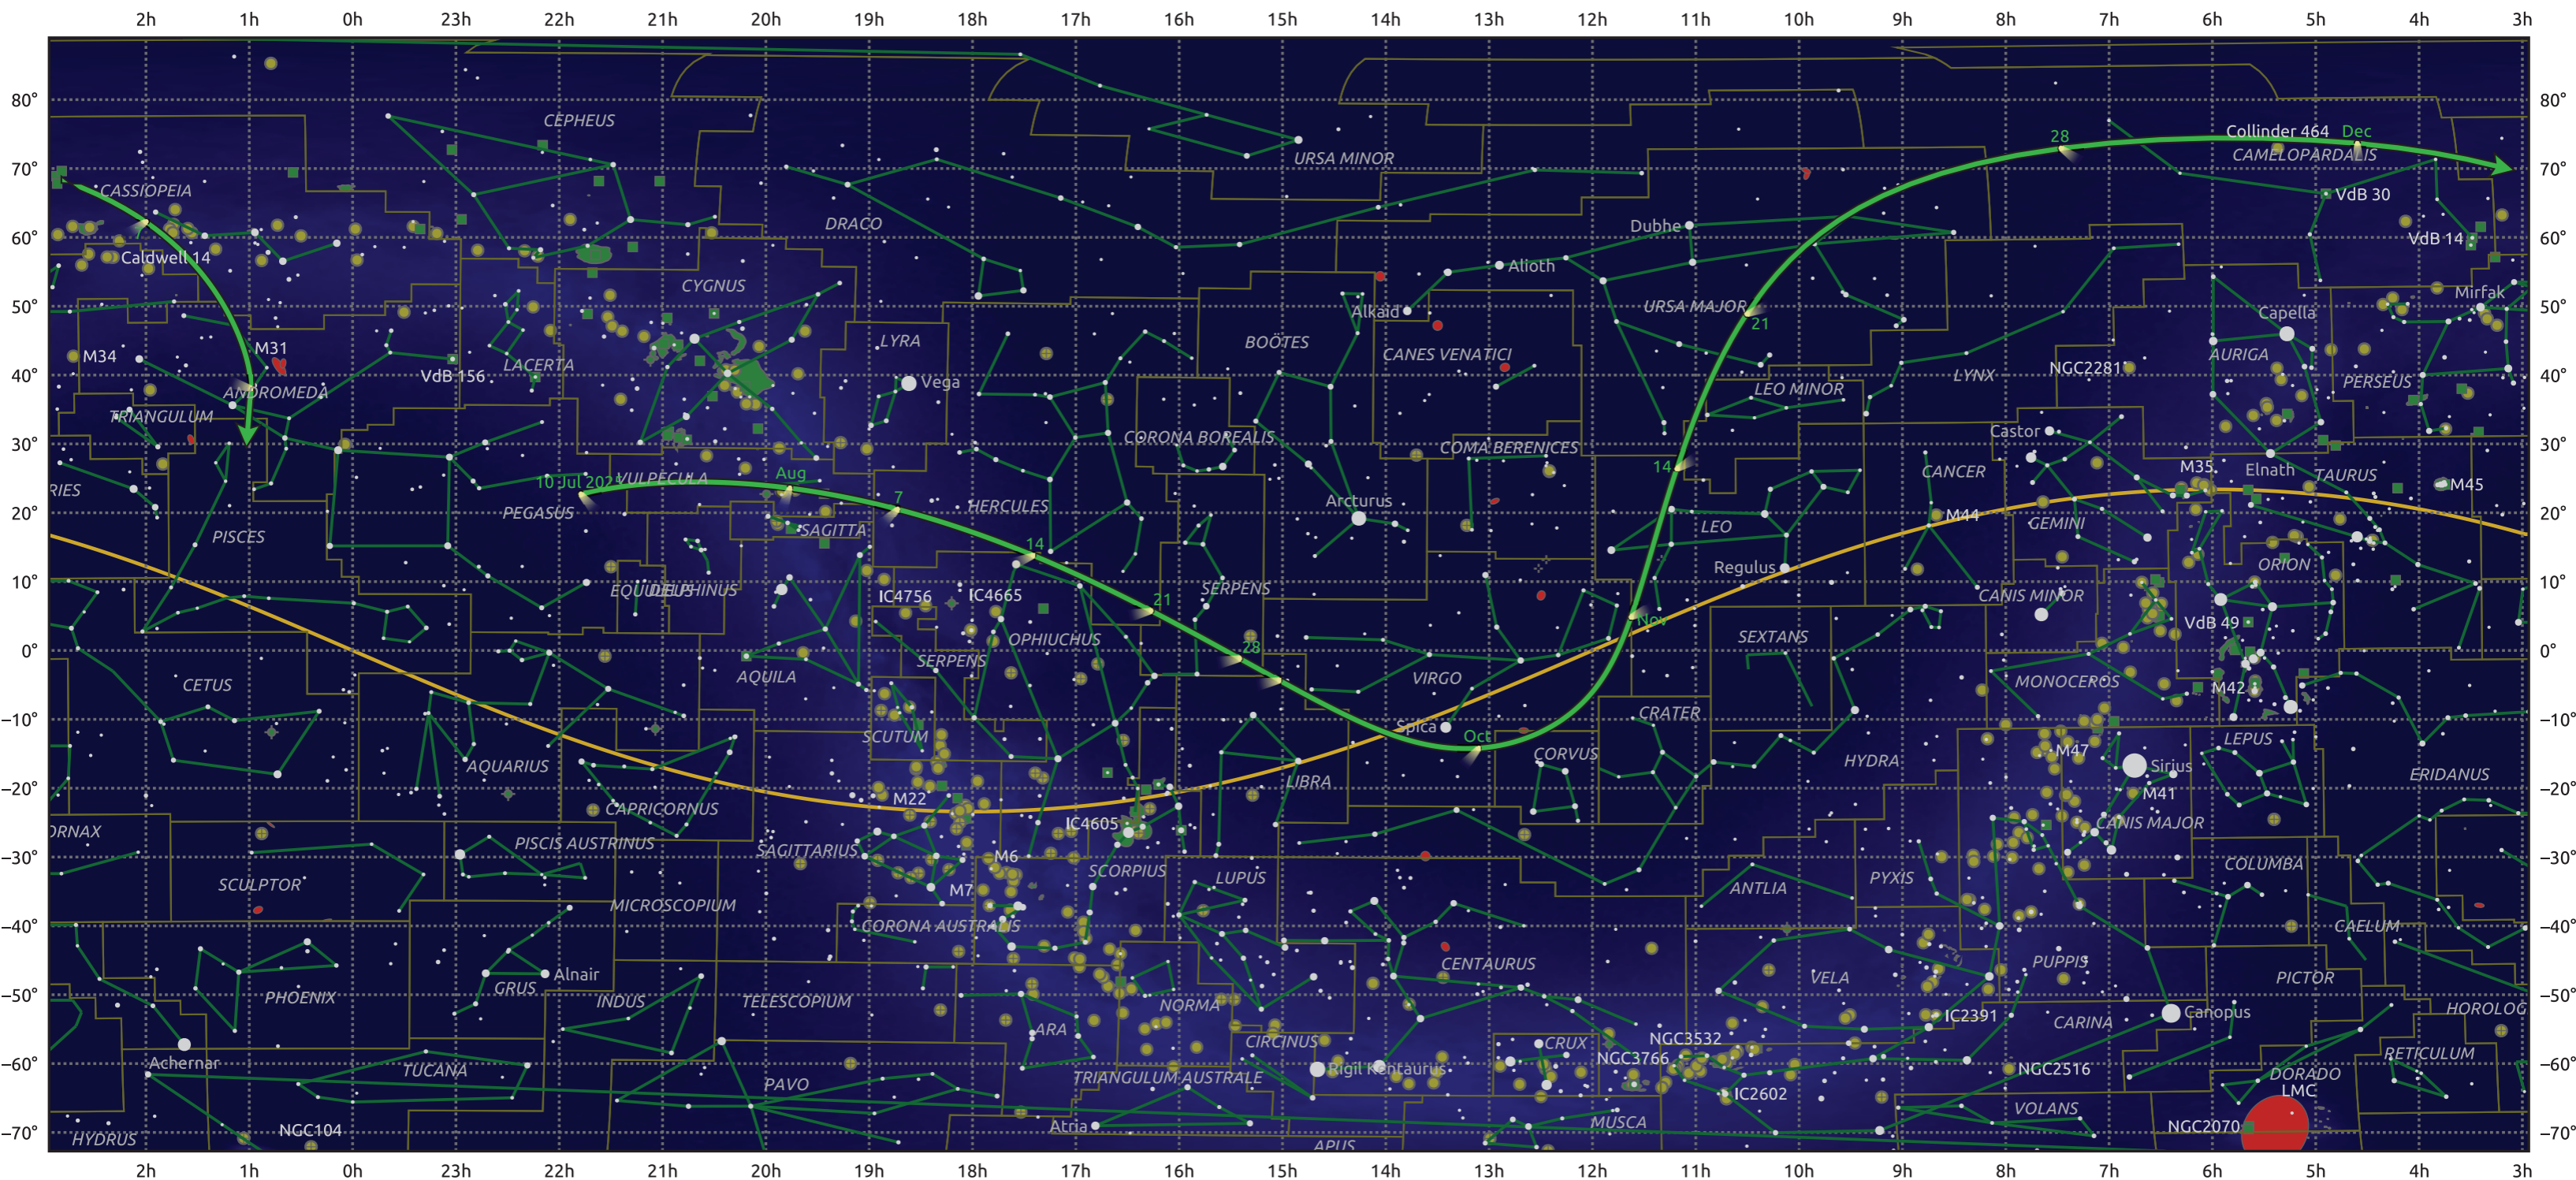

# The path of C/2025 K1 (ATLAS) starting on 10 Jul 2025

© Dominic Ford 2011–2025. Date markers placed at midnight UTC. Downloaded from <https://in-the-sky.org>

Magnitude scale:  -5.0  -4.0  -3.0  -2.0  -1.0  0.0  -1.0  -2.0

Ecliptic Plane

Galaxy  Bright nebula  Open cluster  Globular cluster  Planetary nebula

Date	Mag
2025 Jul 22	13.6
2025 Aug 1	12.6
2025 Aug 14	11.6
2025 Sep 1	11.0
2025 Sep 9	10.6
2025 Sep 22	9.4
2025 Sep 29	8.3
2025 Oct 8	7.3
2025 Oct 19	8.4
2025 Oct 28	9.4
2025 Nov 1	9.7
2025 Nov 26	10.4
2025 Dec 5	11.5
2025 Dec 13	12.6
2025 Dec 22	13.7
2026 Jan 1	14.7