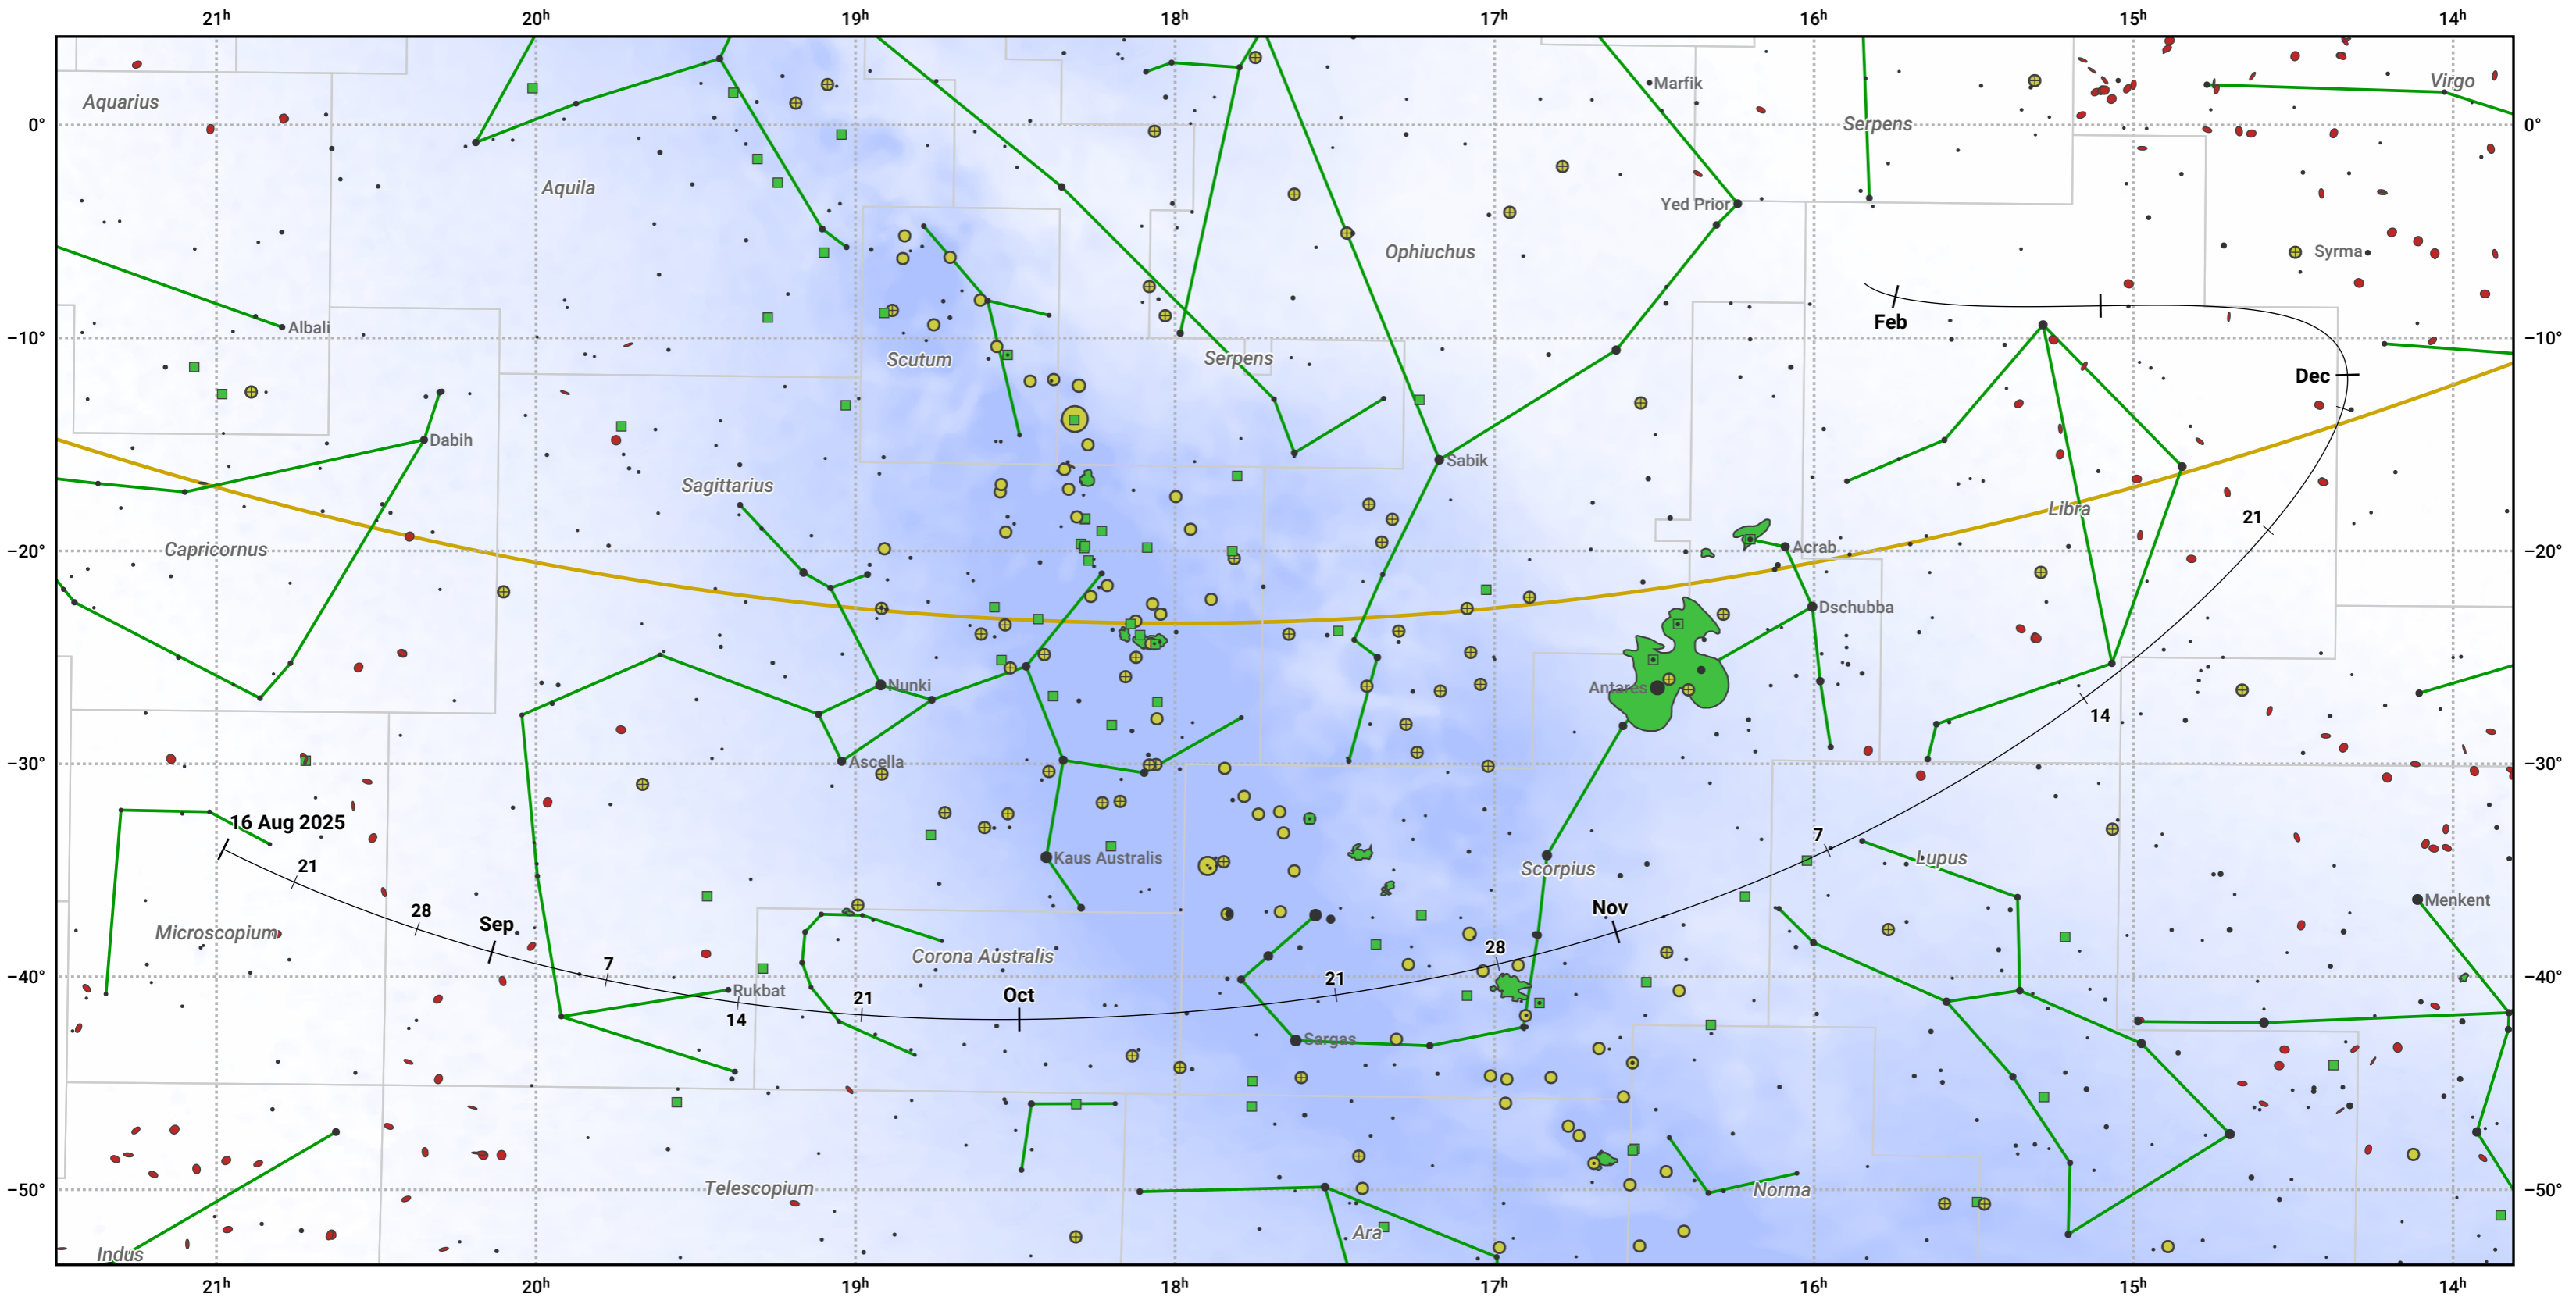

The path of 210P/Christensen starting on 16 Aug 2025

© Dominic Ford 2011–2024. Date markers placed at midnight UTC. Downloaded from <https://in-the-sky.org>

Magnitude scale: ● 6.0 ● 5.0 ● 4.0 ● 3.0 ● 2.0 ● 1.0

— Ecliptic Plane

● Galaxy ■ Bright nebula ● Open cluster ⊕ Globular cluster

Date	Mag
2025 Sep 1	13.0
2025 Sep 14	12.6
2025 Oct 11	11.6
2025 Oct 29	10.5
2025 Nov 1	10.3
2025 Dec 12	11.6
2025 Dec 26	12.6
2026 Jan 1	12.9
2026 Jan 16	13.6