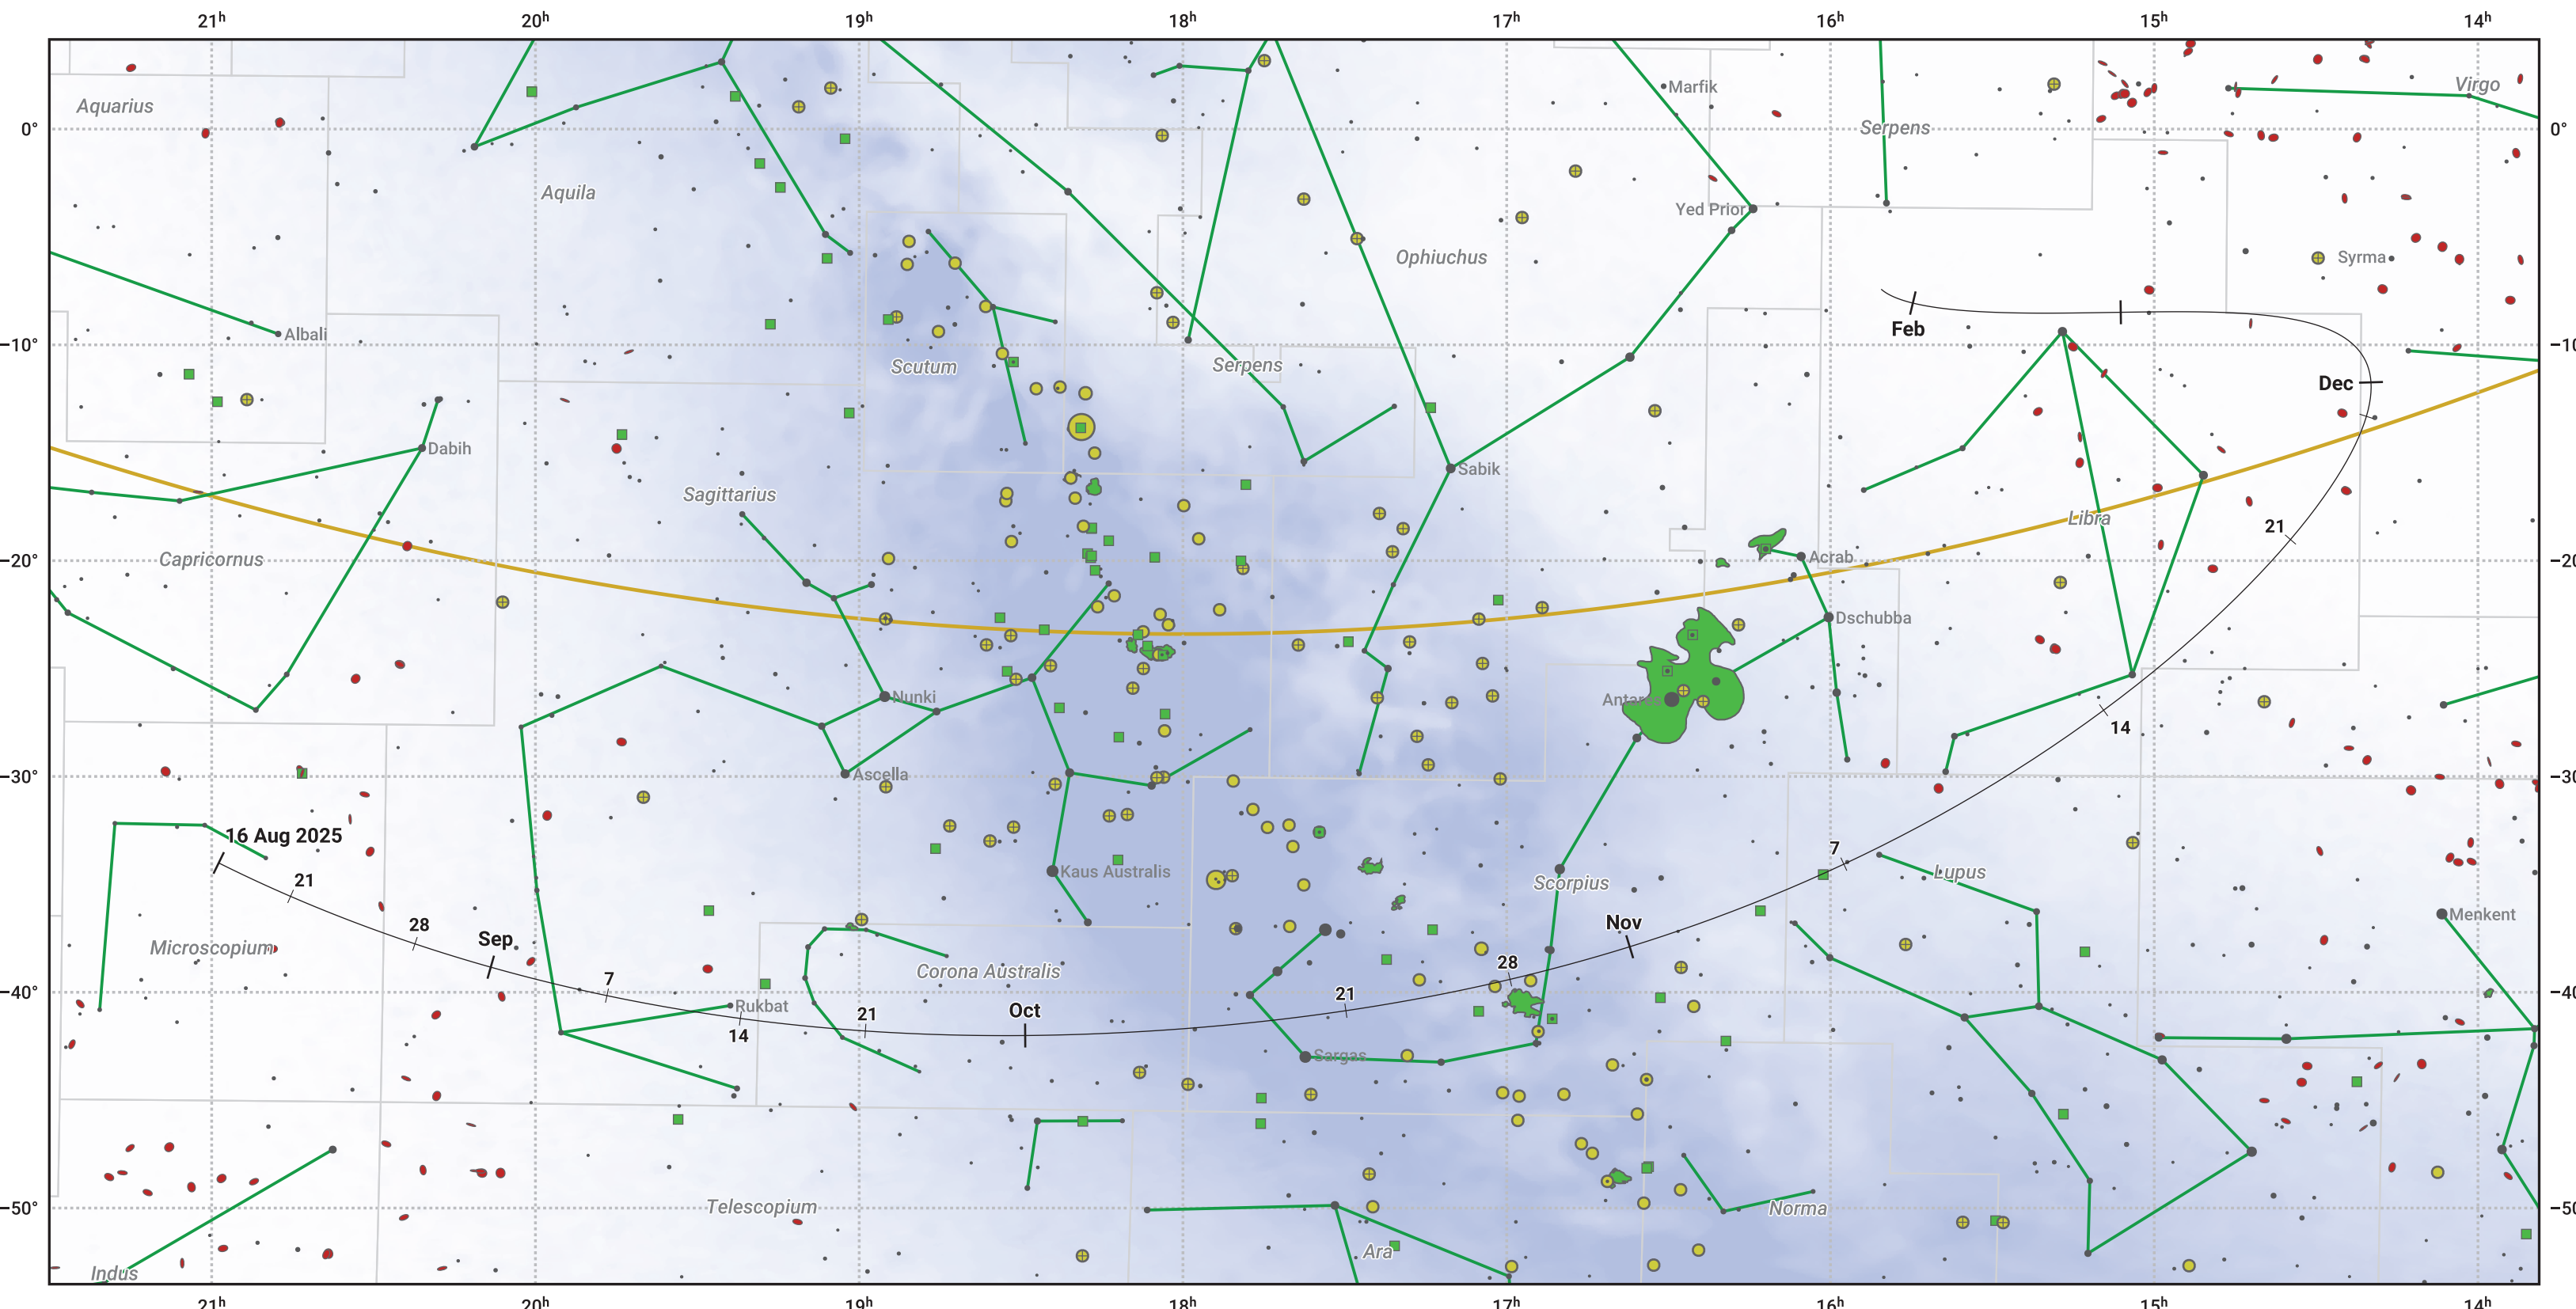

The path of A10P/Christensen starting on 16 Aug 2025

© Dominic Ford 2011–2024. Date markers placed at midnight UTC. Downloaded from <https://in-the-sky.org>

Magnitude scale: ● 6.0 ● 5.0 ● 4.0 ● 3.0 ● 2.0 ● 1.0

— Ecliptic Plane

- Galaxy
- Bright nebula
- Open cluster
- + Globular cluster

Date	Mag
2025 Sep 1	13.0
2025 Sep 14	12.6
2025 Oct 11	11.6
2025 Oct 29	10.5
2025 Nov 1	10.3
2025 Dec 12	11.6
2025 Dec 26	12.6
2026 Jan 1	12.9
2026 Jan 16	13.6