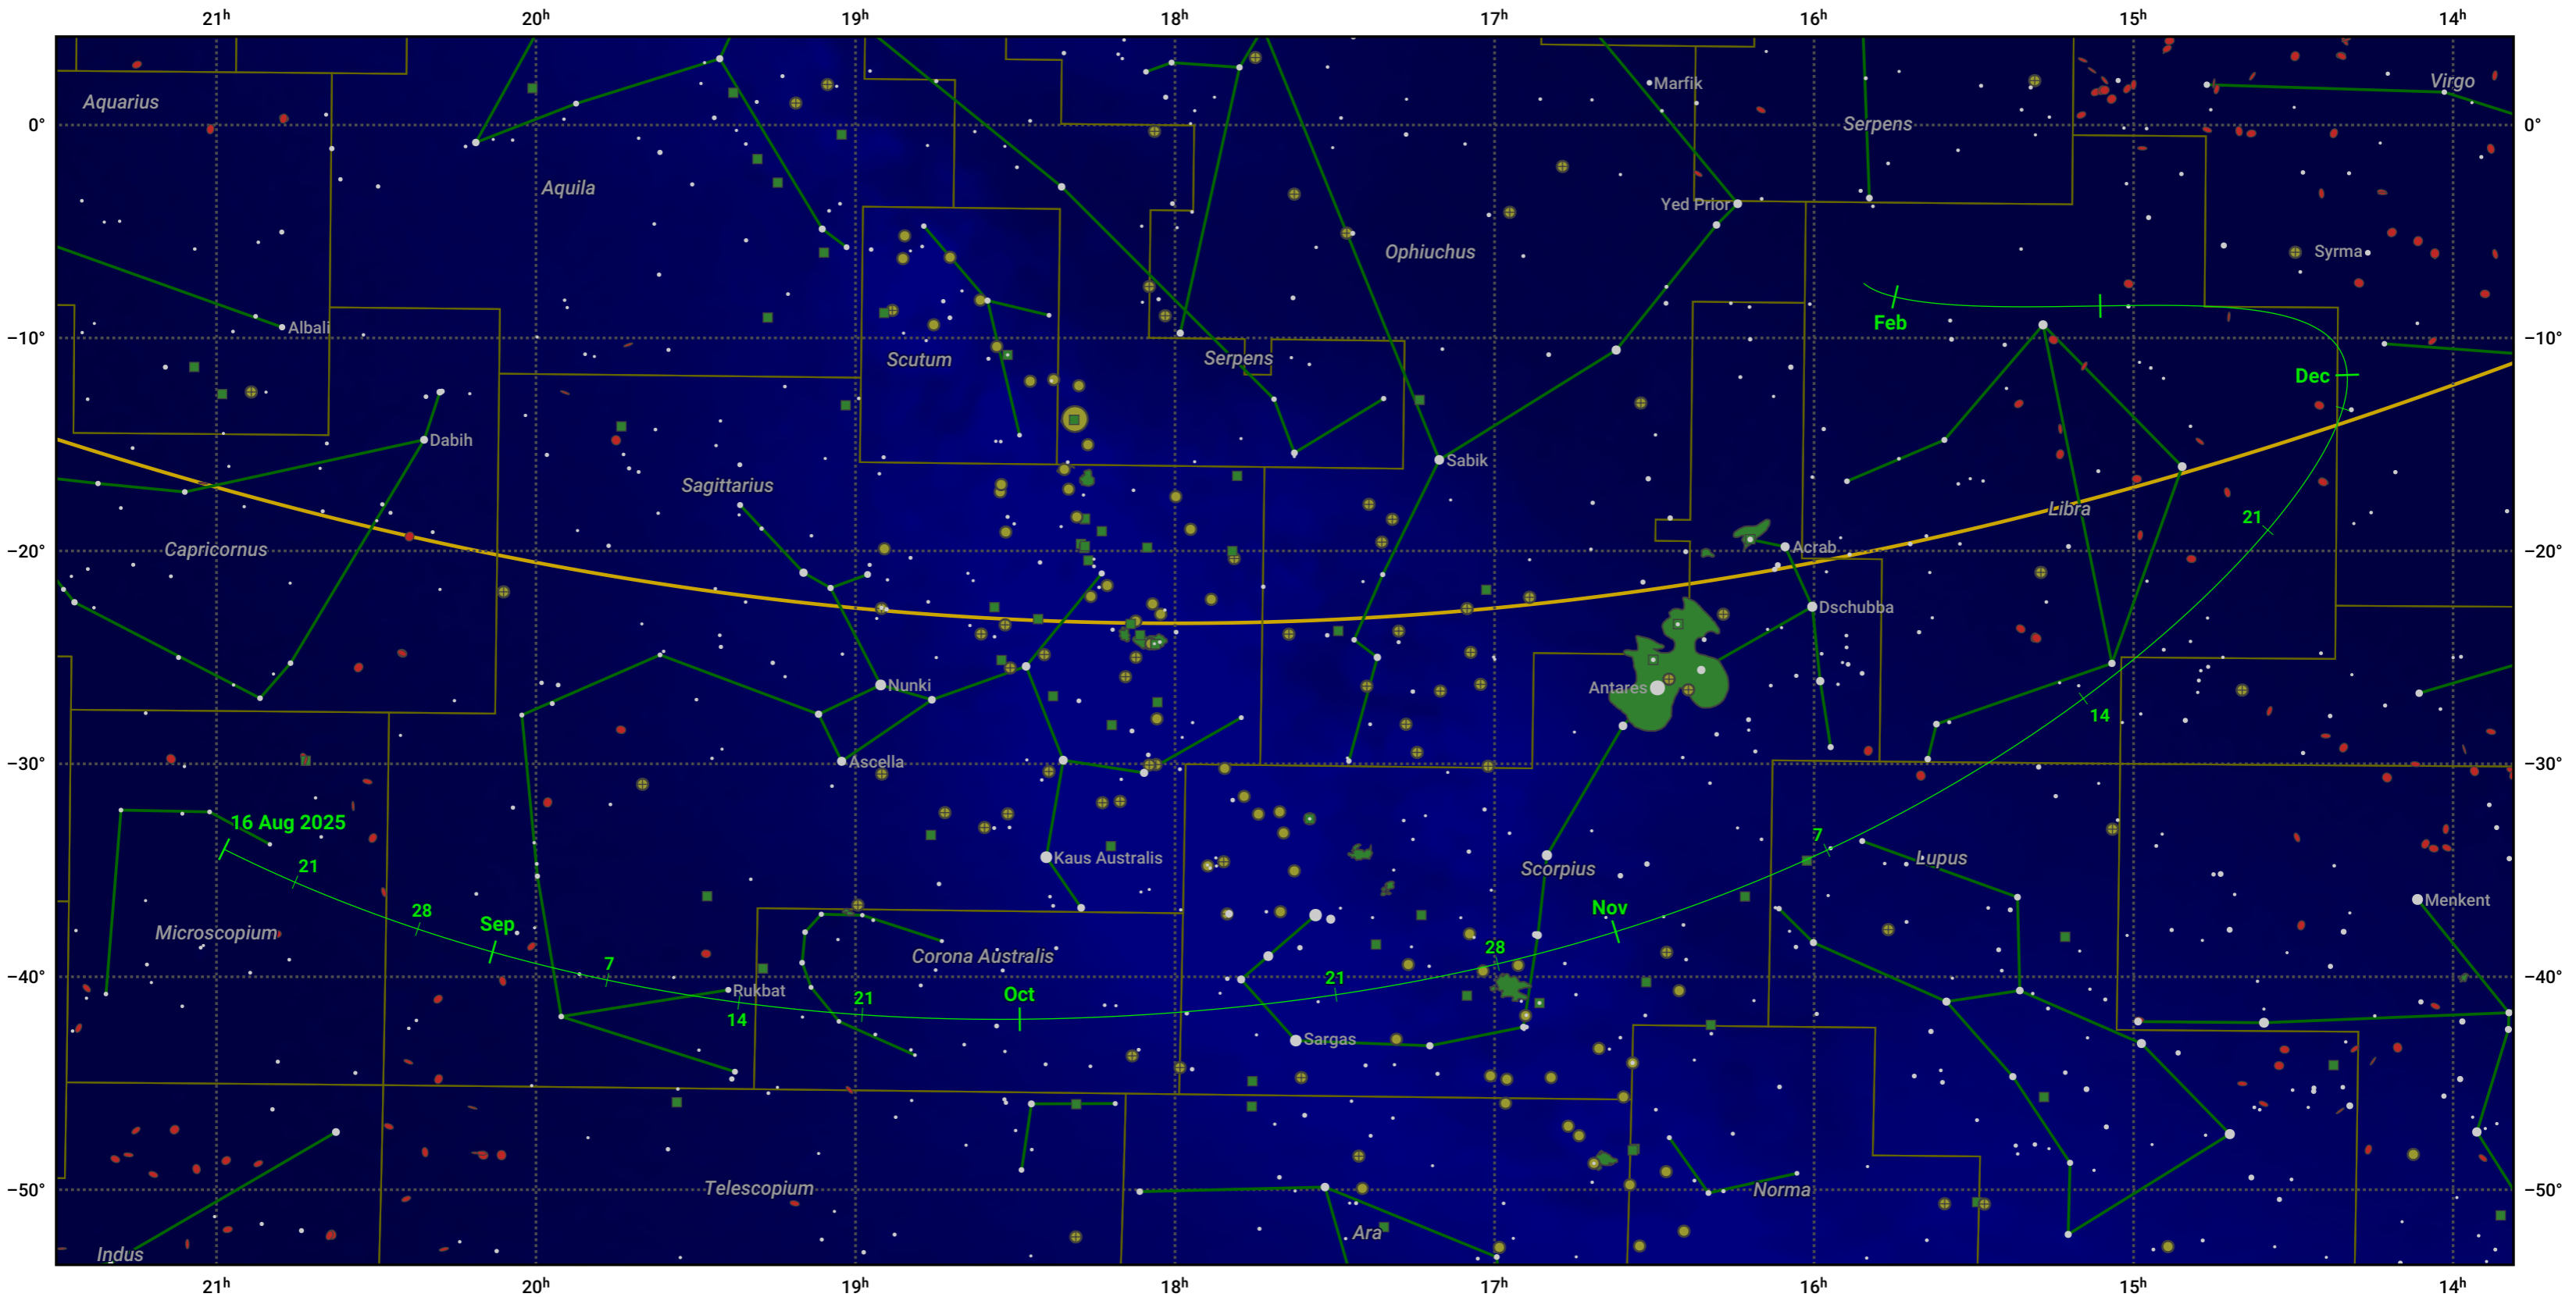

# The path of 210P/Christensen starting on 16 Aug 2025

© Dominic Ford 2011–2024. Date markers placed at midnight UTC. Downloaded from <https://in-the-sky.org>

Magnitude scale: • 6.0 • 5.0 • 4.0 • 3.0 • 2.0 • 1.0

— Ecliptic Plane

◌ Galaxy   
 ■ Bright nebula   
 ● Open cluster   
 ⊕ Globular cluster

Date	Mag
2025 Sep 1	13.0
2025 Sep 14	12.6
2025 Oct 11	11.6
2025 Oct 29	10.5
2025 Nov 1	10.3
2025 Dec 12	11.6
2025 Dec 26	12.6
2026 Jan 1	12.9
2026 Jan 16	13.6