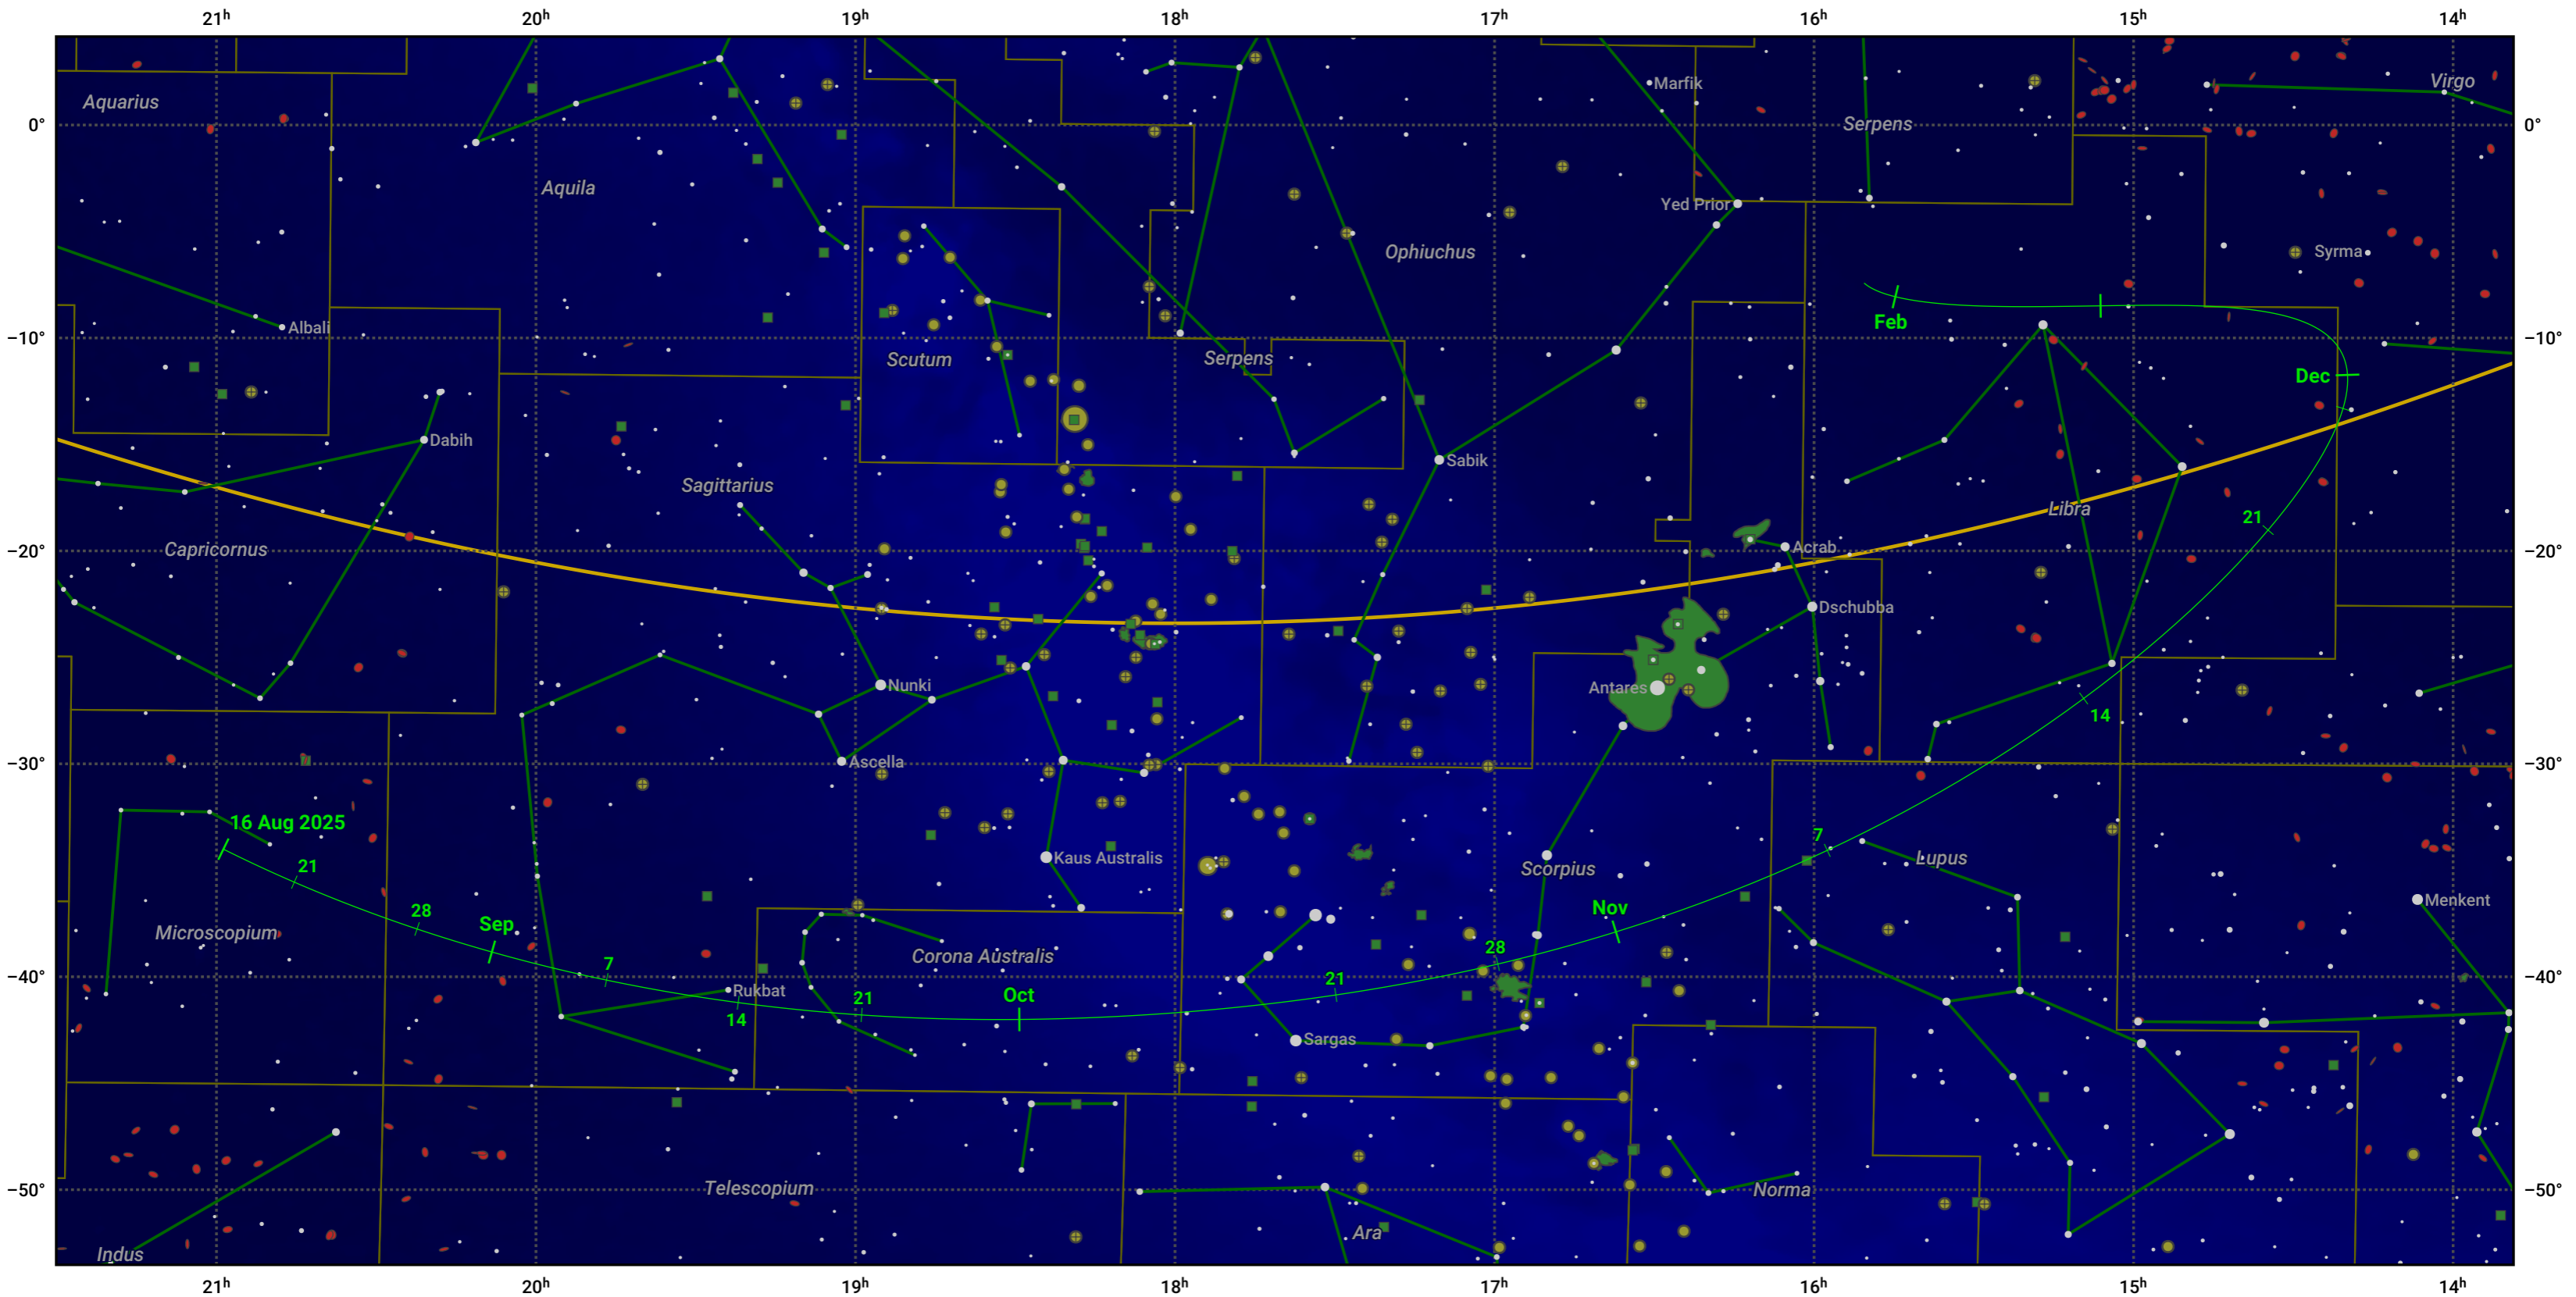

# The path of 210P/Christensen starting on 16 Aug 2025

© Dominic Ford 2011–2024. Date markers placed at midnight UTC. Downloaded from <https://in-the-sky.org>

Magnitude scale: • 6.0 • 5.0 • 4.0 • 3.0 • 2.0 • 1.0

— Ecliptic Plane

Galaxy    Bright nebula    Open cluster    Globular cluster

Date	Mag
2025 Sep 1	13.0
2025 Sep 14	12.6
2025 Oct 11	11.6
2025 Oct 29	10.5
2025 Nov 1	10.3
2025 Dec 12	11.6
2025 Dec 26	12.6
2026 Jan 1	12.9
2026 Jan 16	13.6