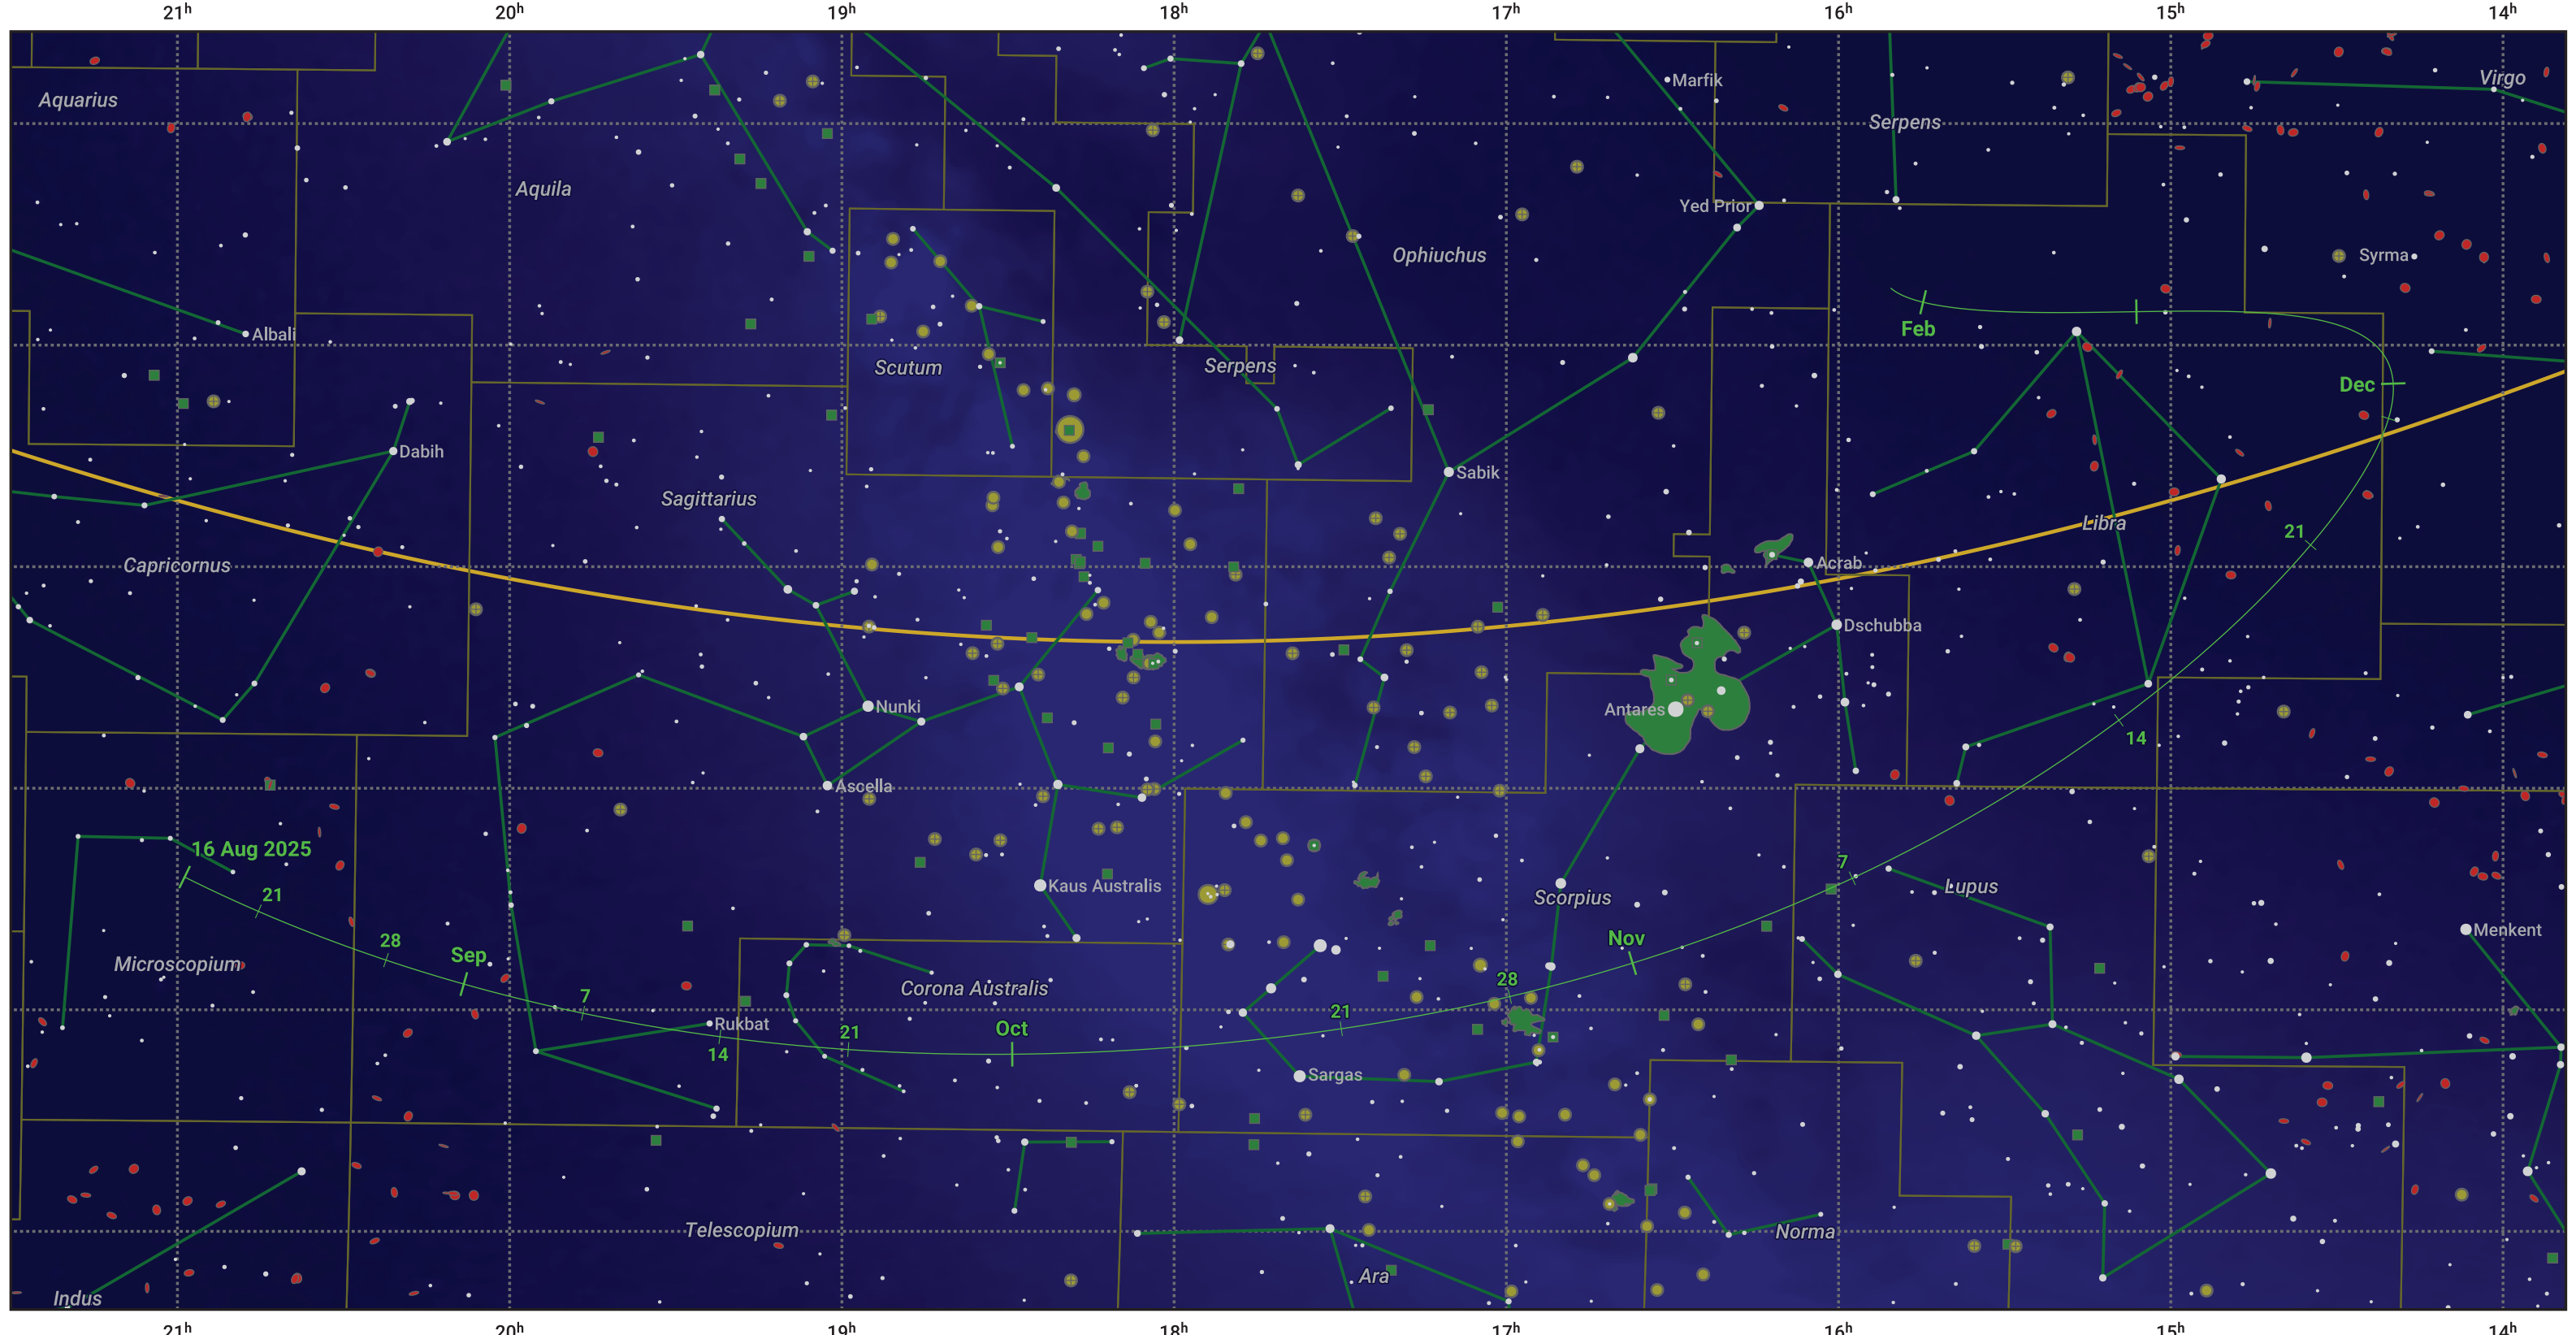

The path of 210P/Christensen starting on 16 Aug 2025

© Dominic Ford 2011–2024. Date markers placed at midnight UTC. Downloaded from <https://in-the-sky.org>

Magnitude scale: • 6.0 • 5.0 • 4.0 • 3.0 • 2.0 • 1.0

— Ecliptic Plane

- ◌ Galaxy
- Bright nebula
- Open cluster
- ⊕ Globular cluster

Date	Mag
2025 Sep 1	13.0
2025 Sep 14	12.6
2025 Oct 11	11.6
2025 Oct 29	10.5
2025 Nov 1	10.3
2025 Dec 12	11.6
2025 Dec 26	12.6
2026 Jan 1	12.9
2026 Jan 16	13.6