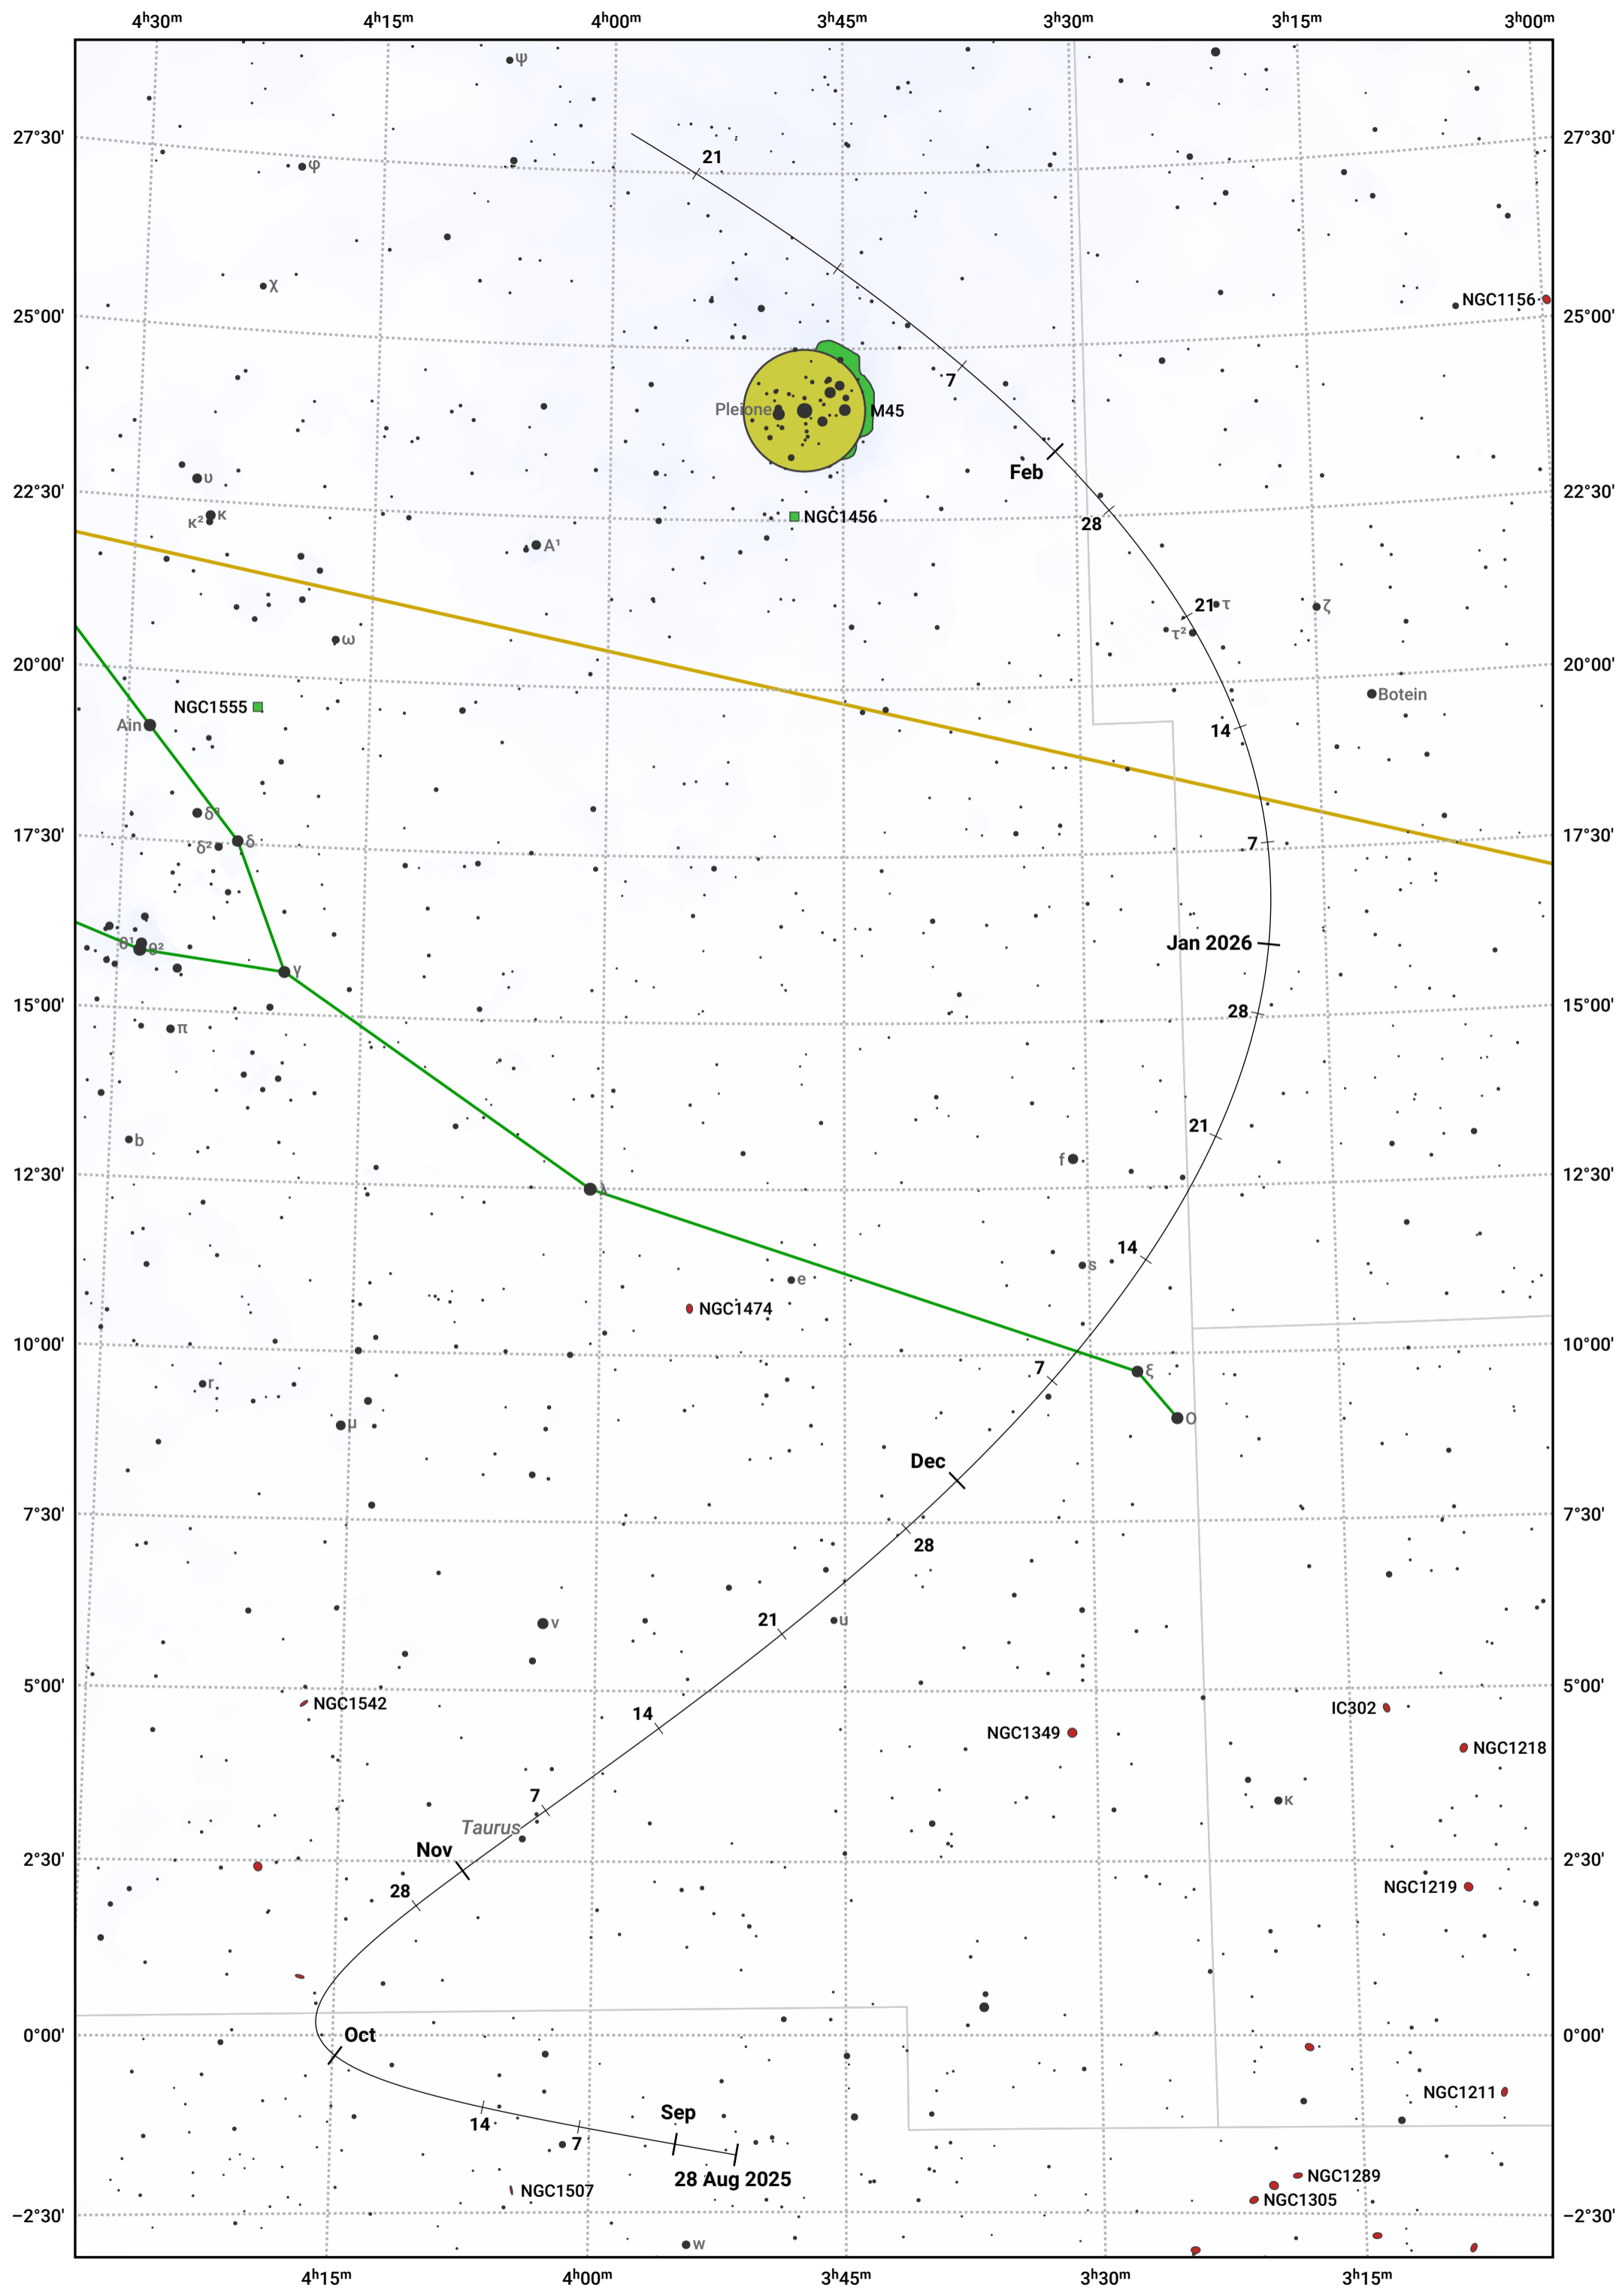

# The path of 240P/NEAT starting on 28 Aug 2025

© Dominic Ford 2011–2024. Date markers placed at midnight UTC. Downloaded from <https://in-the-sky.org>

Magnitude scale: 9.0 8.0 7.0 6.0 5.0 4.0 3.0 2.0

— Ecliptic Plane

Galaxy Bright nebula Open cluster Globular cluster

Date	Mag
2025 Sep 1	12.5
2025 Oct 11	11.6
2025 Nov 1	11.2
2026 Jan 1	11.3