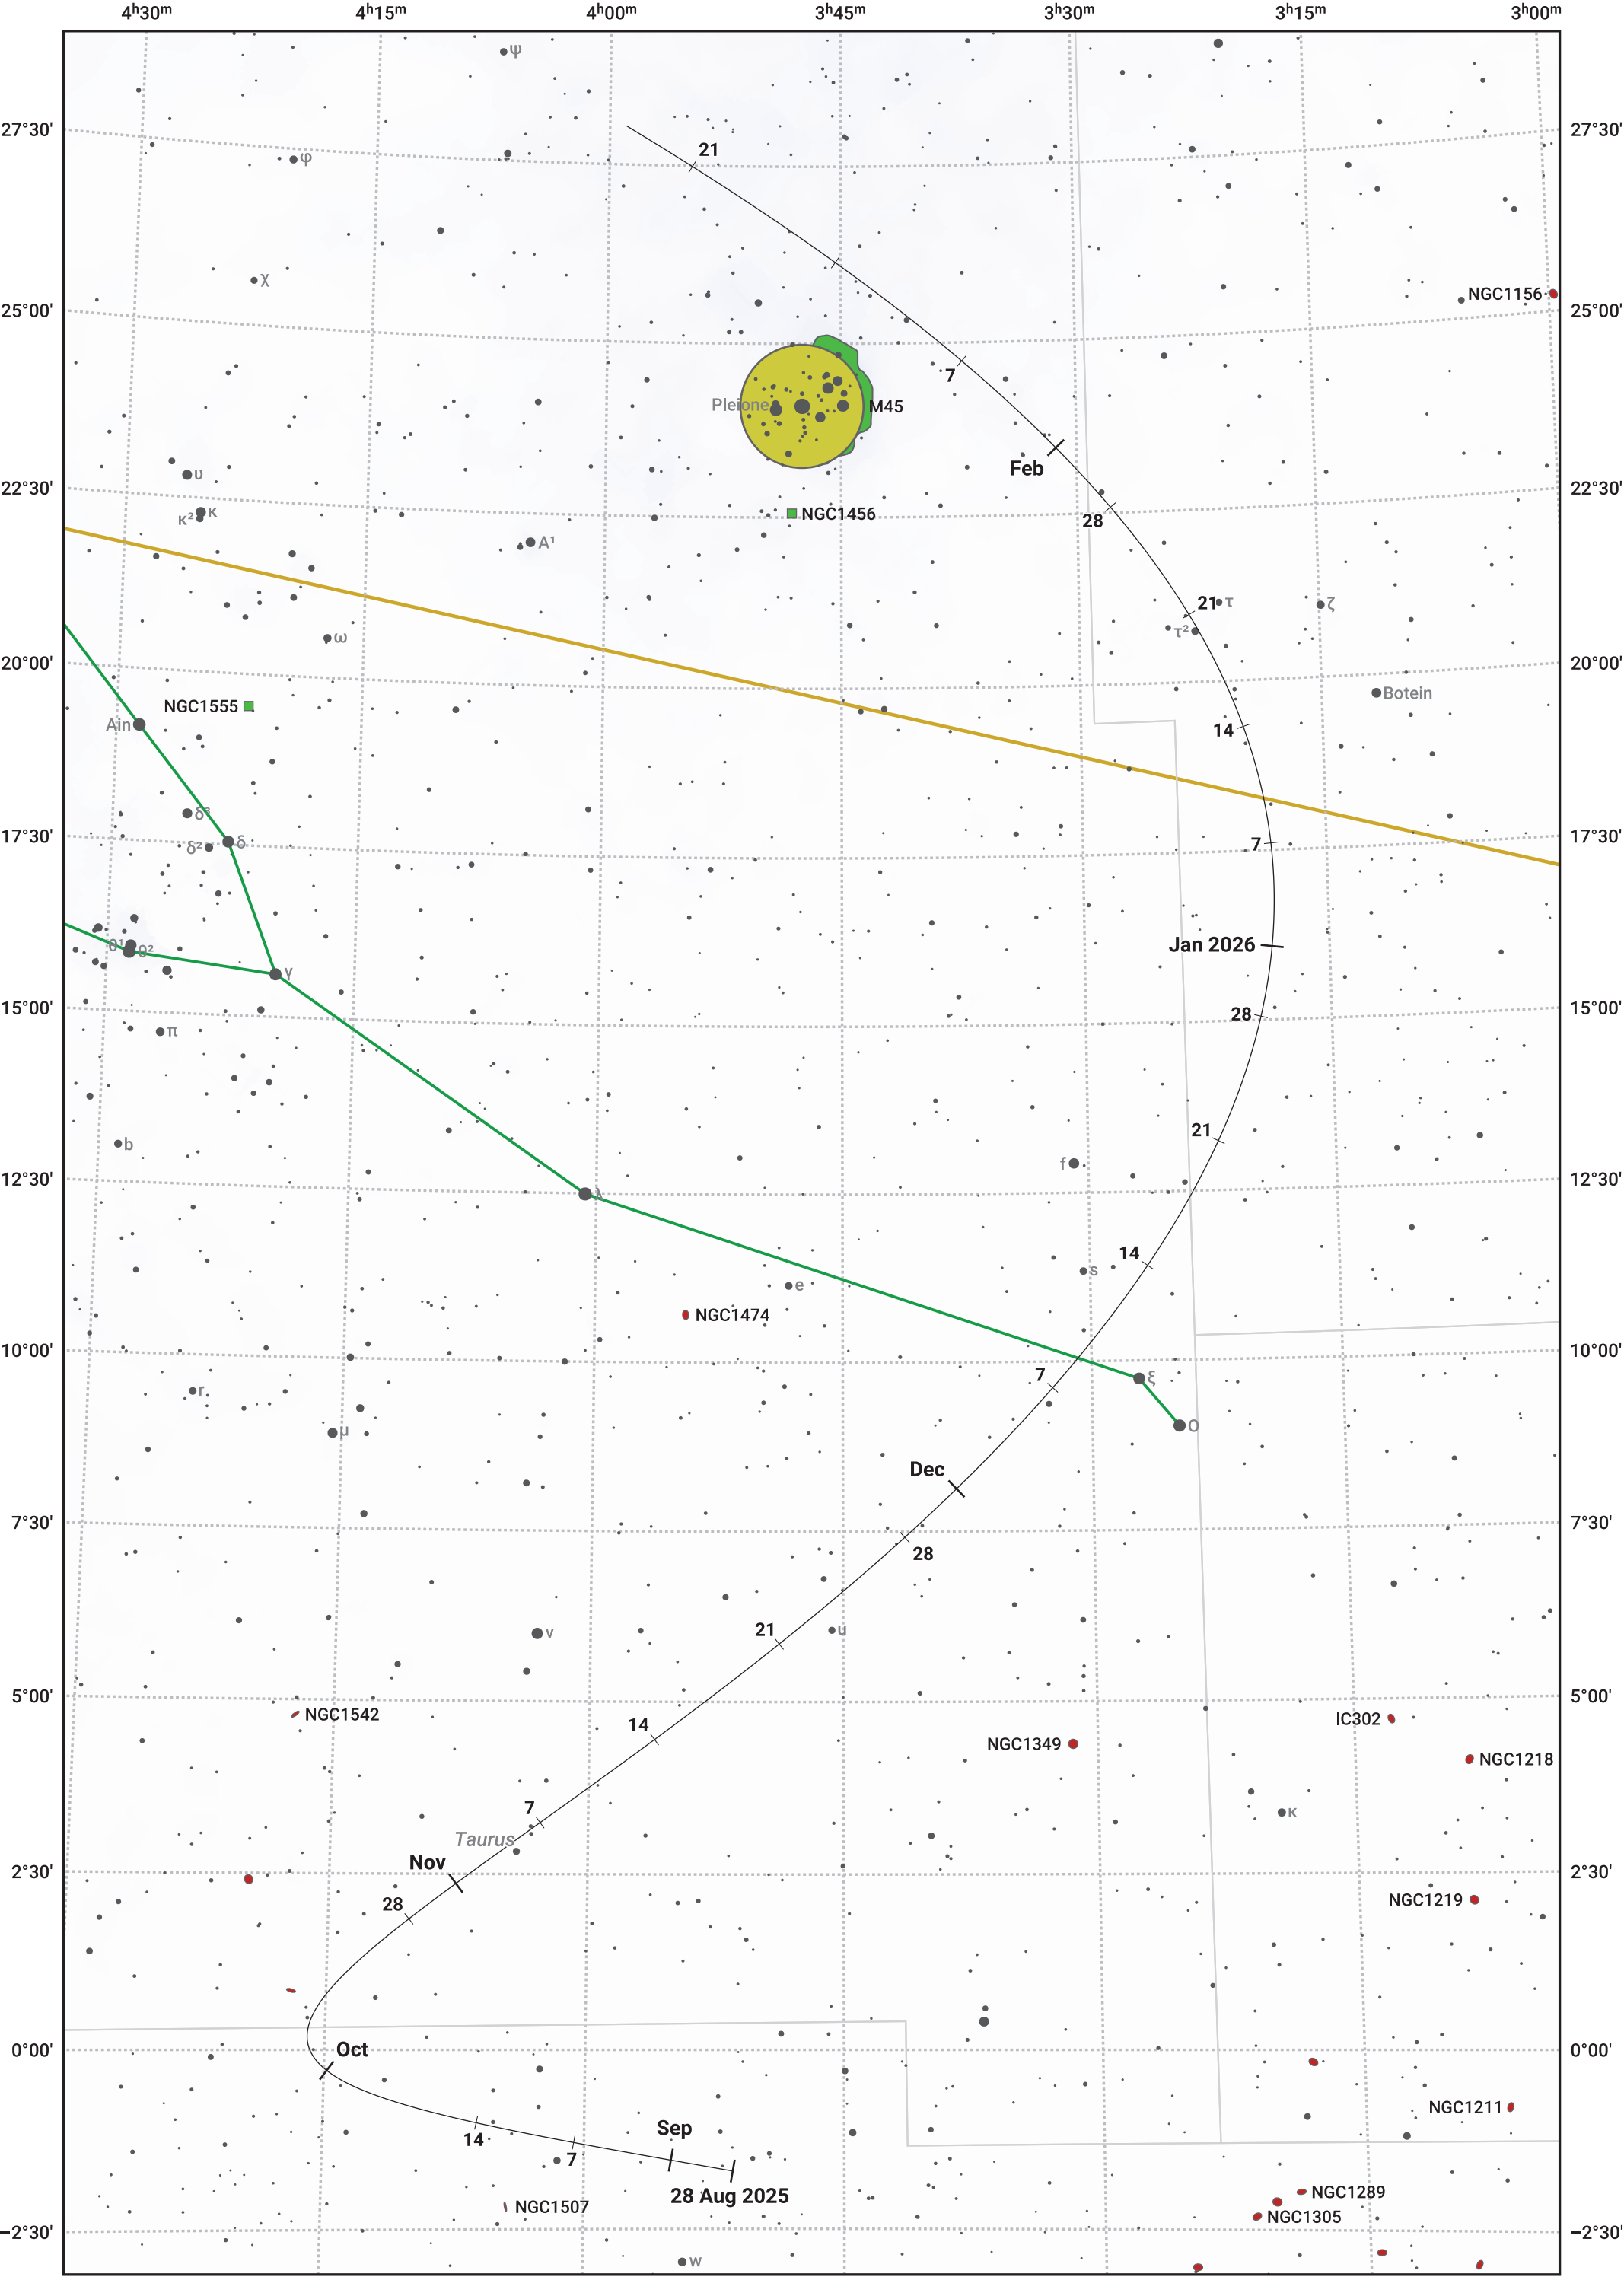

The path of 240P/NEAT starting on 28 Aug 2025

© Dominic Ford 2011–2024. Date markers placed at midnight UTC. Downloaded from <https://in-the-sky.org>

Magnitude scale: 9.0 8.0 7.0 6.0 5.0 4.0 3.0 2.0

— Ecliptic Plane

- Galaxy
- Bright nebula
- Open cluster
- ⊕ Globular cluster

Date	Mag
2025 Sep 1	12.5
2025 Oct 11	11.6
2025 Nov 1	11.2
2026 Jan 1	11.3