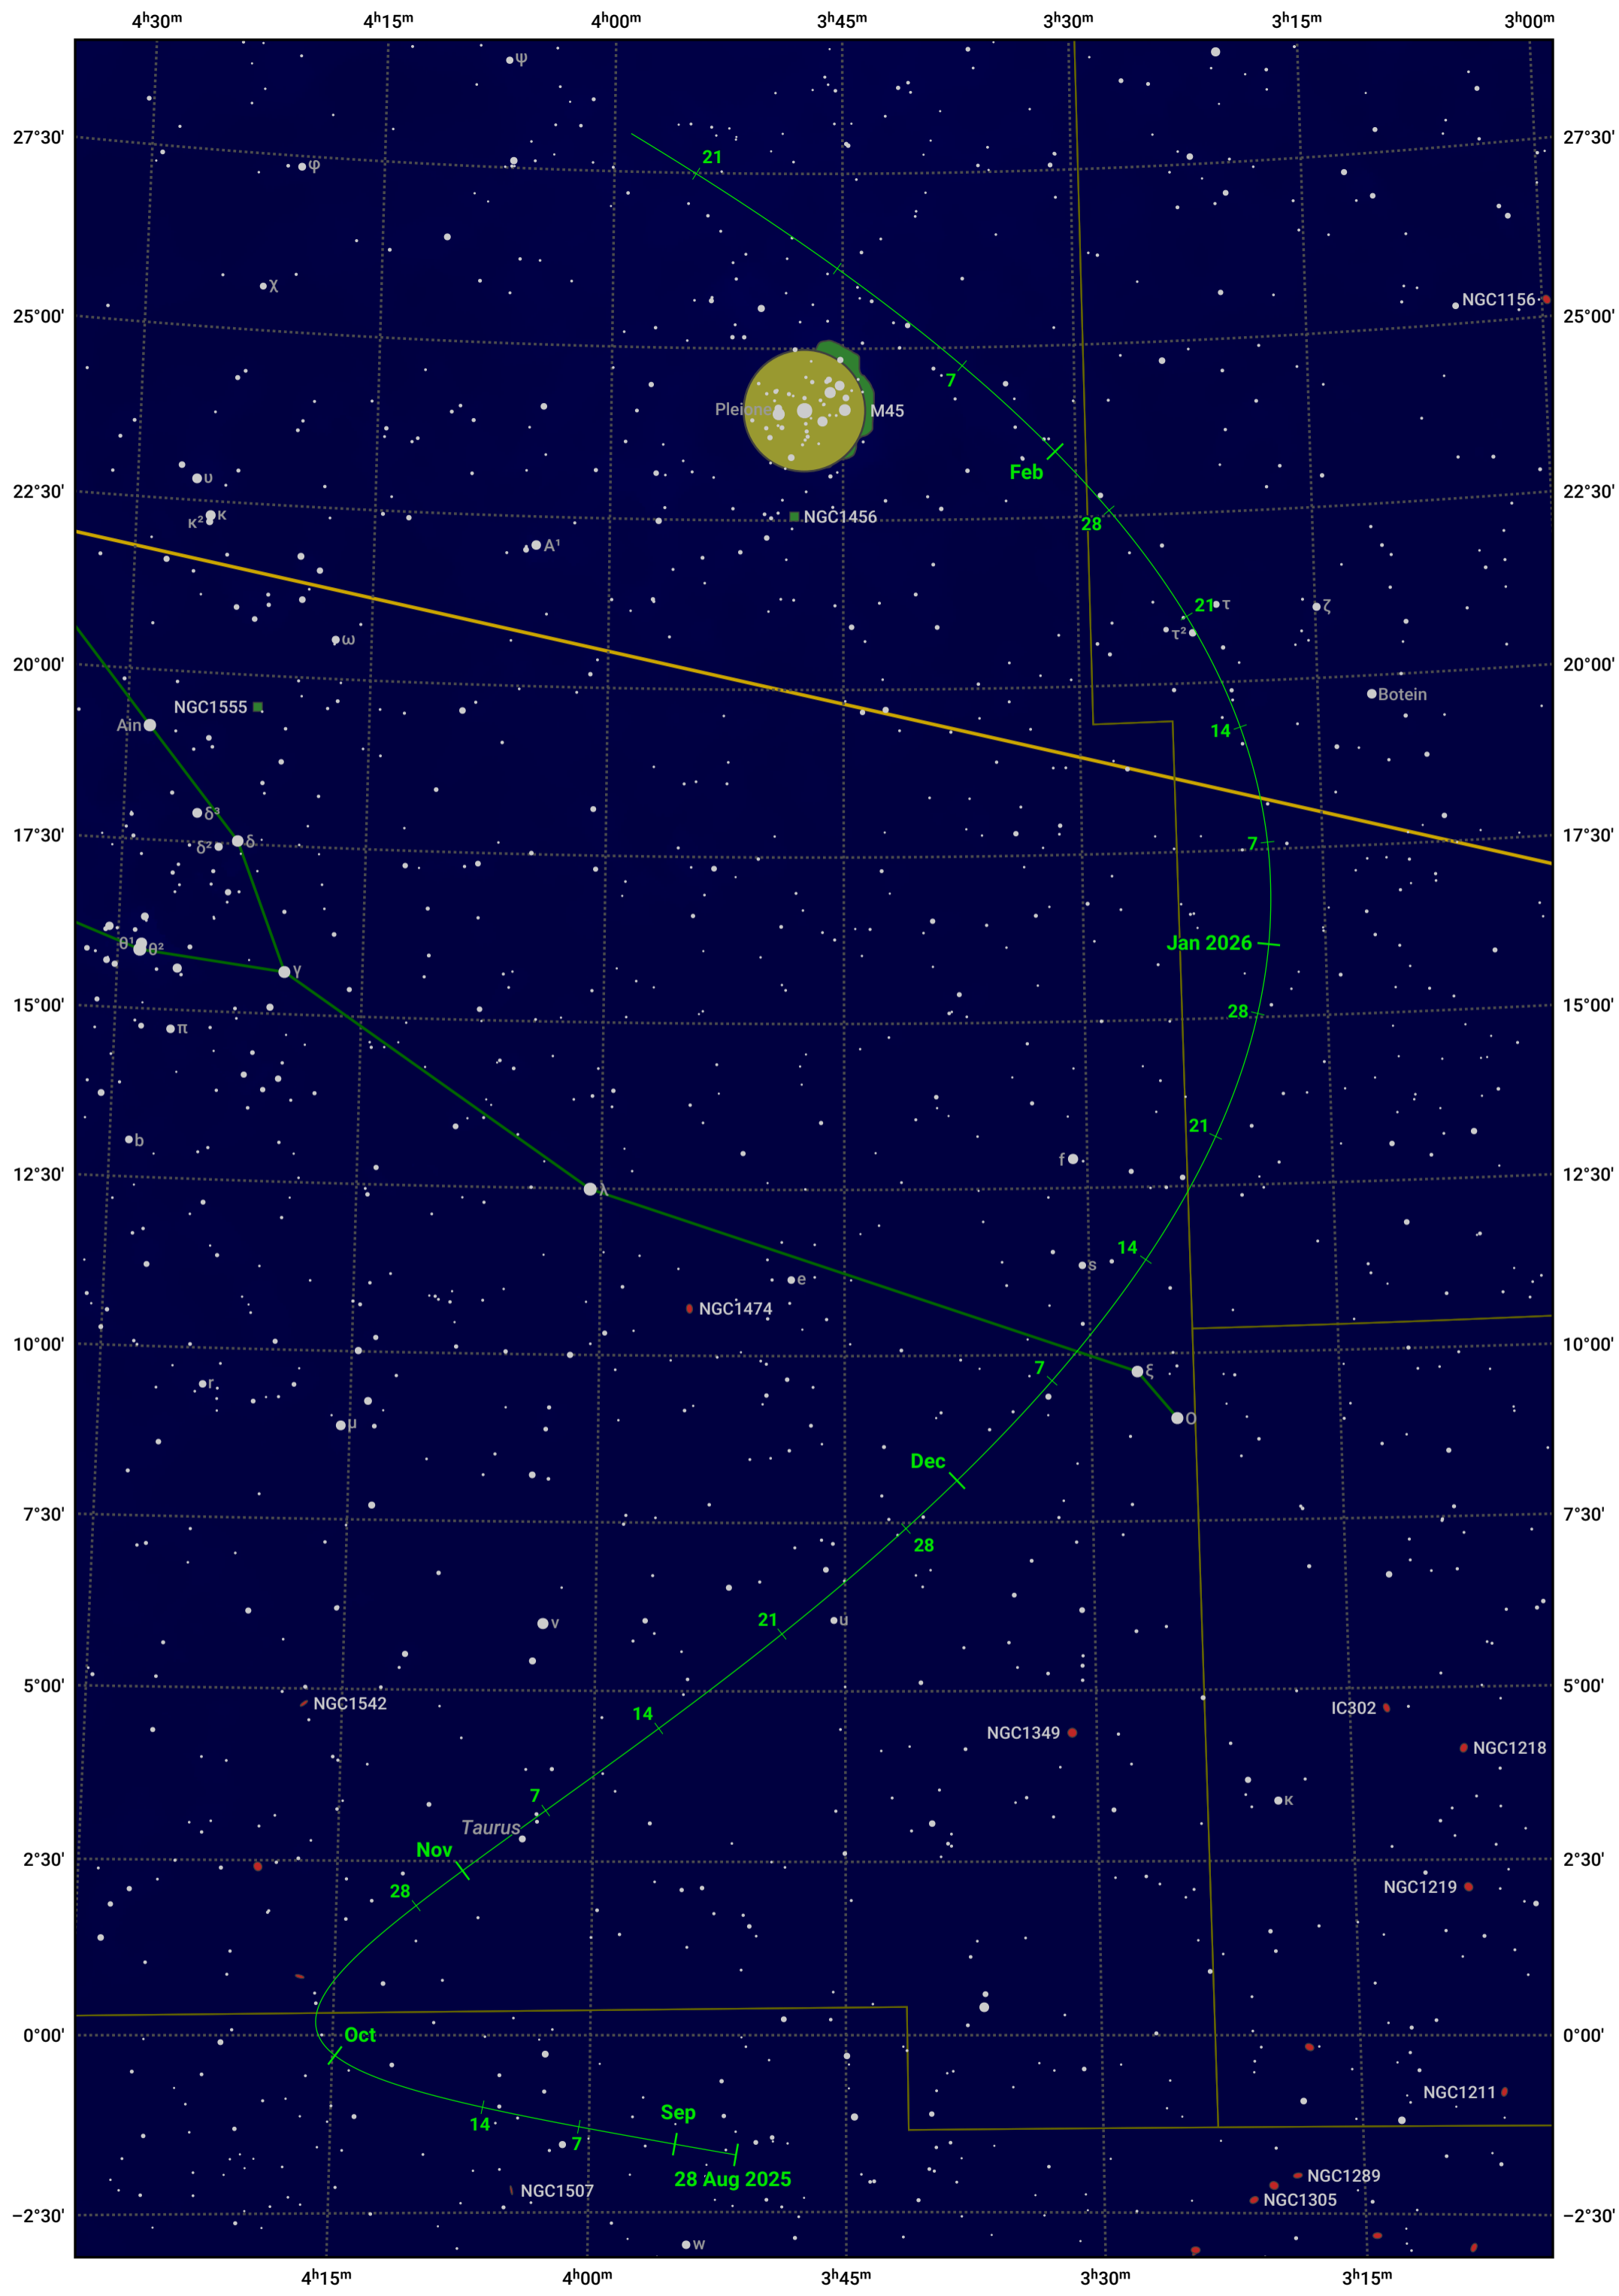

The path of 240P/NEAT starting on 28 Aug 2025

© Dominic Ford 2011–2024. Date markers placed at midnight UTC. Downloaded from <https://in-the-sky.org>

Magnitude scale: 9.0 8.0 7.0 6.0 5.0 4.0 3.0 2.0

— Ecliptic Plane

- Galaxy
- Bright nebula
- Open cluster
- ⊕ Globular cluster

Date	Mag
2025 Sep 1	12.5
2025 Oct 11	11.6
2025 Nov 1	11.2
2026 Jan 1	11.3