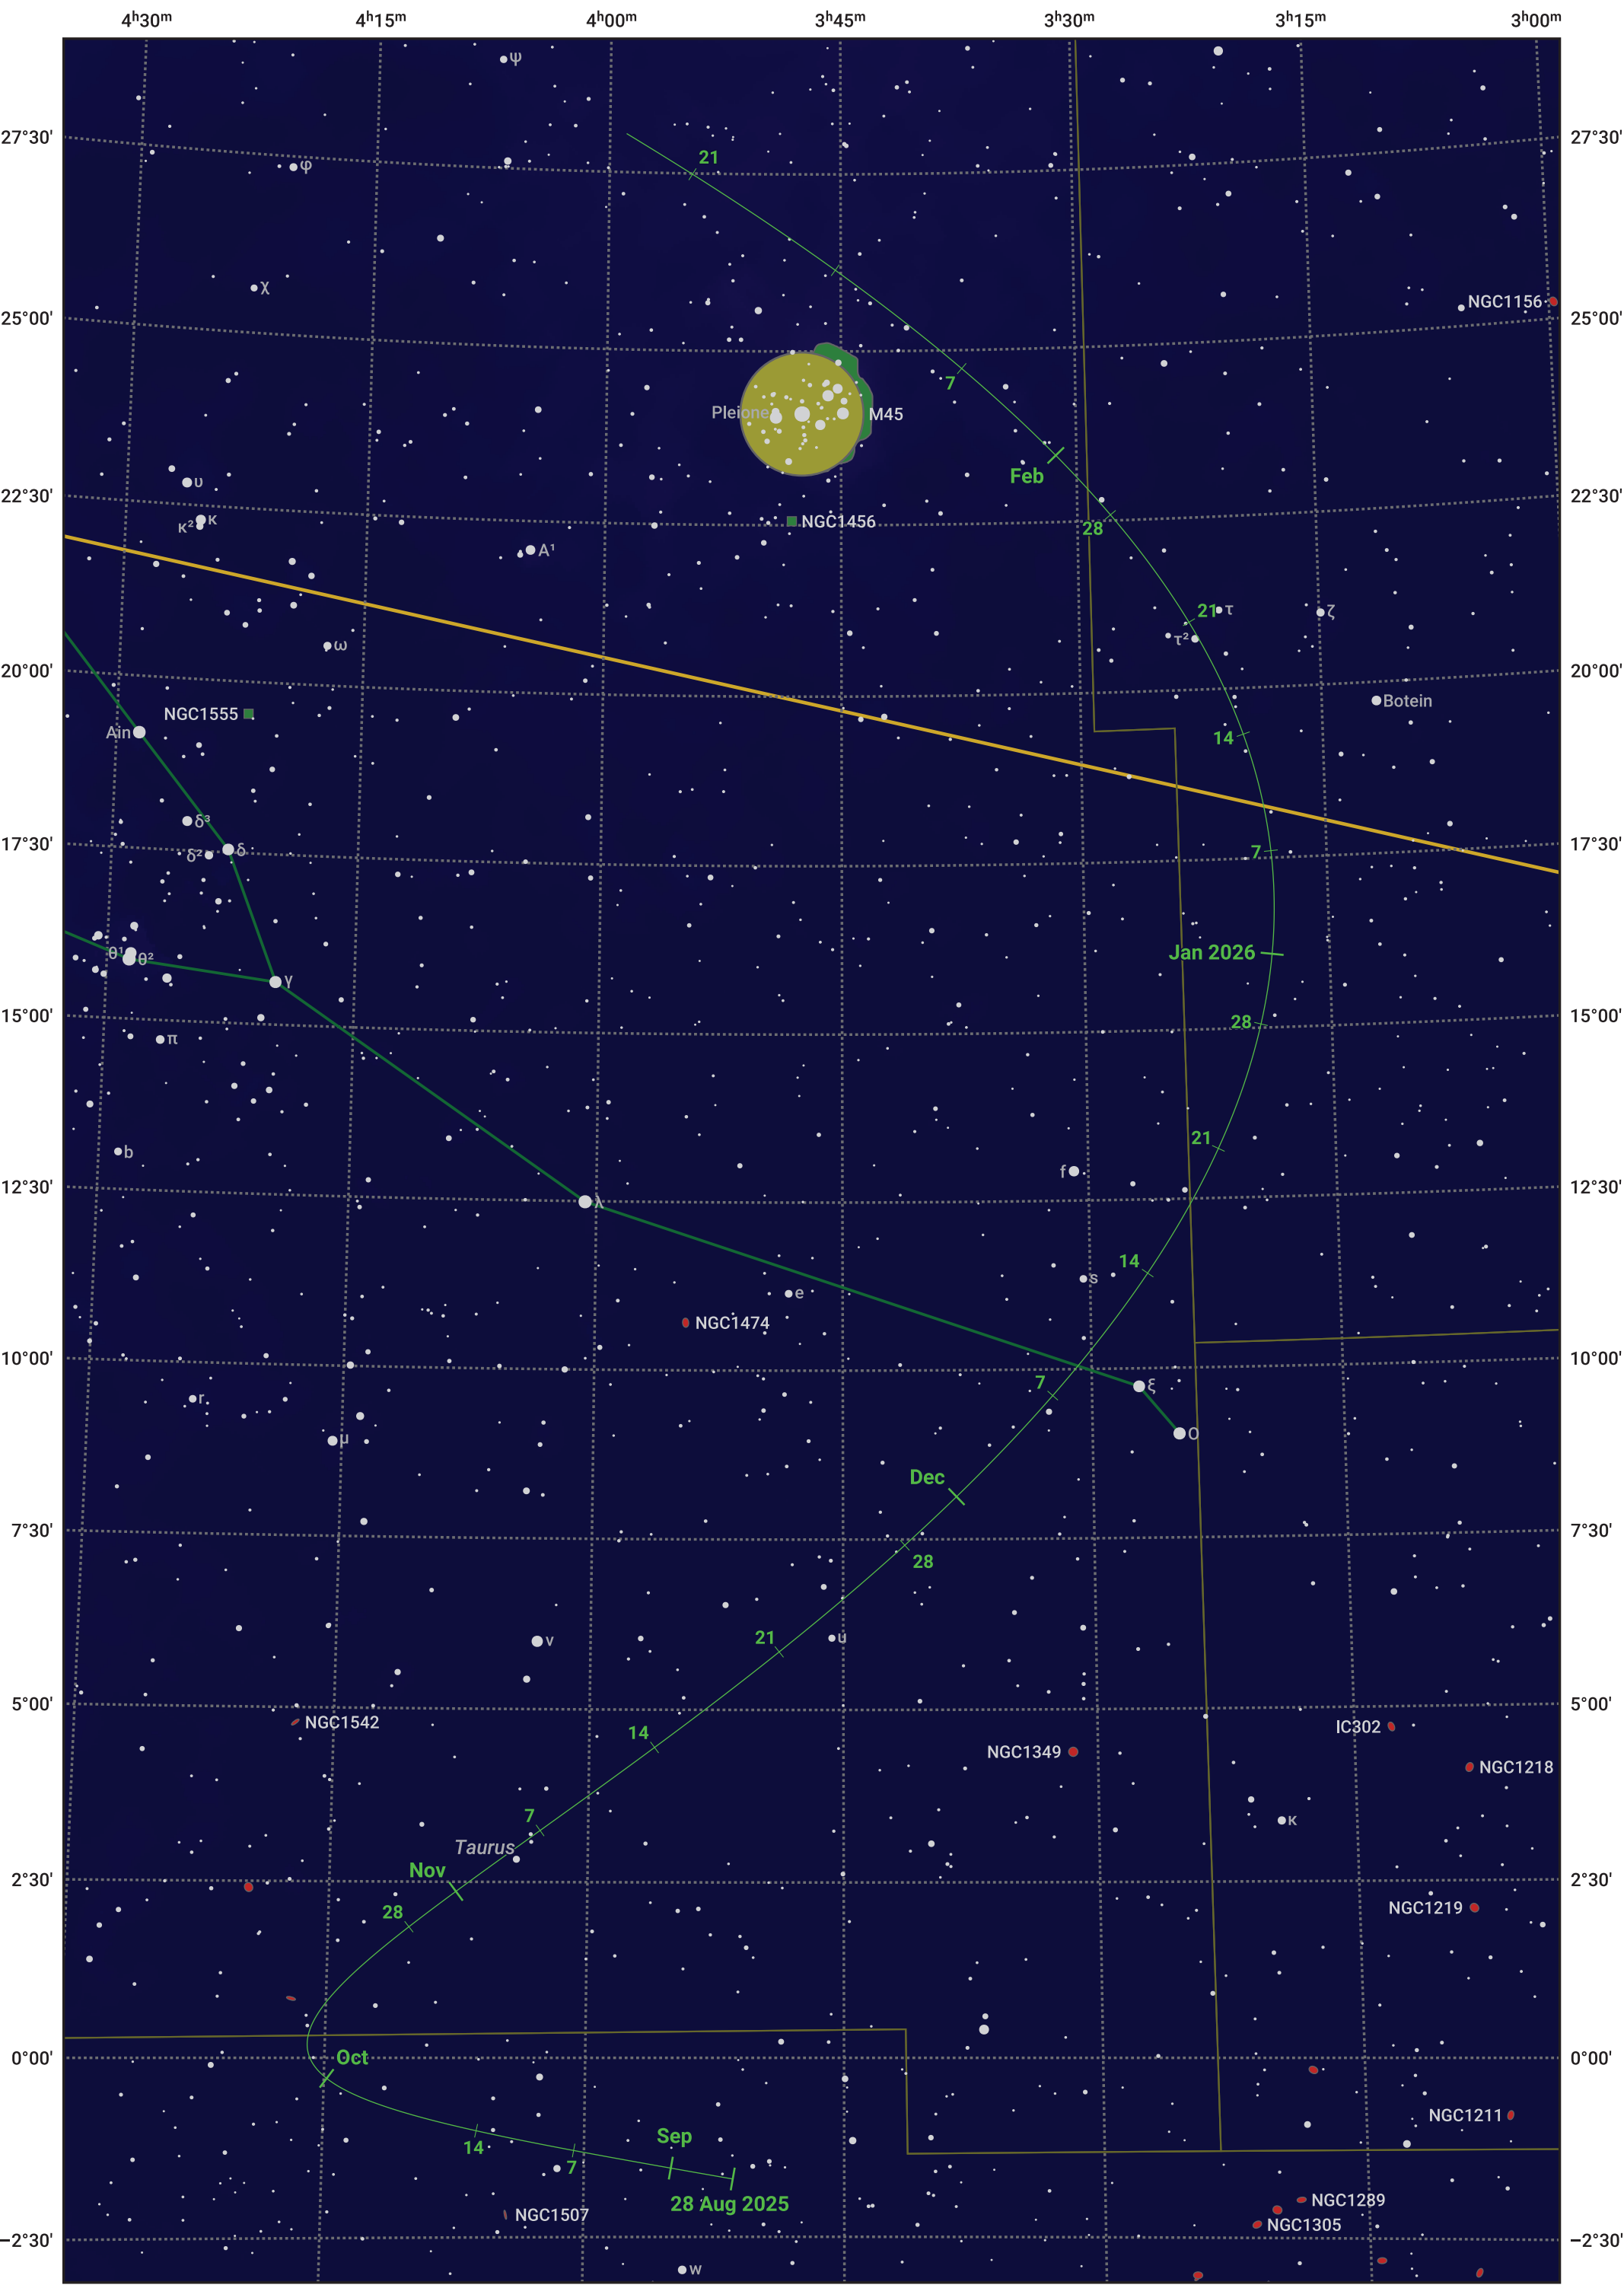

The path of 240P/NEAT starting on 28 Aug 2025

© Dominic Ford 2011–2024. Date markers placed at midnight UTC. Downloaded from <https://in-the-sky.org>

Magnitude scale: 9.0 8.0 7.0 6.0 5.0 4.0 3.0 2.0

— Ecliptic Plane

- Galaxy
- Bright nebula
- Open cluster
- Globular cluster

Date	Mag
2025 Sep 1	12.5
2025 Oct 11	11.6
2025 Nov 1	11.2
2026 Jan 1	11.3