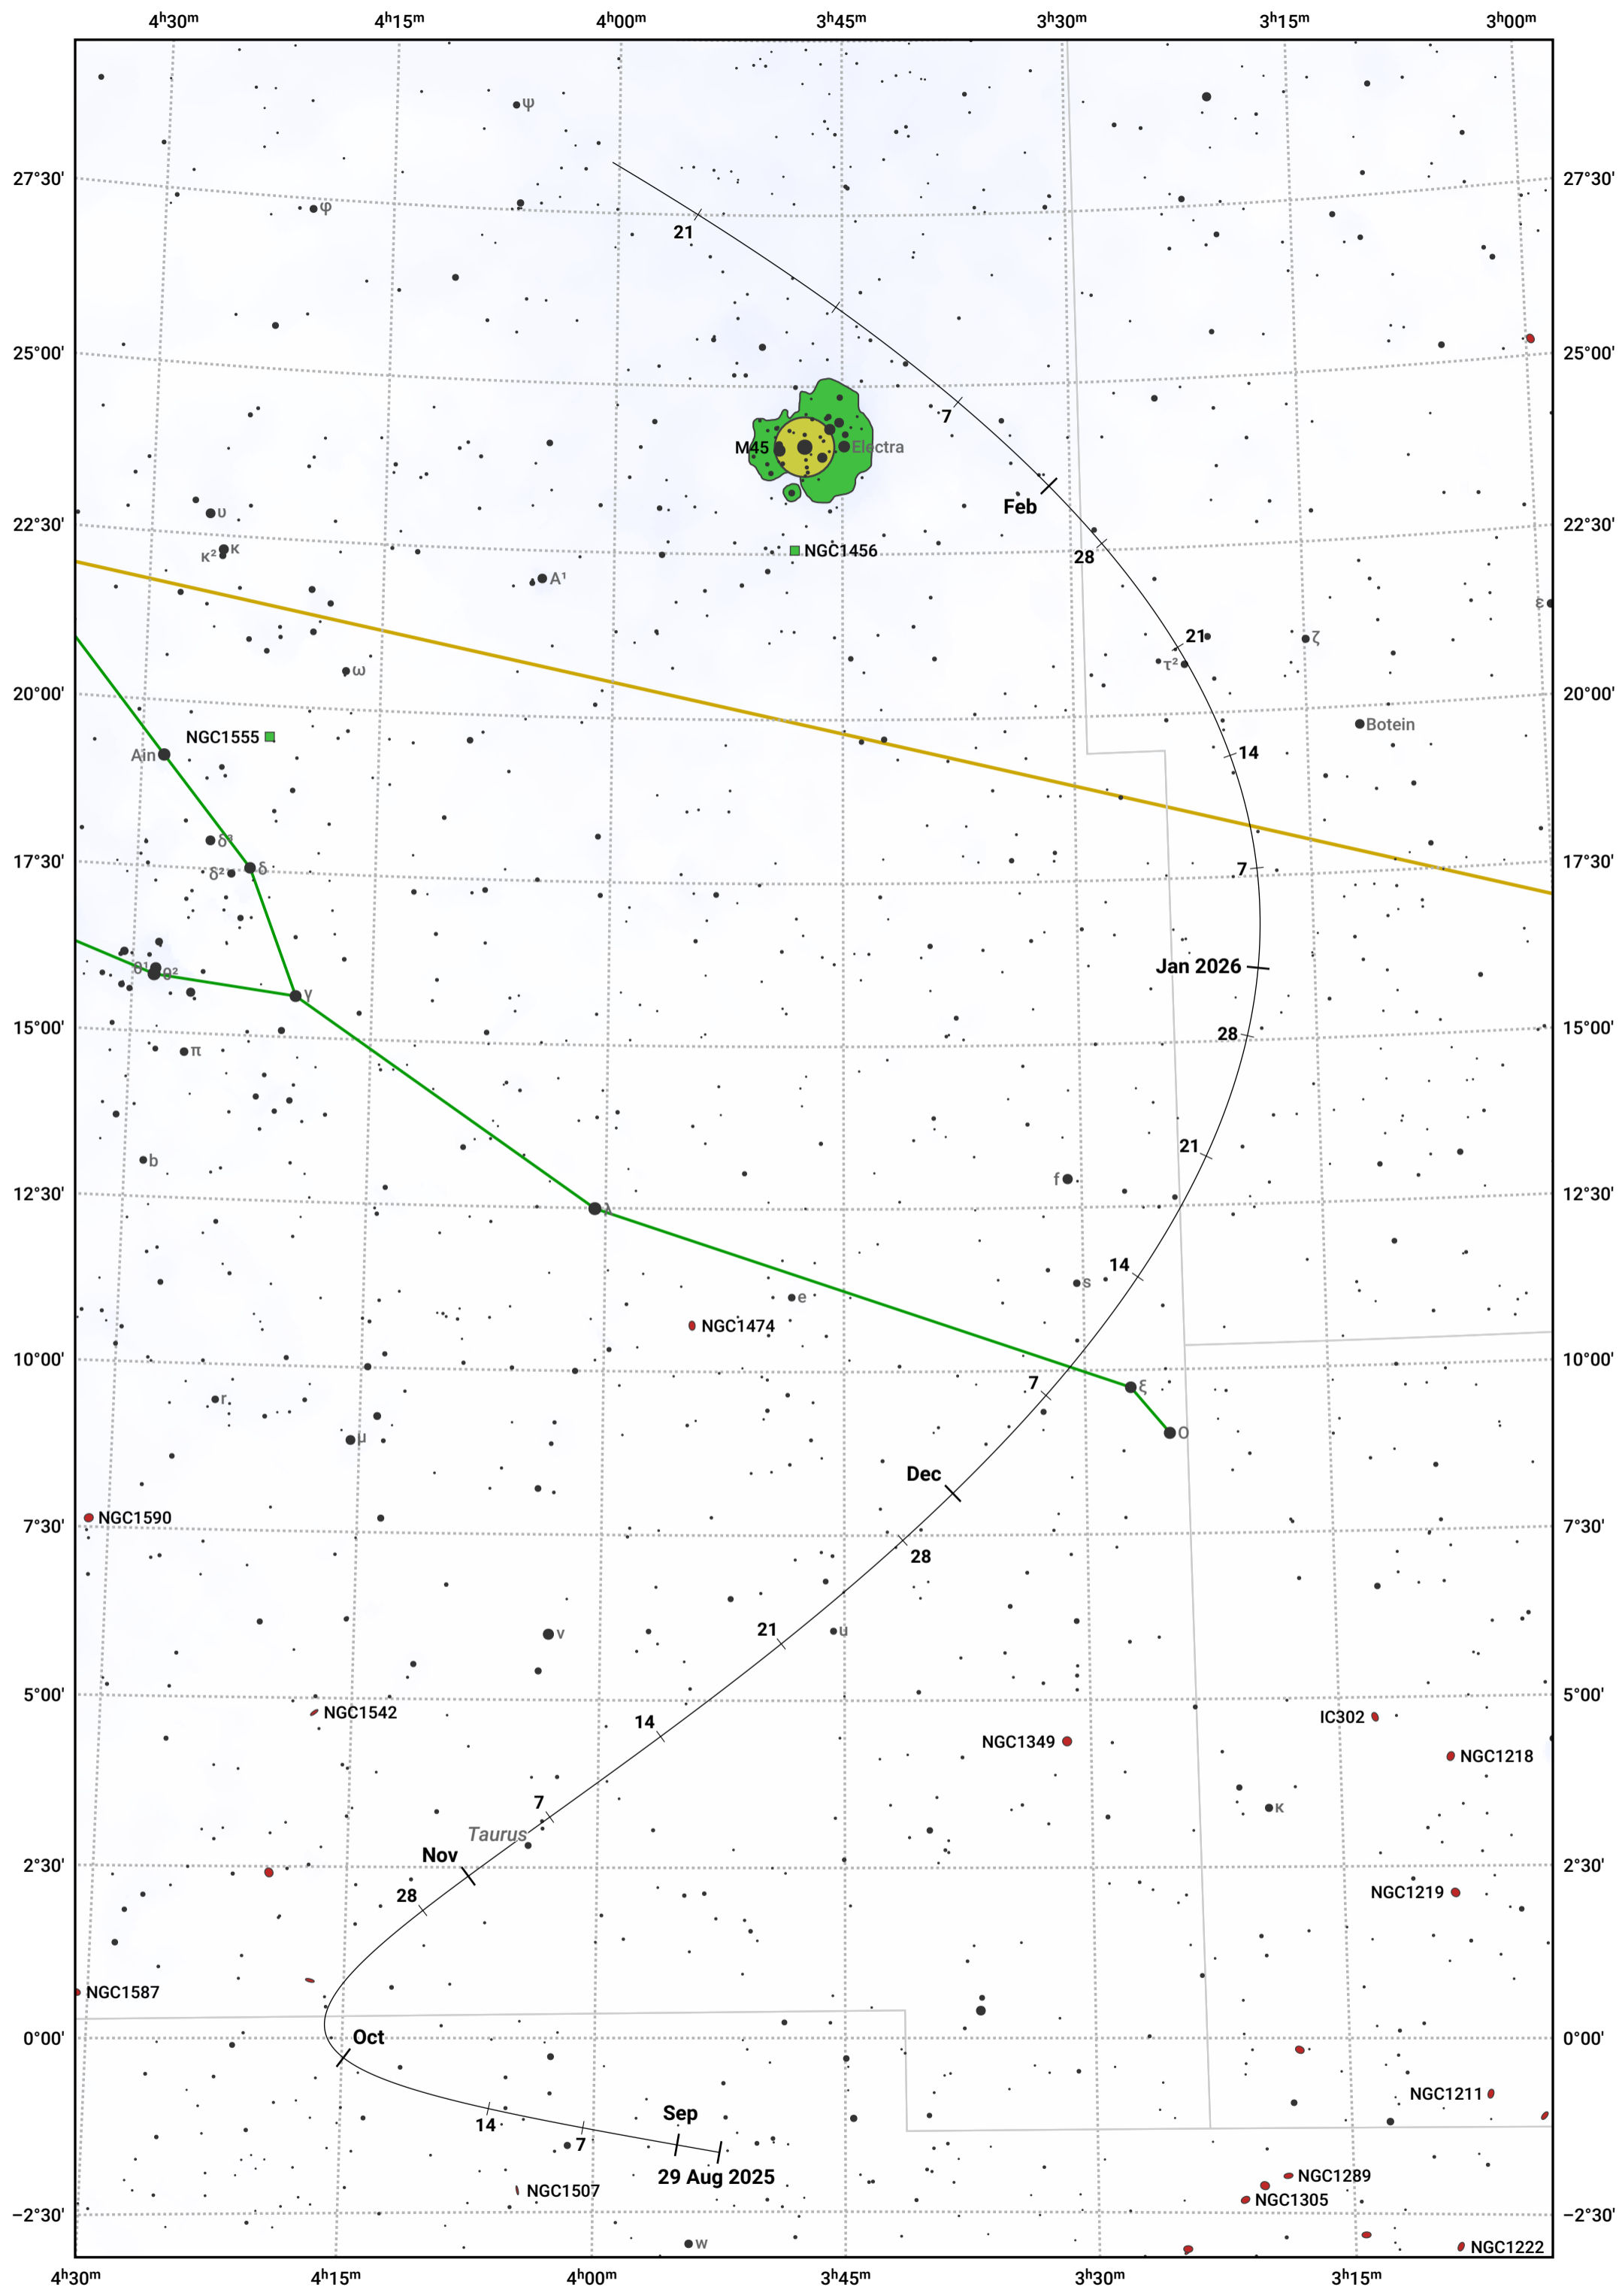

# The path of 240P/NEAT starting on 29 Aug 2025

© Dominic Ford 2011–2024. Date markers placed at midnight UTC. Downloaded from <https://in-the-sky.org>

Magnitude scale: 9.0 8.0 7.0 6.0 5.0 4.0 3.0 2.0

— Ecliptic Plane

Galaxy Bright nebula Open cluster Globular cluster

Date	Mag
2025 Sep 1	12.5
2025 Oct 12	11.6
2025 Nov 1	11.2
2026 Jan 1	11.3