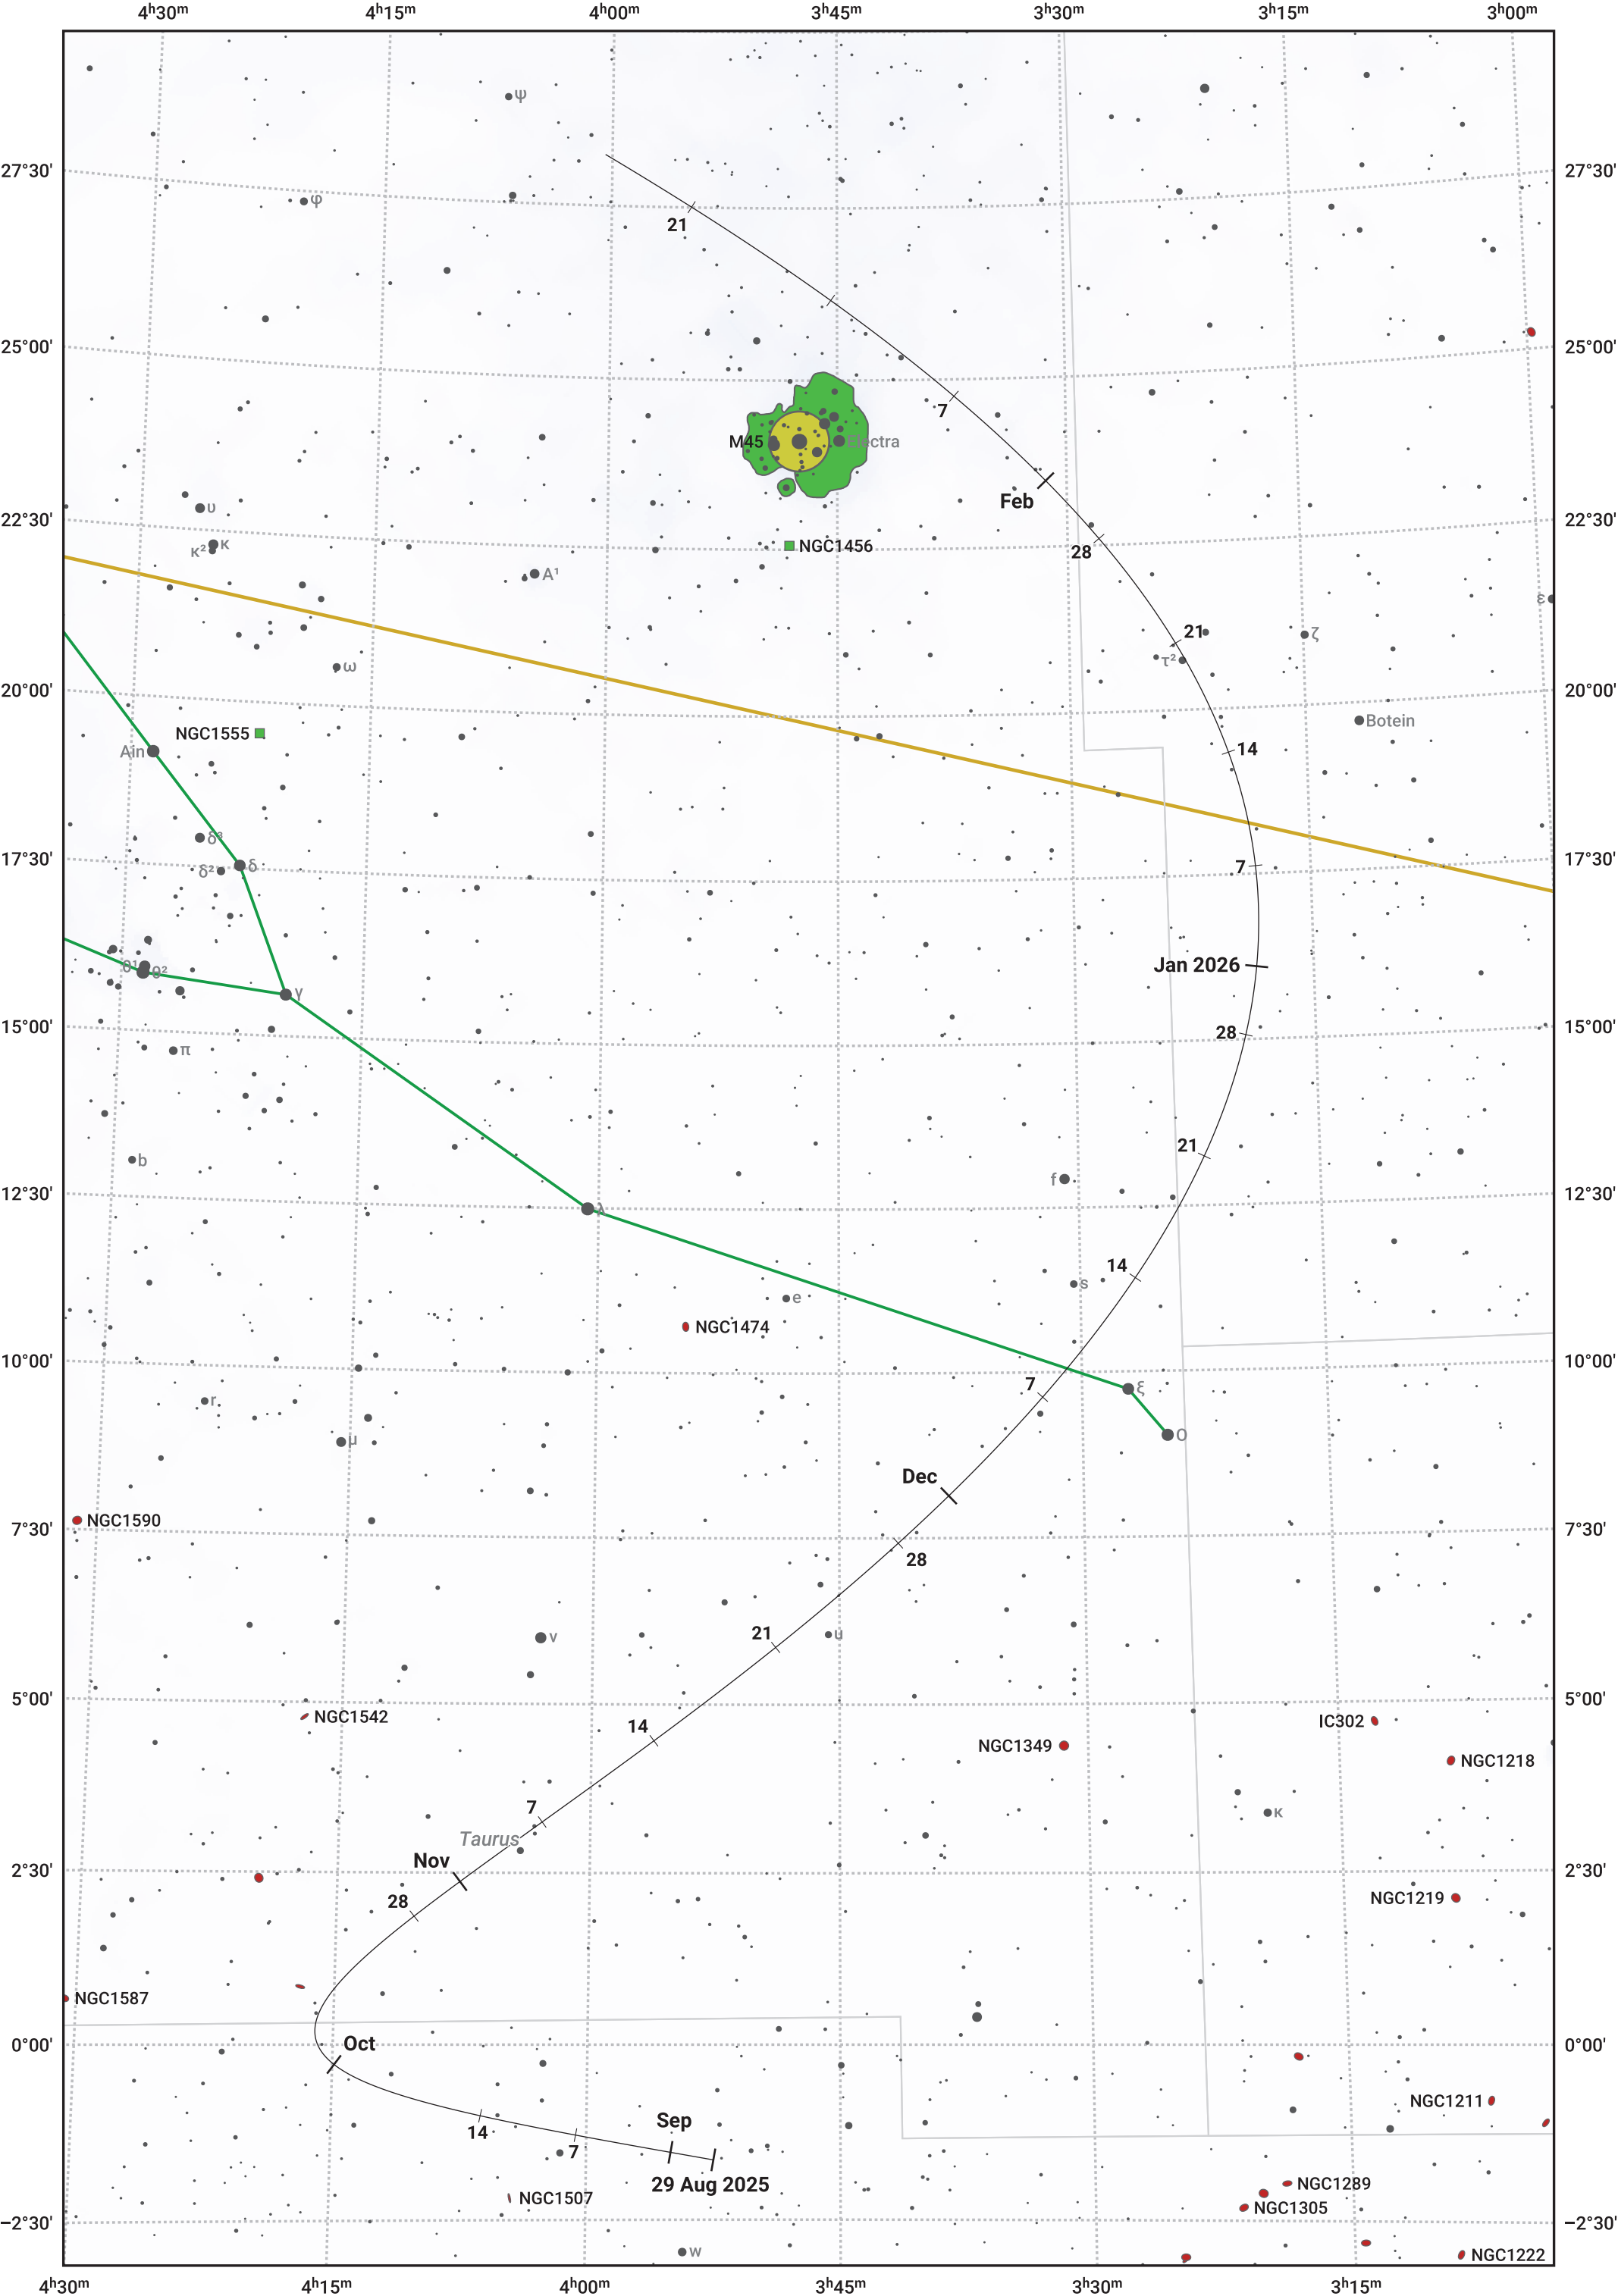

The path of 240P/NEAT starting on 29 Aug 2025

© Dominic Ford 2011–2024. Date markers placed at midnight UTC. Downloaded from <https://in-the-sky.org>

Magnitude scale: 9.0 8.0 7.0 6.0 5.0 4.0 3.0 2.0

— Ecliptic Plane

- Galaxy
- Bright nebula
- Open cluster
- ⊕ Globular cluster

Date	Mag
2025 Sep 1	12.5
2025 Oct 12	11.6
2025 Nov 1	11.2
2026 Jan 1	11.3