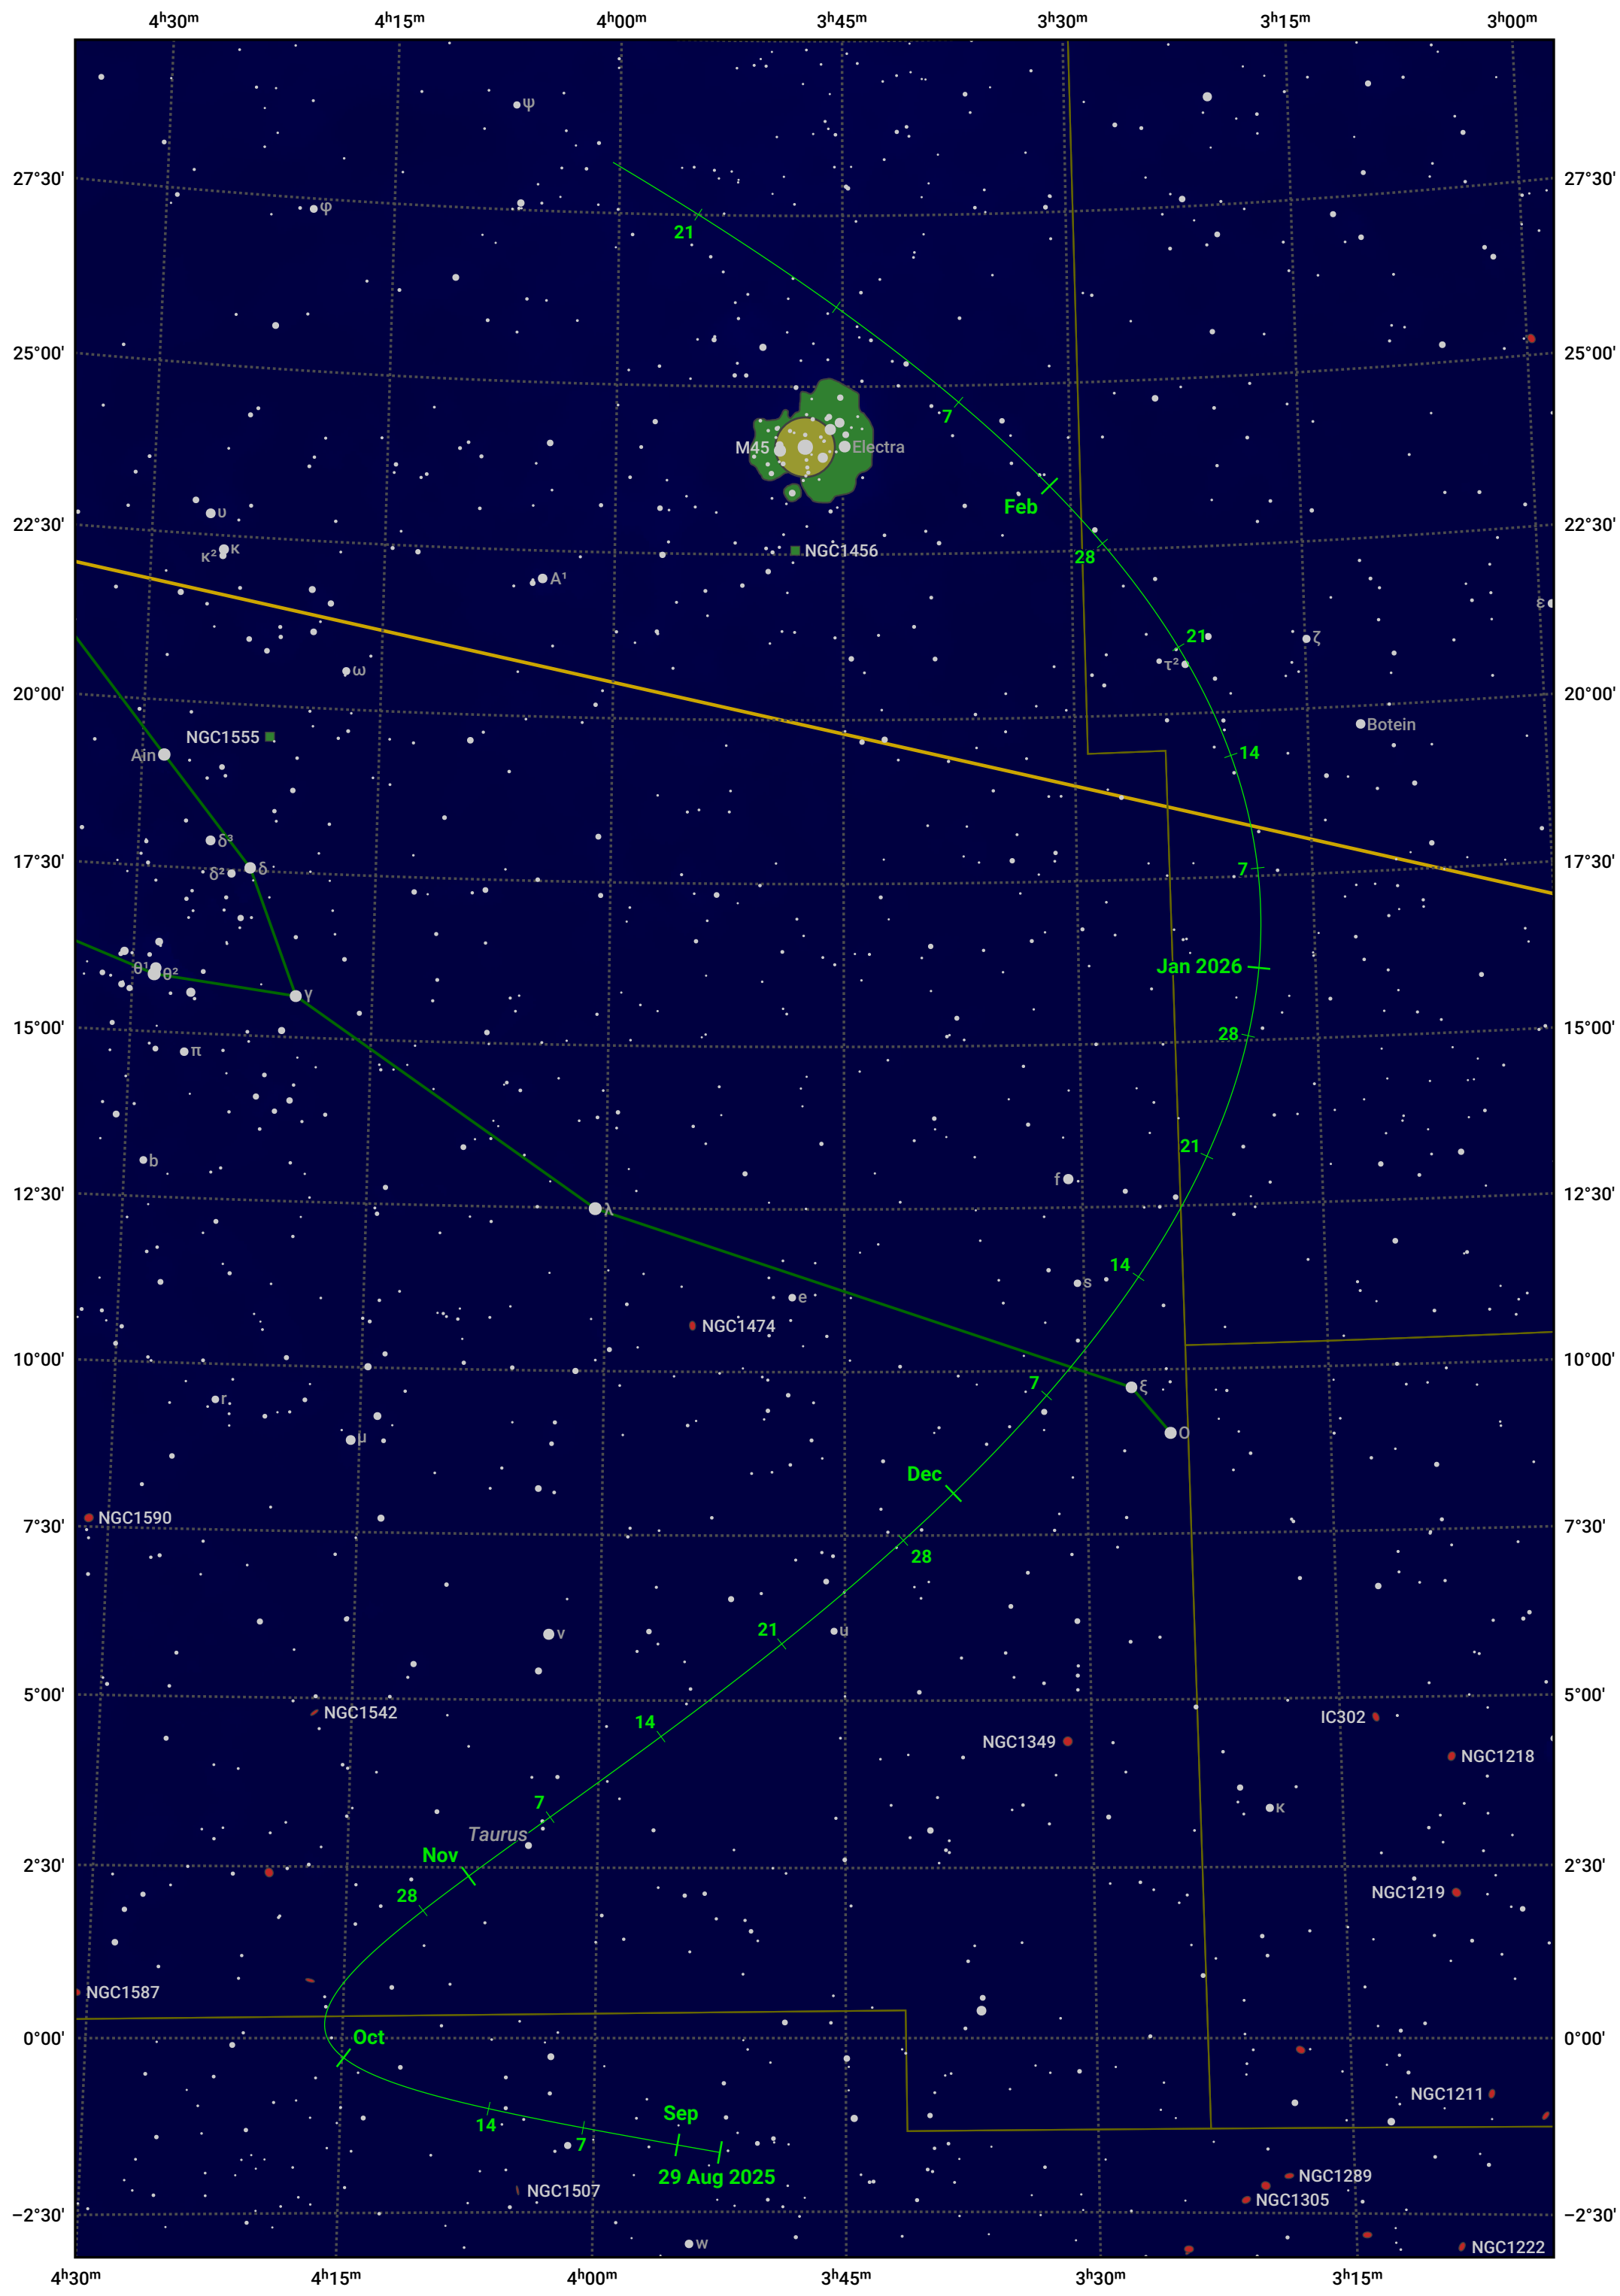

# The path of 240P/NEAT starting on 29 Aug 2025

© Dominic Ford 2011–2024. Date markers placed at midnight UTC. Downloaded from <https://in-the-sky.org>

Magnitude scale: 9.0 8.0 7.0 6.0 5.0 4.0 3.0 2.0

— Ecliptic Plane

- Galaxy
- Bright nebula
- Open cluster
- ⊕ Globular cluster

| Date        | Mag  |
|-------------|------|
| 2025 Sep 1  | 12.5 |
| 2025 Oct 12 | 11.6 |
| 2025 Nov 1  | 11.2 |
| 2026 Jan 1  | 11.3 |