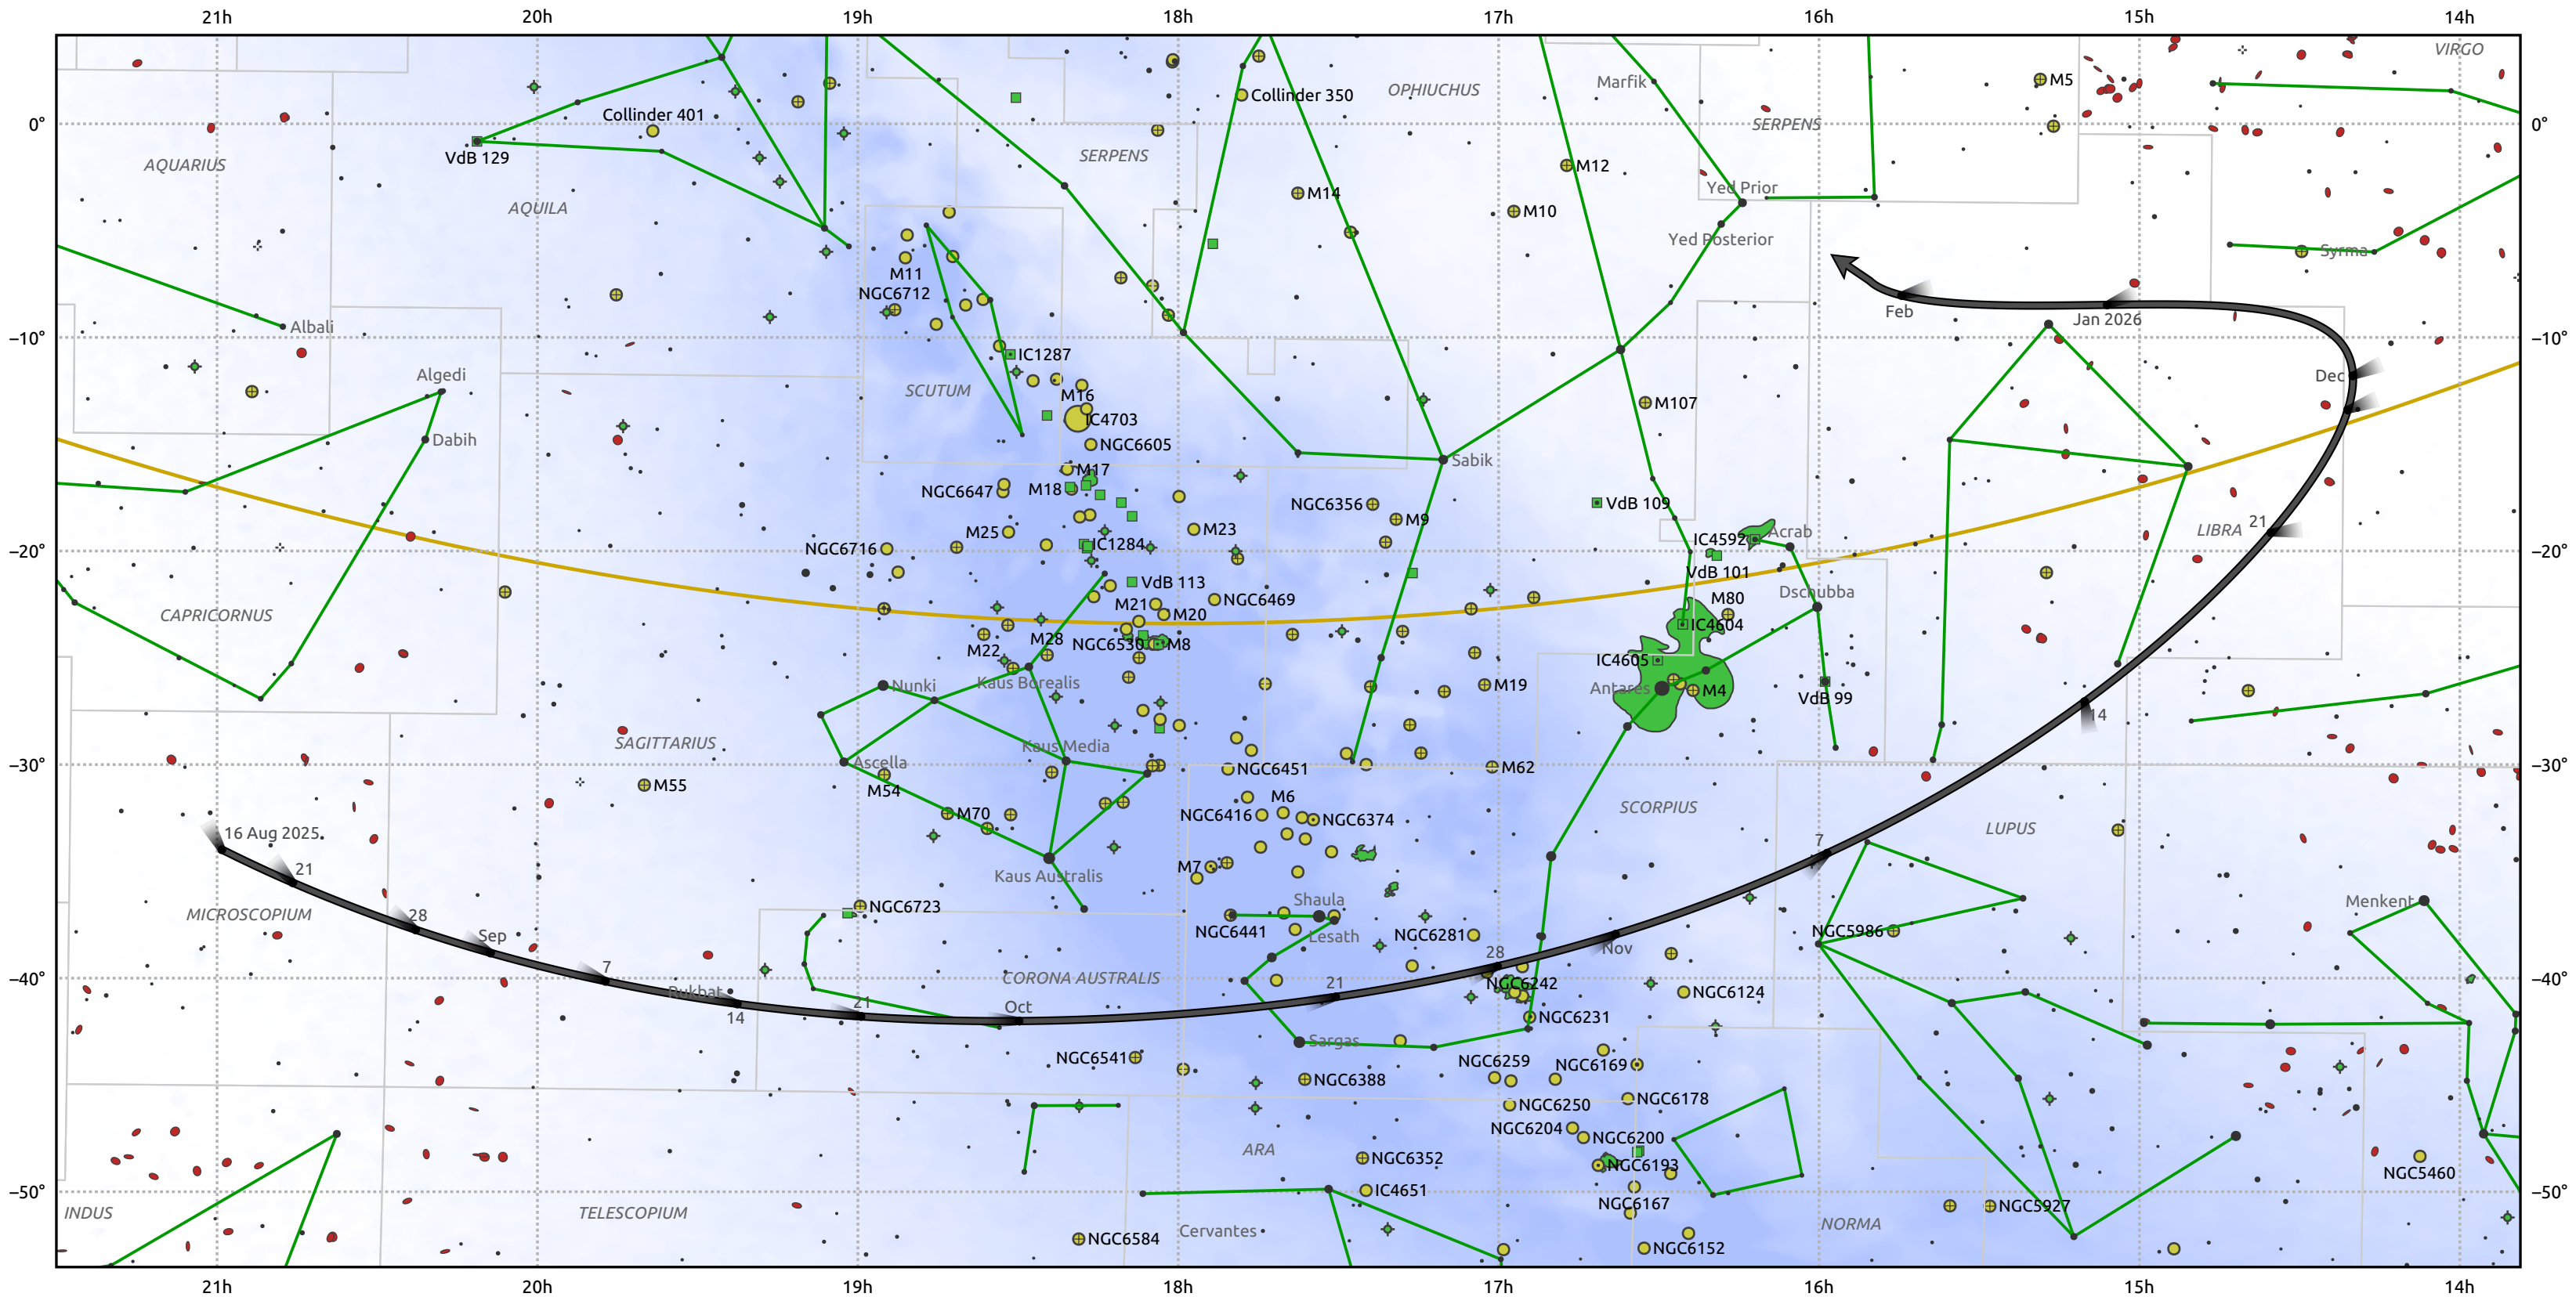

The path of 210P/Christensen starting on 16 Aug 2025

© Dominic Ford 2011–2025. Date markers placed at midnight UTC. Downloaded from <https://in-the-sky.org>

Magnitude scale: ● 6.0 ● 5.0 ● 4.0 ● 3.0 ● 2.0 ● 1.0

— Ecliptic Plane

- Galaxy
- Bright nebula
- Open cluster
- ⊕ Globular cluster
- ◆ Planetary nebula

Date	Mag
2025 Sep 1	13.0
2025 Sep 14	12.6
2025 Oct 11	11.6
2025 Oct 29	10.5
2025 Nov 1	10.3
2025 Dec 12	11.6
2025 Dec 26	12.6
2026 Jan 1	12.9
2026 Jan 16	13.6