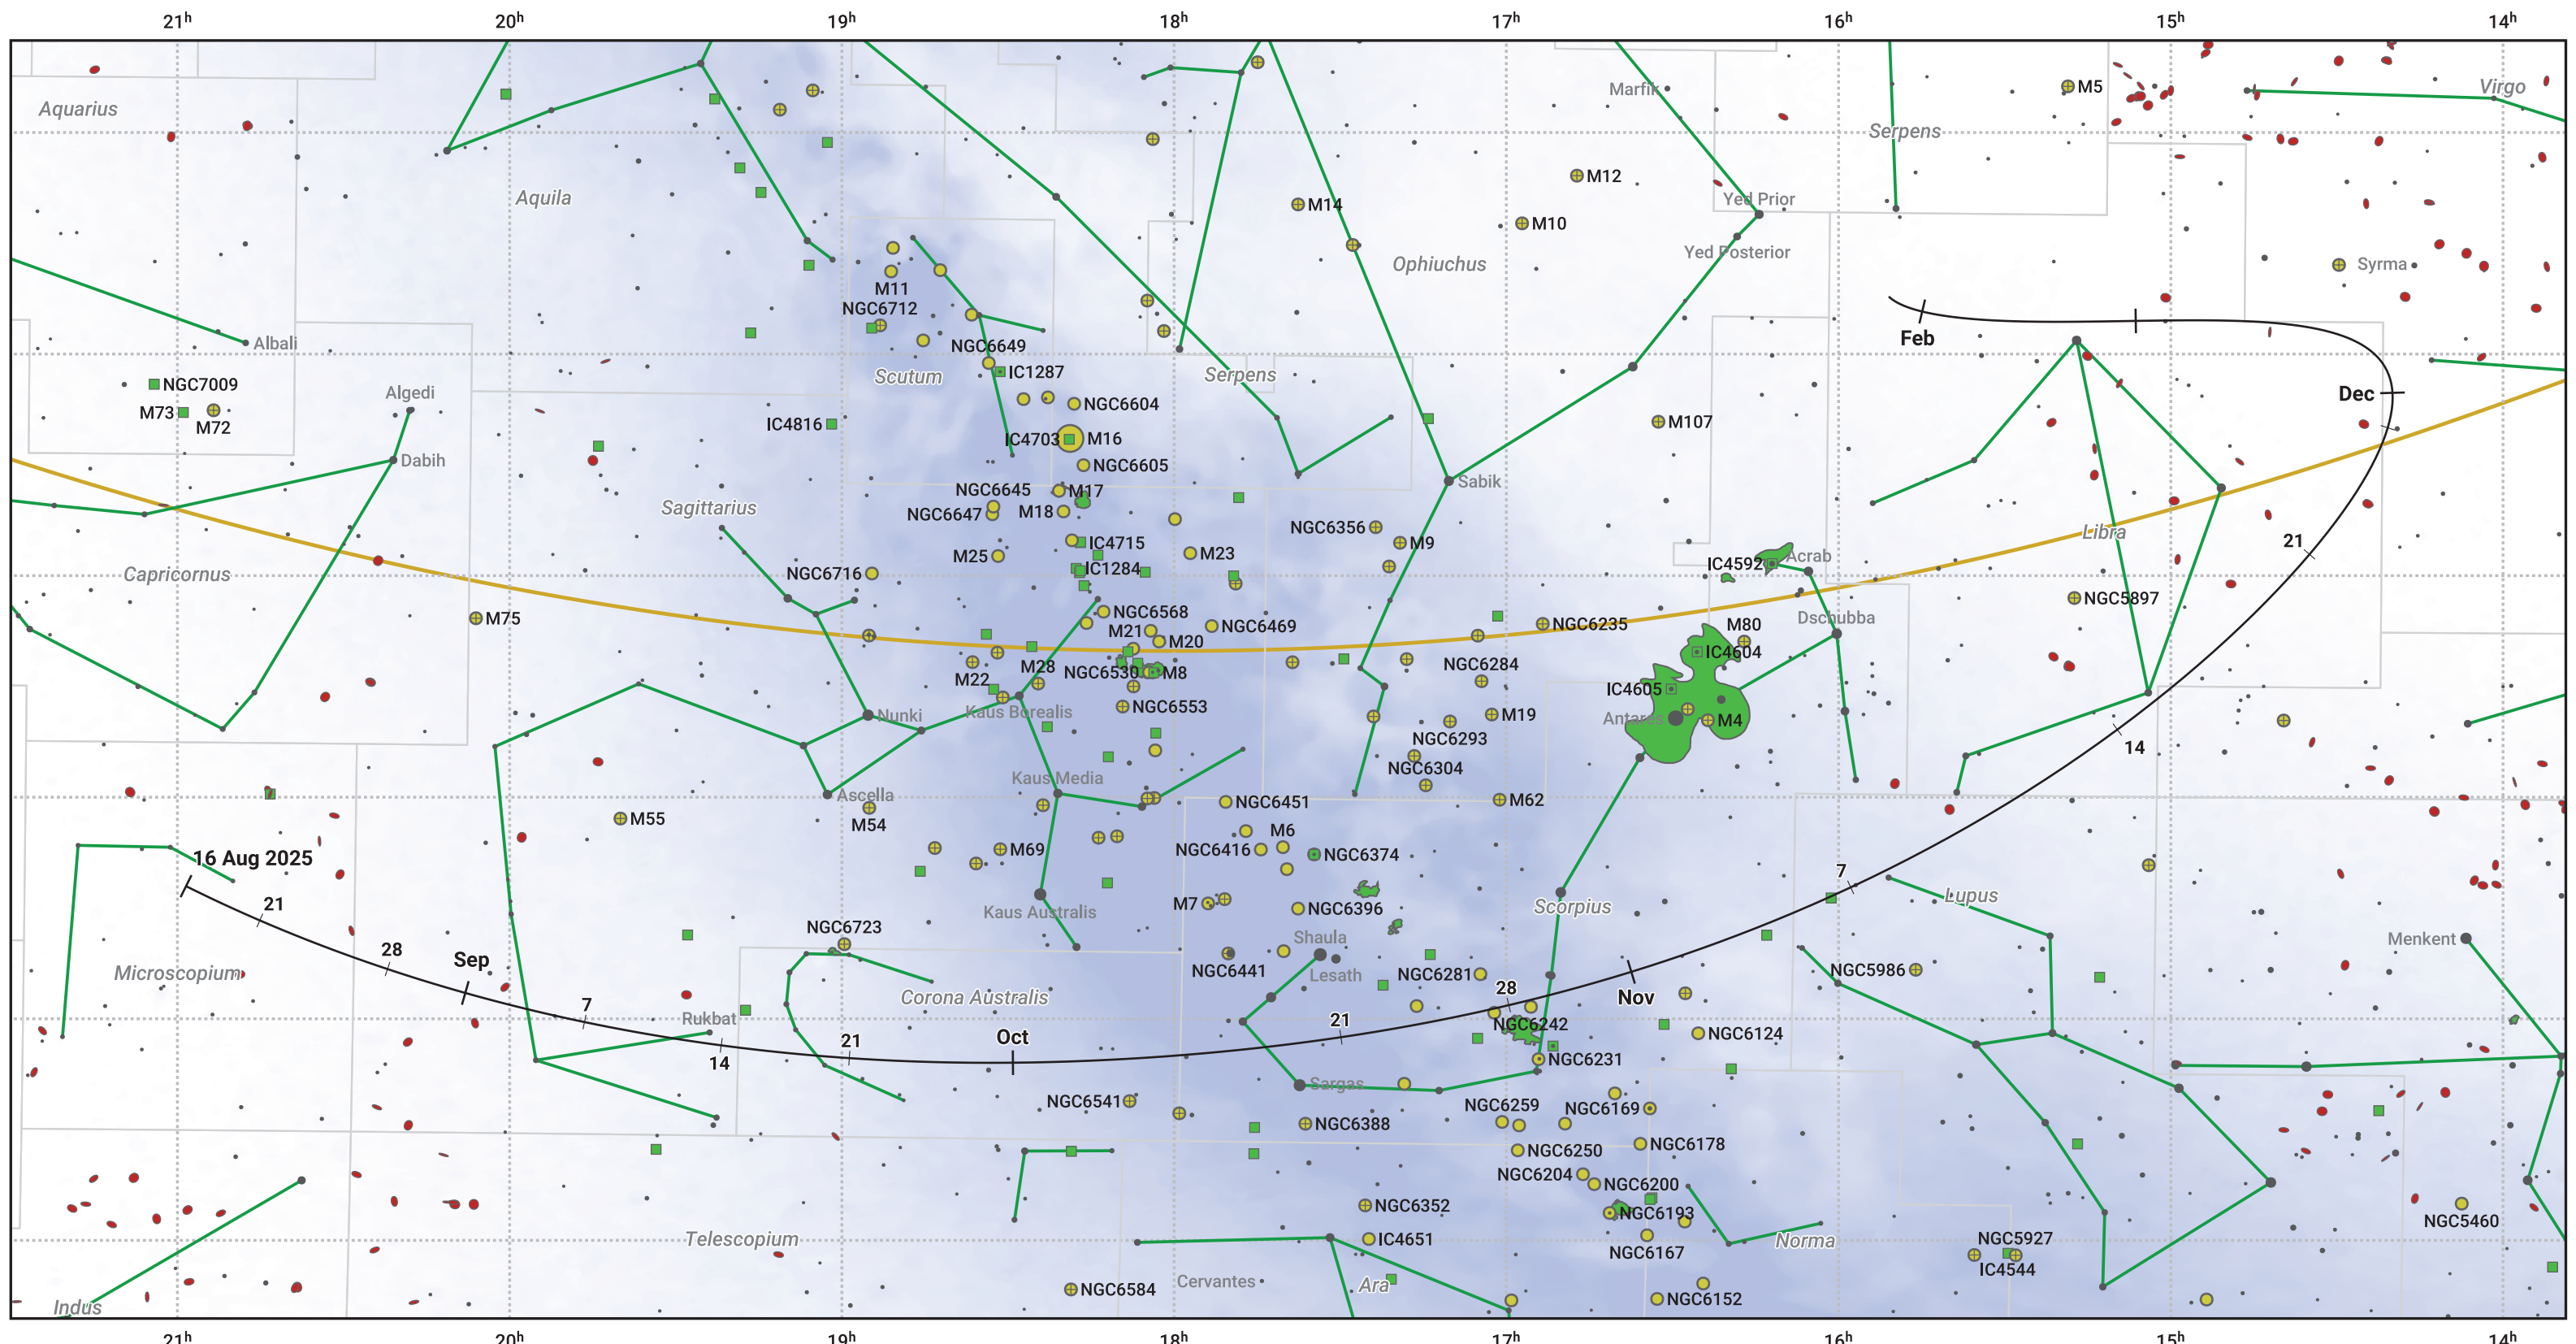

The path of 210P/Christensen starting on 16 Aug 2025

© Dominic Ford 2011–2024. Date markers placed at midnight UTC. Downloaded from <https://in-the-sky.org>

Magnitude scale: ● 6.0 ● 5.0 ● 4.0 ● 3.0 ● 2.0 ● 1.0

— Ecliptic Plane

● Galaxy ■ Bright nebula ● Open cluster ● Globular cluster

Date	Mag
2025 Sep 1	13.0
2025 Sep 14	12.6
2025 Oct 11	11.6
2025 Oct 29	10.5
2025 Nov 1	10.3
2025 Dec 12	11.6
2025 Dec 26	12.6
2026 Jan 1	12.9
2026 Jan 16	13.6