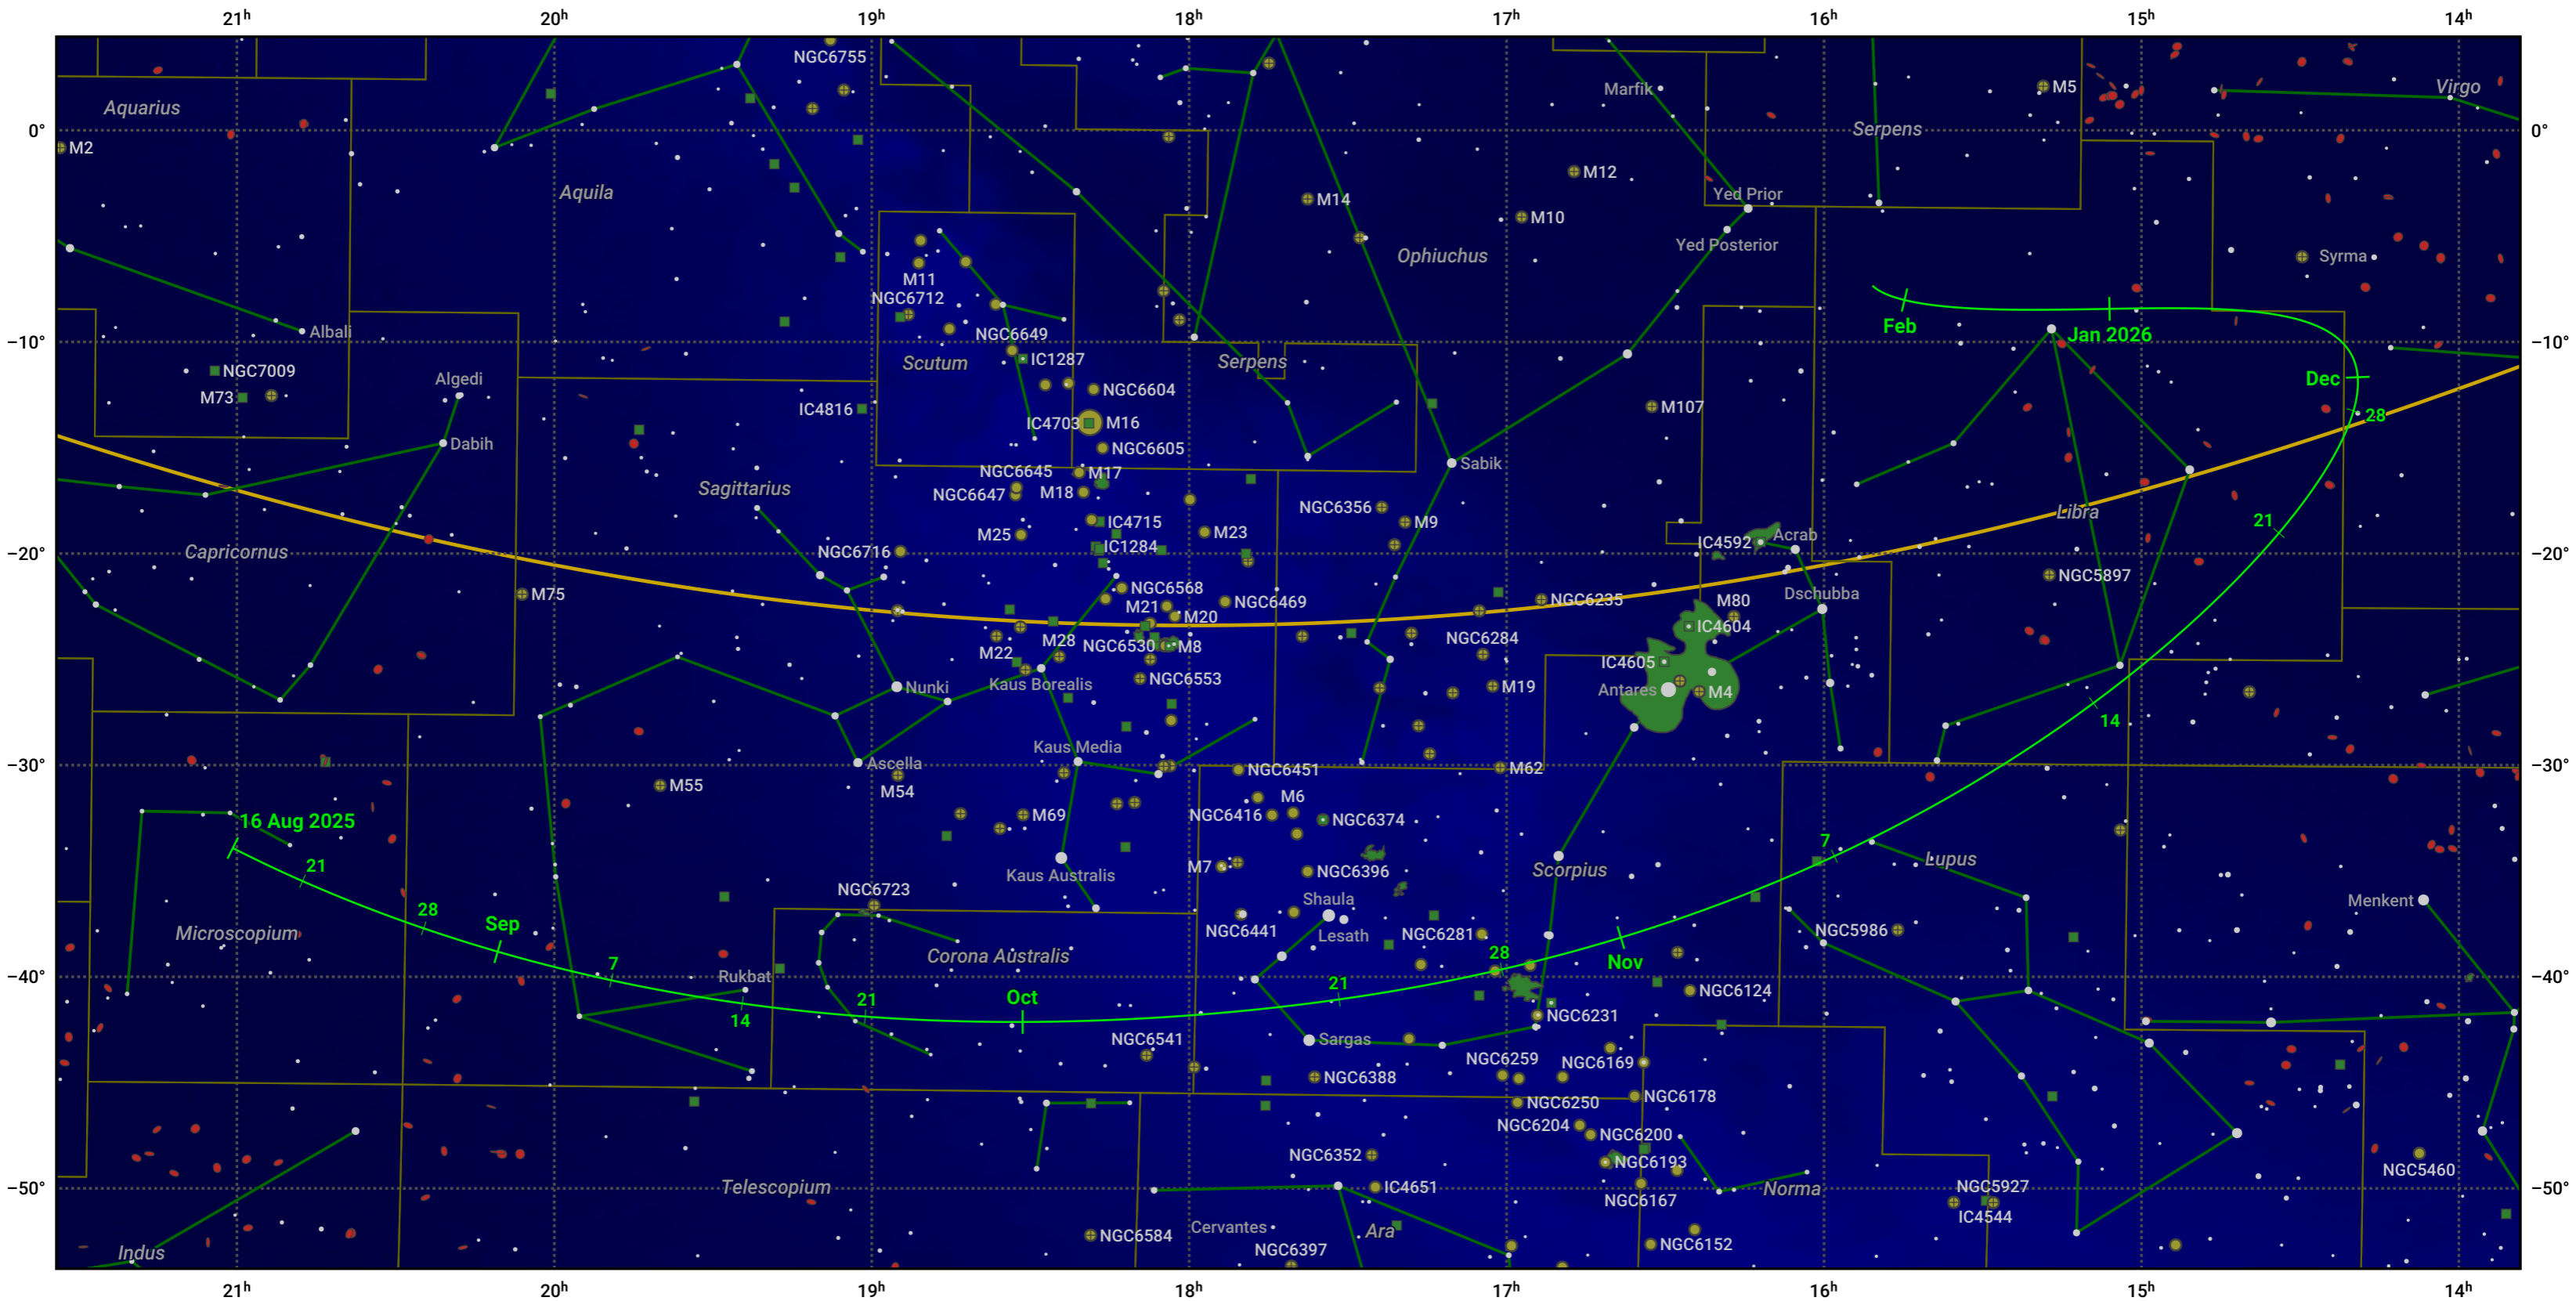

The path of 210P/Christensen starting on 16 Aug 2025

© Dominic Ford 2011–2024. Date markers placed at midnight UTC. Downloaded from <https://in-the-sky.org>

Magnitude scale: • 6.0 • 5.0 • 4.0 • 3.0 • 2.0 • 1.0

— Ecliptic Plane

Galaxy Bright nebula Open cluster Globular cluster

Date	Mag
2025 Sep 1	13.0
2025 Sep 14	12.6
2025 Oct 11	11.5
2025 Oct 29	10.5
2025 Nov 1	10.3
2025 Dec 12	11.6
2025 Dec 26	12.6
2026 Jan 1	12.9
2026 Jan 16	13.6