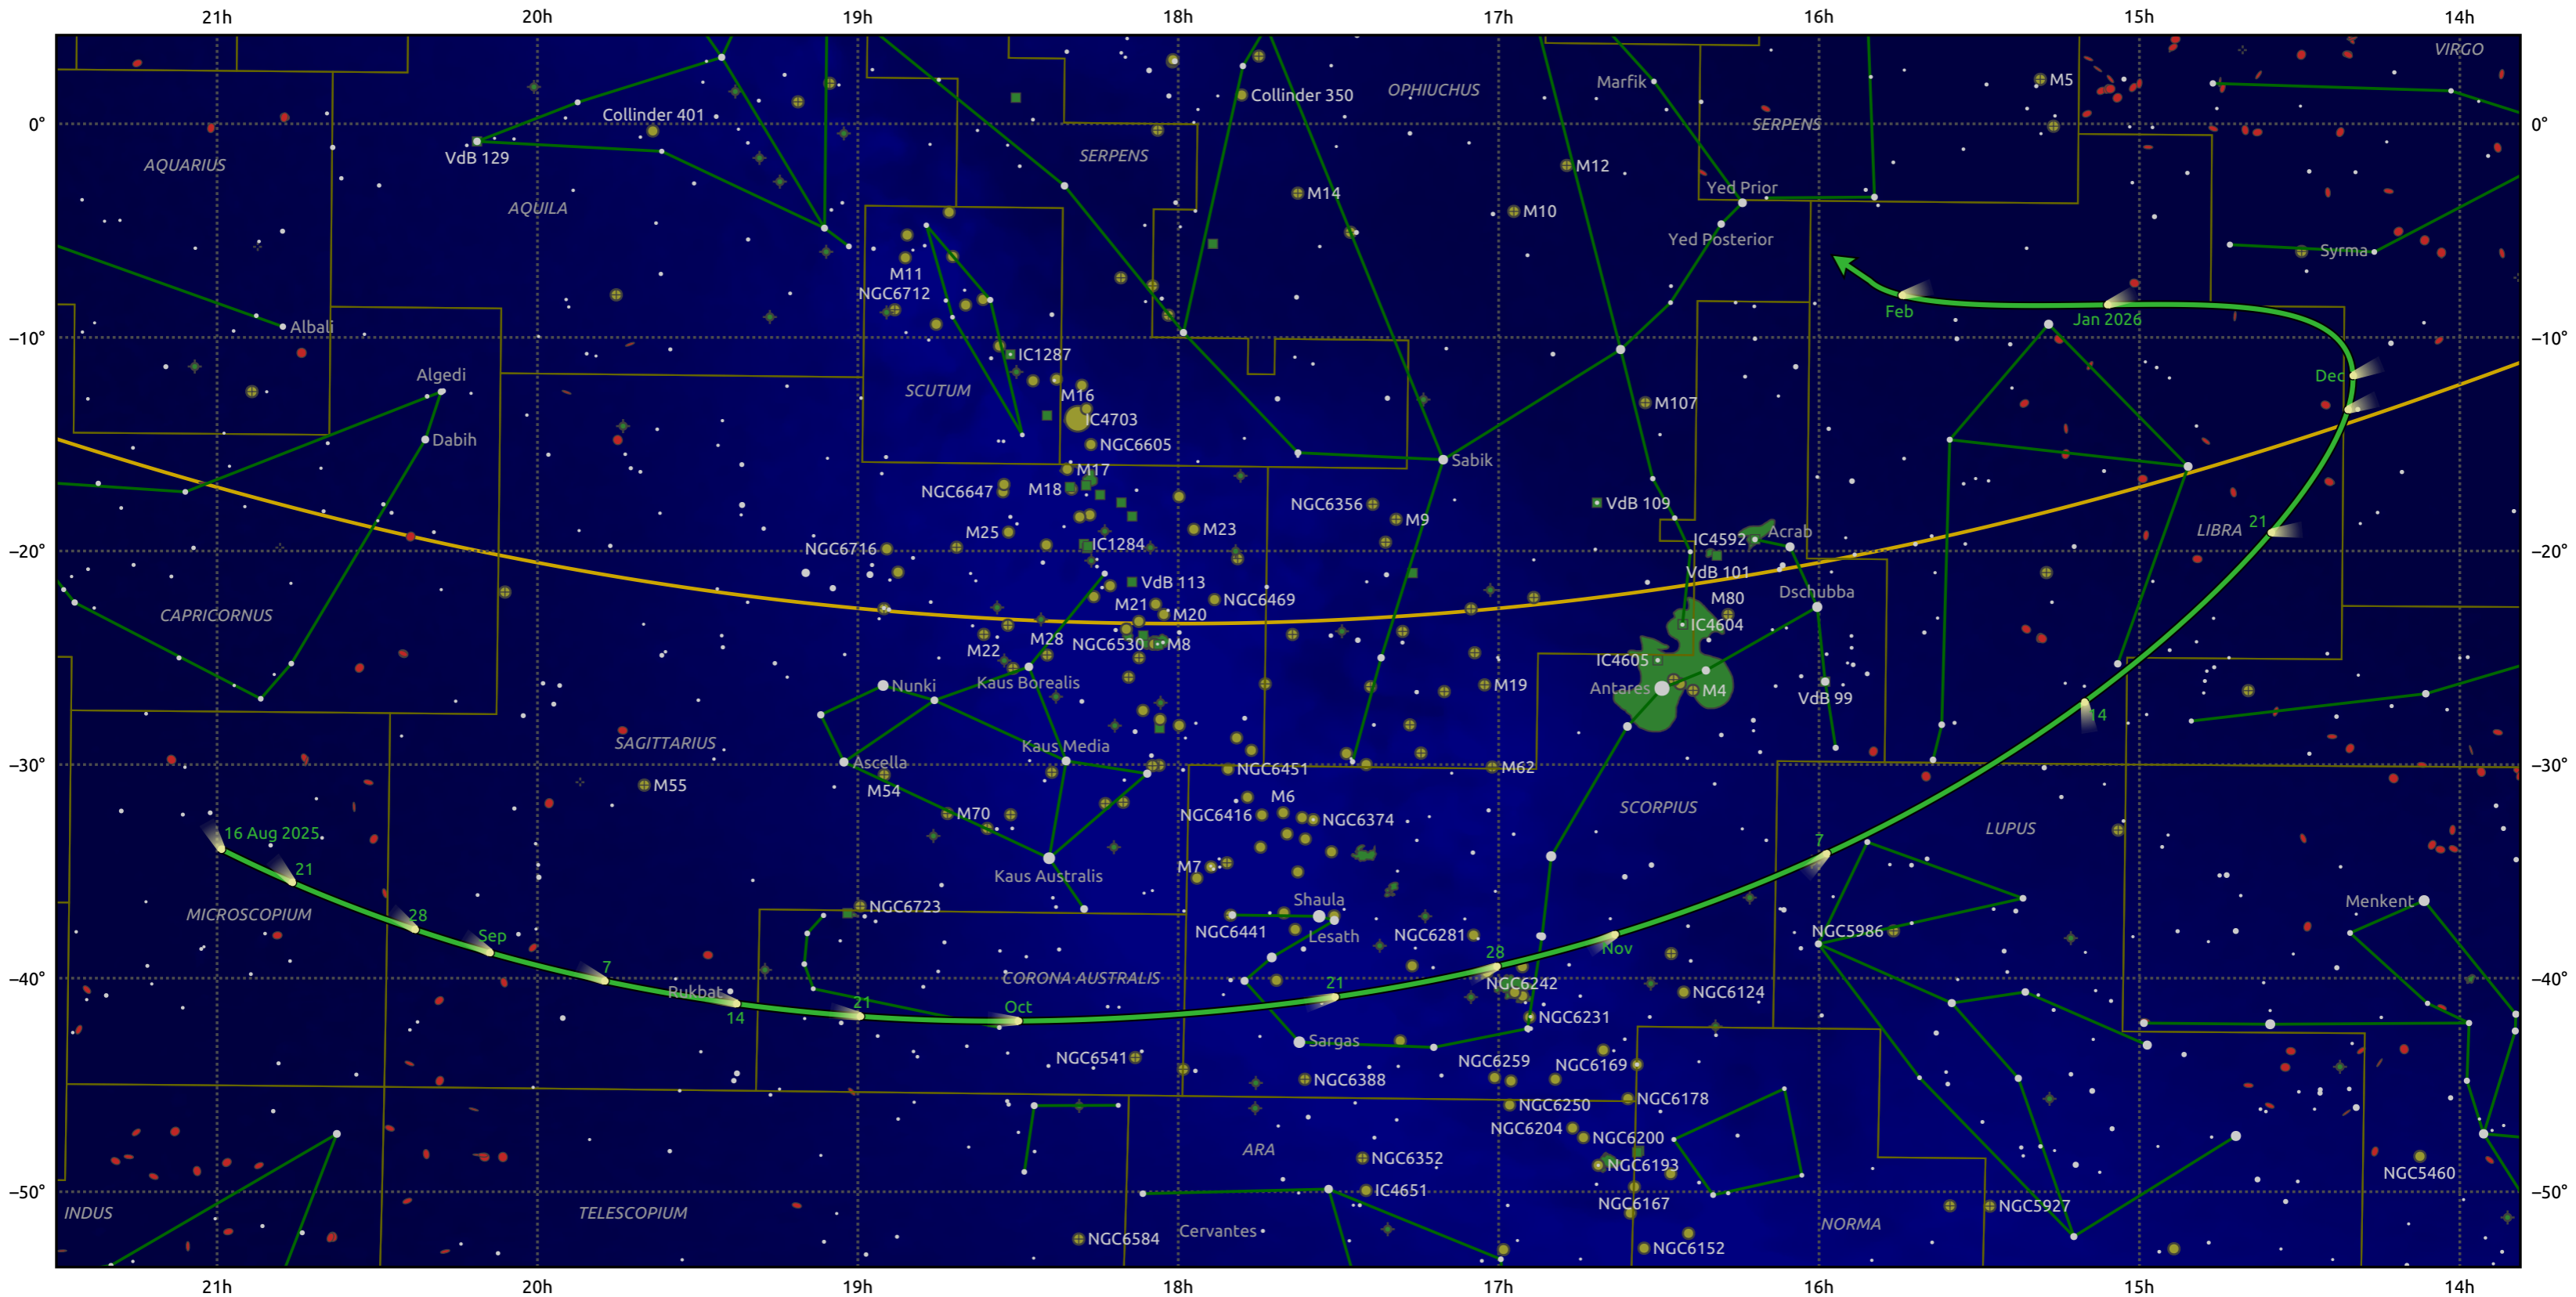

# The path of 210P/Christensen starting on 16 Aug 2025

© Dominic Ford 2011–2025. Date markers placed at midnight UTC. Downloaded from <https://in-the-sky.org>

Magnitude scale: ● 6.0 ● 5.0 ● 4.0 ● 3.0 ● 2.0 ● 1.0

— Ecliptic Plane

- Galaxy
- Bright nebula
- Open cluster
- ⊕ Globular cluster
- ◆ Planetary nebula

Date	Mag
2025 Sep 1	13.0
2025 Sep 14	12.6
2025 Oct 11	11.6
2025 Oct 29	10.5
2025 Nov 1	10.3
2025 Dec 12	11.6
2025 Dec 26	12.6
2026 Jan 1	12.9
2026 Jan 16	13.6