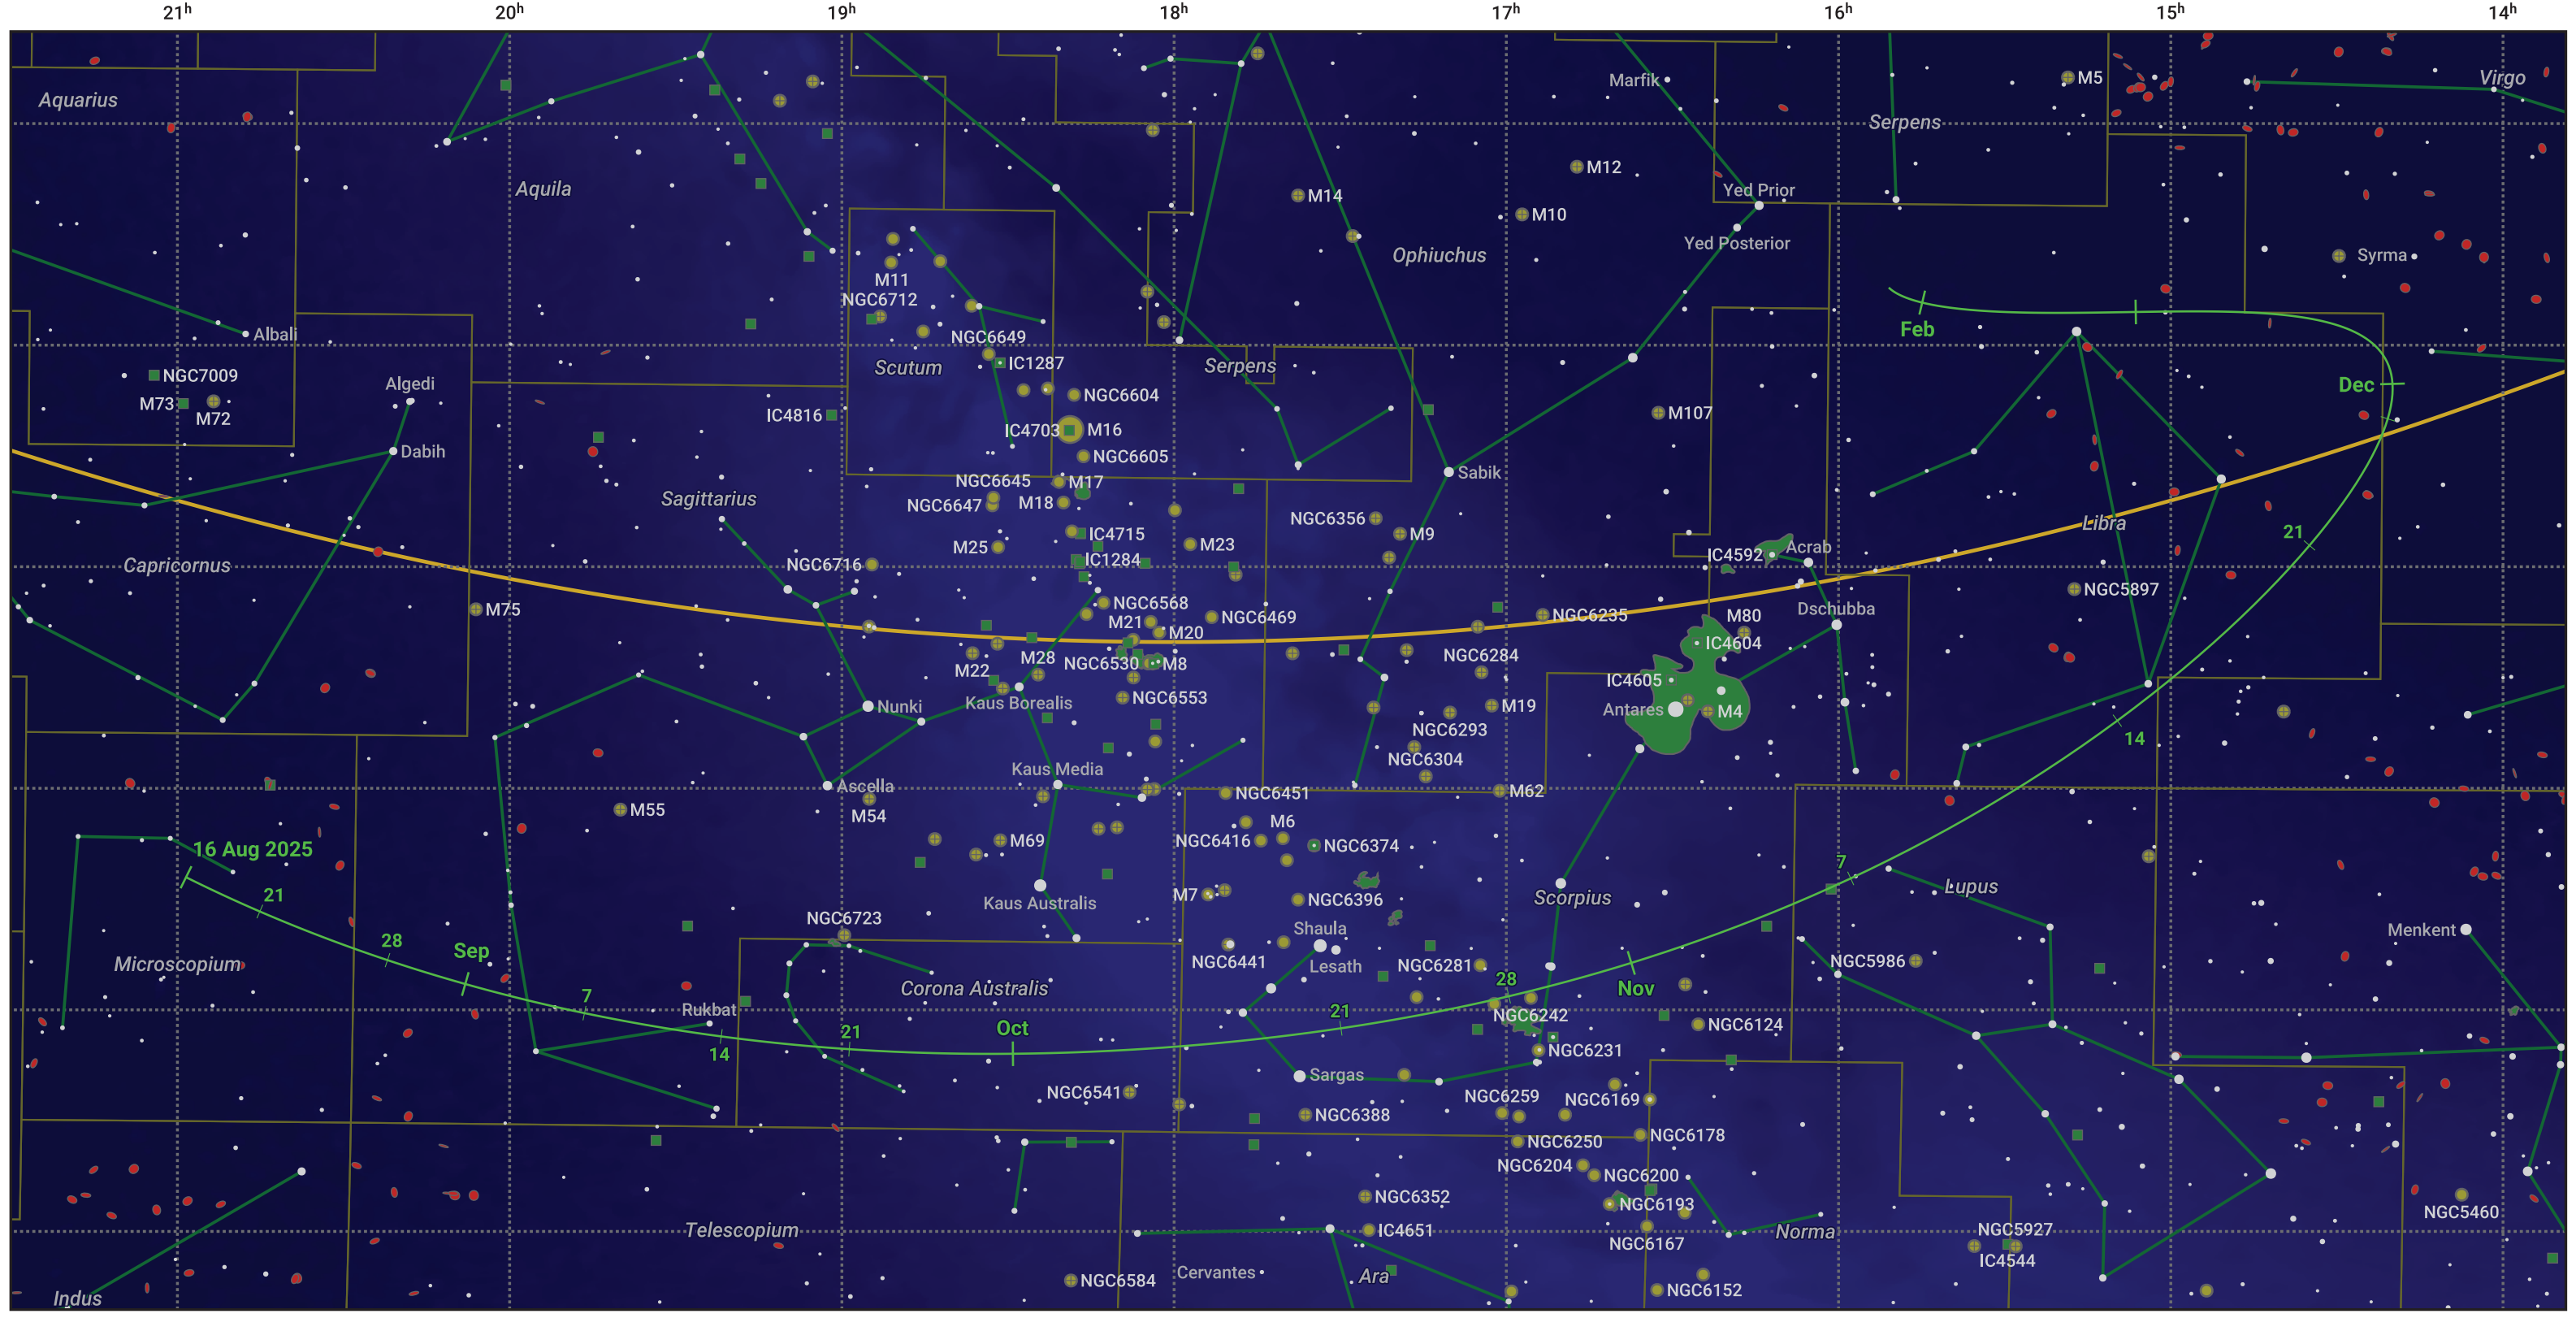

The path of 210P/Christensen starting on 16 Aug 2025

© Dominic Ford 2011–2024. Date markers placed at midnight UTC. Downloaded from <https://in-the-sky.org>

Magnitude scale: 6.0 5.0 4.0 3.0 2.0 1.0

Ecliptic Plane

Galaxy Bright nebula Open cluster Globular cluster

Date	Mag
2025 Sep 1	13.0
2025 Sep 14	12.6
2025 Oct 11	11.6
2025 Oct 29	10.5
2025 Nov 1	10.3
2025 Dec 12	11.6
2025 Dec 26	12.6
2026 Jan 1	12.9
2026 Jan 16	13.6