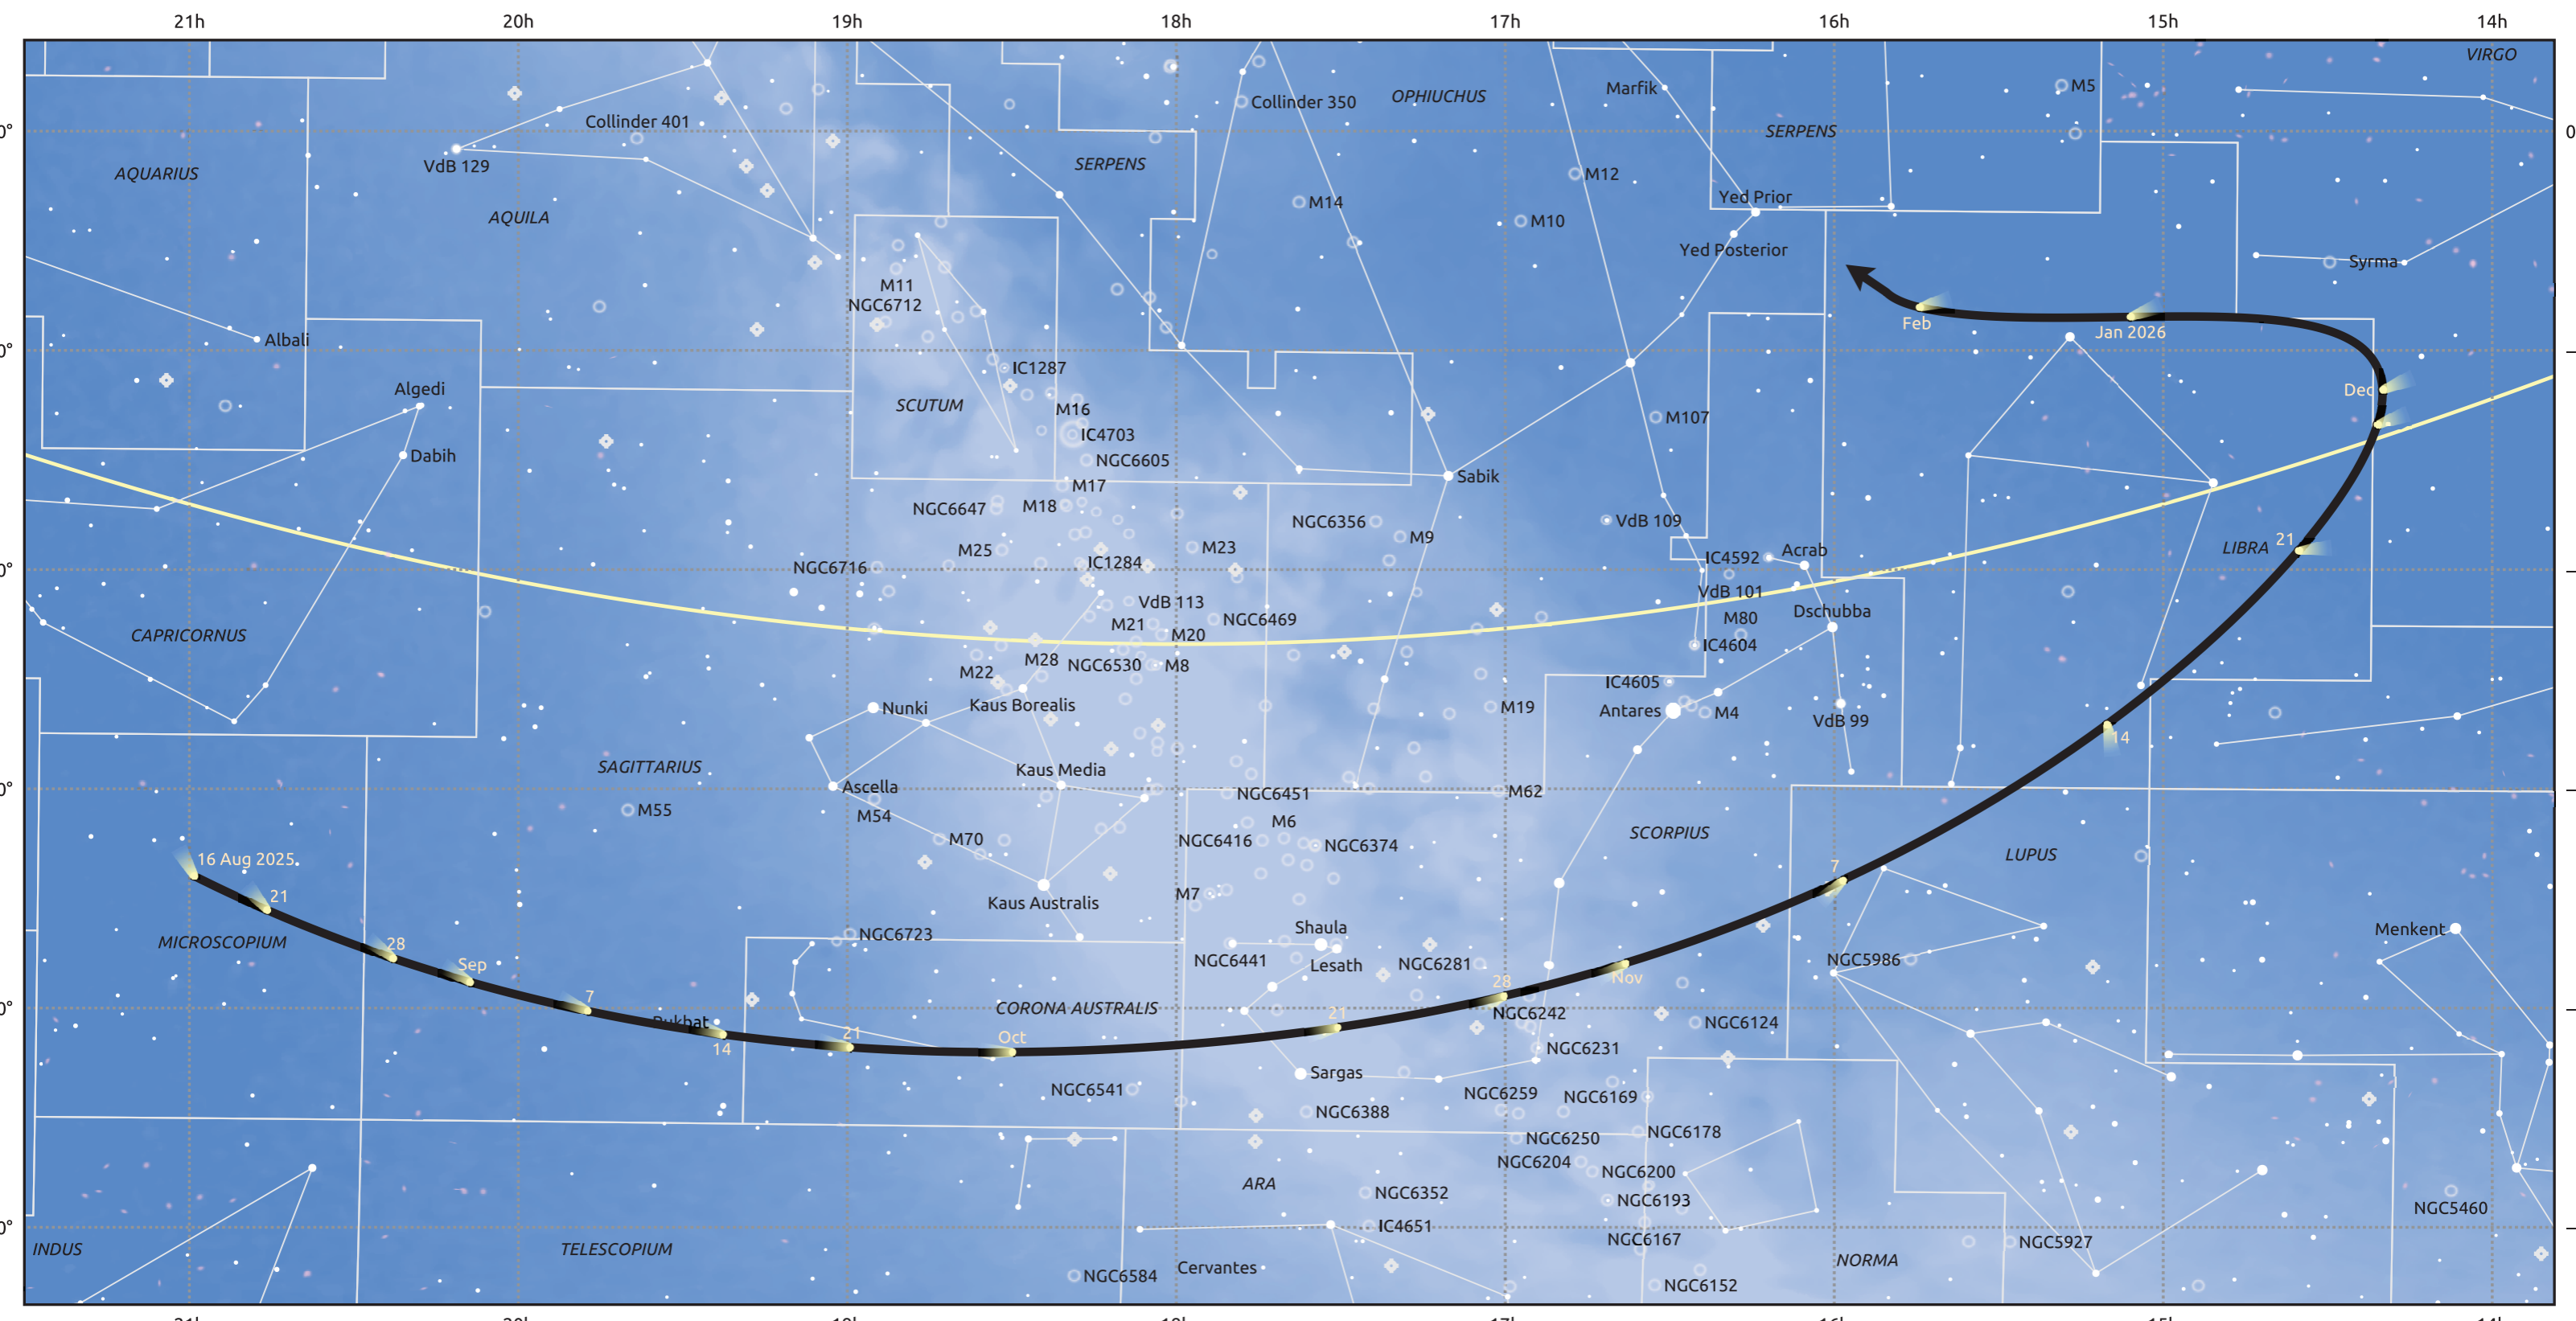

The path of 210P/Christensen starting on 16 Aug 2025

© Dominic Ford 2011–2025. Date markers placed at midnight UTC. Downloaded from <https://in-the-sky.org>

Magnitude scale: • 6.0 • 5.0 • 4.0 • 3.0 • 2.0 • 1.0

— Ecliptic Plane

Galaxy Bright nebula Open cluster Globular cluster Planetary nebula

Date	Mag
2025 Sep 1	13.0
2025 Sep 14	12.6
2025 Oct 11	11.6
2025 Oct 29	10.5
2025 Nov 1	10.3
2025 Dec 12	11.6
2025 Dec 26	12.6
2026 Jan 1	12.9
2026 Jan 16	13.6