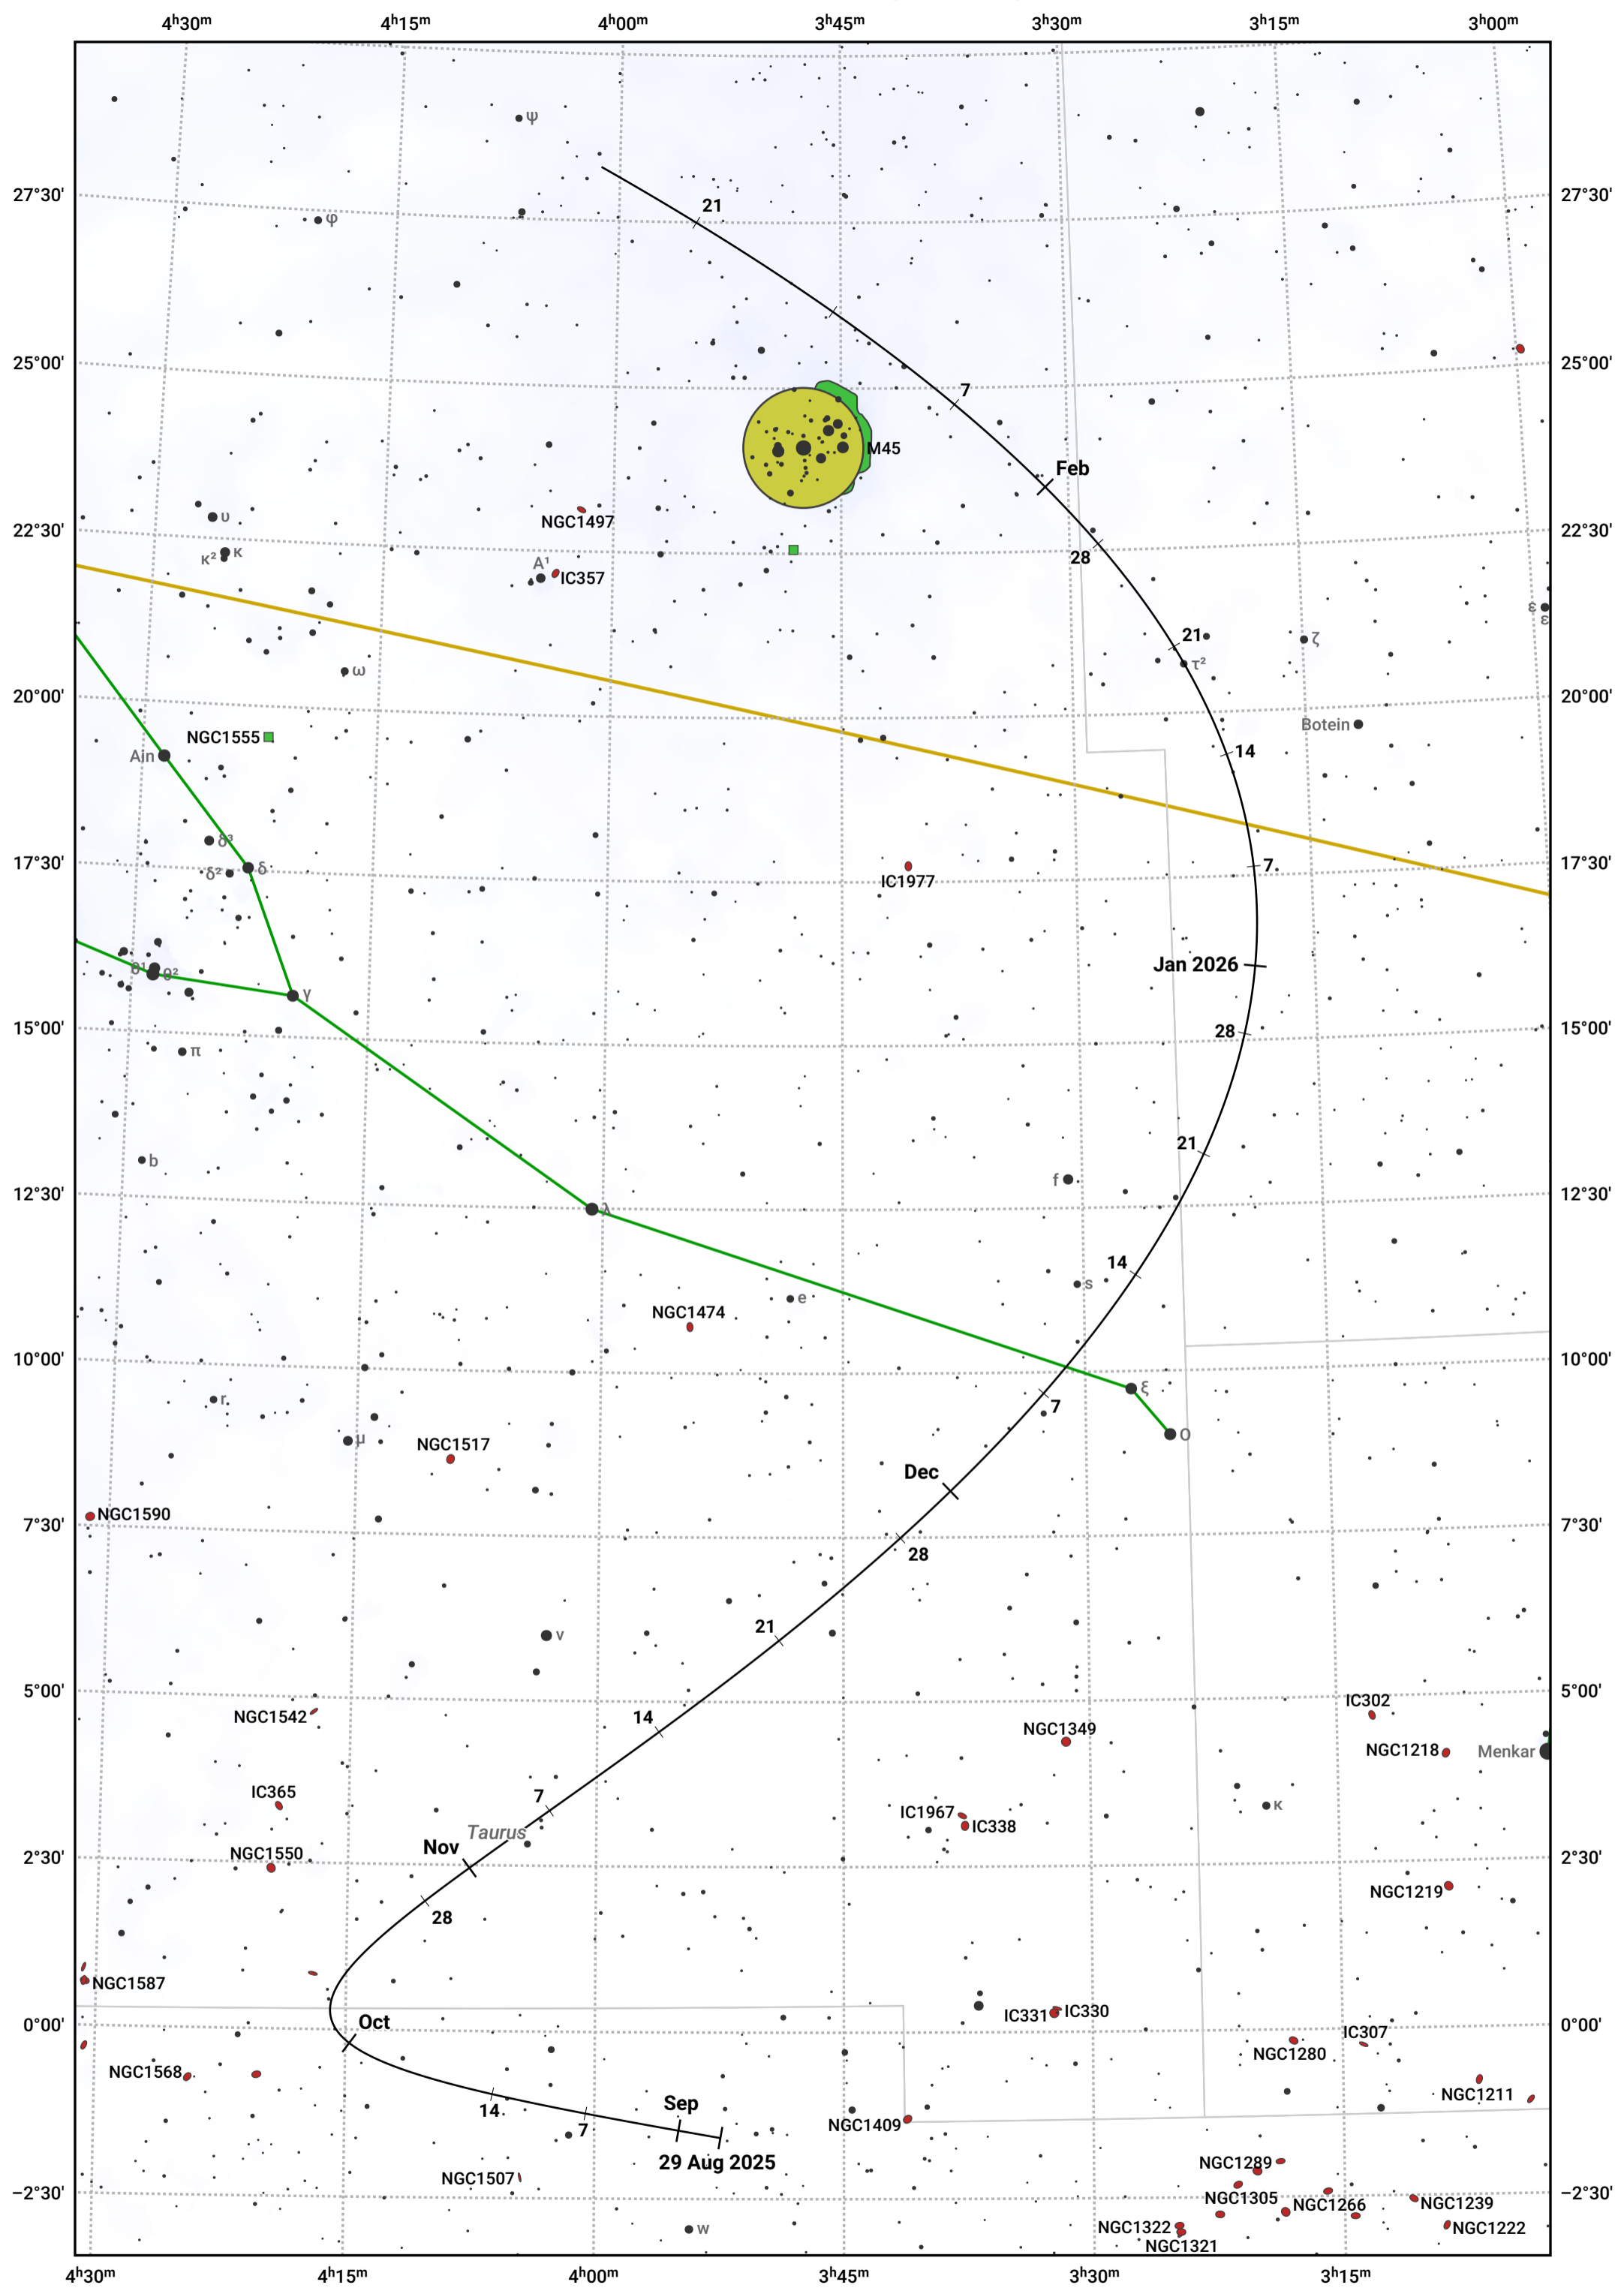

# The path of 240P/NEAT starting on 29 Aug 2025

© Dominic Ford 2011–2024. Date markers placed at midnight UTC. Downloaded from <https://in-the-sky.org>

Magnitude scale: 9.0 8.0 7.0 6.0 5.0 4.0 3.0 2.0

— Ecliptic Plane

Galaxy Bright nebula Open cluster Globular cluster

Date	Mag
2025 Sep 1	12.5
2025 Oct 12	11.6
2025 Nov 1	11.2
2026 Jan 1	11.3