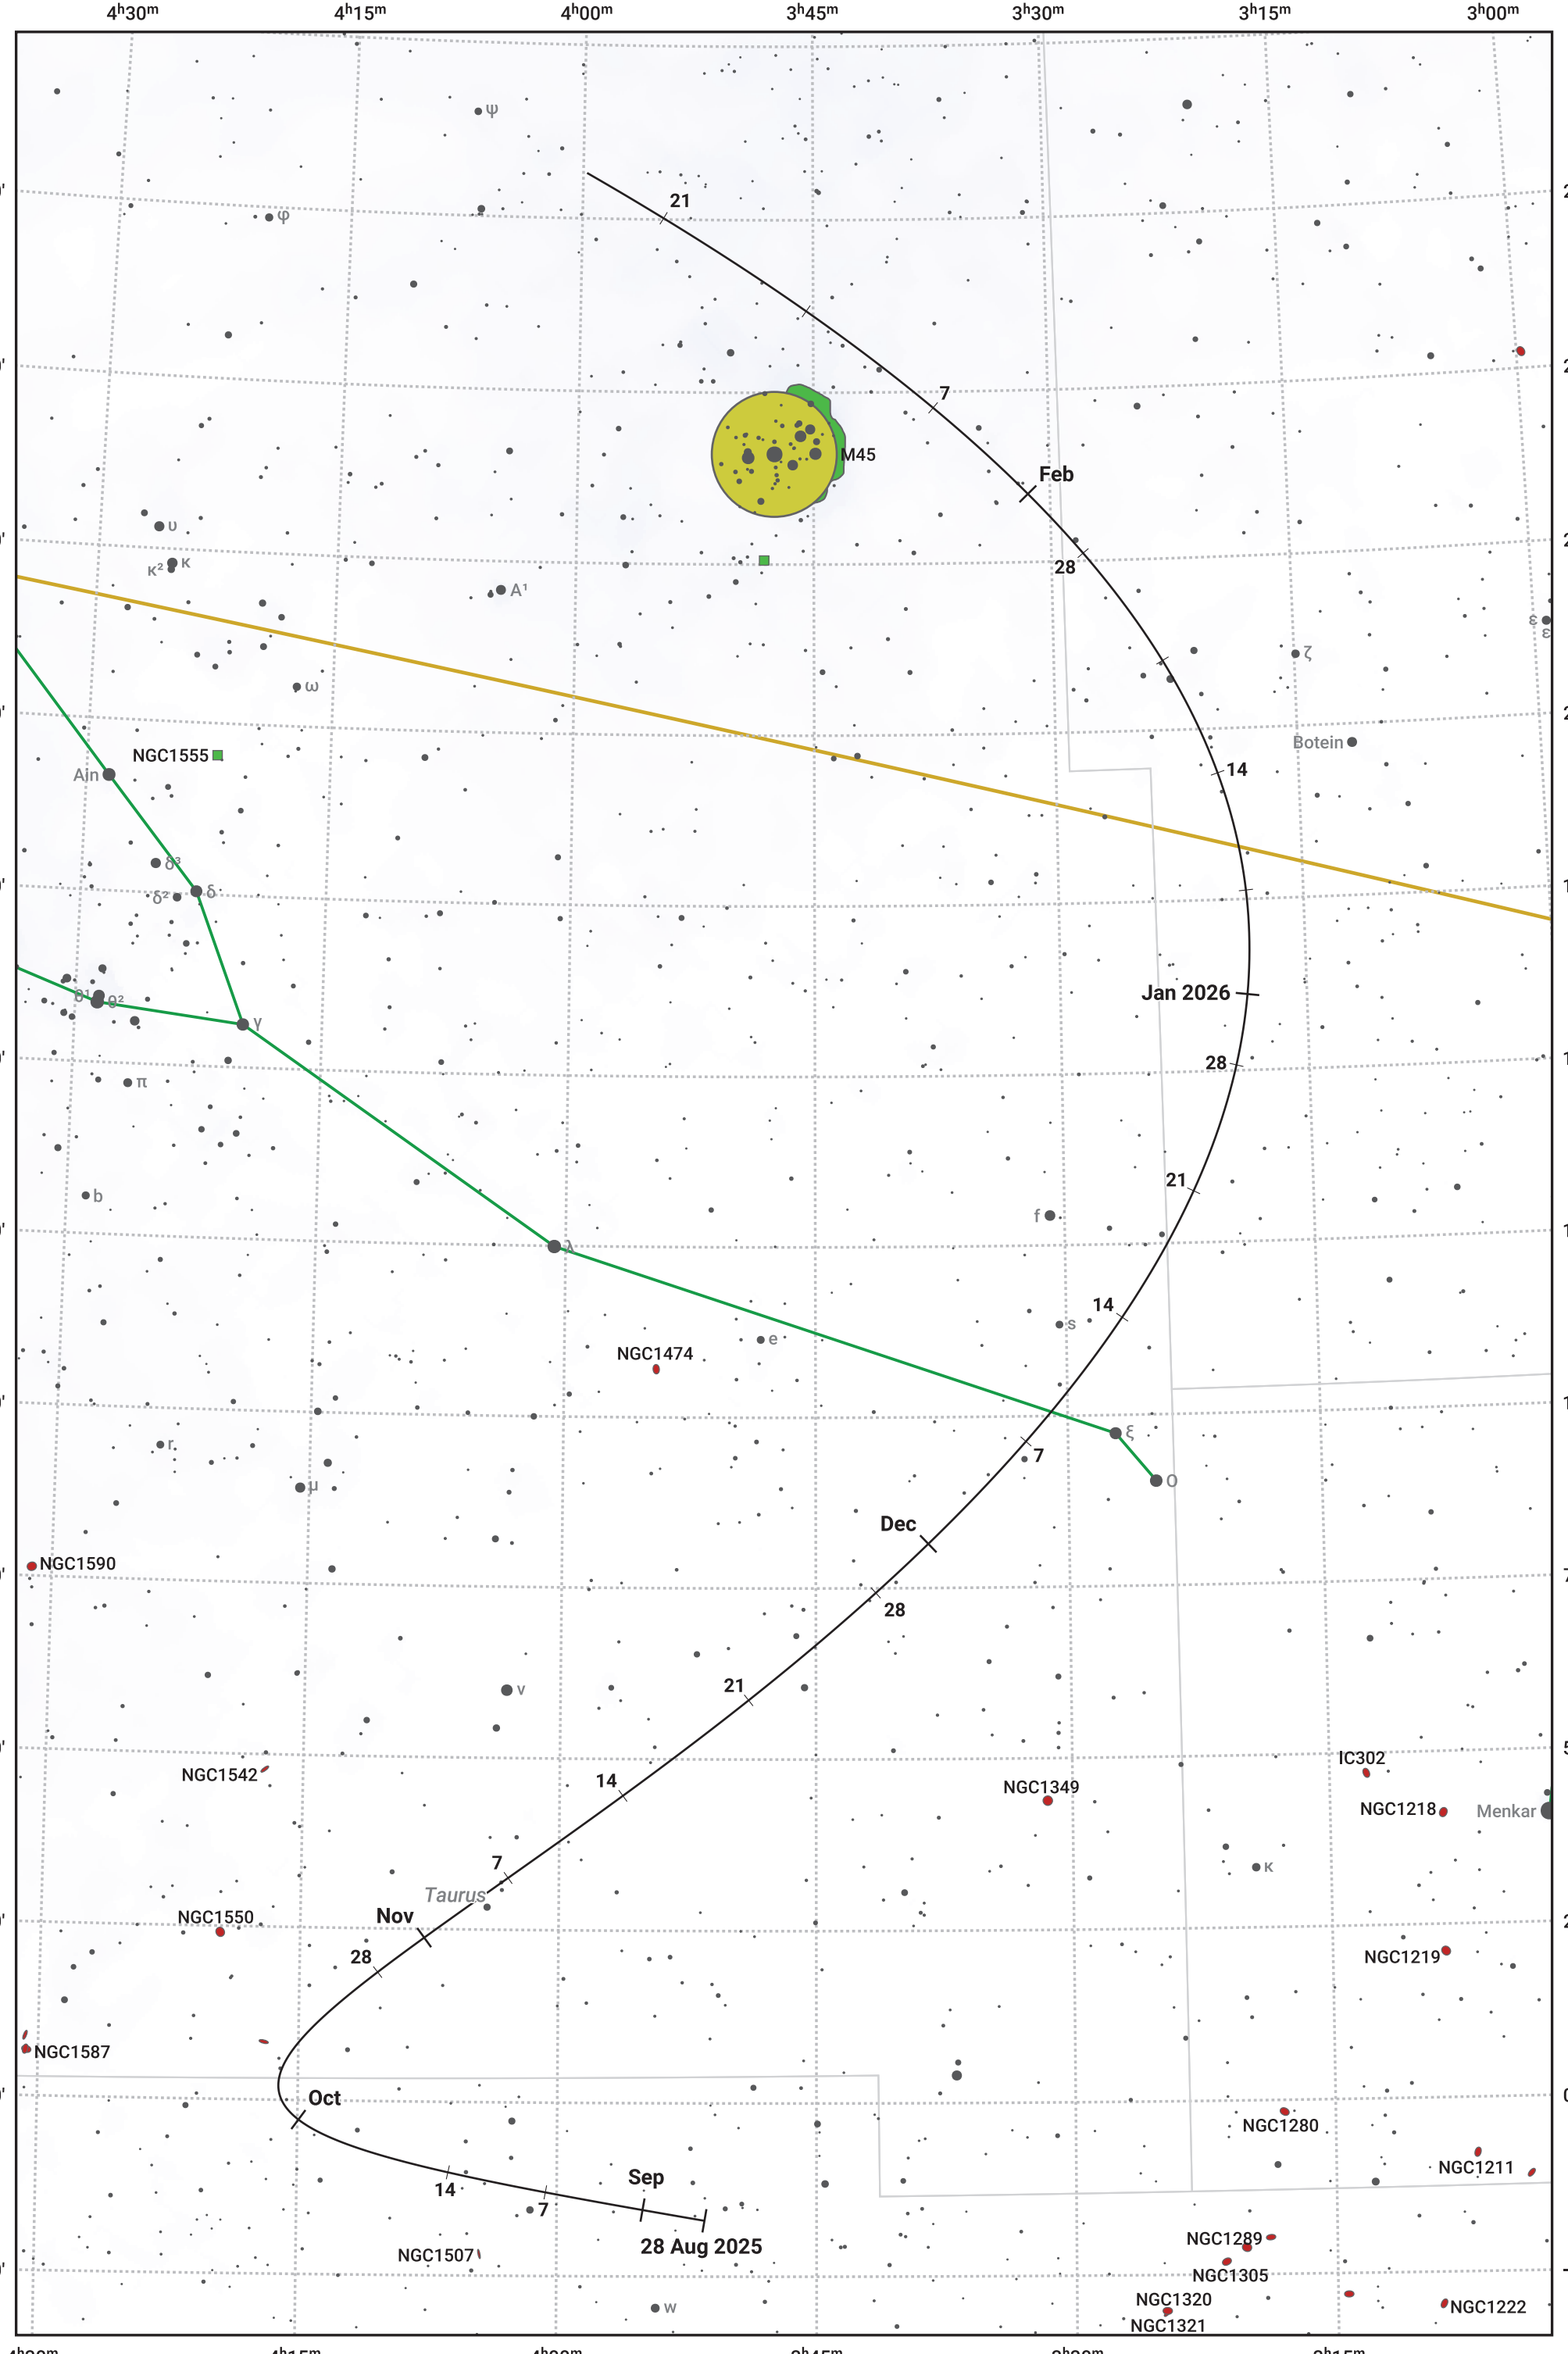

The path of 240P/NEAT starting on 28 Aug 2025

© Dominic Ford 2011–2024. Date markers placed at midnight UTC. Downloaded from <https://in-the-sky.org>

Magnitude scale: 9.0 8.0 7.0 6.0 5.0 4.0 3.0 2.0

— Ecliptic Plane

- Galaxy
- Bright nebula
- Open cluster
- ⊕ Globular cluster

Date	Mag
2025 Sep 1	12.5
2025 Oct 11	11.6
2025 Nov 1	11.2
2026 Jan 1	11.3