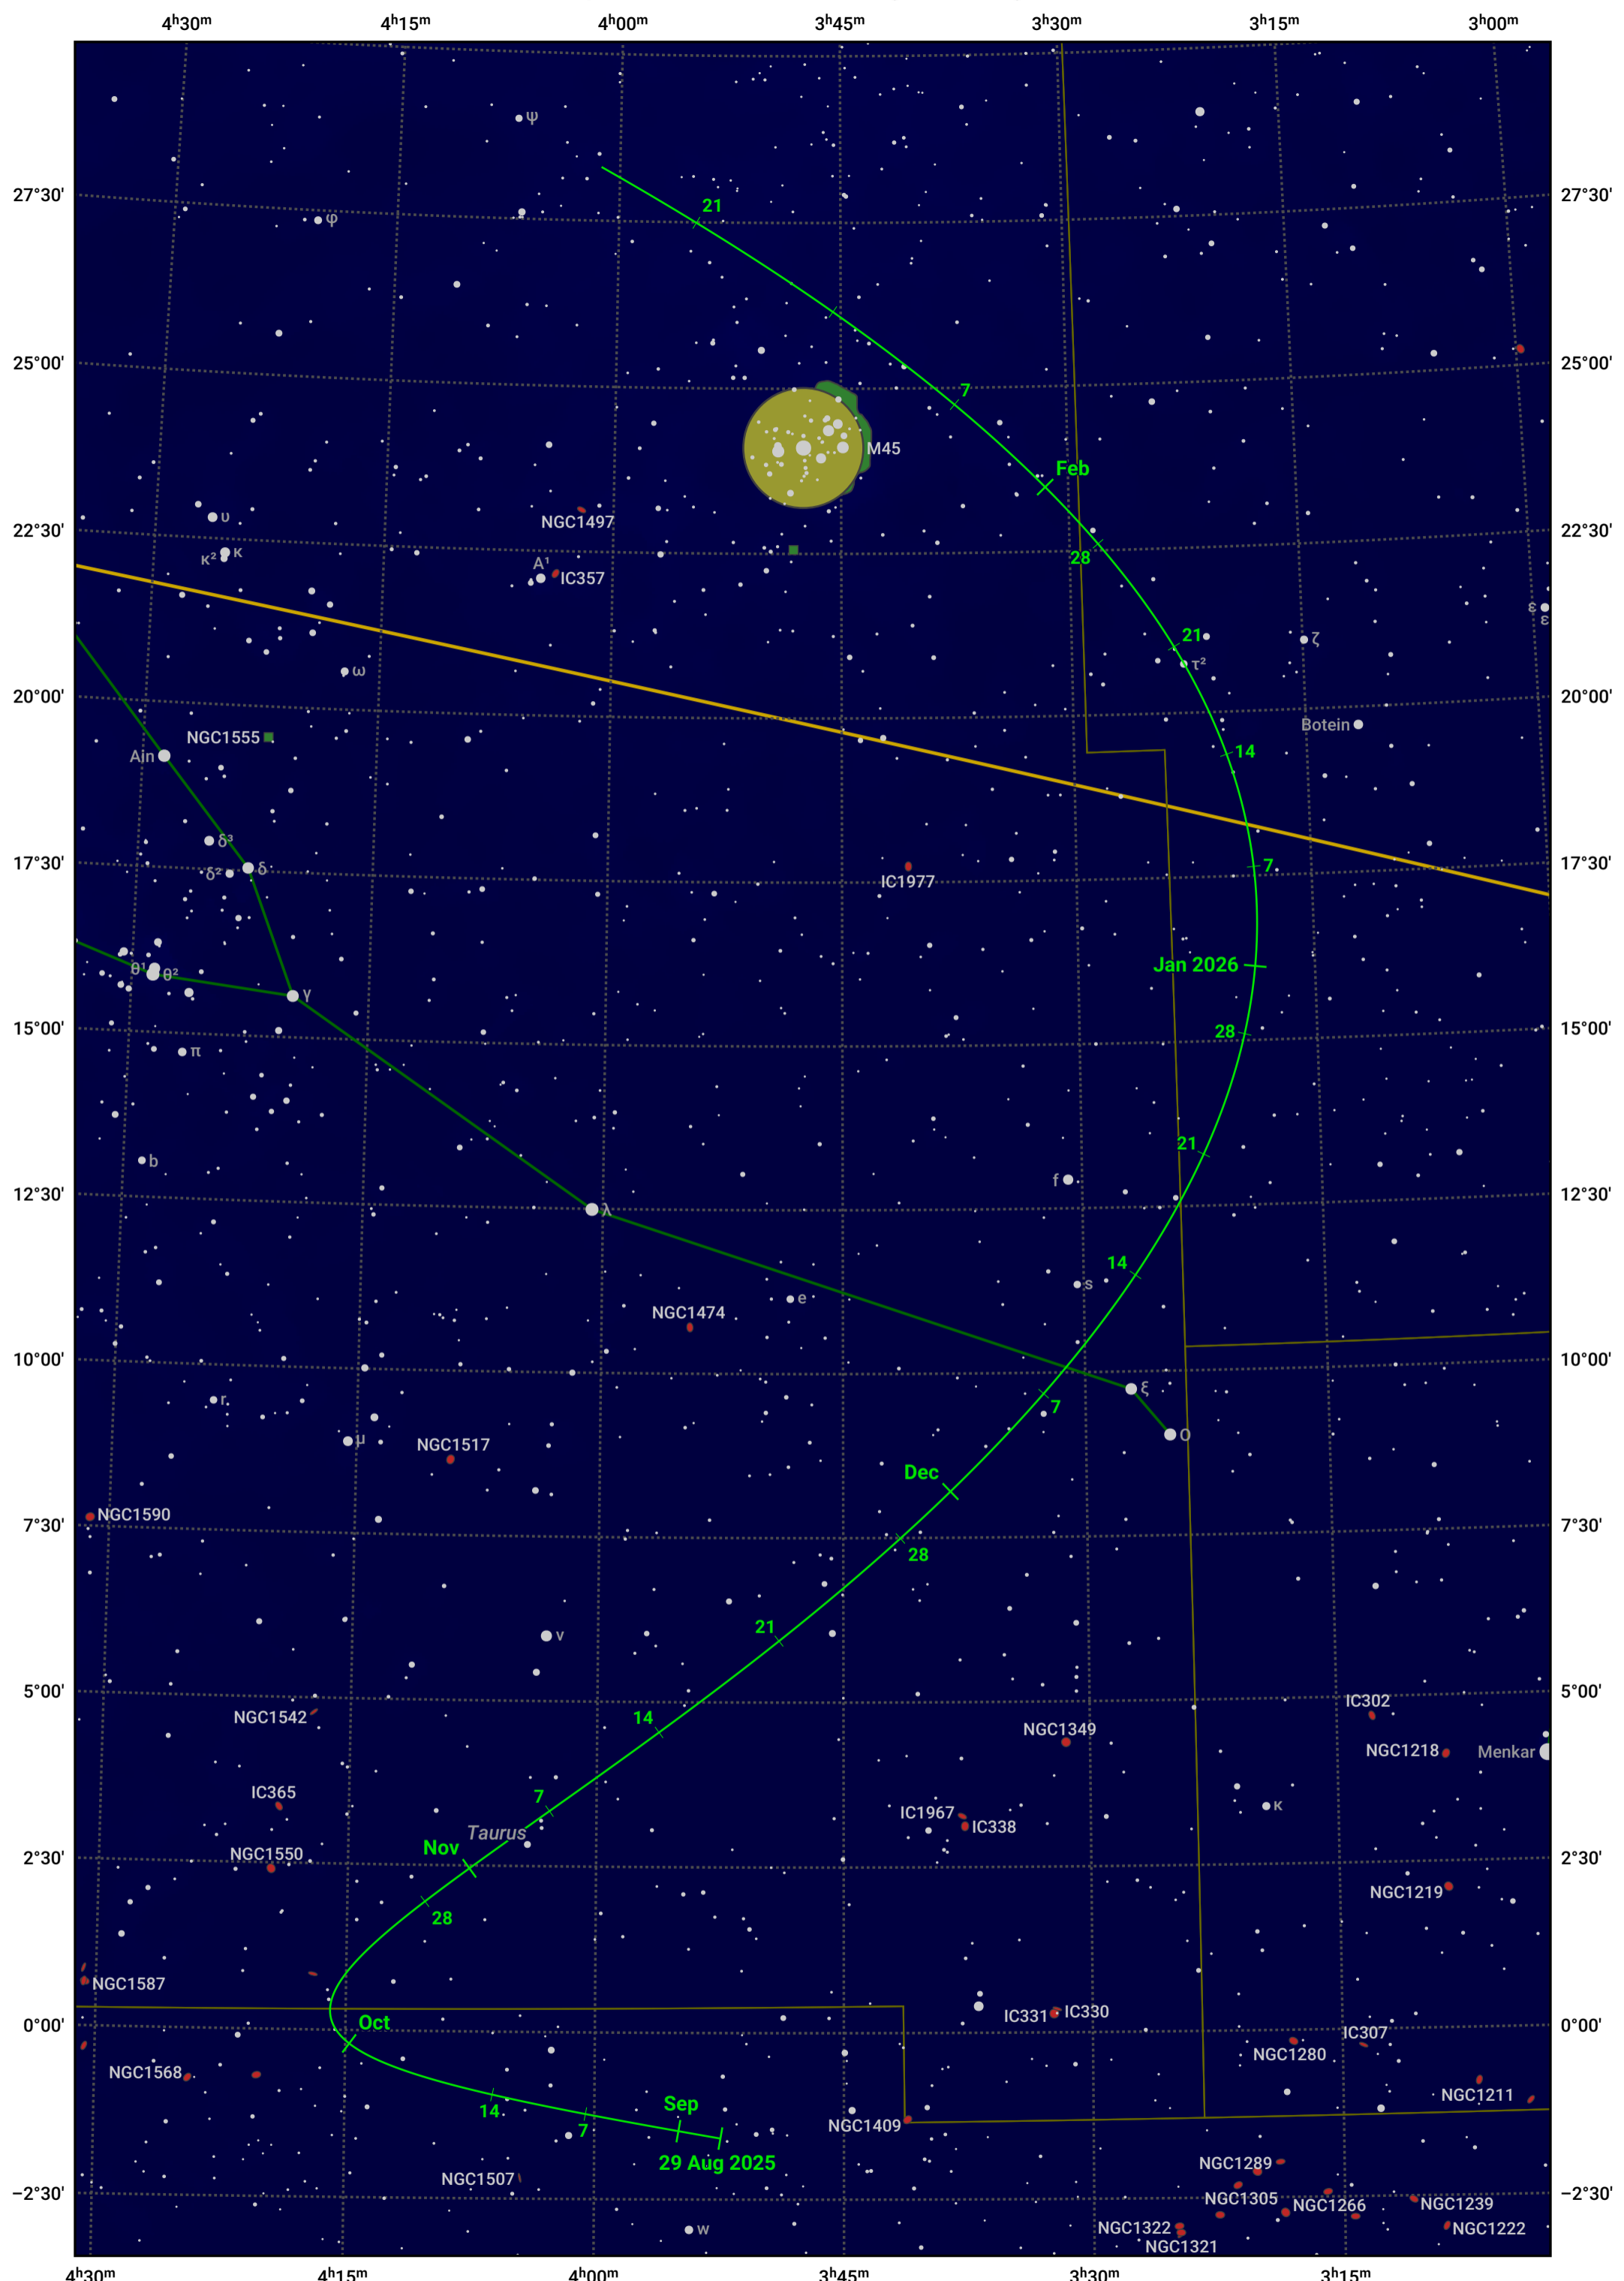

The path of 240P/NEAT starting on 29 Aug 2025

© Dominic Ford 2011–2024. Date markers placed at midnight UTC. Downloaded from <https://in-the-sky.org>

Magnitude scale: ● 9.0 ● 8.0 ● 7.0 ● 6.0 ● 5.0 ● 4.0 ● 3.0 ● 2.0

— Ecliptic Plane

- Galaxy
- Bright nebula
- Open cluster
- ⊕ Globular cluster

Date	Mag
2025 Sep 1	12.5
2025 Oct 12	11.6
2025 Nov 1	11.2
2026 Jan 1	11.3