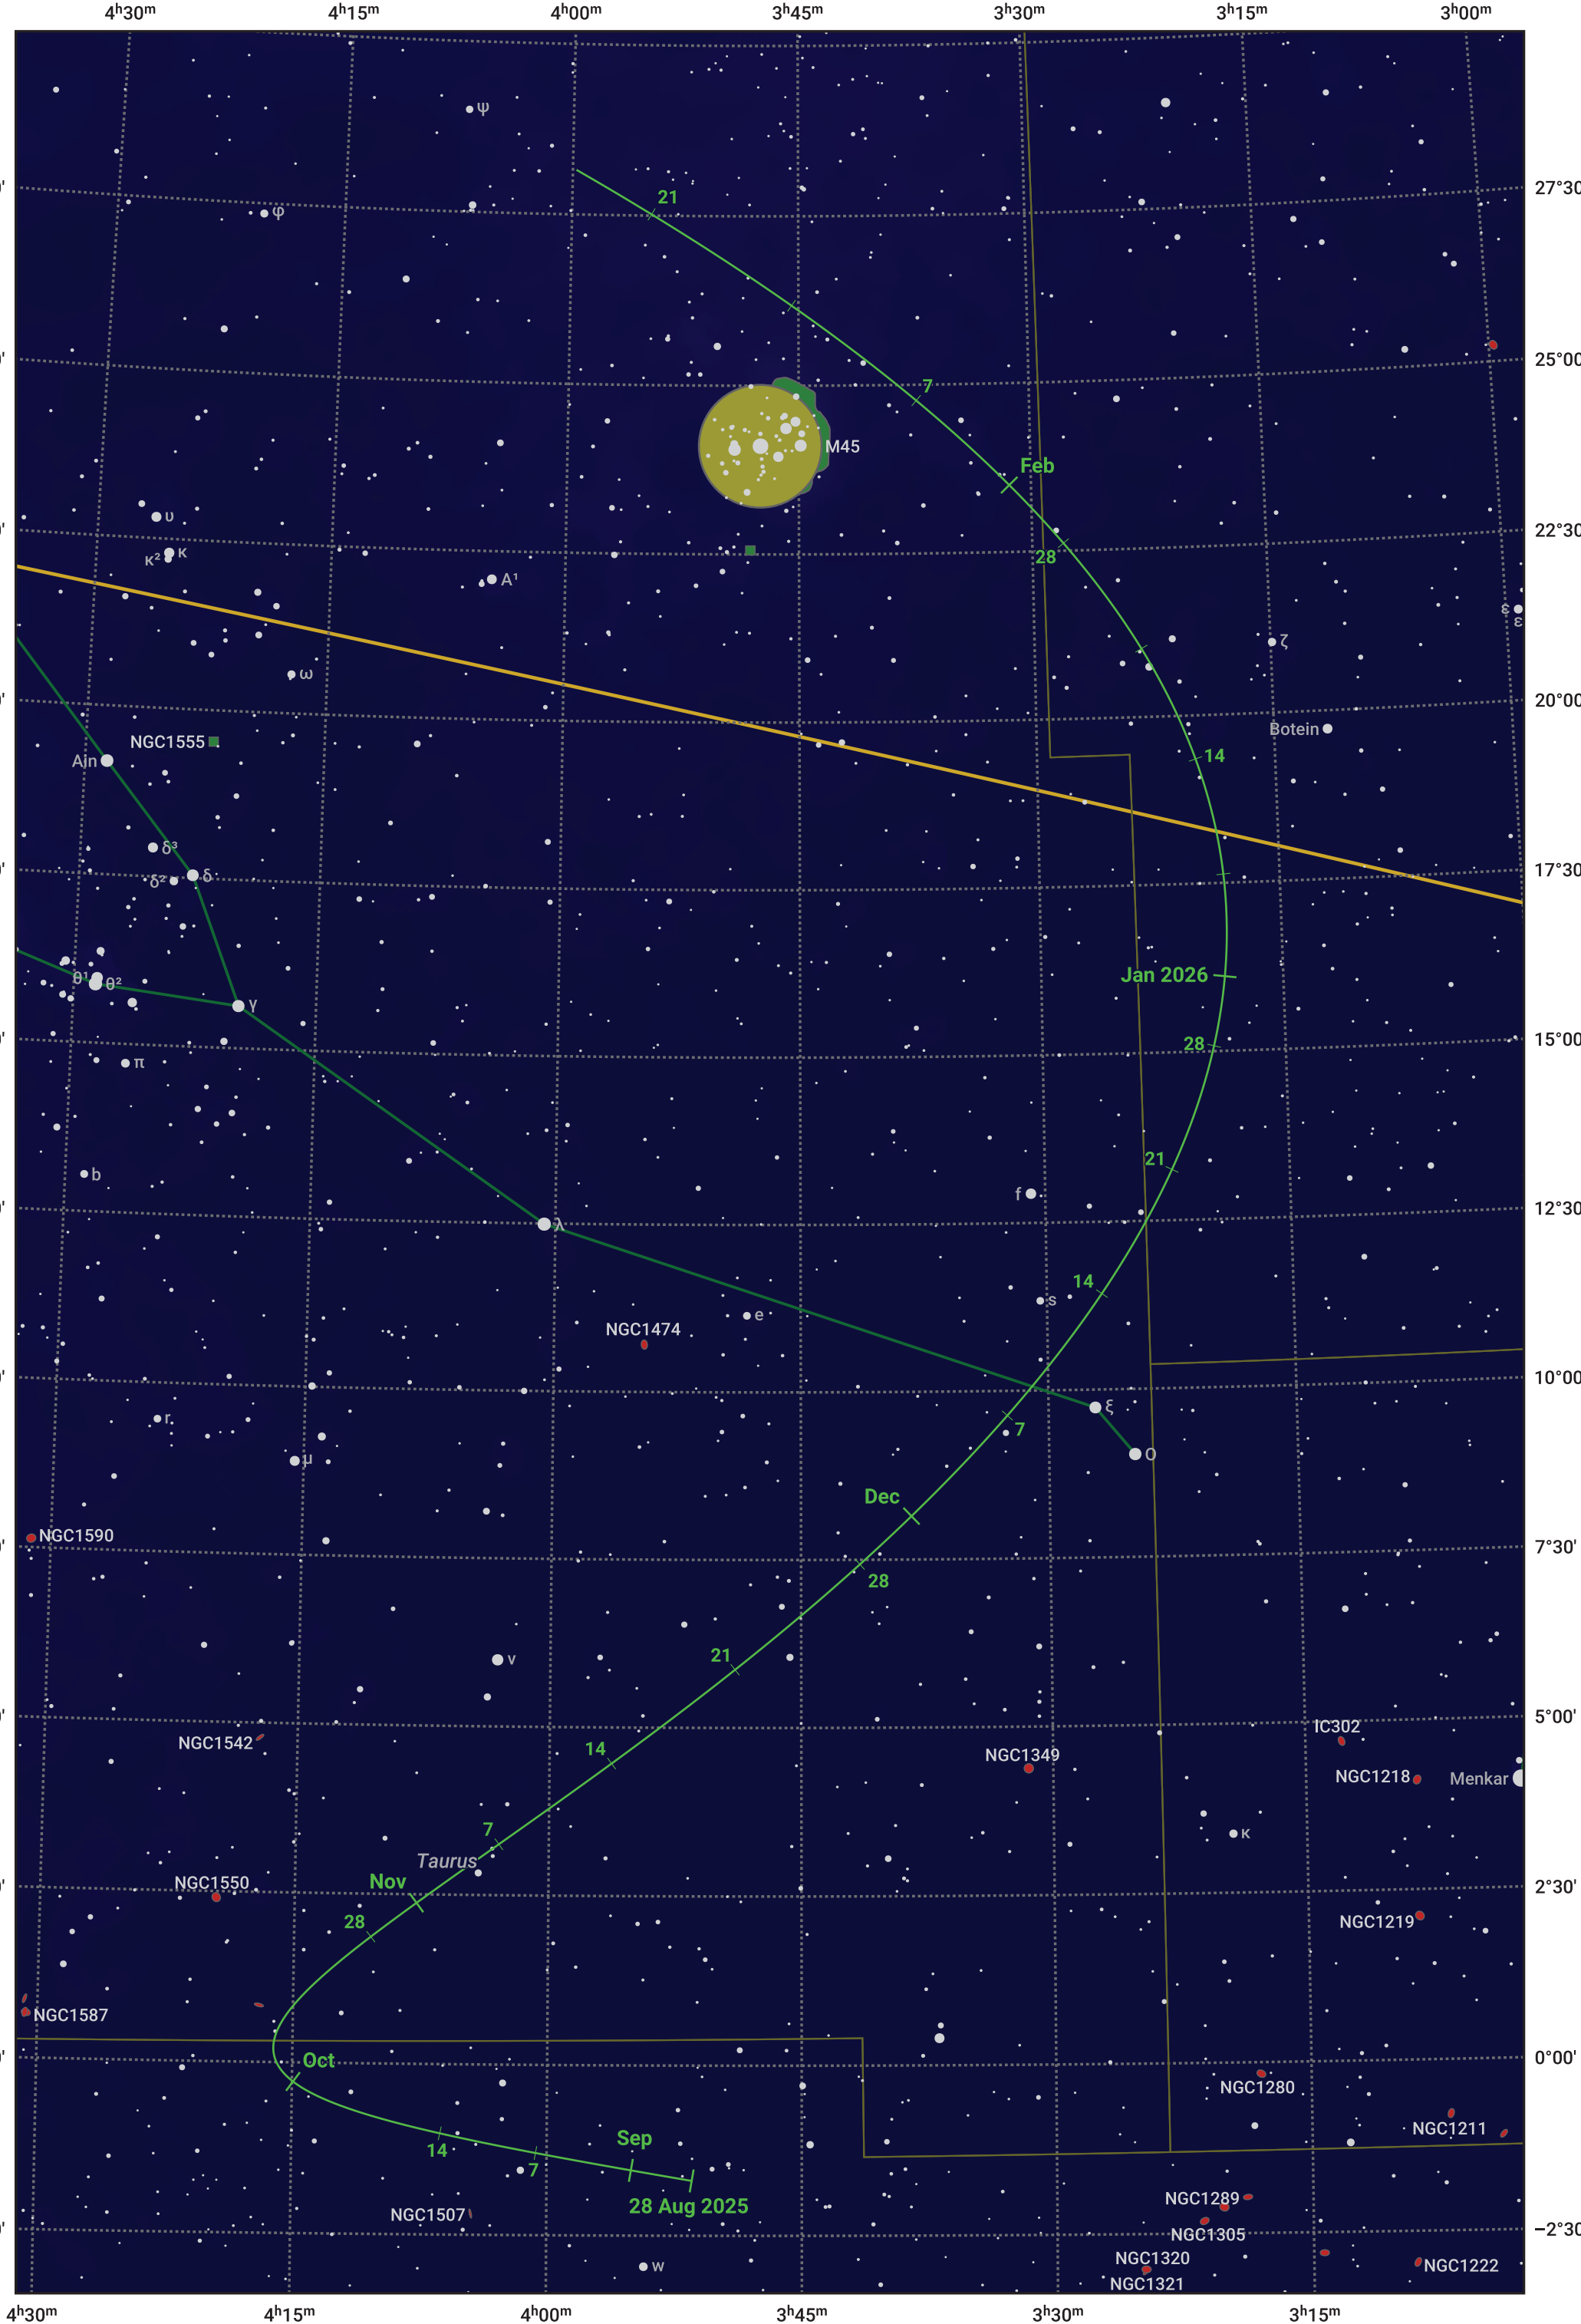

The path of 240P/NEAT starting on 28 Aug 2025

© Dominic Ford 2011–2024. Date markers placed at midnight UTC. Downloaded from <https://in-the-sky.org>

Magnitude scale: 9.0 8.0 7.0 6.0 5.0 4.0 3.0 2.0

— Ecliptic Plane

- Galaxy
- Bright nebula
- Open cluster
- Globular cluster

Date	Mag
2025 Sep 1	12.5
2025 Oct 11	11.6
2025 Nov 1	11.2
2026 Jan 1	11.3