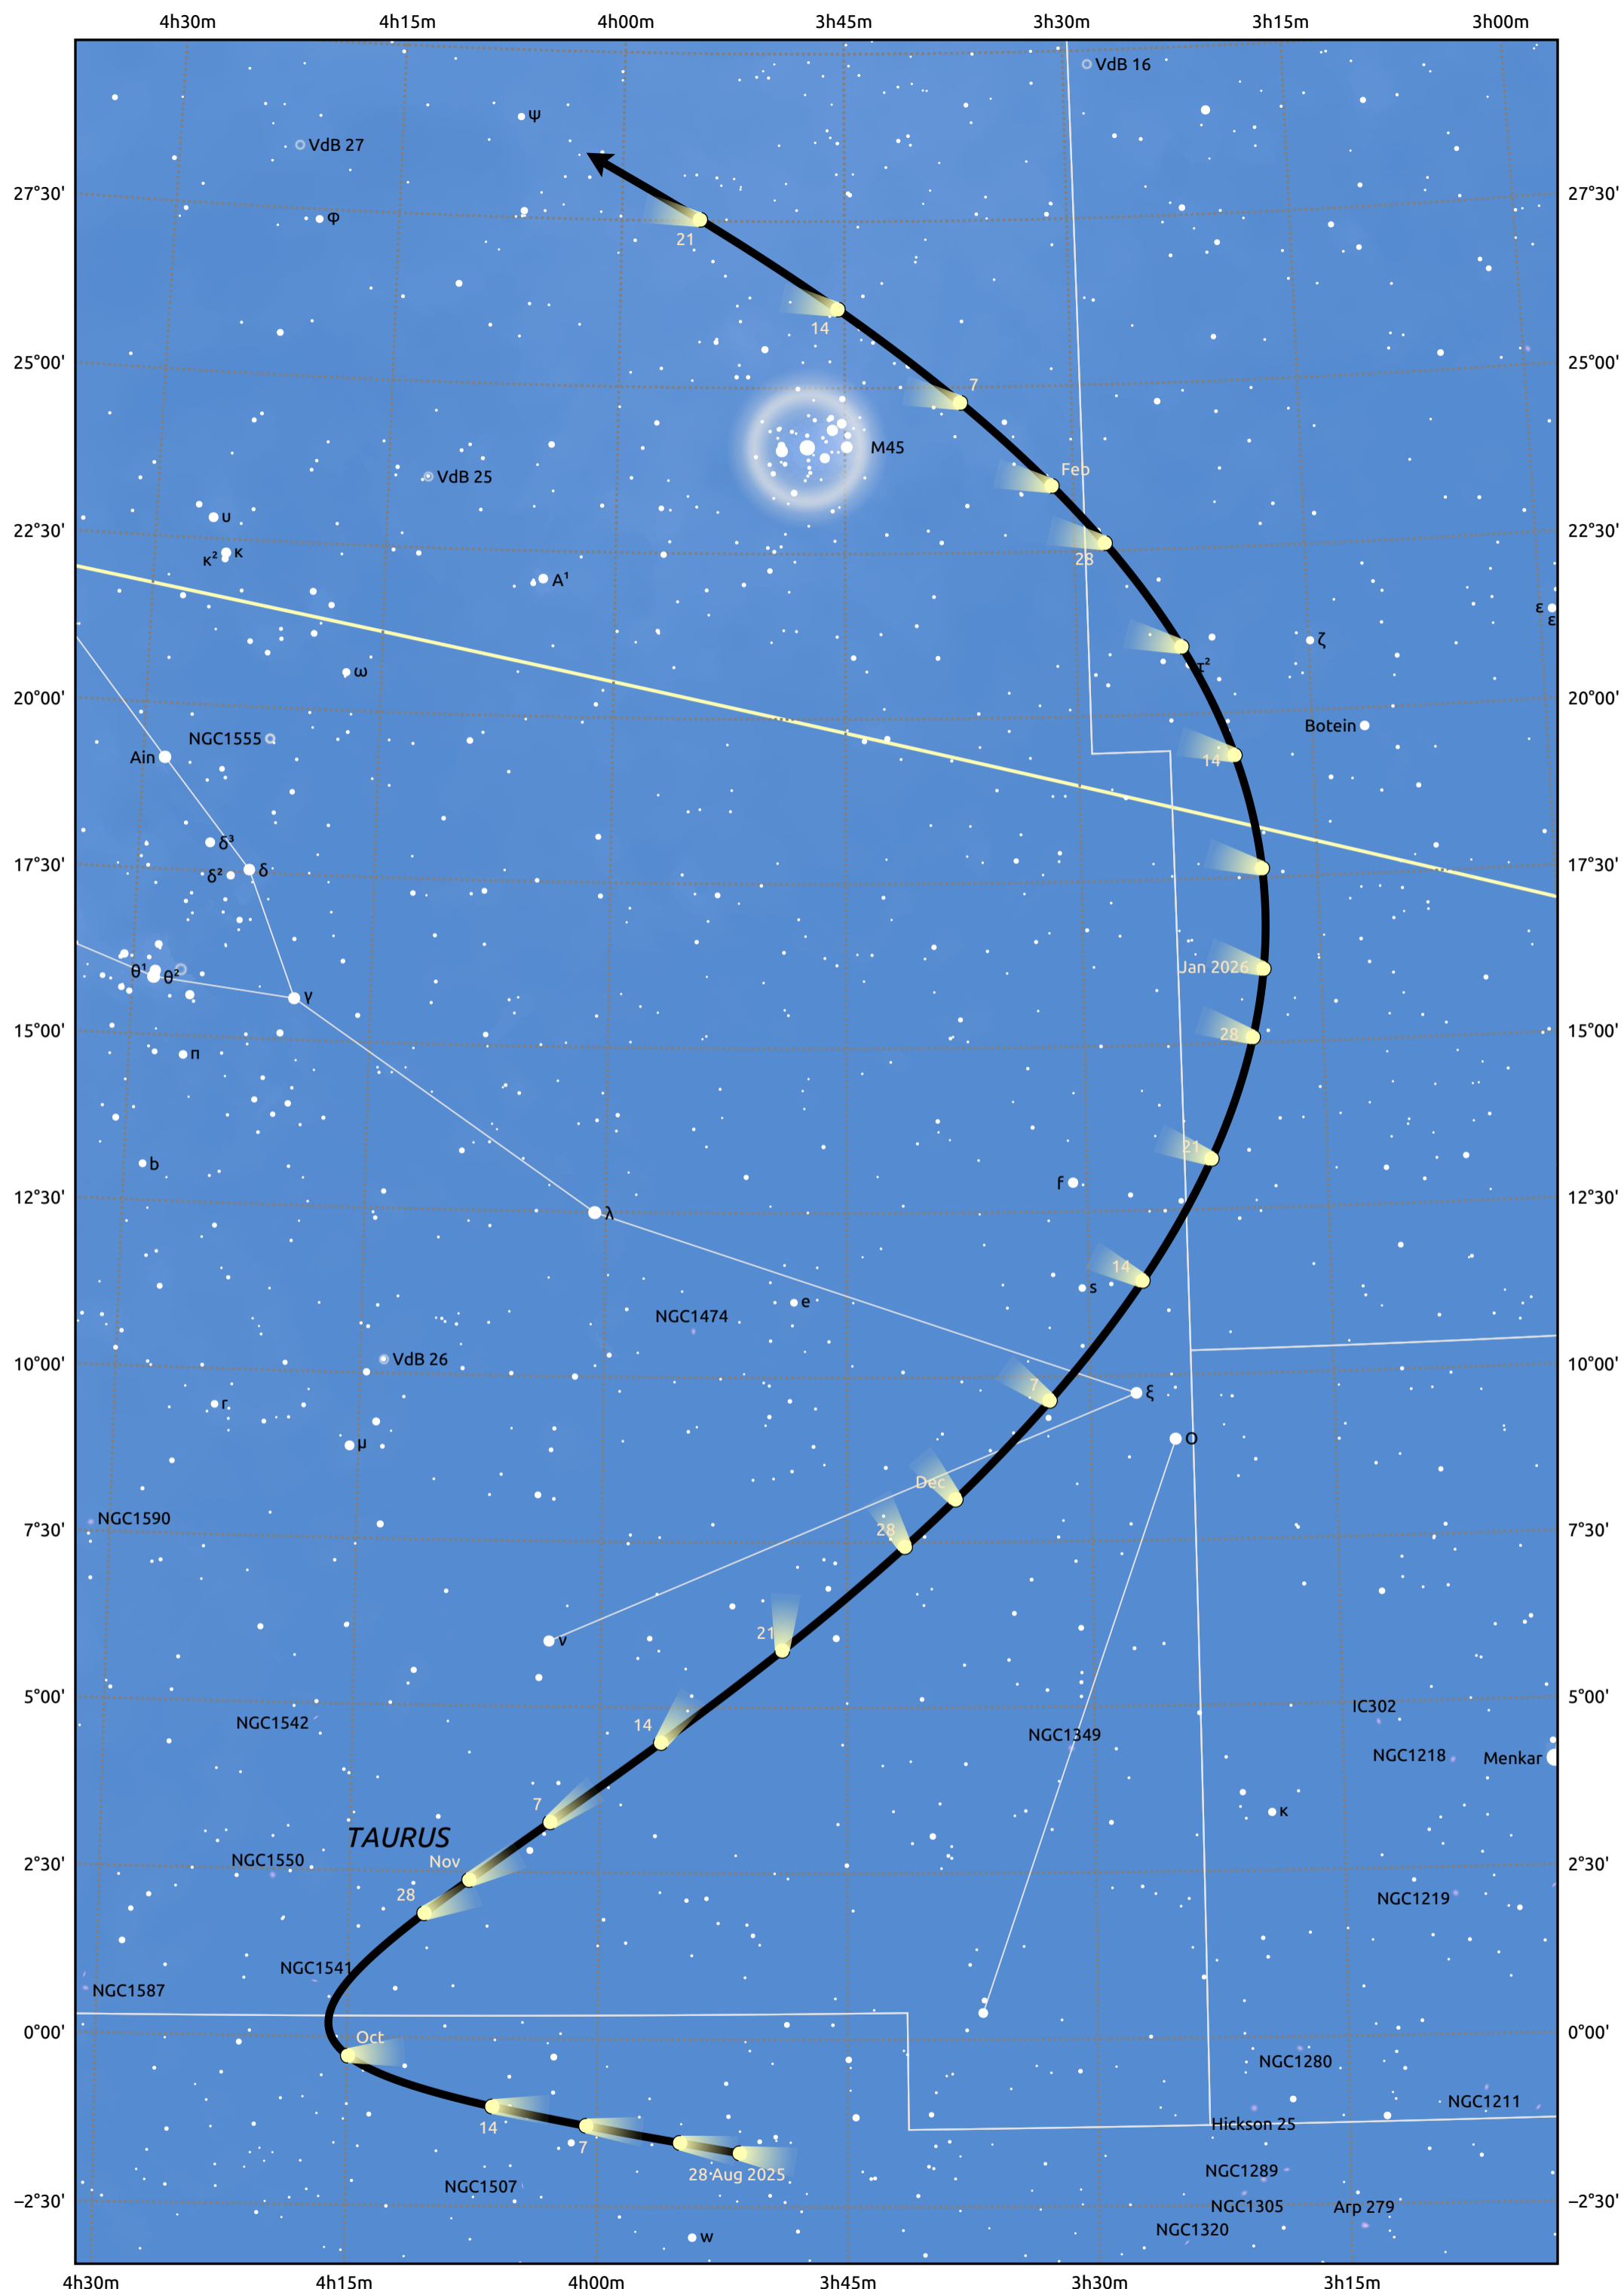

The path of 240P/NEAT starting on 28 Aug 2025

© Dominic Ford 2011–2025. Date markers placed at midnight UTC. Downloaded from <https://in-the-sky.org>

Magnitude scale: · 9.0 · 8.0 · 7.0 · 6.0 · 5.0 · 4.0 · 3.0 · 2.0

— Ecliptic Plane

Galaxy Bright nebula Open cluster Globular cluster Planetary nebula

| Date | Mag |
|-------------|------|
| 2025 Sep 1 | 12.5 |
| 2025 Oct 11 | 11.6 |
| 2025 Nov 1 | 11.2 |
| 2026 Jan 1 | 11.3 |