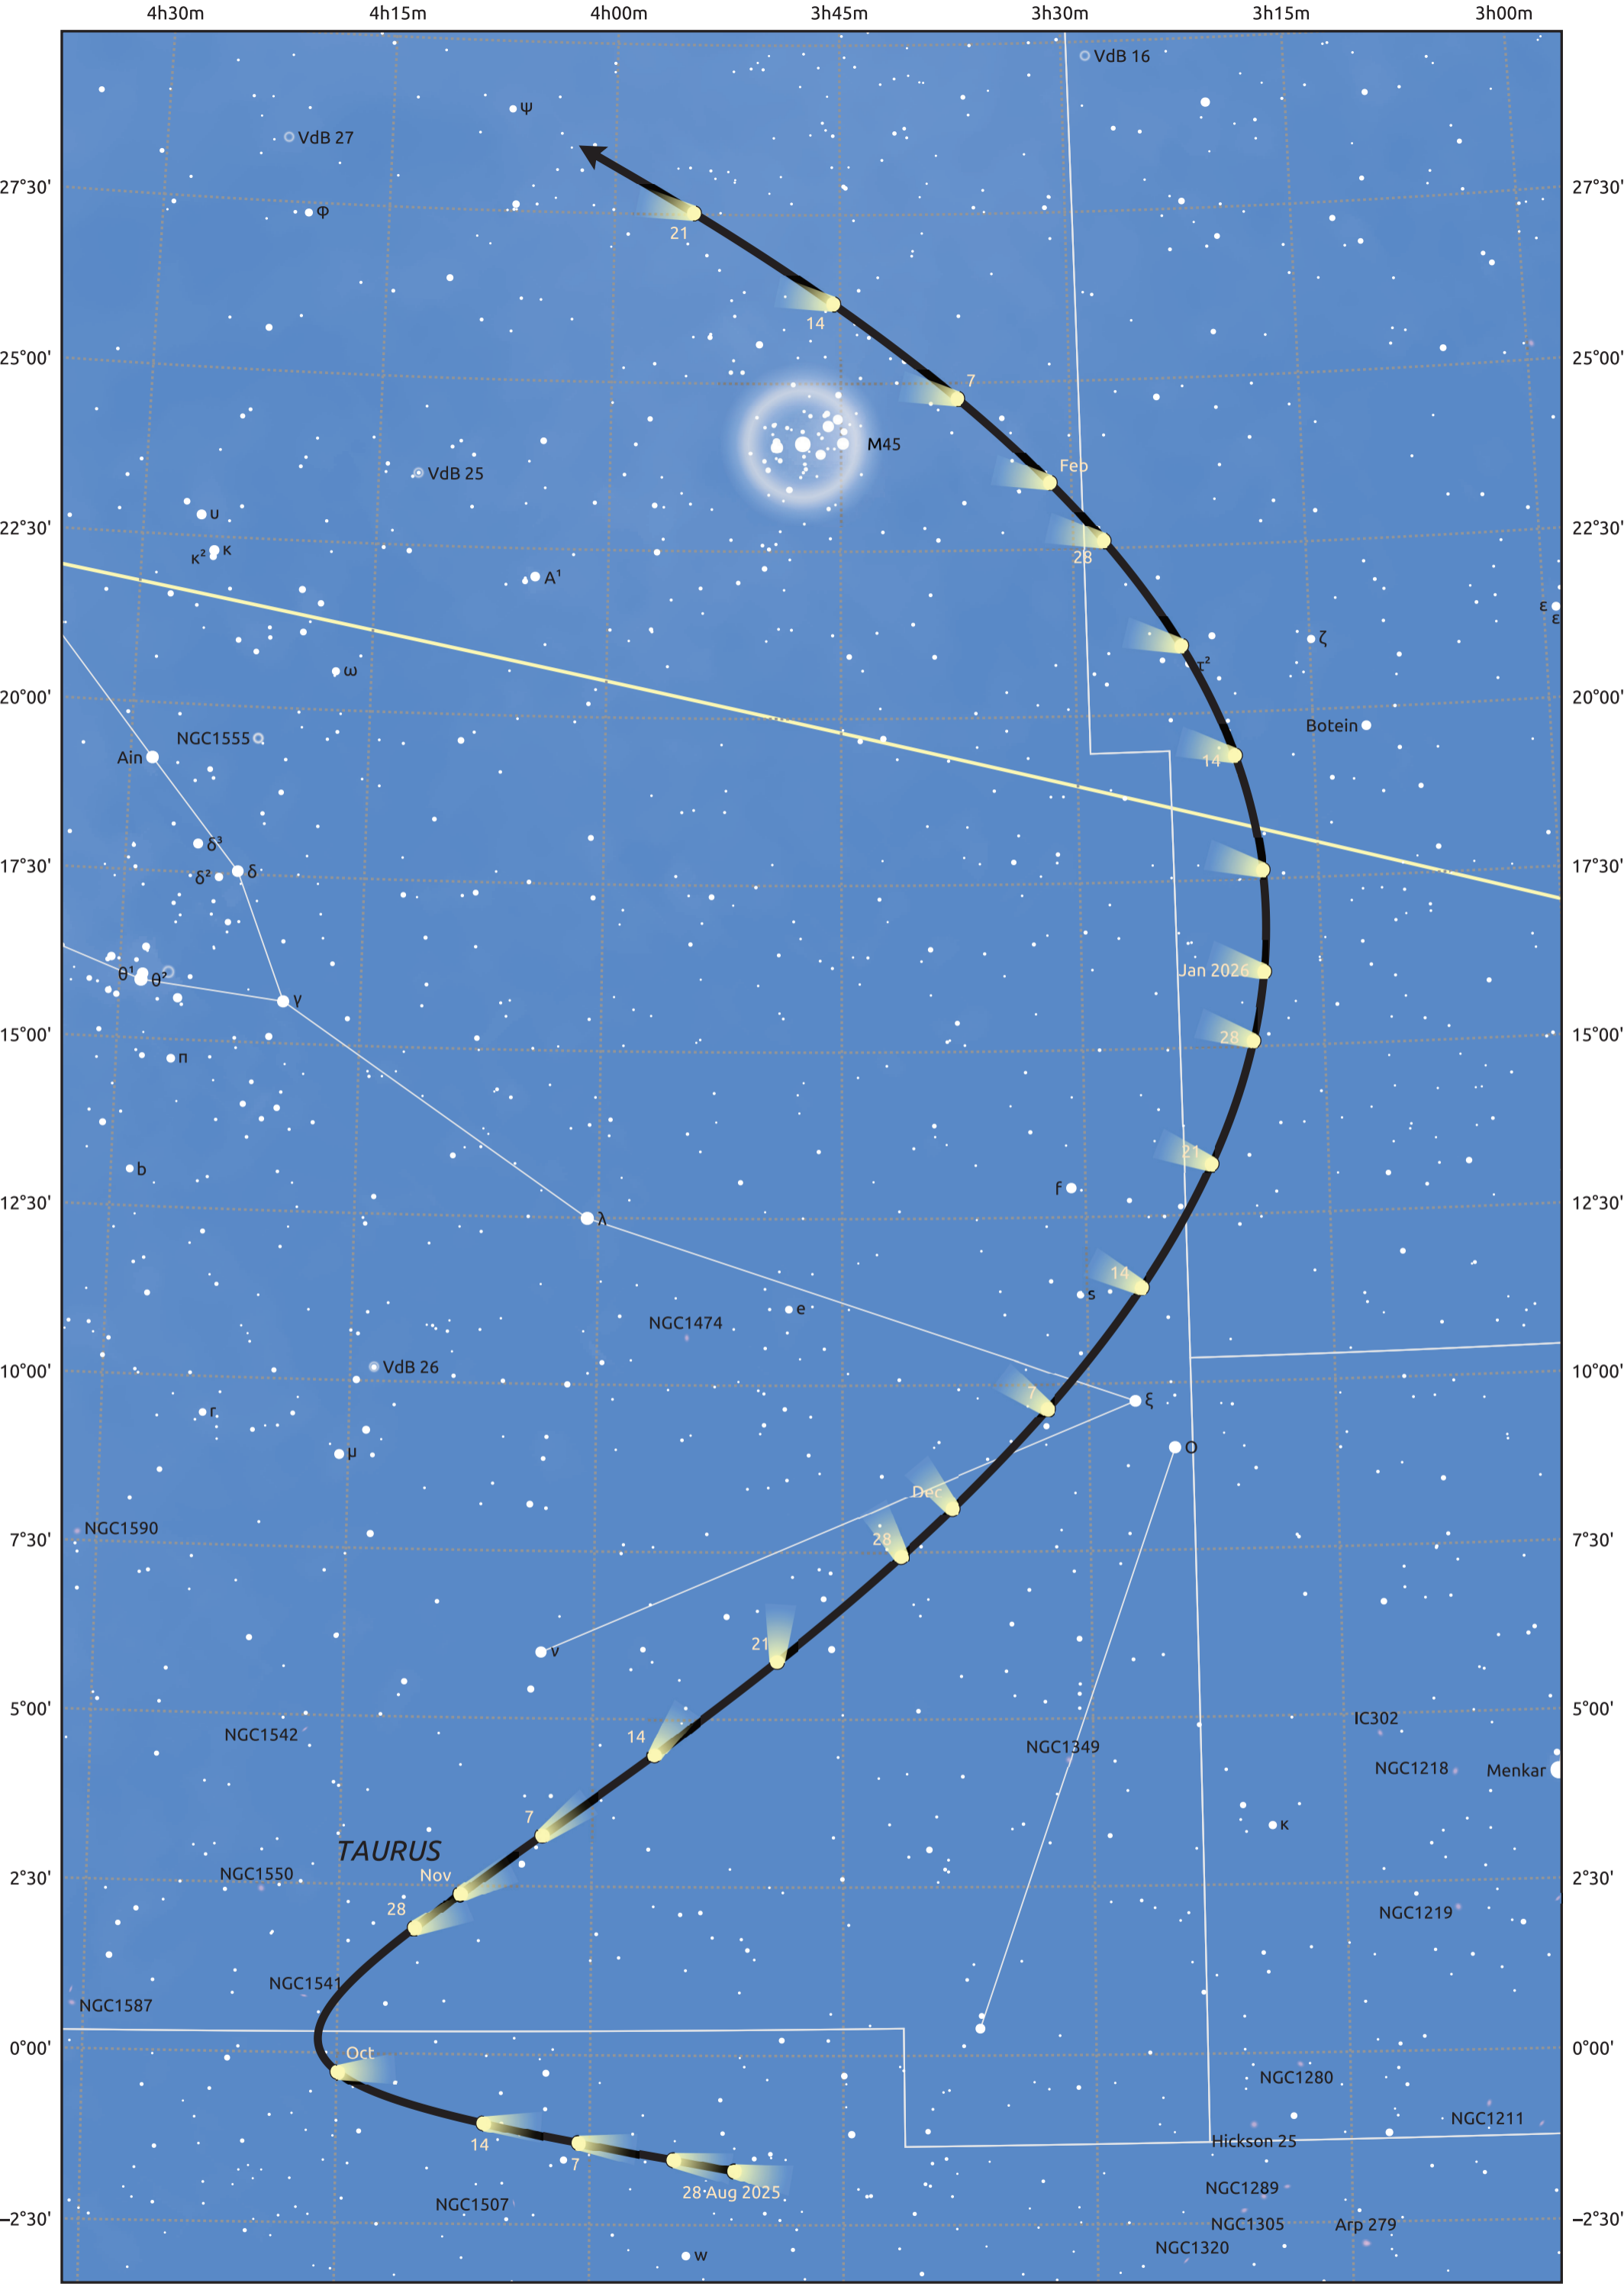

The path of 240P/NEAT starting on 28 Aug 2025

© Dominic Ford 2011–2025. Date markers placed at midnight UTC. Downloaded from <https://in-the-sky.org>

Magnitude scale: 9.0 8.0 7.0 6.0 5.0 4.0 3.0 2.0

— Ecliptic Plane

- Galaxy
- Bright nebula
- Open cluster
- Globular cluster
- ◇ Planetary nebula

Date	Mag
2025 Sep 1	12.5
2025 Oct 11	11.6
2025 Nov 1	11.2
2026 Jan 1	11.3