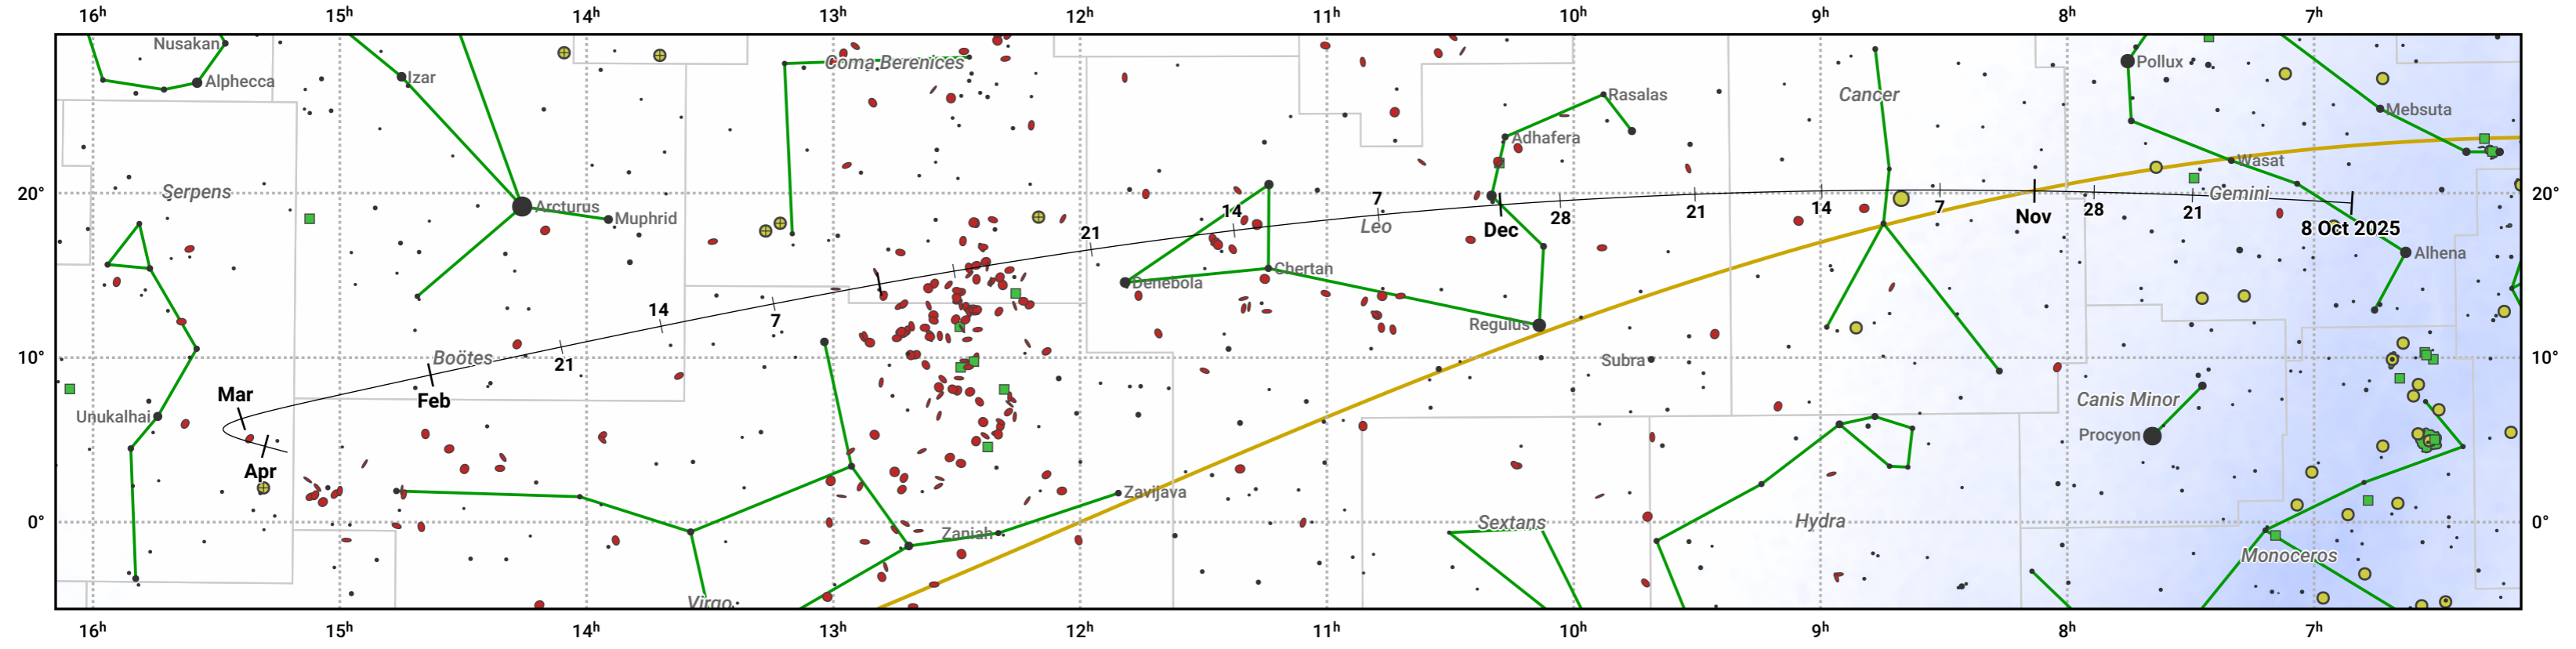

The path of 24P/Schaumasse starting on 8 Oct 2025

© Dominic Ford 2011–2024. Date markers placed at midnight UTC. Downloaded from <https://in-the-sky.org>

Magnitude scale: ● 6.0 ● 5.0 ● 4.0 ● 3.0 ● 2.0 ● 1.0 ● 0.0

— Ecliptic Plane

● Galaxy ■ Bright nebula ● Open cluster ⊕ Globular cluster

Date	Mag
2025 Oct 23	12.2
2025 Nov 1	11.5
2025 Nov 6	11.2
2025 Nov 22	10.0
2025 Dec 10	9.0
2026 Jan 1	8.4
2026 Mar 1	9.9
2026 Mar 4	10.0
2026 Mar 24	11.0