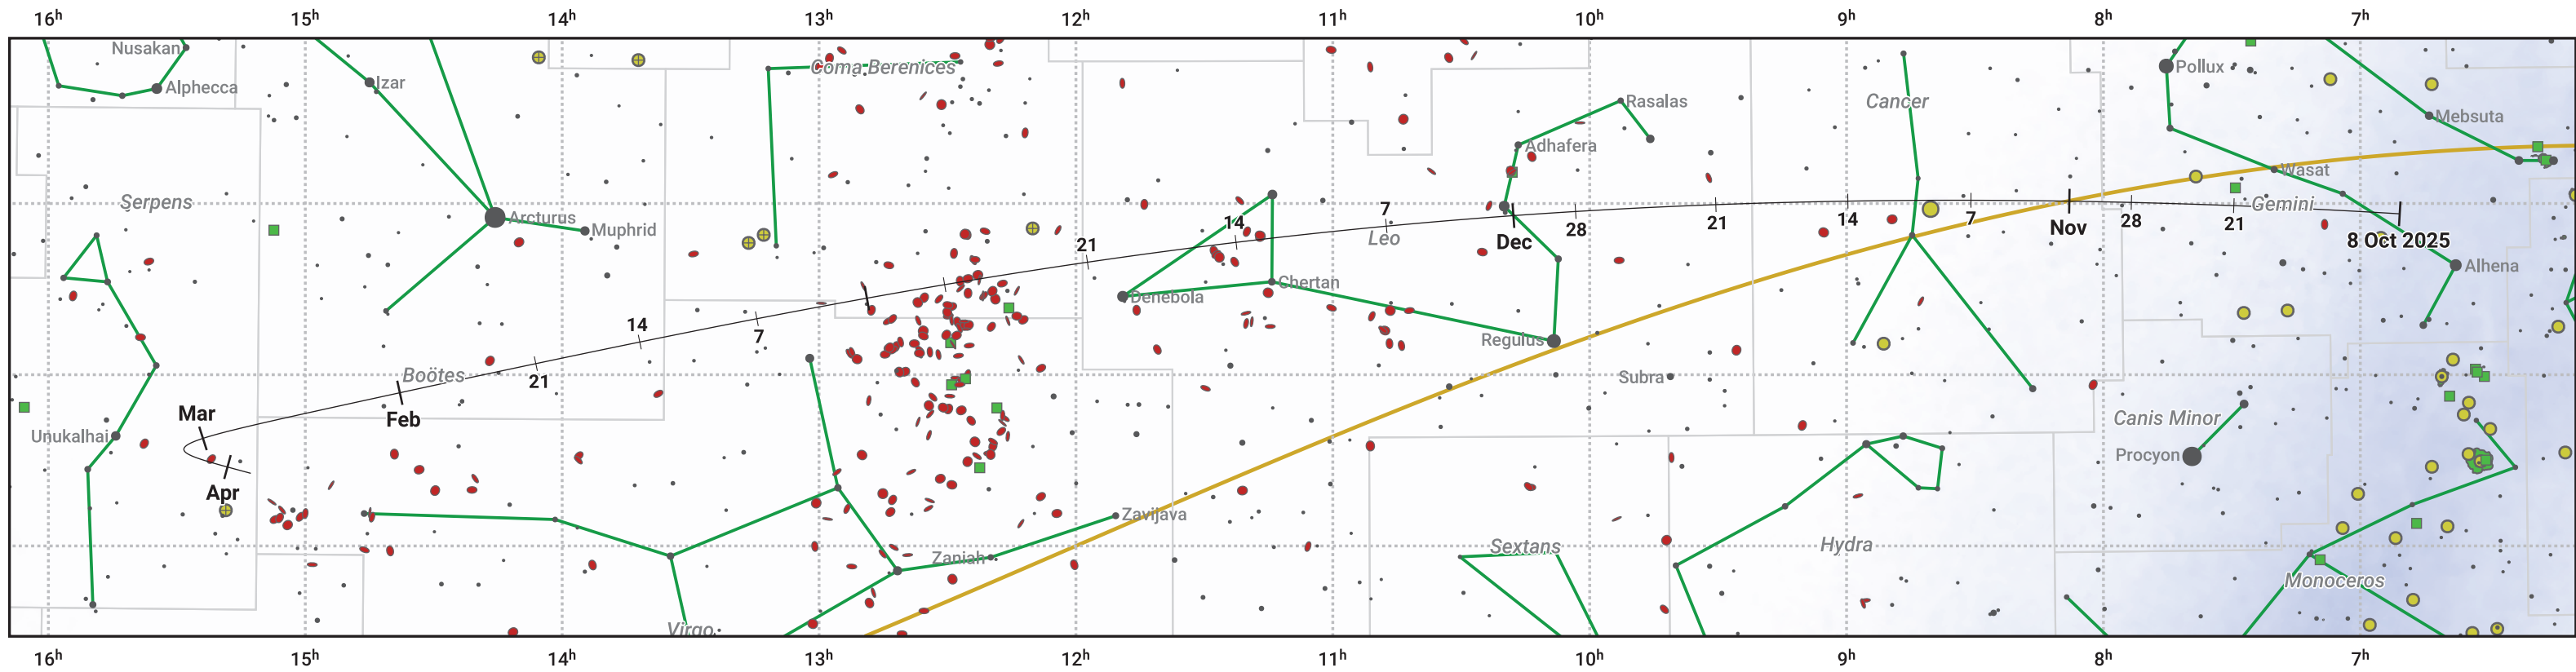

# The path of 24P/Schaumasse starting on 8 Oct 2025

© Dominic Ford 2011–2024. Date markers placed at midnight UTC. Downloaded from <https://in-the-sky.org>

Magnitude scale:  6.0  5.0  4.0  3.0  2.0  1.0  0.0

Ecliptic Plane

Galaxy   
  Bright nebula   
  Open cluster   
  Globular cluster

Date	Mag
2025 Oct 23	12.2
2025 Nov 1	11.5
2025 Nov 6	11.2
2025 Nov 22	10.0
2026 Jan 1	8.4
2026 Mar 1	9.9
2026 Mar 4	10.0
2026 Mar 24	11.0