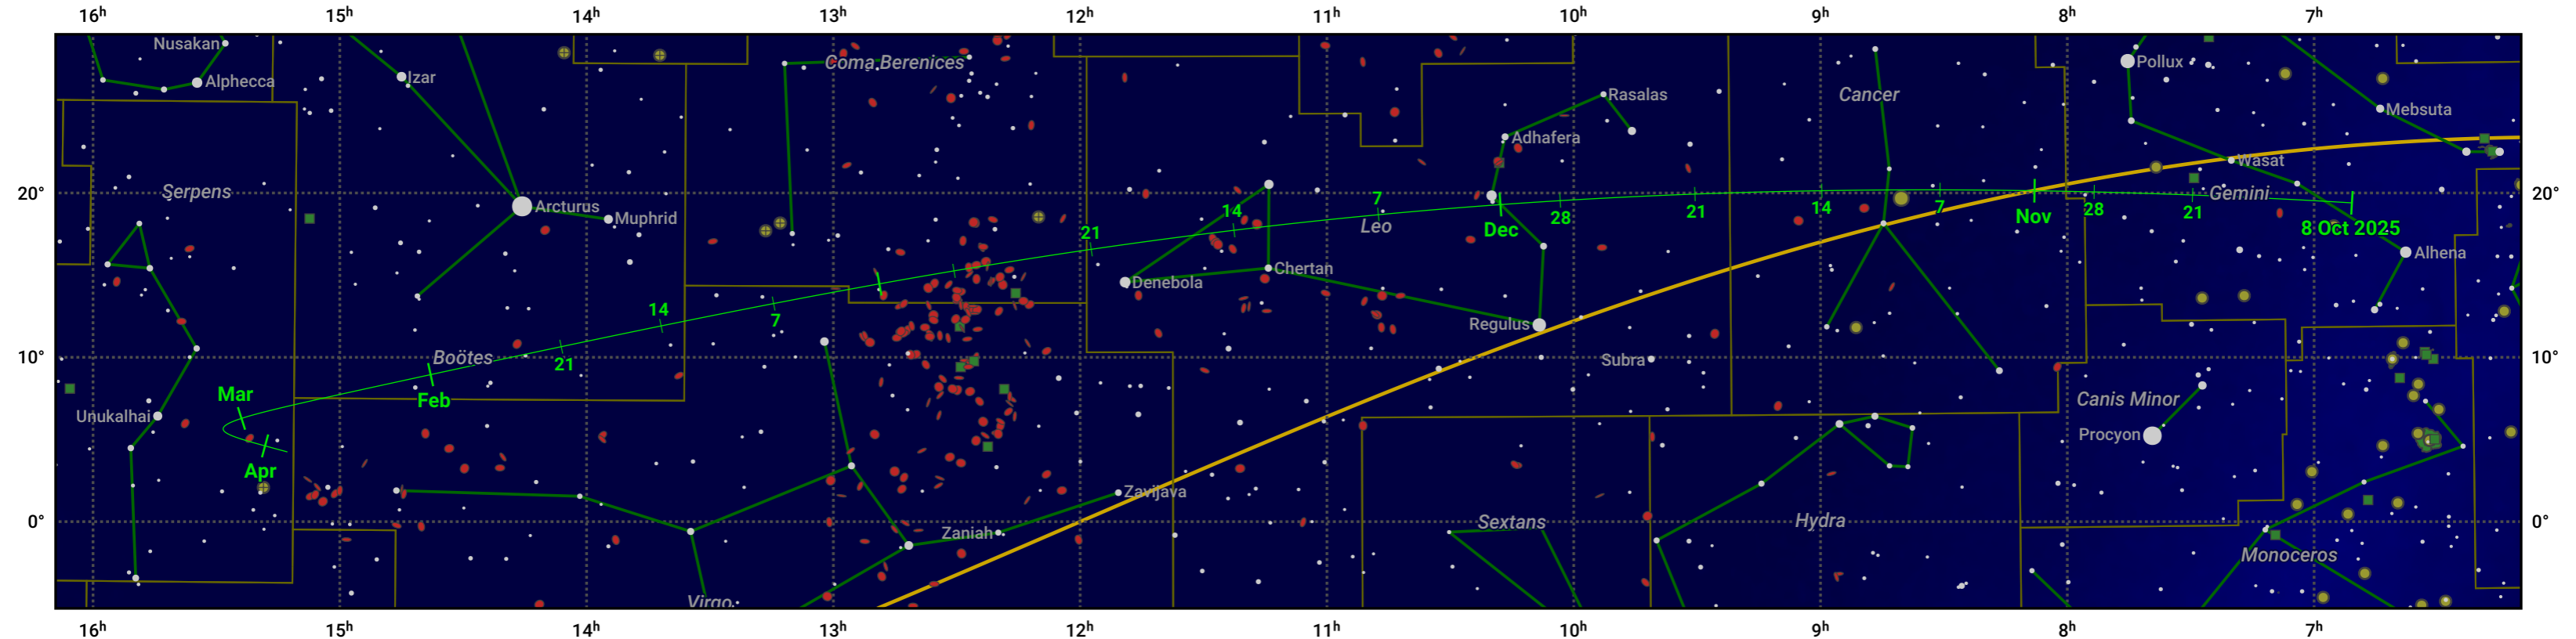

The path of 24P/Schaumasse starting on 8 Oct 2025

© Dominic Ford 2011–2024. Date markers placed at midnight UTC. Downloaded from <https://in-the-sky.org>

Magnitude scale: 6.0 5.0 4.0 3.0 2.0 1.0 0.0

Ecliptic Plane

Galaxy Bright nebula Open cluster Globular cluster

Date	Mag
2025 Oct 23	12.2
2025 Nov 1	11.5
2025 Nov 6	11.2
2025 Nov 22	10.0
2025 Dec 10	9.0
2026 Jan 1	8.4
2026 Mar 1	9.9
2026 Mar 4	10.0
2026 Mar 24	11.0