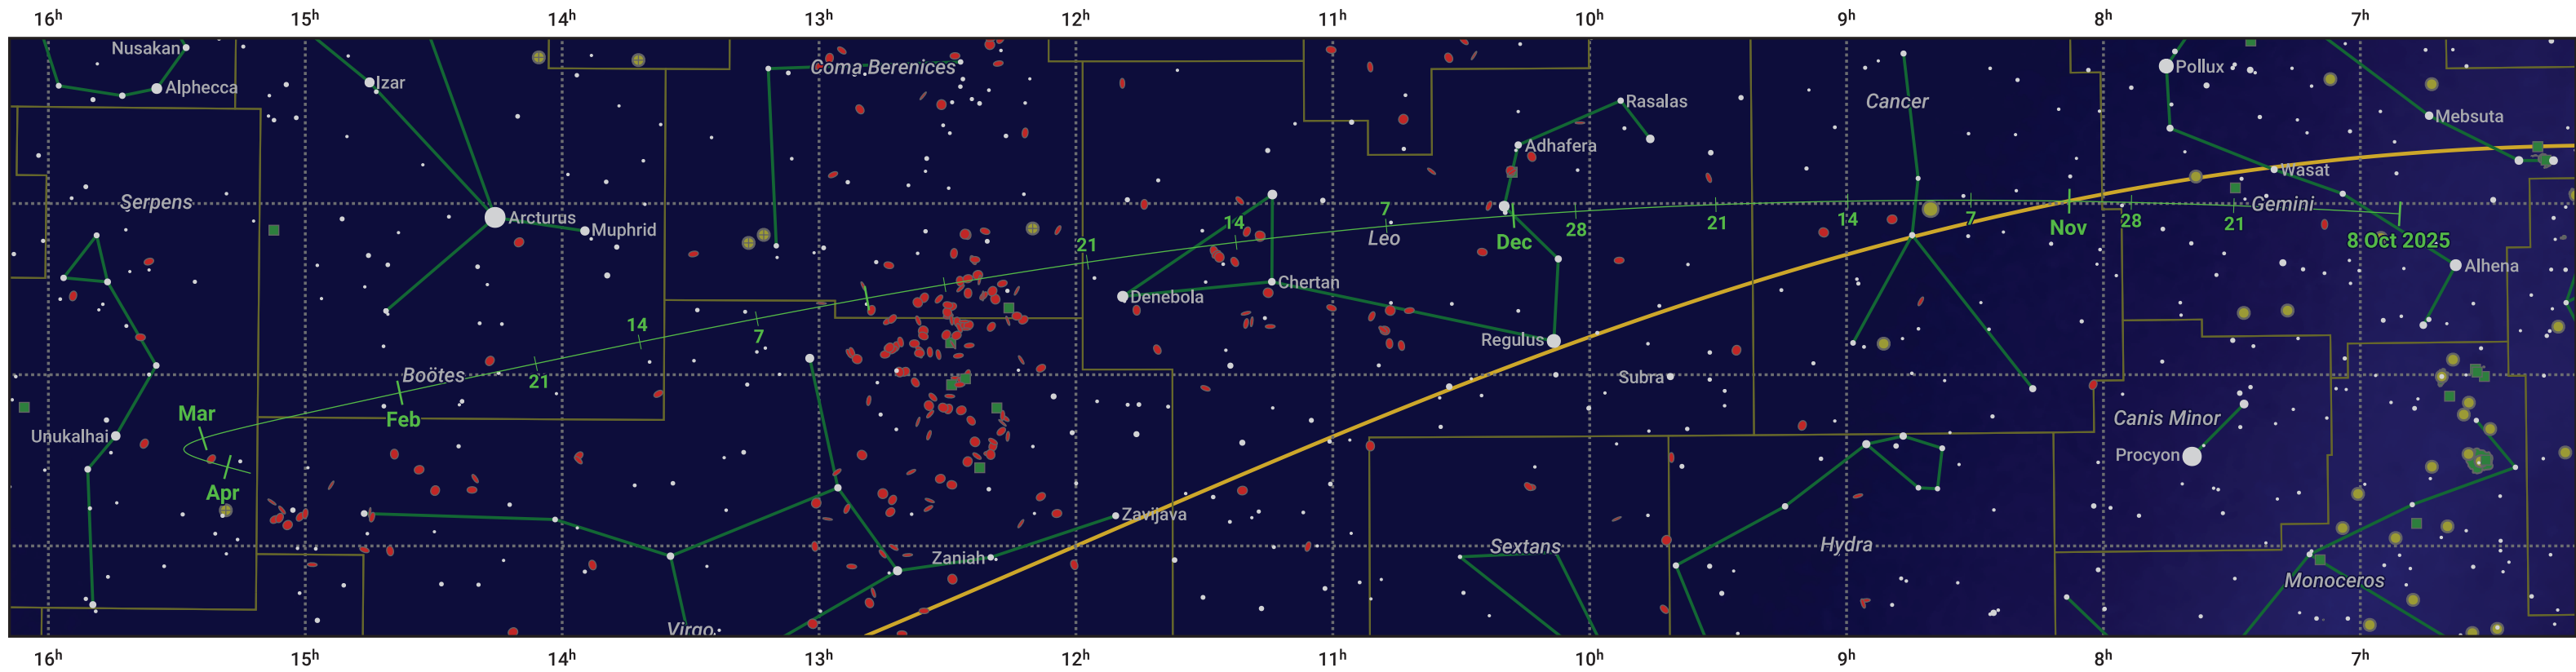

# The path of 24P/Schaumasse starting on 8 Oct 2025

© Dominic Ford 2011–2024. Date markers placed at midnight UTC. Downloaded from <https://in-the-sky.org>

Magnitude scale:  -6.0    -5.0    -4.0    -3.0    -2.0    -1.0    0.0

Ecliptic Plane

Galaxy    Bright nebula    Open cluster    Globular cluster

Date	Mag
2025 Oct 23	12.2
2025 Nov 1	11.5
2025 Nov 6	11.2
2025 Nov 22	10.0
2026 Jan 1	8.4
2026 Mar 1	9.9
2026 Mar 4	10.0
2026 Mar 24	11.0