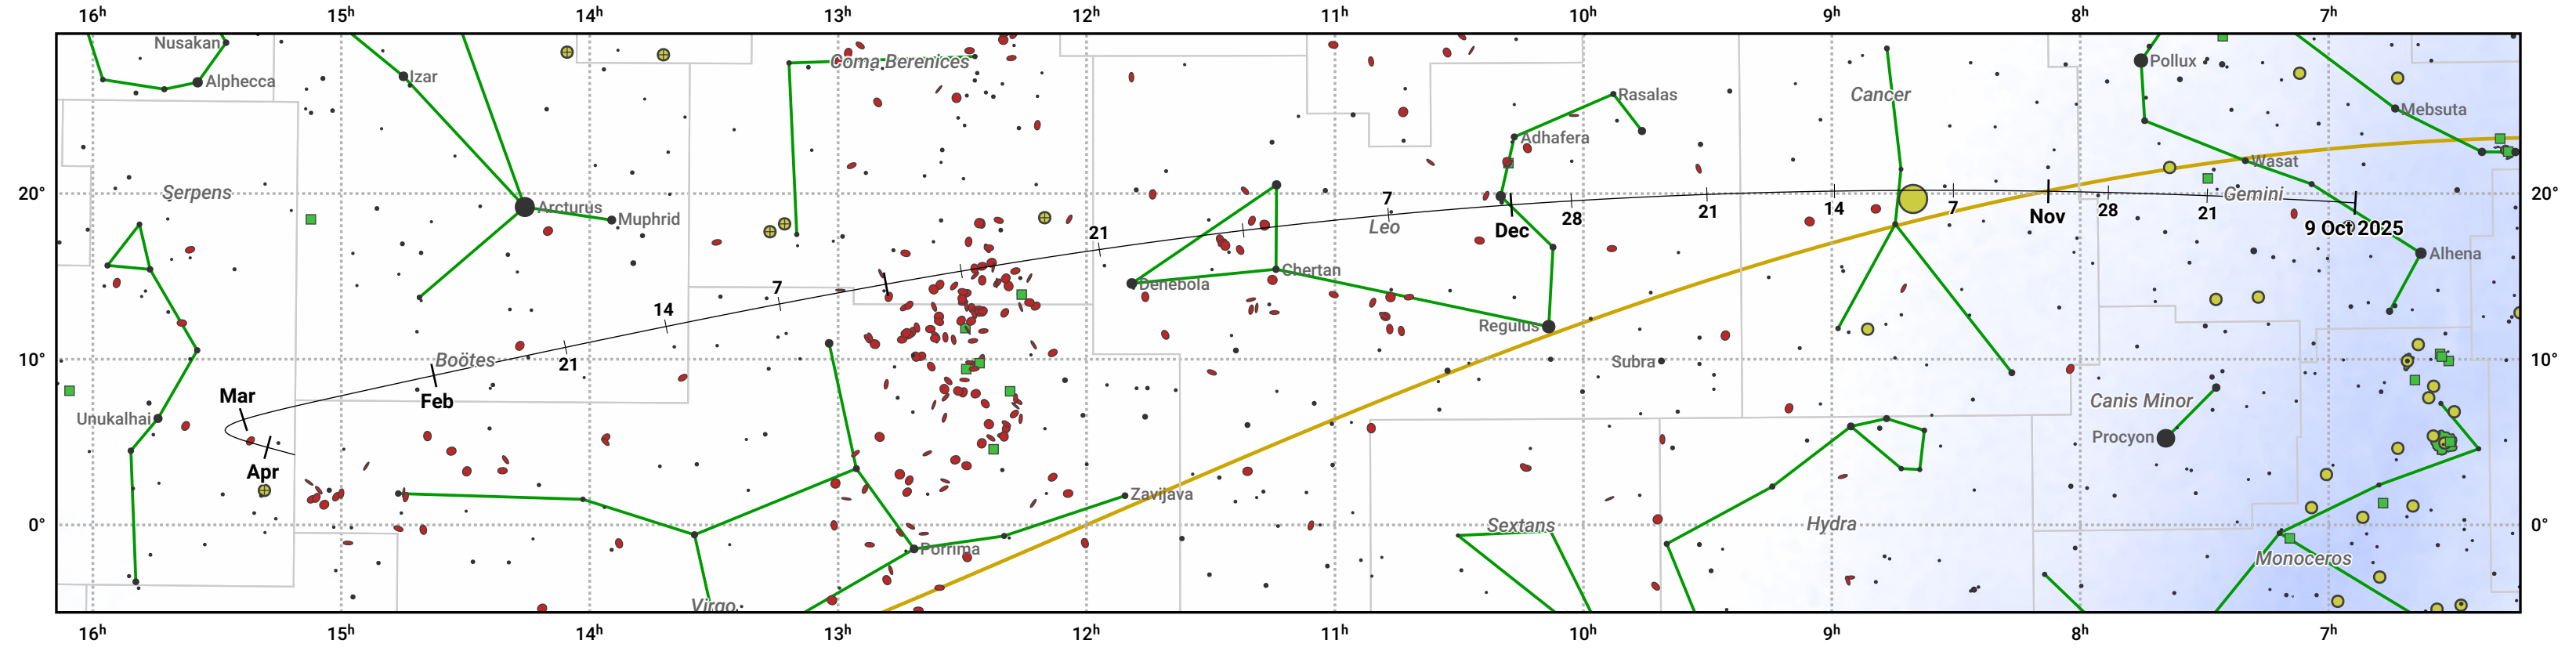

The path of 24P/Schaumasse starting on 9 Oct 2025

© Dominic Ford 2011–2024. Date markers placed at midnight UTC. Downloaded from <https://in-the-sky.org>

Magnitude scale: 6.0 5.0 4.0 3.0 2.0 1.0 0.0

Ecliptic Plane

Galaxy Bright nebula Open cluster + Globular cluster

Date	Mag
2025 Oct 24	12.1
2025 Nov 1	11.5
2025 Nov 7	11.1
2025 Nov 22	10.1
2025 Dec 10	9.0
2026 Jan 1	8.4
2026 Mar 1	9.9
2026 Mar 5	10.1
2026 Mar 25	11.1