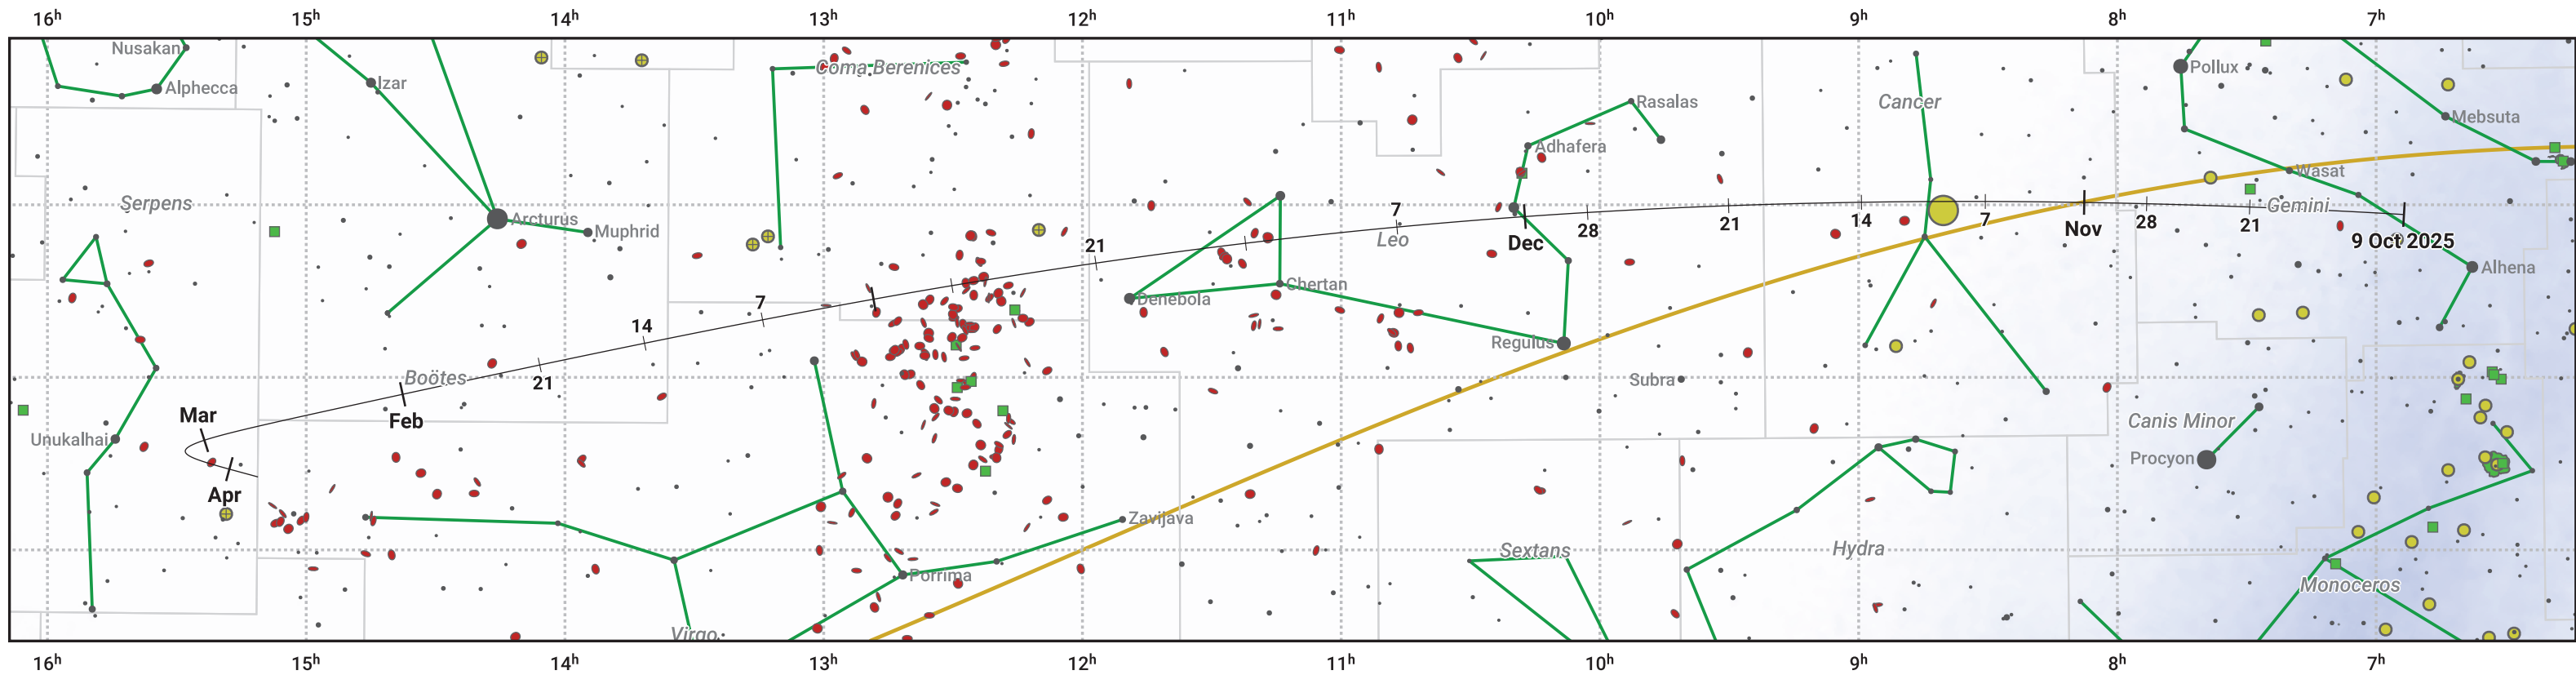

The path of 24P/Schaumasse starting on 9 Oct 2025

© Dominic Ford 2011–2024. Date markers placed at midnight UTC. Downloaded from <https://in-the-sky.org>

Magnitude scale: 6.0 5.0 4.0 3.0 2.0 1.0 0.0

Ecliptic Plane

Galaxy Bright nebula Open cluster Globular cluster

Date	Mag
2025 Oct 24	12.1
2025 Nov 1	11.5
2025 Nov 7	11.1
2025 Nov 22	10.1
2025 Dec 10	9.0
2026 Jan 1	8.4
2026 Mar 1	9.9
2026 Mar 5	10.1
2026 Mar 25	11.1