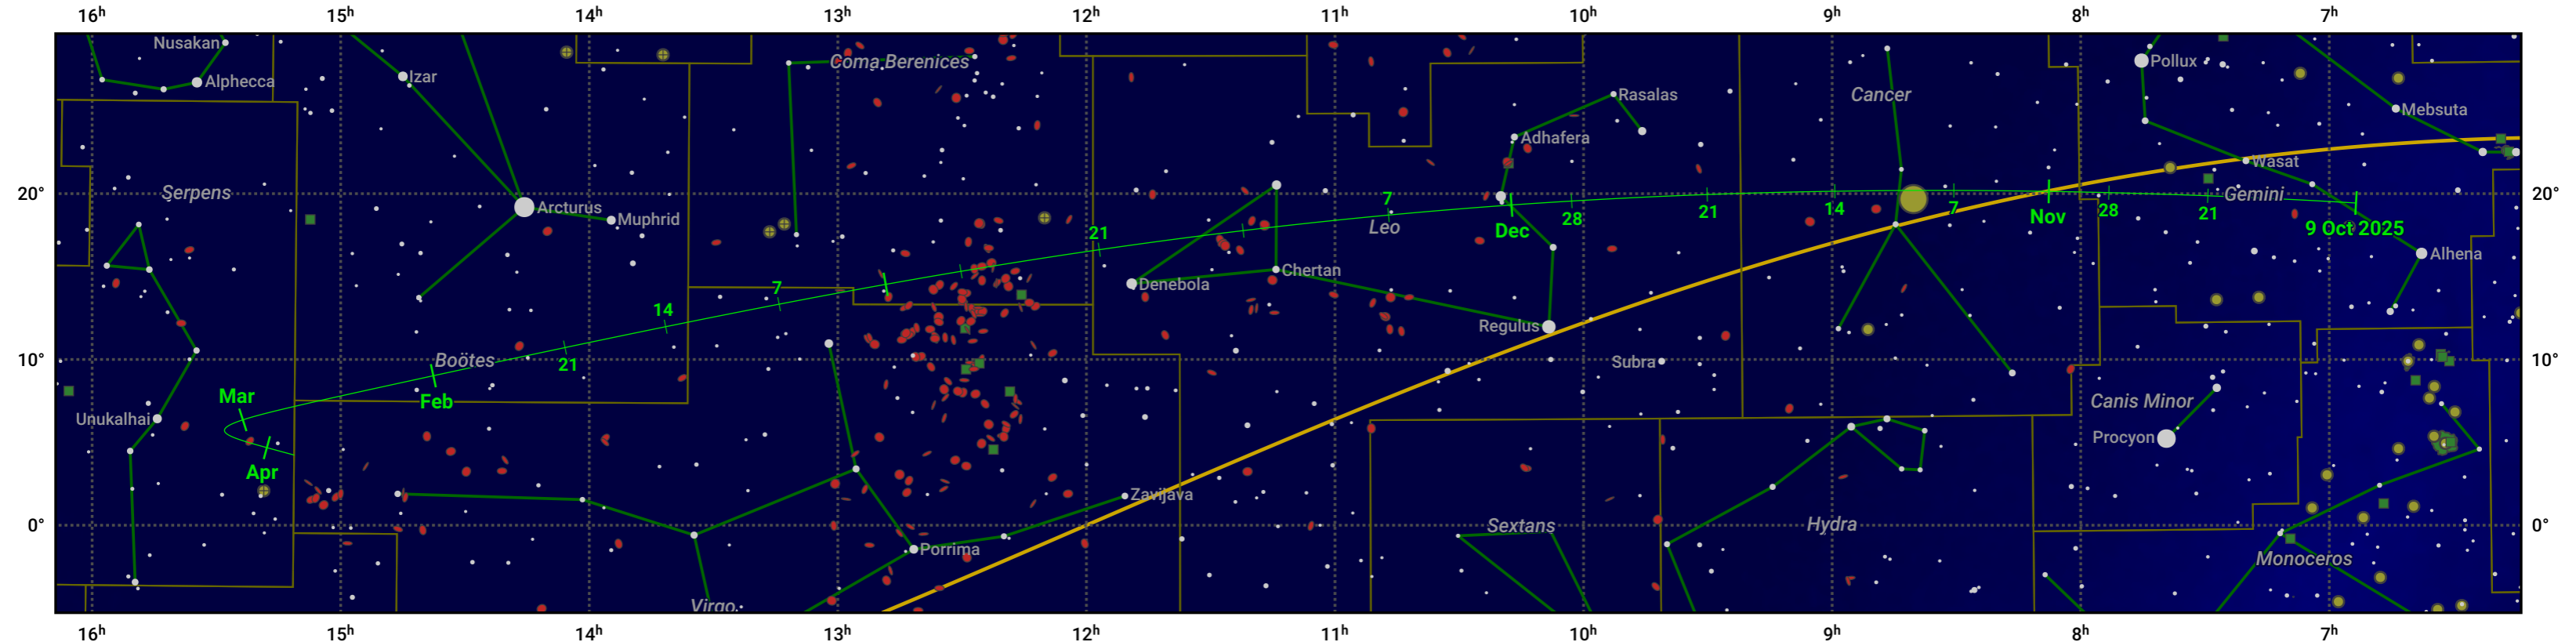

# The path of 24P/Schaumasse starting on 9 Oct 2025

© Dominic Ford 2011–2024. Date markers placed at midnight UTC. Downloaded from <https://in-the-sky.org>

Magnitude scale:  6.0  5.0  4.0  3.0  2.0  1.0  0.0

Ecliptic Plane

Galaxy  Bright nebula  Open cluster  Globular cluster

Date	Mag
2025 Oct 24	12.1
2025 Nov 1	11.5
2025 Nov 7	11.1
2025 Nov 22	10.1
2025 Dec 10	9.0
2026 Jan 1	8.4
2026 Mar 1	9.9
2026 Mar 5	10.1
2026 Mar 25	11.1