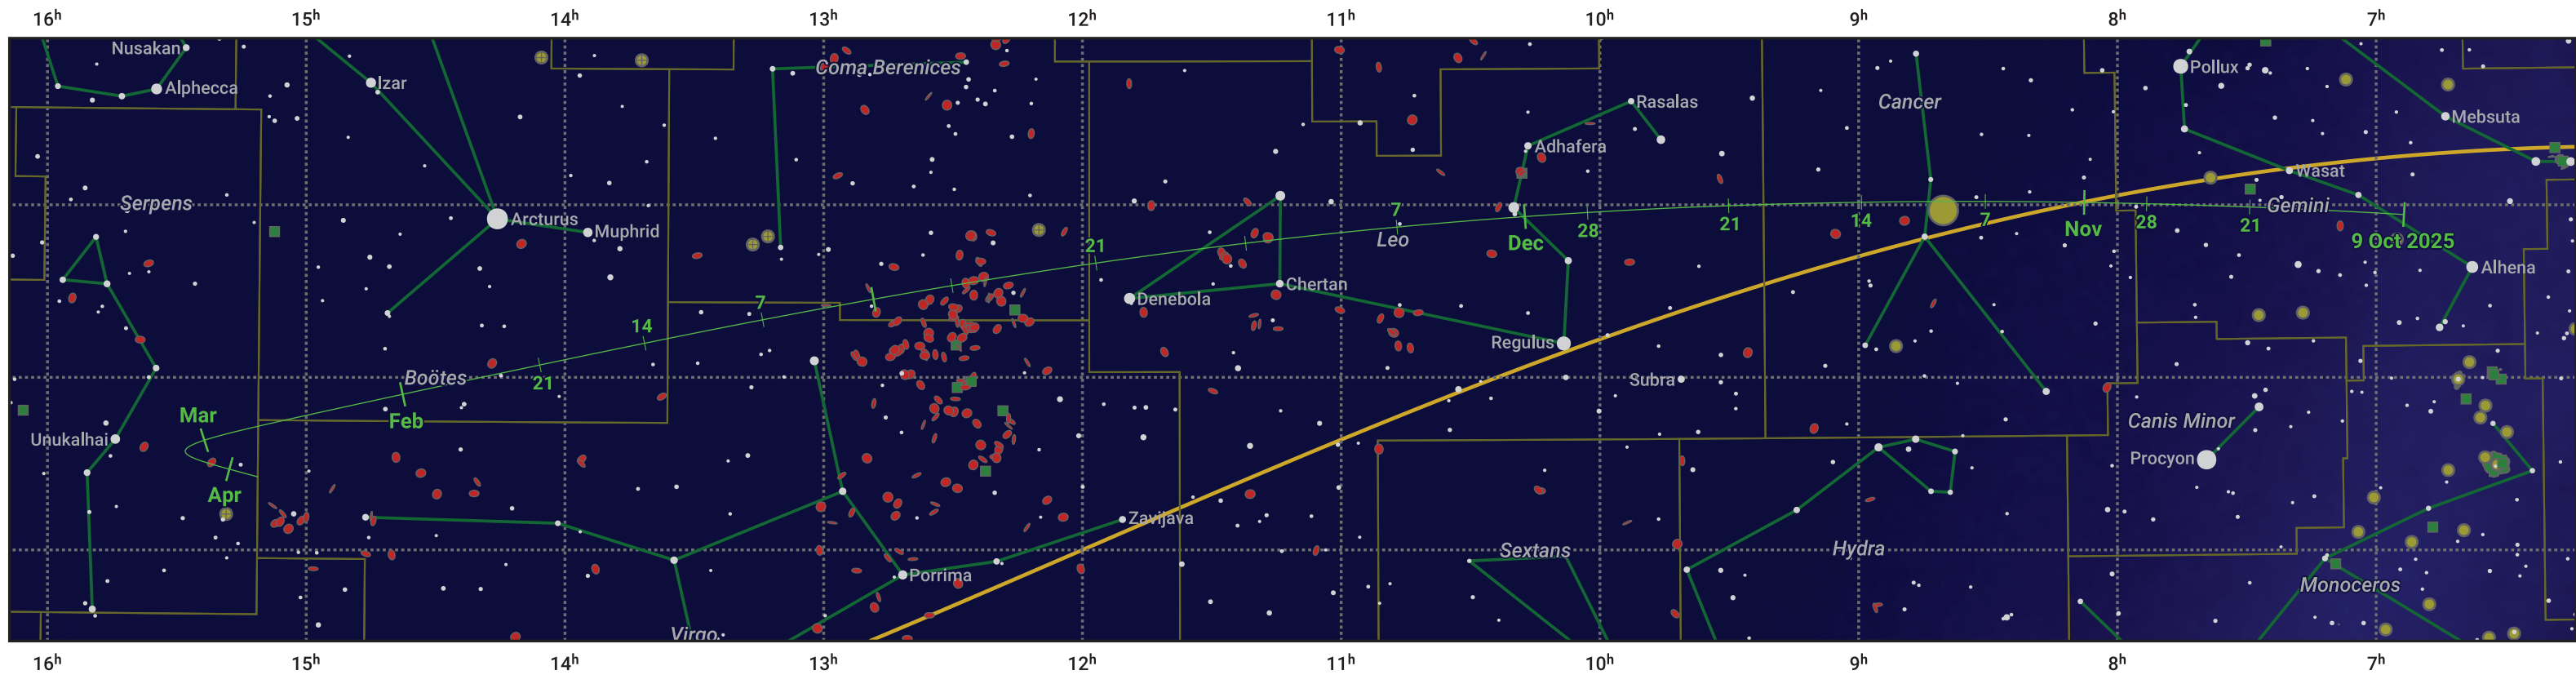

# The path of 24P/Schaumasse starting on 9 Oct 2025

© Dominic Ford 2011–2024. Date markers placed at midnight UTC. Downloaded from <https://in-the-sky.org>

Magnitude scale:  6.0  5.0  4.0  3.0  2.0  1.0  0.0

Ecliptic Plane

Galaxy  Bright nebula  Open cluster  Globular cluster

Date	Mag
2025 Oct 24	12.1
2025 Nov 1	11.5
2025 Nov 7	11.1
2025 Nov 22	10.1
2025 Dec 10	9.0
2026 Jan 1	8.4
2026 Mar 1	9.9
2026 Mar 5	10.1
2026 Mar 25	11.1