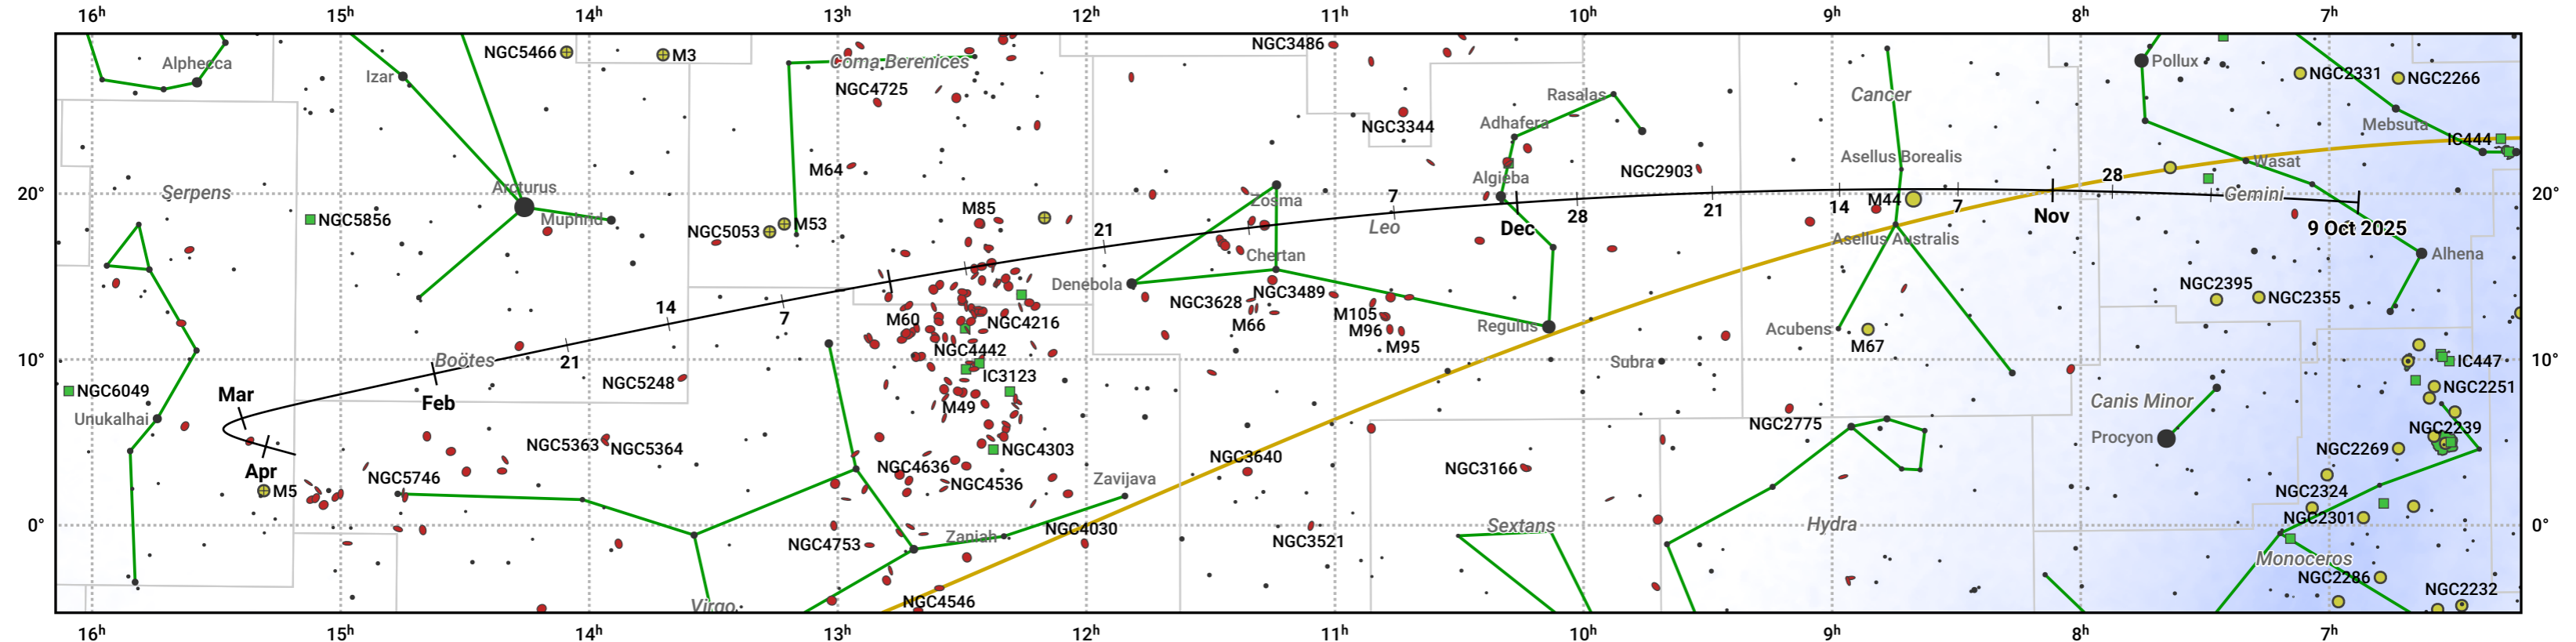

The path of 24P/Schaumasse starting on 9 Oct 2025

© Dominic Ford 2011–2024. Date markers placed at midnight UTC. Downloaded from <https://in-the-sky.org>

Magnitude scale: 6.0 5.0 4.0 3.0 2.0 1.0 0.0

- Galaxy
- Bright nebula
- Open cluster
- + Globular cluster

Date	Mag
2025 Oct 24	12.2
2025 Nov 1	11.6
2025 Nov 7	11.1
2025 Nov 22	10.1
2026 Jan 1	8.4
2026 Mar 1	9.9
2026 Mar 6	10.1
2026 Mar 26	11.1