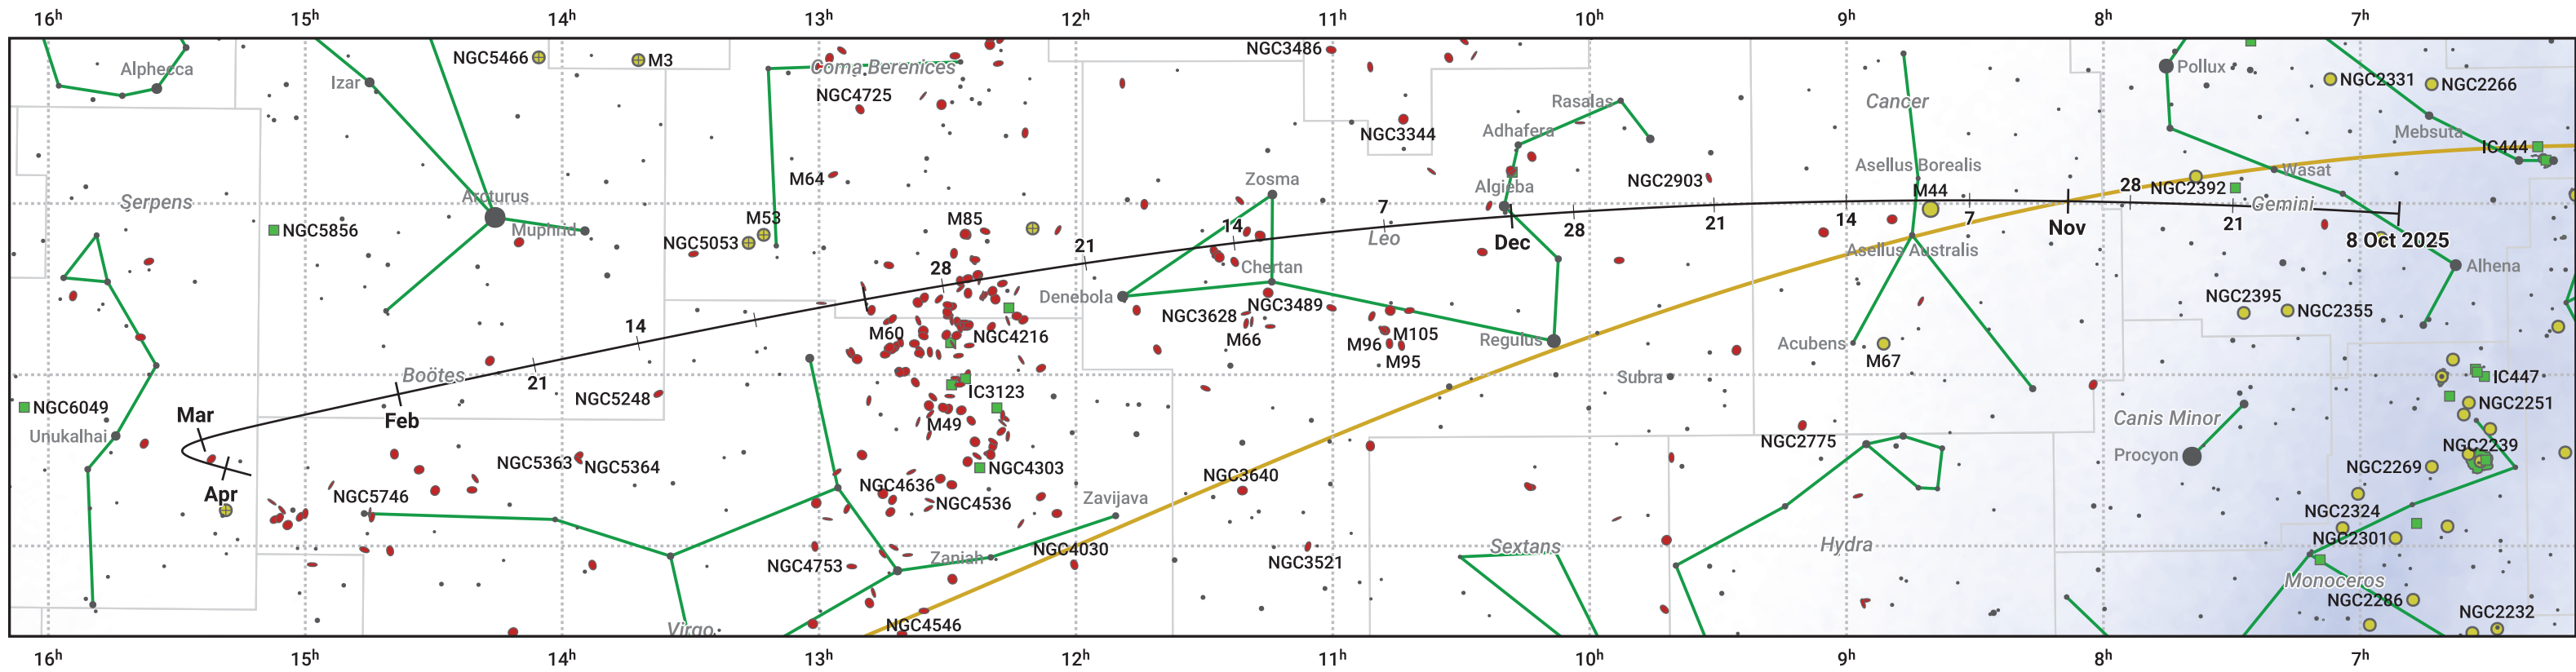

The path of 24P/Schaumasse starting on 8 Oct 2025

© Dominic Ford 2011–2024. Date markers placed at midnight UTC. Downloaded from <https://in-the-sky.org>

Magnitude scale: -6.0 -5.0 -4.0 -3.0 -2.0 -1.0 0.0

Ecliptic Plane

Galaxy
 Bright nebula
 Open cluster
 Globular cluster

Date	Mag
2025 Oct 23	12.2
2025 Nov 1	11.5
2025 Nov 6	11.2
2025 Nov 22	10.0
2026 Jan 1	8.4
2026 Mar 1	9.9
2026 Mar 4	10.0
2026 Mar 24	11.1