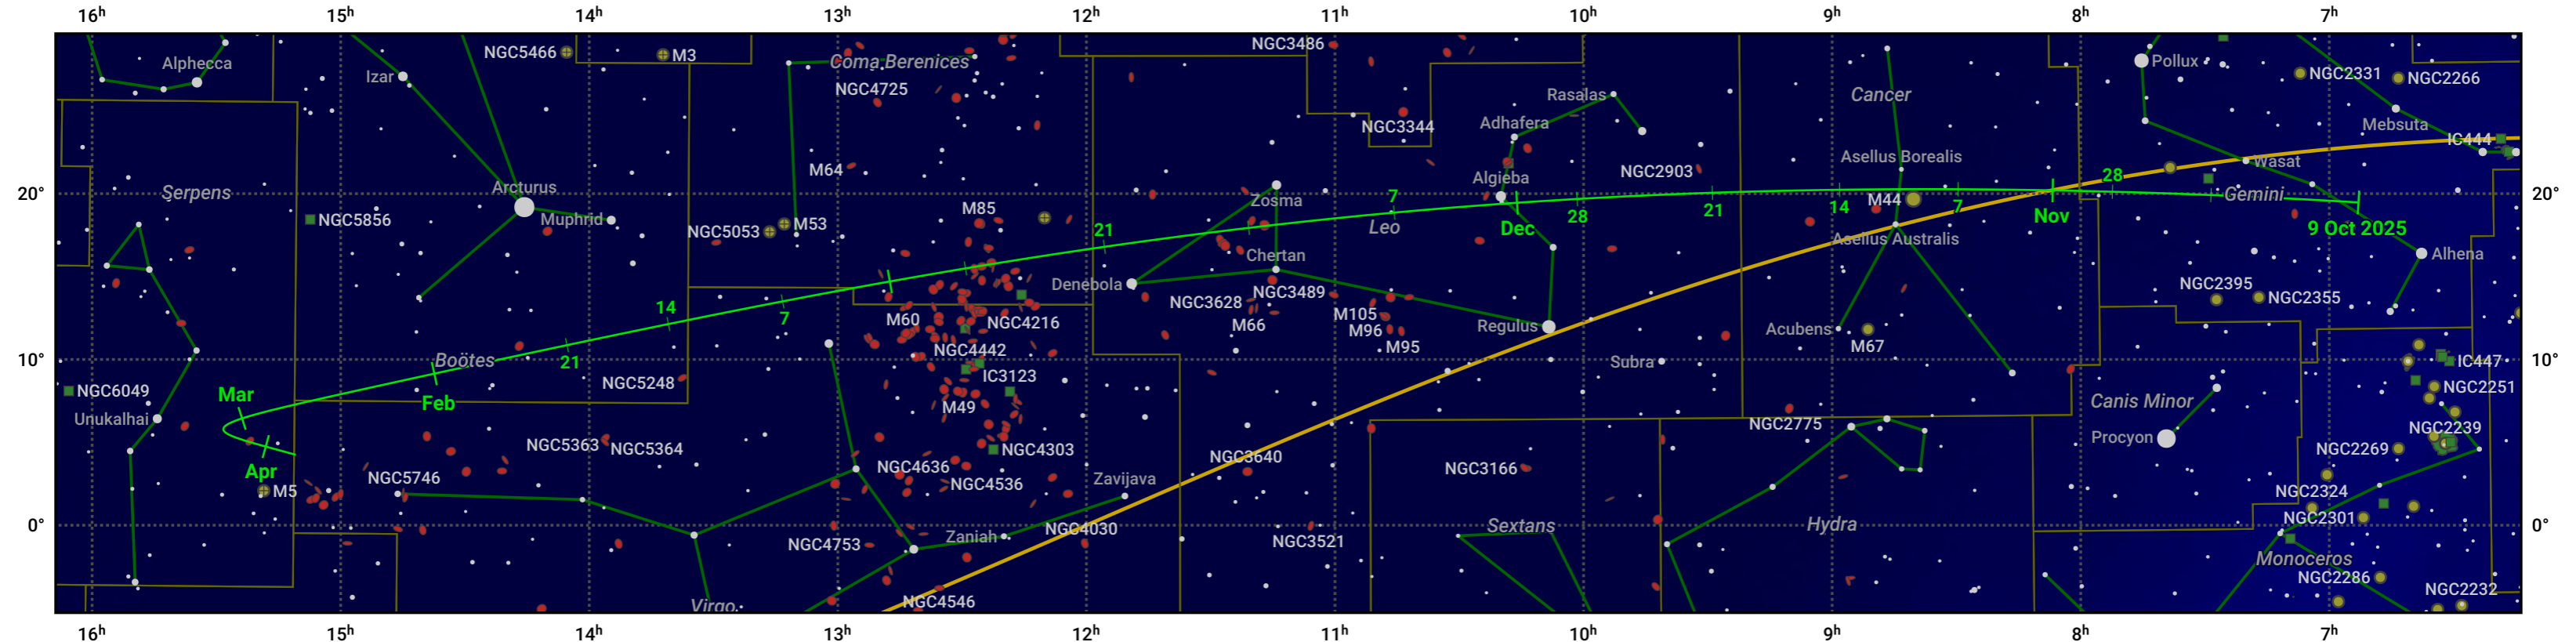

The path of 24P/Schaumasse starting on 9 Oct 2025

© Dominic Ford 2011–2024. Date markers placed at midnight UTC. Downloaded from <https://in-the-sky.org>

Magnitude scale: 6.0 5.0 4.0 3.0 2.0 1.0 0.0

Ecliptic Plane

Galaxy Bright nebula Open cluster Globular cluster

Date	Mag
2025 Oct 24	12.2
2025 Nov 1	11.6
2025 Nov 7	11.1
2025 Nov 22	10.1
2026 Jan 1	8.4
2026 Mar 1	9.9
2026 Mar 6	10.1
2026 Mar 26	11.1