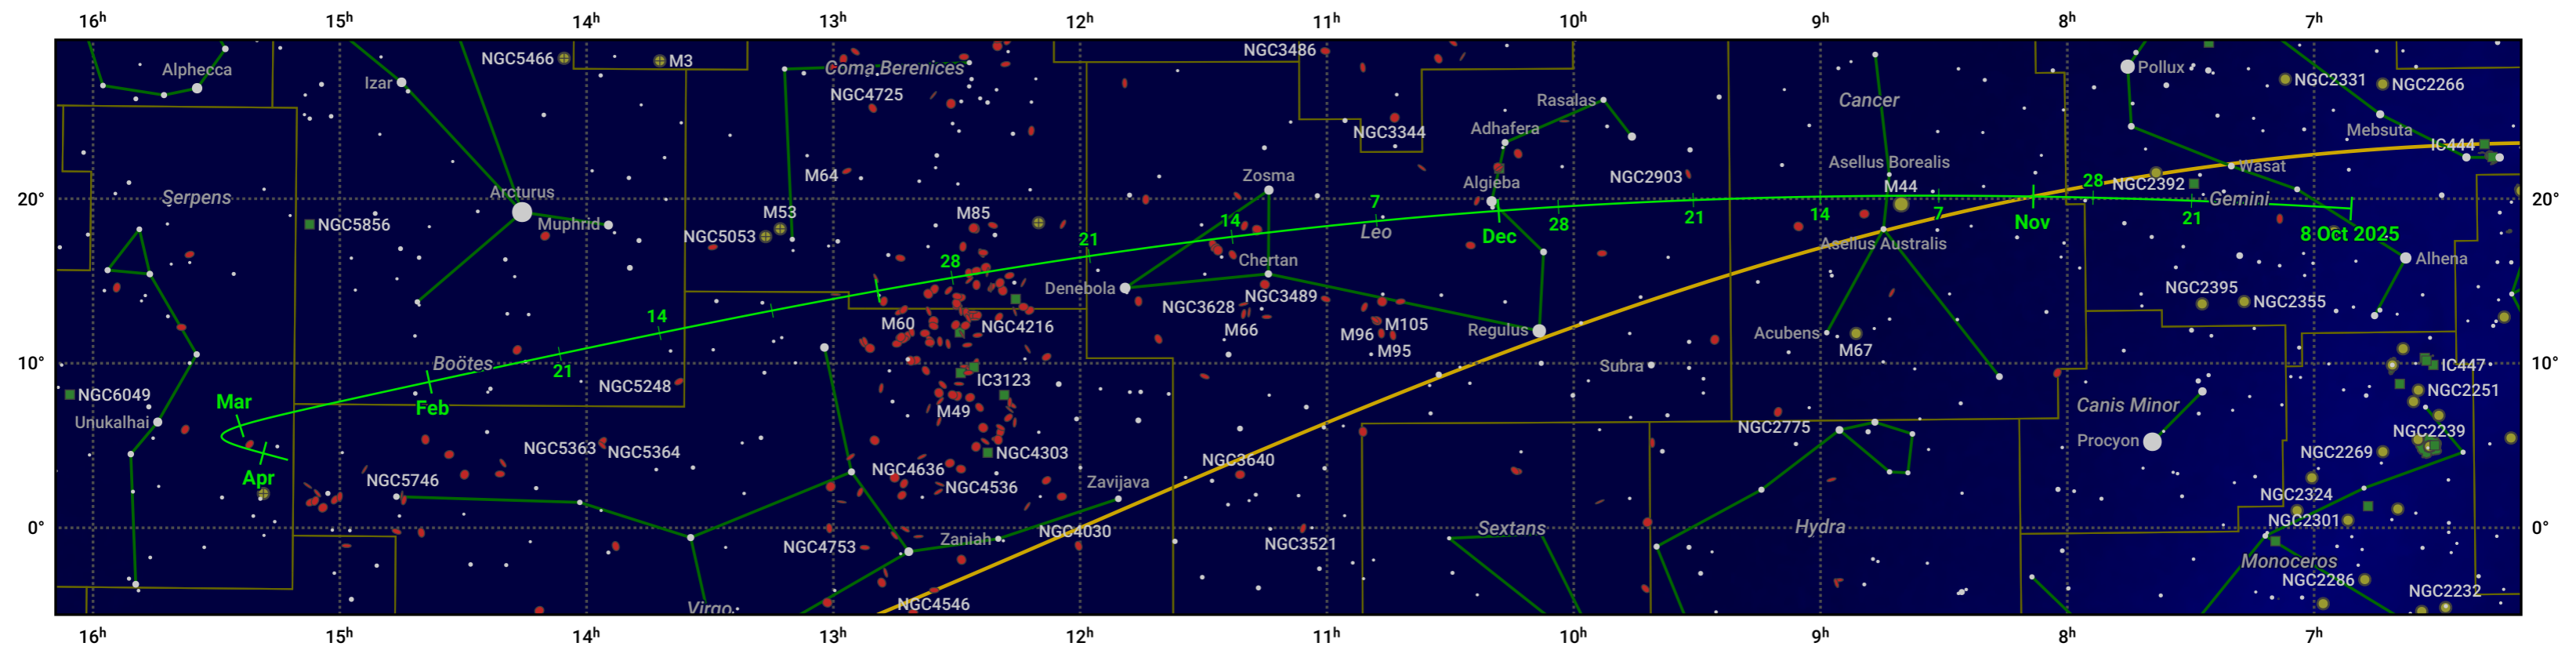

The path of 24P/Schaumasse starting on 8 Oct 2025

© Dominic Ford 2011–2024. Date markers placed at midnight UTC. Downloaded from <https://in-the-sky.org>

Magnitude scale: ● 6.0 ● 5.0 ● 4.0 ● 3.0 ● 2.0 ● 1.0 ● 0.0

— Ecliptic Plane

- Galaxy
- Bright nebula
- Open cluster
- ⊕ Globular cluster

Date	Mag
2025 Oct 23	12.2
2025 Nov 1	11.5
2025 Nov 6	11.2
2025 Nov 22	10.0
2025 Dec 10	9.0
2026 Jan 1	8.4
2026 Mar 1	9.9
2026 Mar 4	10.0
2026 Mar 24	11.1