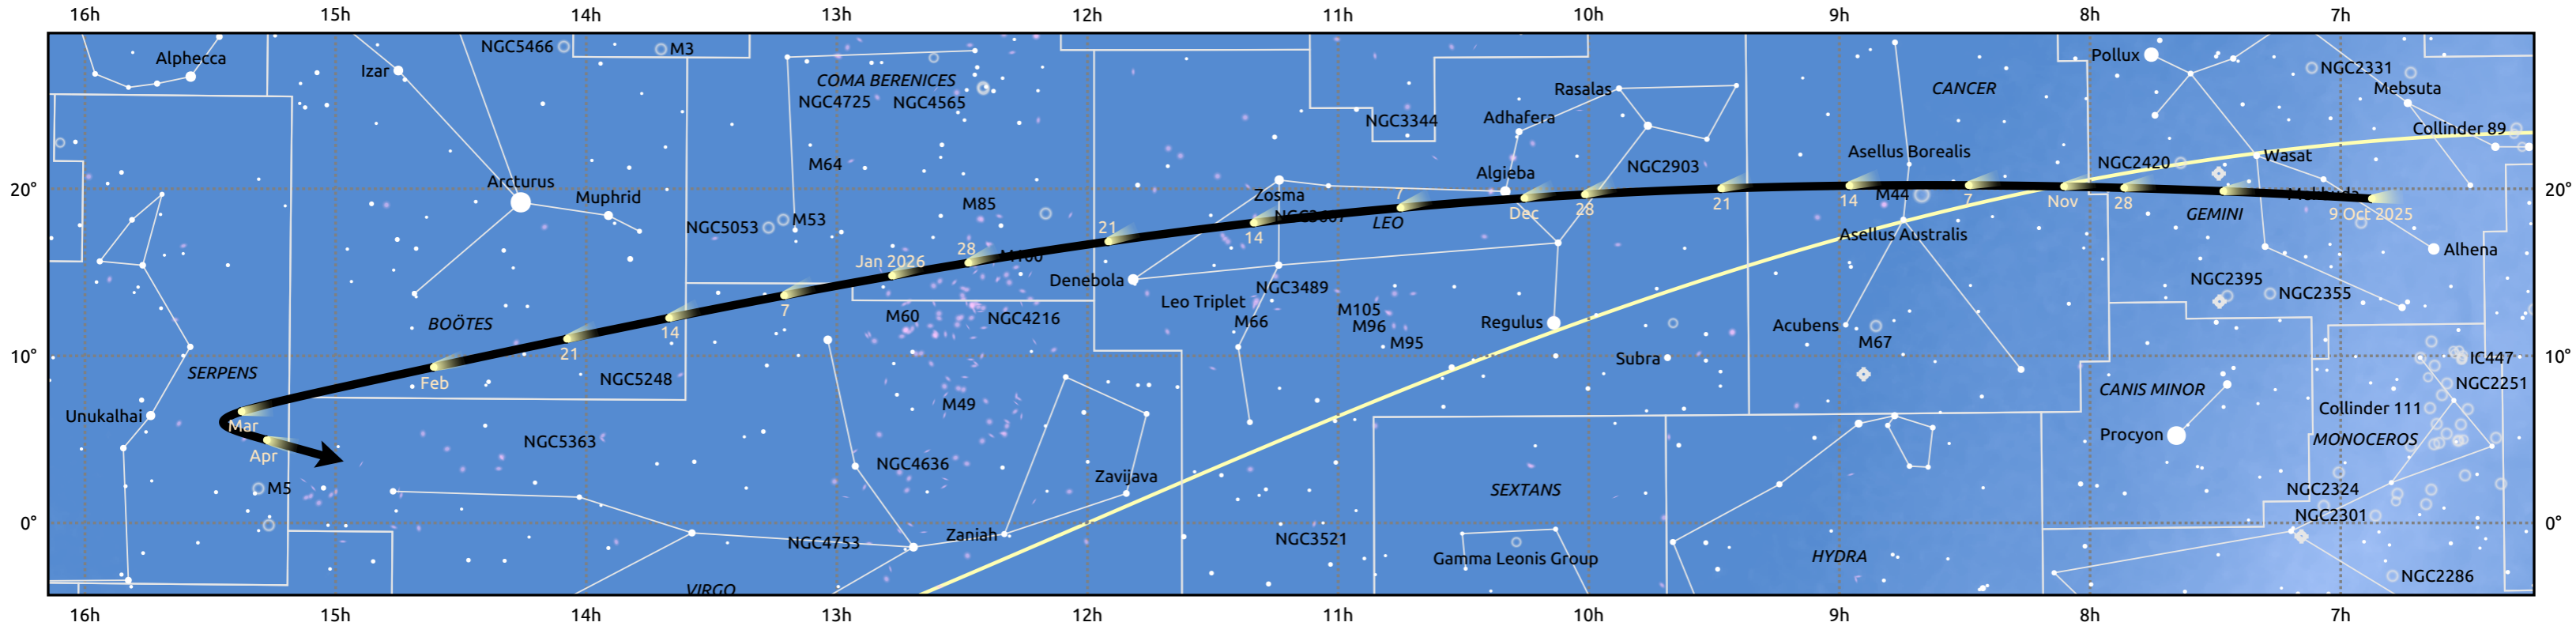

The path of 24P/Schaumasse starting on 9 Oct 2025

© Dominic Ford 2011–2025. Date markers placed at midnight UTC. Downloaded from <https://in-the-sky.org>

Magnitude scale: -6.0 -5.0 -4.0 -3.0 -2.0 -1.0 0.0

Ecliptic Plane

Galaxy Bright nebula Open cluster Globular cluster Planetary nebula

Date	Mag
2025 Oct 24	12.1
2025 Nov 1	11.6
2025 Nov 7	11.1
2025 Nov 22	10.1
2025 Dec 10	9.0
2026 Jan 1	8.4
2026 Mar 1	9.9
2026 Mar 5	10.1
2026 Mar 25	11.1